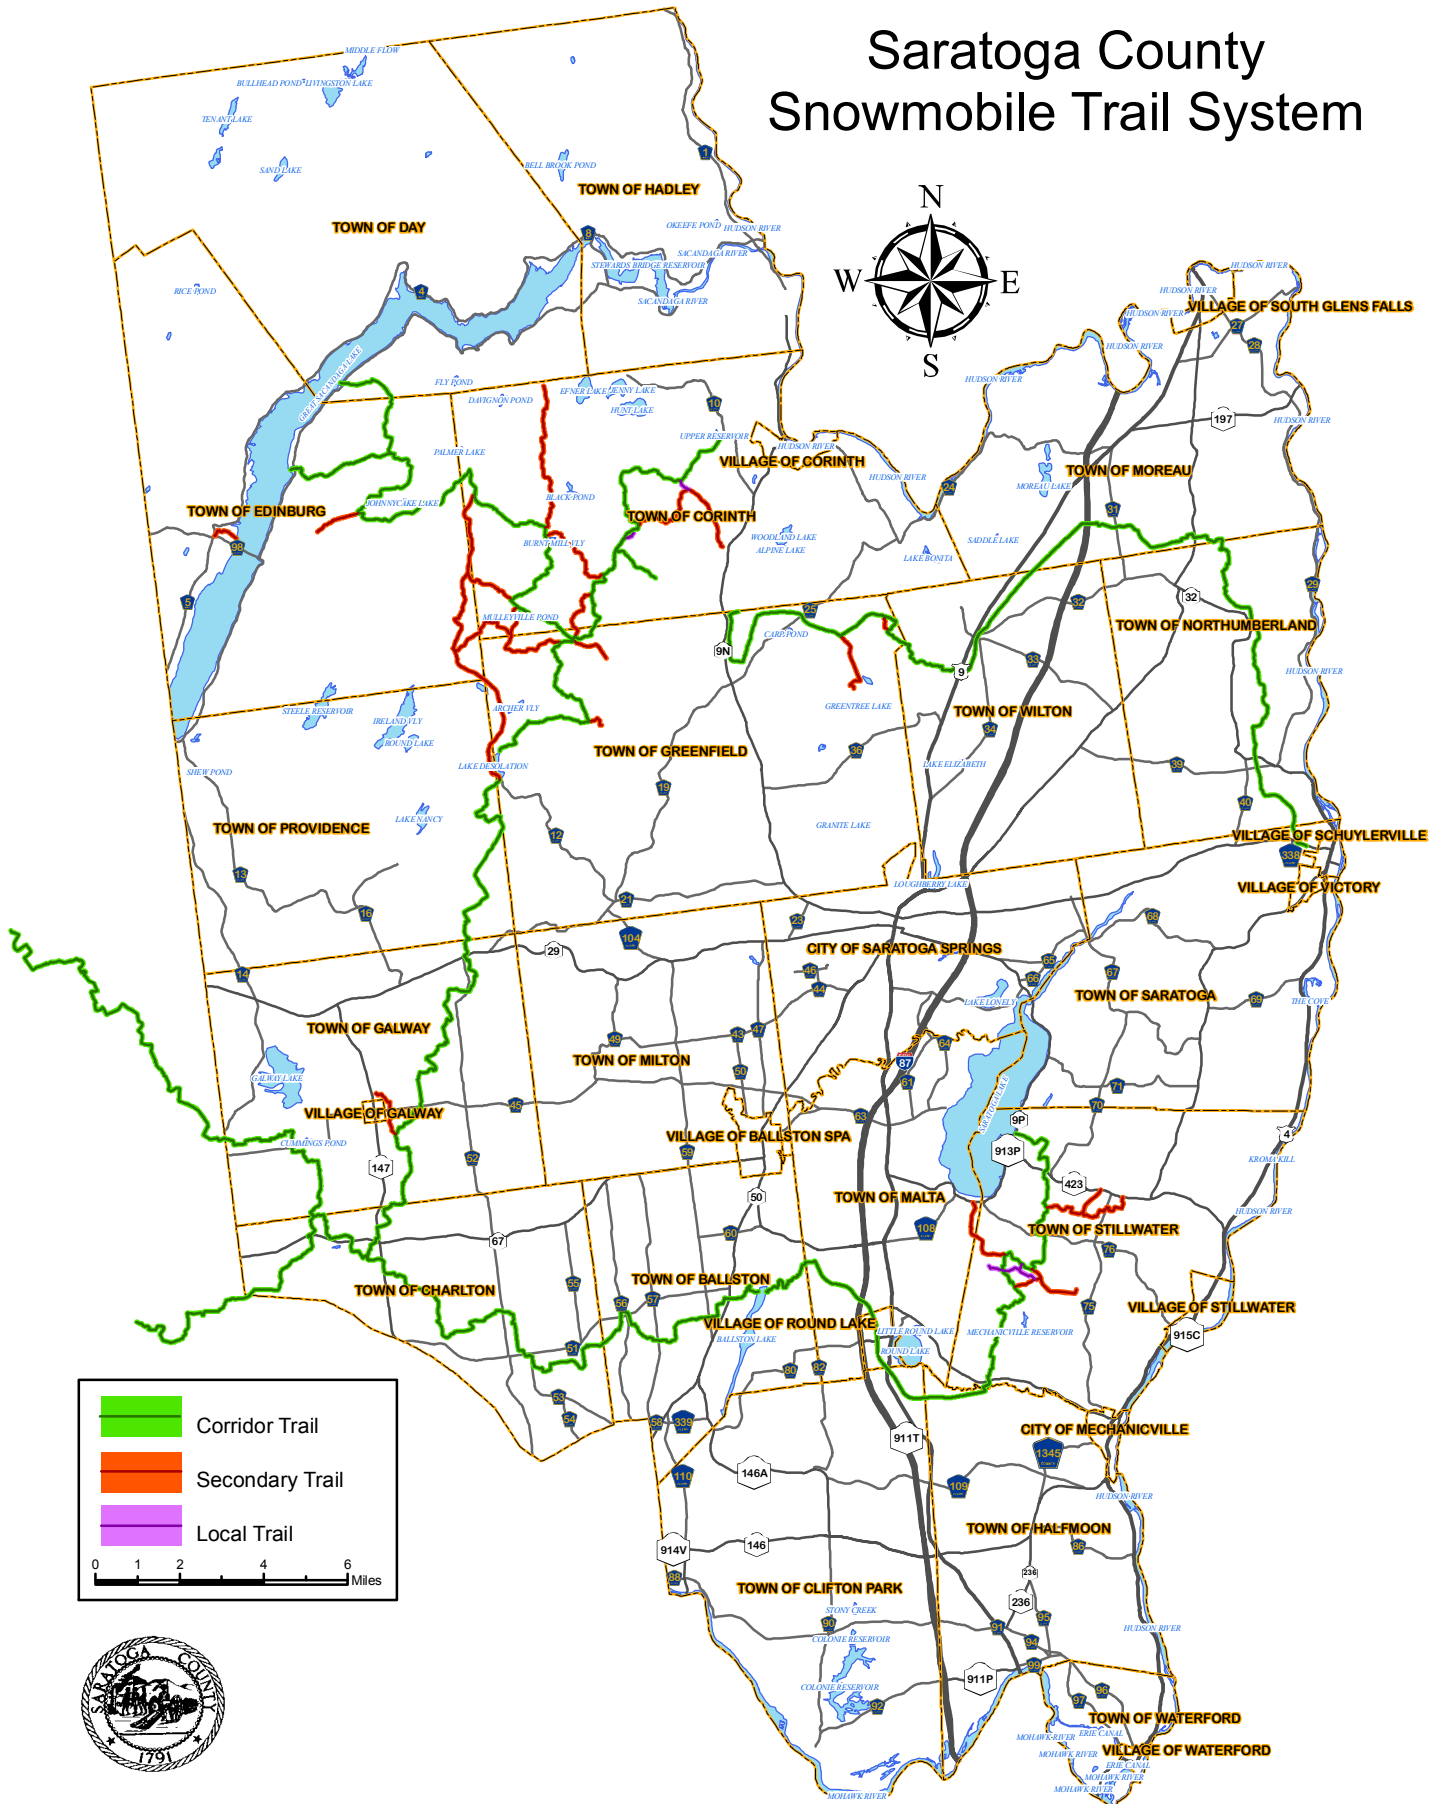

# Saratoga County Snowmobile Trail System

	Corridor Trail
	Secondary Trail
	Local Trail

0 1 2 4 6 Miles