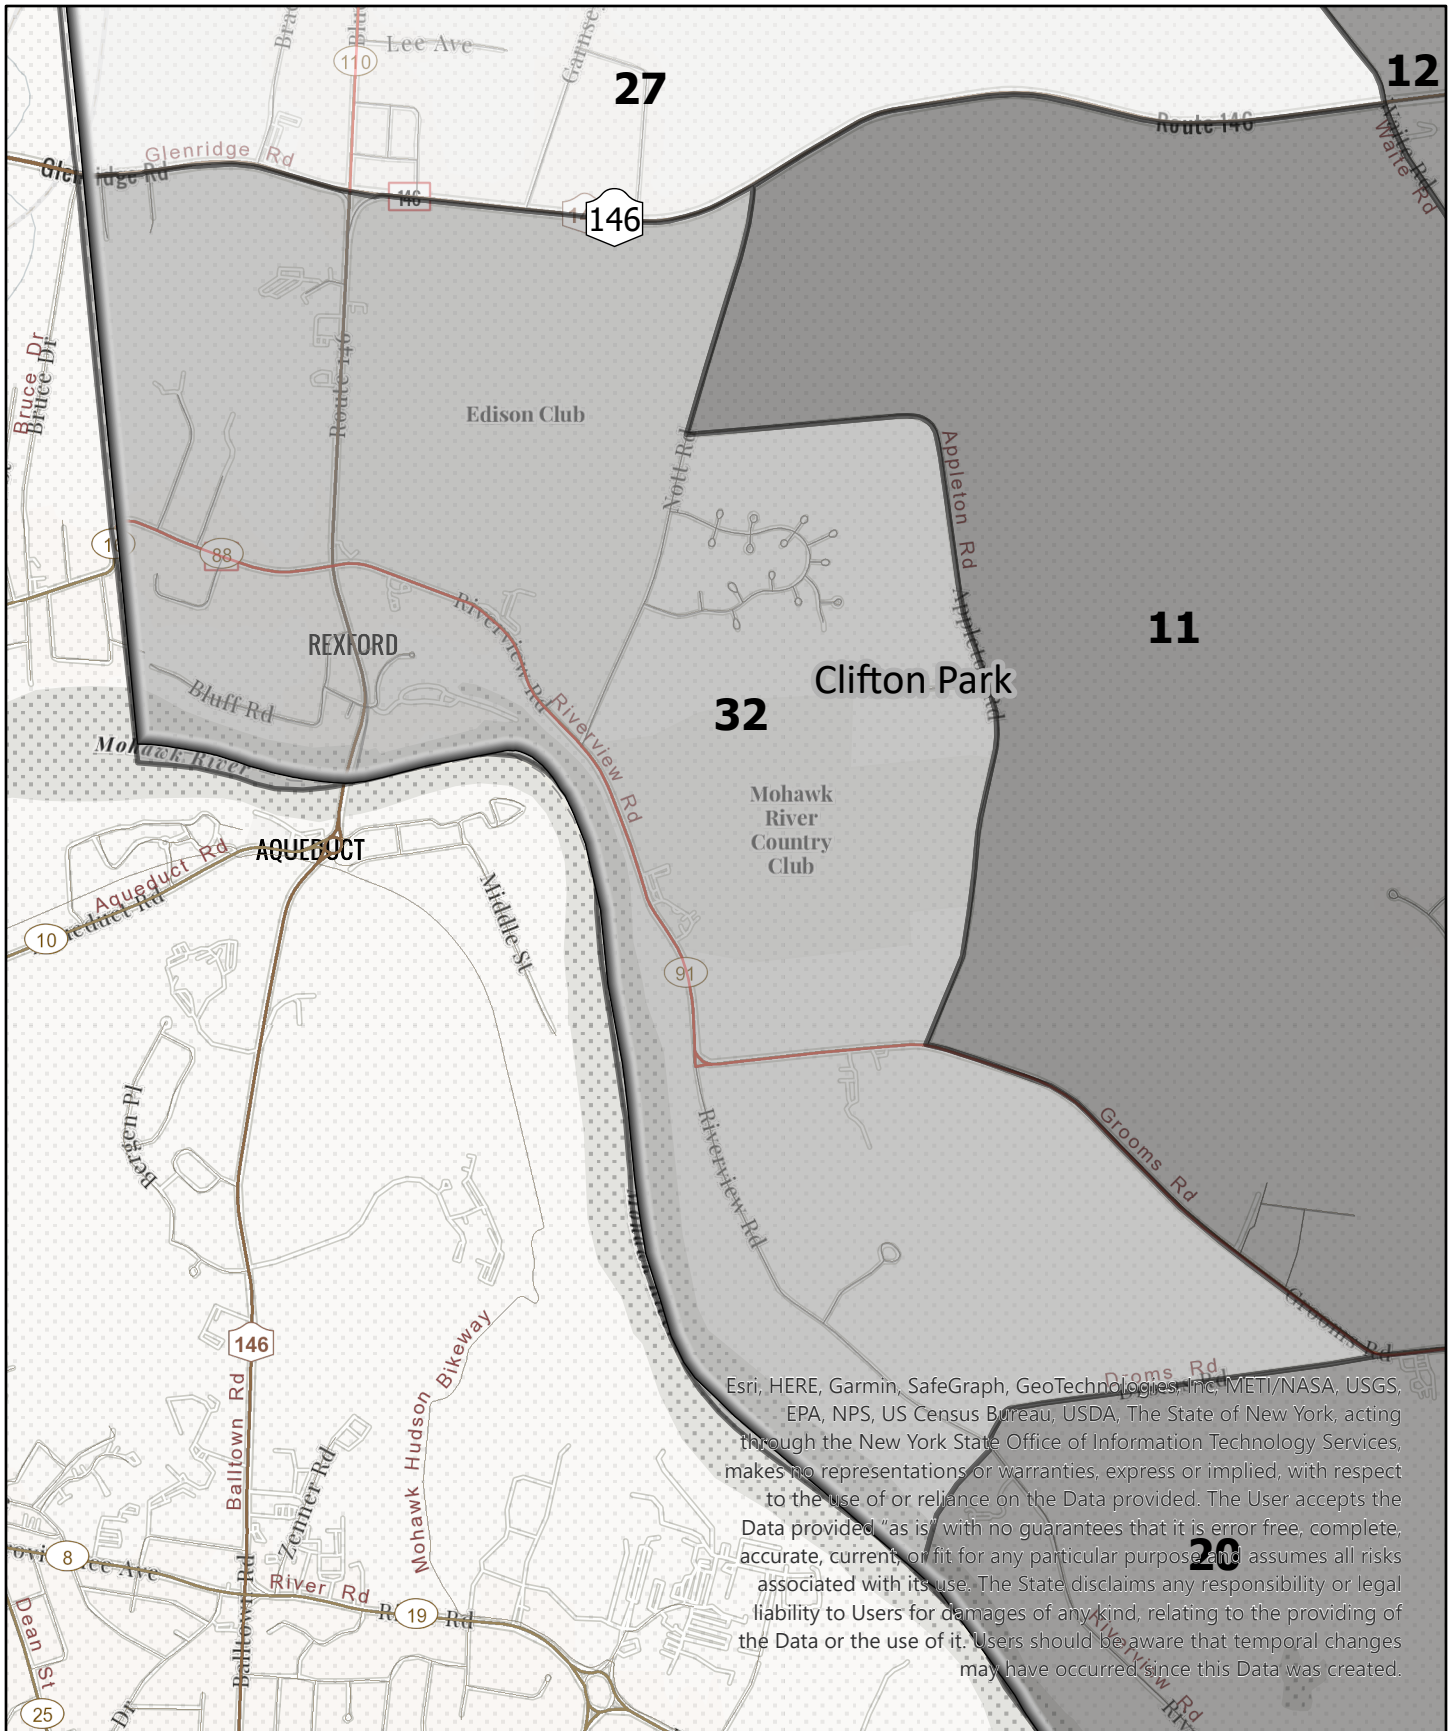

Legend

Election District

**Saratoga County
Election District**

Town: Clifton Park
District: 30

Legend

Election District

**Saratoga County
Election District**
Town: Clifton Park
District: 31

Esri, HERE, Garmin, SafeGraph, GeoTechnologies, Inc., METI/NASA, USGS, EPA, NPS, US Census Bureau, USDA, The State of New York, acting through the New York State Office of Information Technology Services, makes no representations or warranties, express or implied, with respect to the use of or reliance on the Data provided. The User accepts the Data provided "as is" with no guarantees that it is error free, complete, accurate, current, or fit for any particular purpose and assumes all risks associated with its use. The State disclaims any responsibility or legal liability to Users for damages of any kind, relating to the providing of the Data or the use of it. Users should be aware that temporal changes may have occurred since this Data was created.