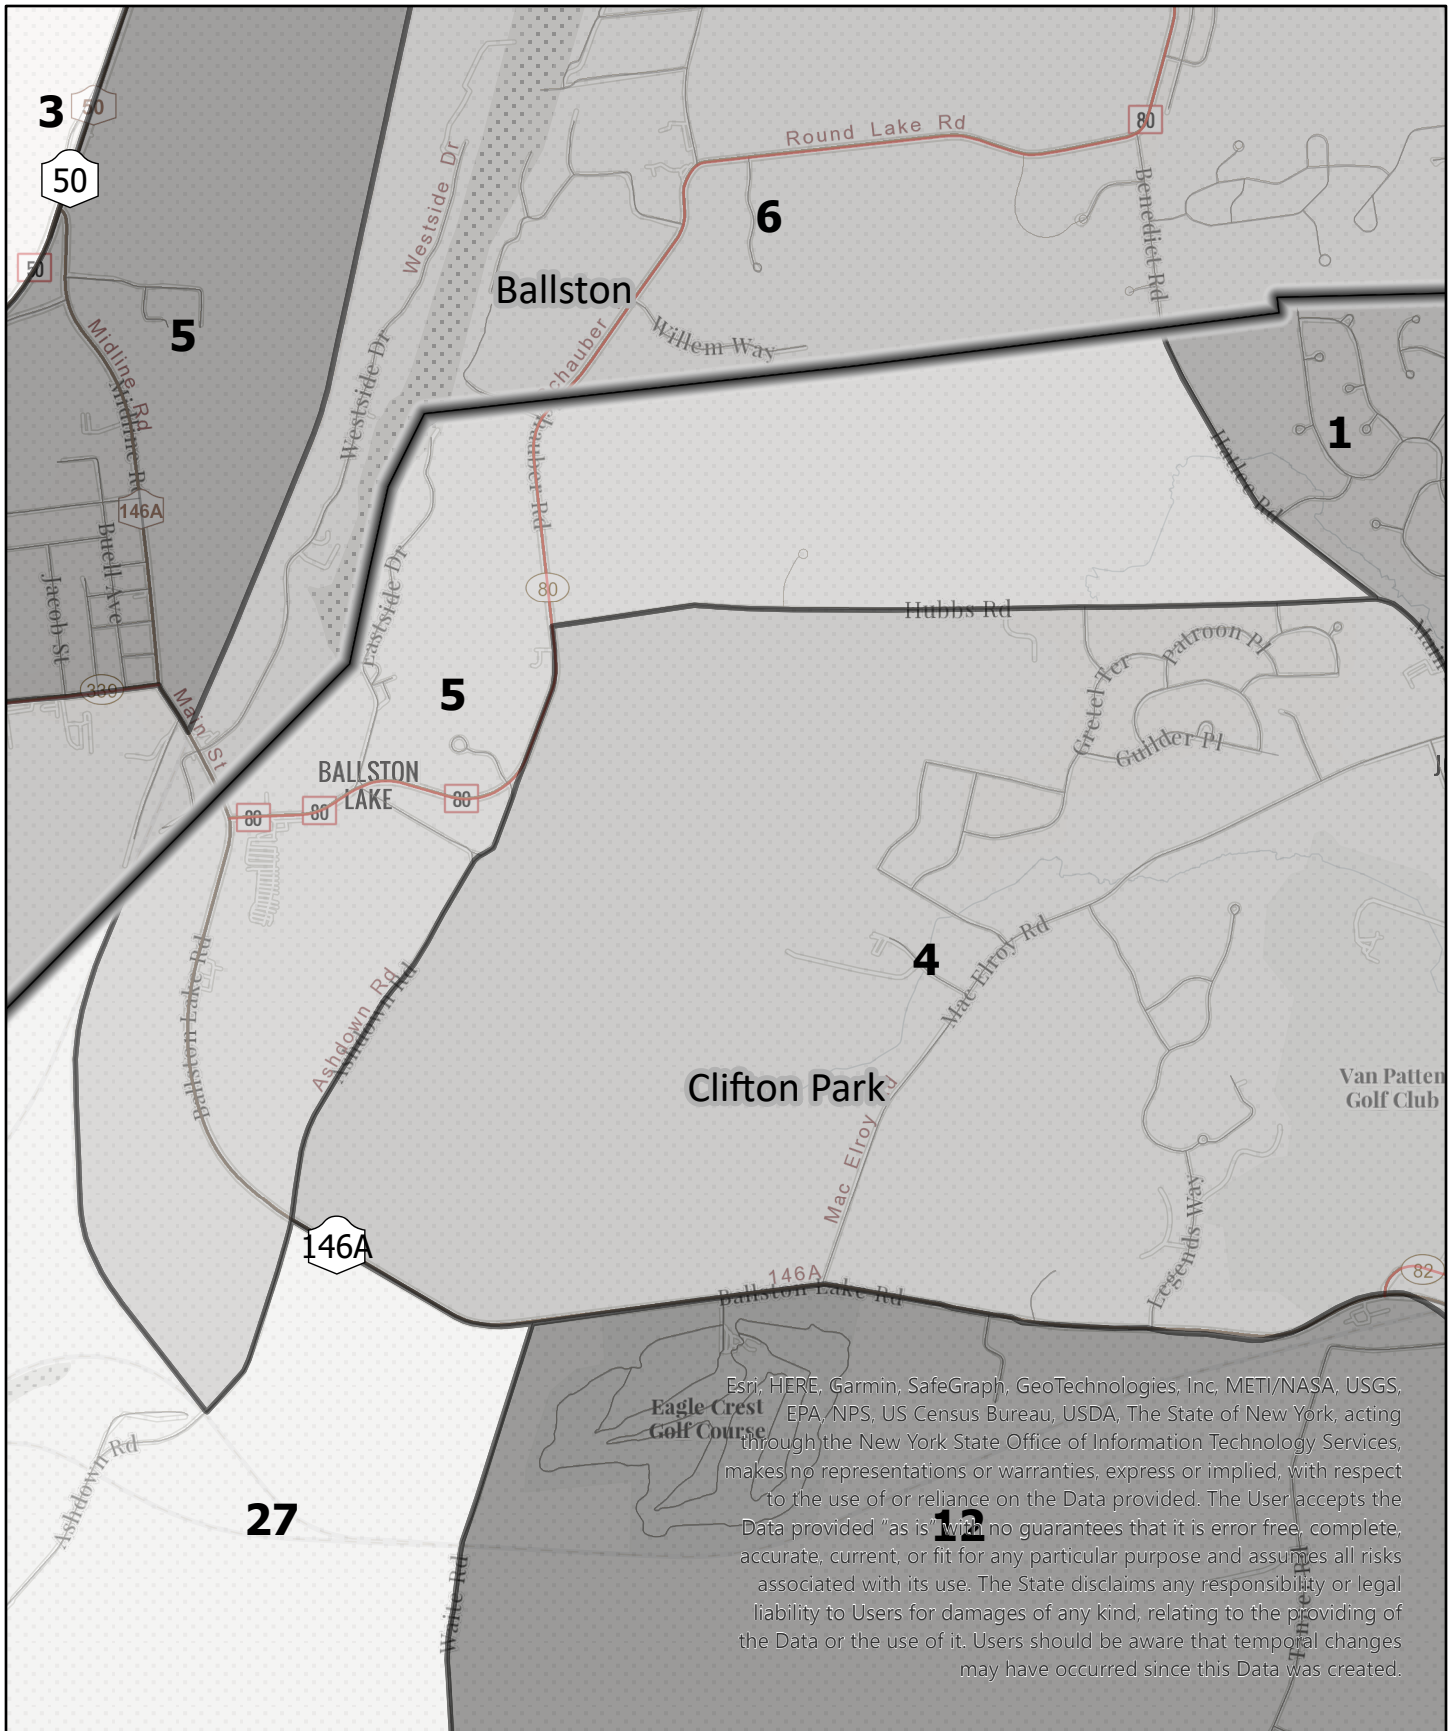

Esri, HERE, Garmin, SafeGraph, GeoTechnologies, Inc, METI/NASA, USGS, EPA, NPS, US Census Bureau, USDA, The State of New York, acting through the New York State Office of Information Technology Services, makes no representations or warranties, express or implied, with respect to the use of or reliance on the Data provided. The User accepts the Data provided "as is" with no guarantees that it is error free, complete, accurate, current, or fit for any particular purpose and assumes all risks associated with its use. The State disclaims any responsibility or legal liability to Users for damages of any kind, relating to the providing of the Data or the use of it. Users should be aware that temporal changes may have occurred since this Data was created.