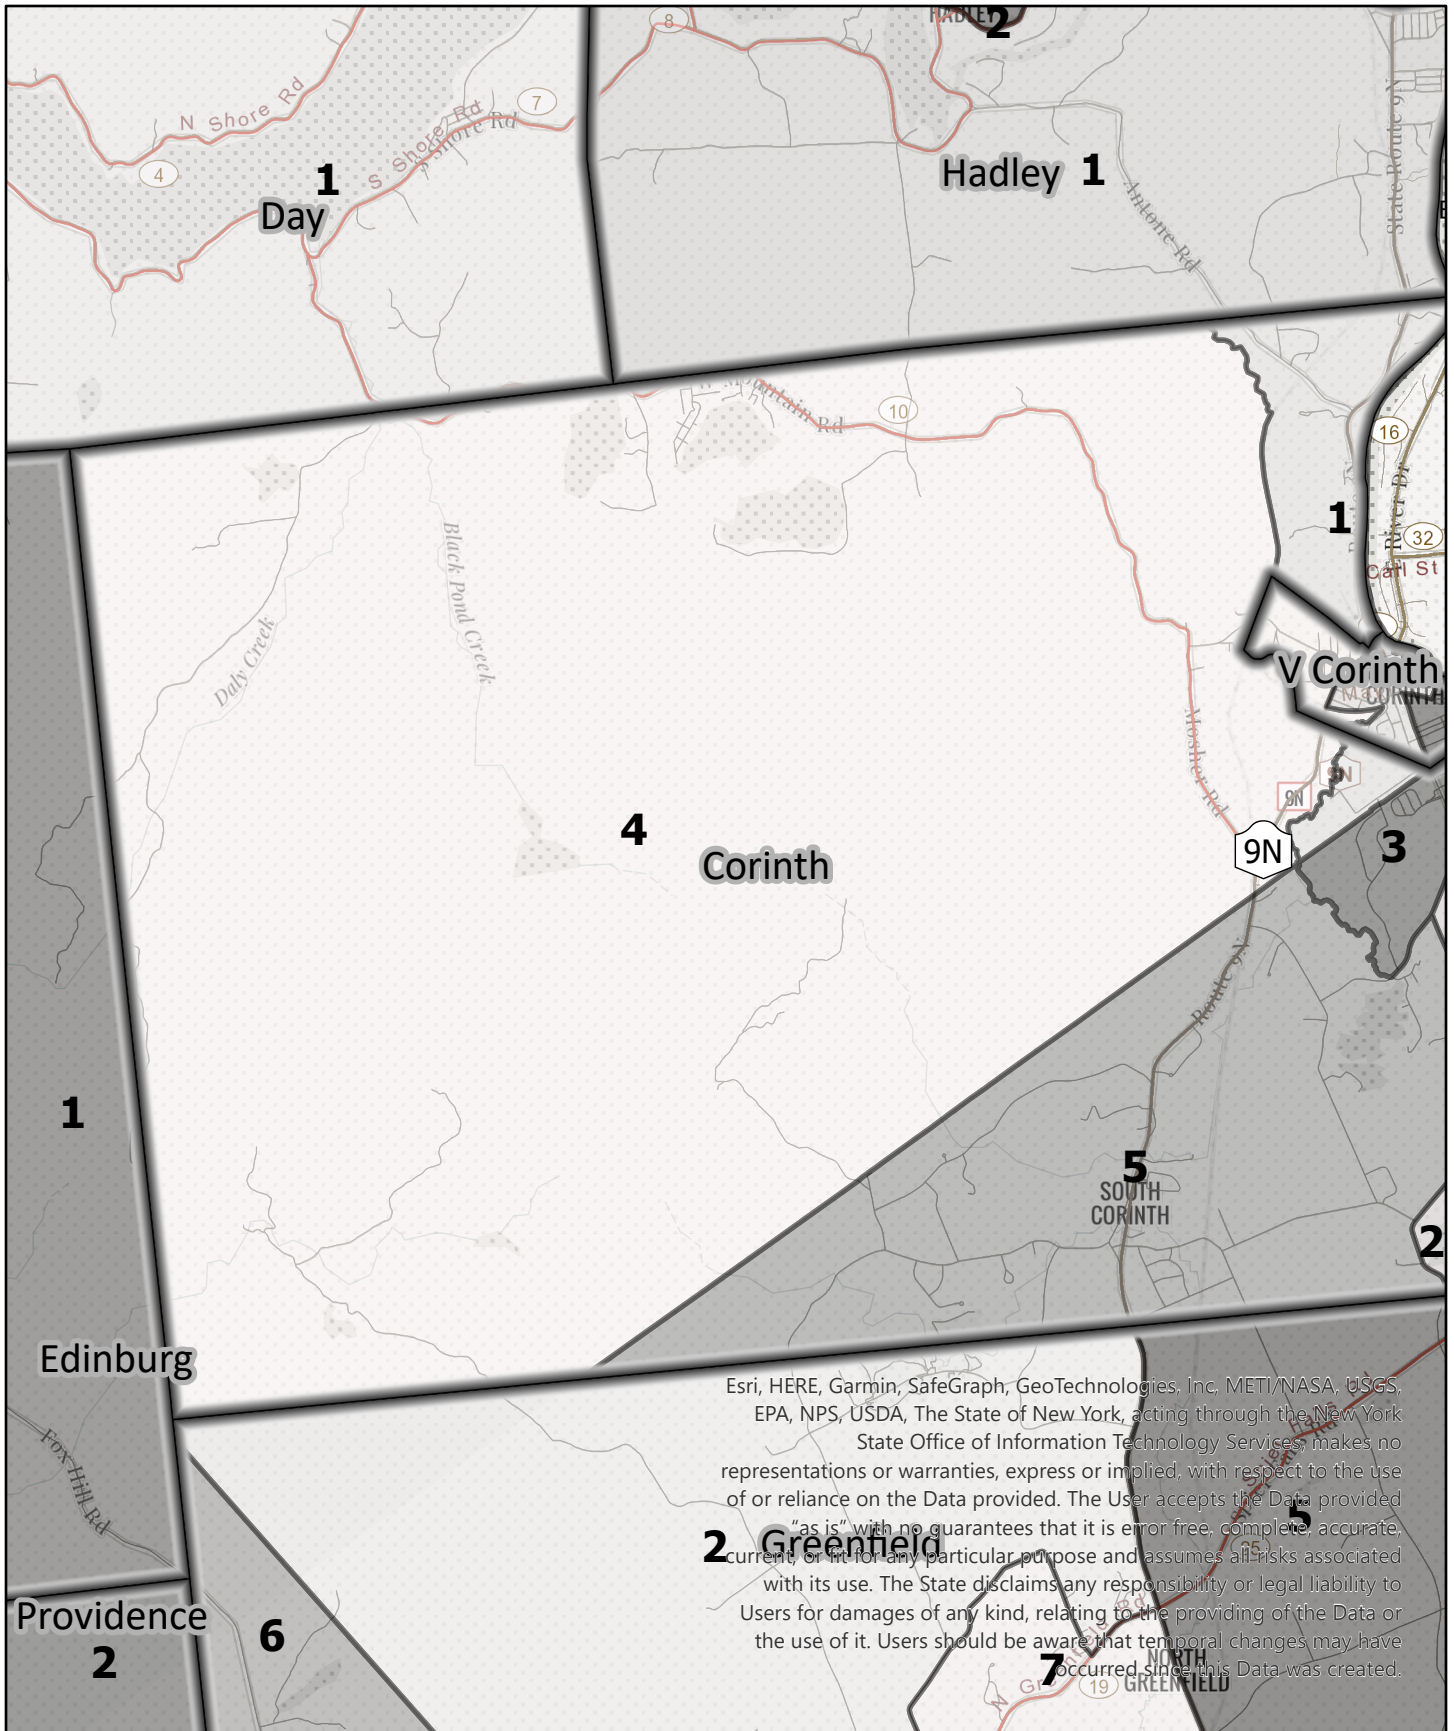

Legend

Election District

**Saratoga County
Election District**

Town: Corinth
District: 2

Esri, HERE, Garmin, SafeGraph, GeoTechnologies, Inc, METI/NASA, USGS, EPA, NPS, US Census Bureau, USDA, The State of New York, acting through the New York State Office of Information Technology Services, makes no representations or warranties, express or implied, with respect to the use of or reliance on the Data provided. The User accepts the Data provided "as is" with no guarantees that it is error free, complete, accurate, current, or fit for any particular purpose and assumes all risks associated with its use. The State disclaims any responsibility or legal liability to Users for damages of any kind, relating to the providing of the Data or the use of it. Users should be aware that temporal changes may have occurred since this Data was created.

Legend

Election District

**Saratoga County
Election District**

Town: Corinth
District: 3

Esri, HERE, Garmin, SafeGraph, GeoTechnologies, Inc. METI/NASA, USGS, EPA, NPS, USDA, The State of New York, acting through the New York State Office of Information Technology Services, makes no representations or warranties, express or implied, with respect to the use of or reliance on the Data provided. The User accepts the Data provided "as is" with no guarantees that it is error free, complete, accurate, current, or fit for any particular purpose and assumes all risks associated with its use. The State disclaims any responsibility or legal liability to Users for damages of any kind, relating to the providing of the Data or the use of it. Users should be aware that temporal changes may have occurred since this Data was created.

Legend

Election District

**Saratoga County
Election District**

Town: Corinth
District: 5