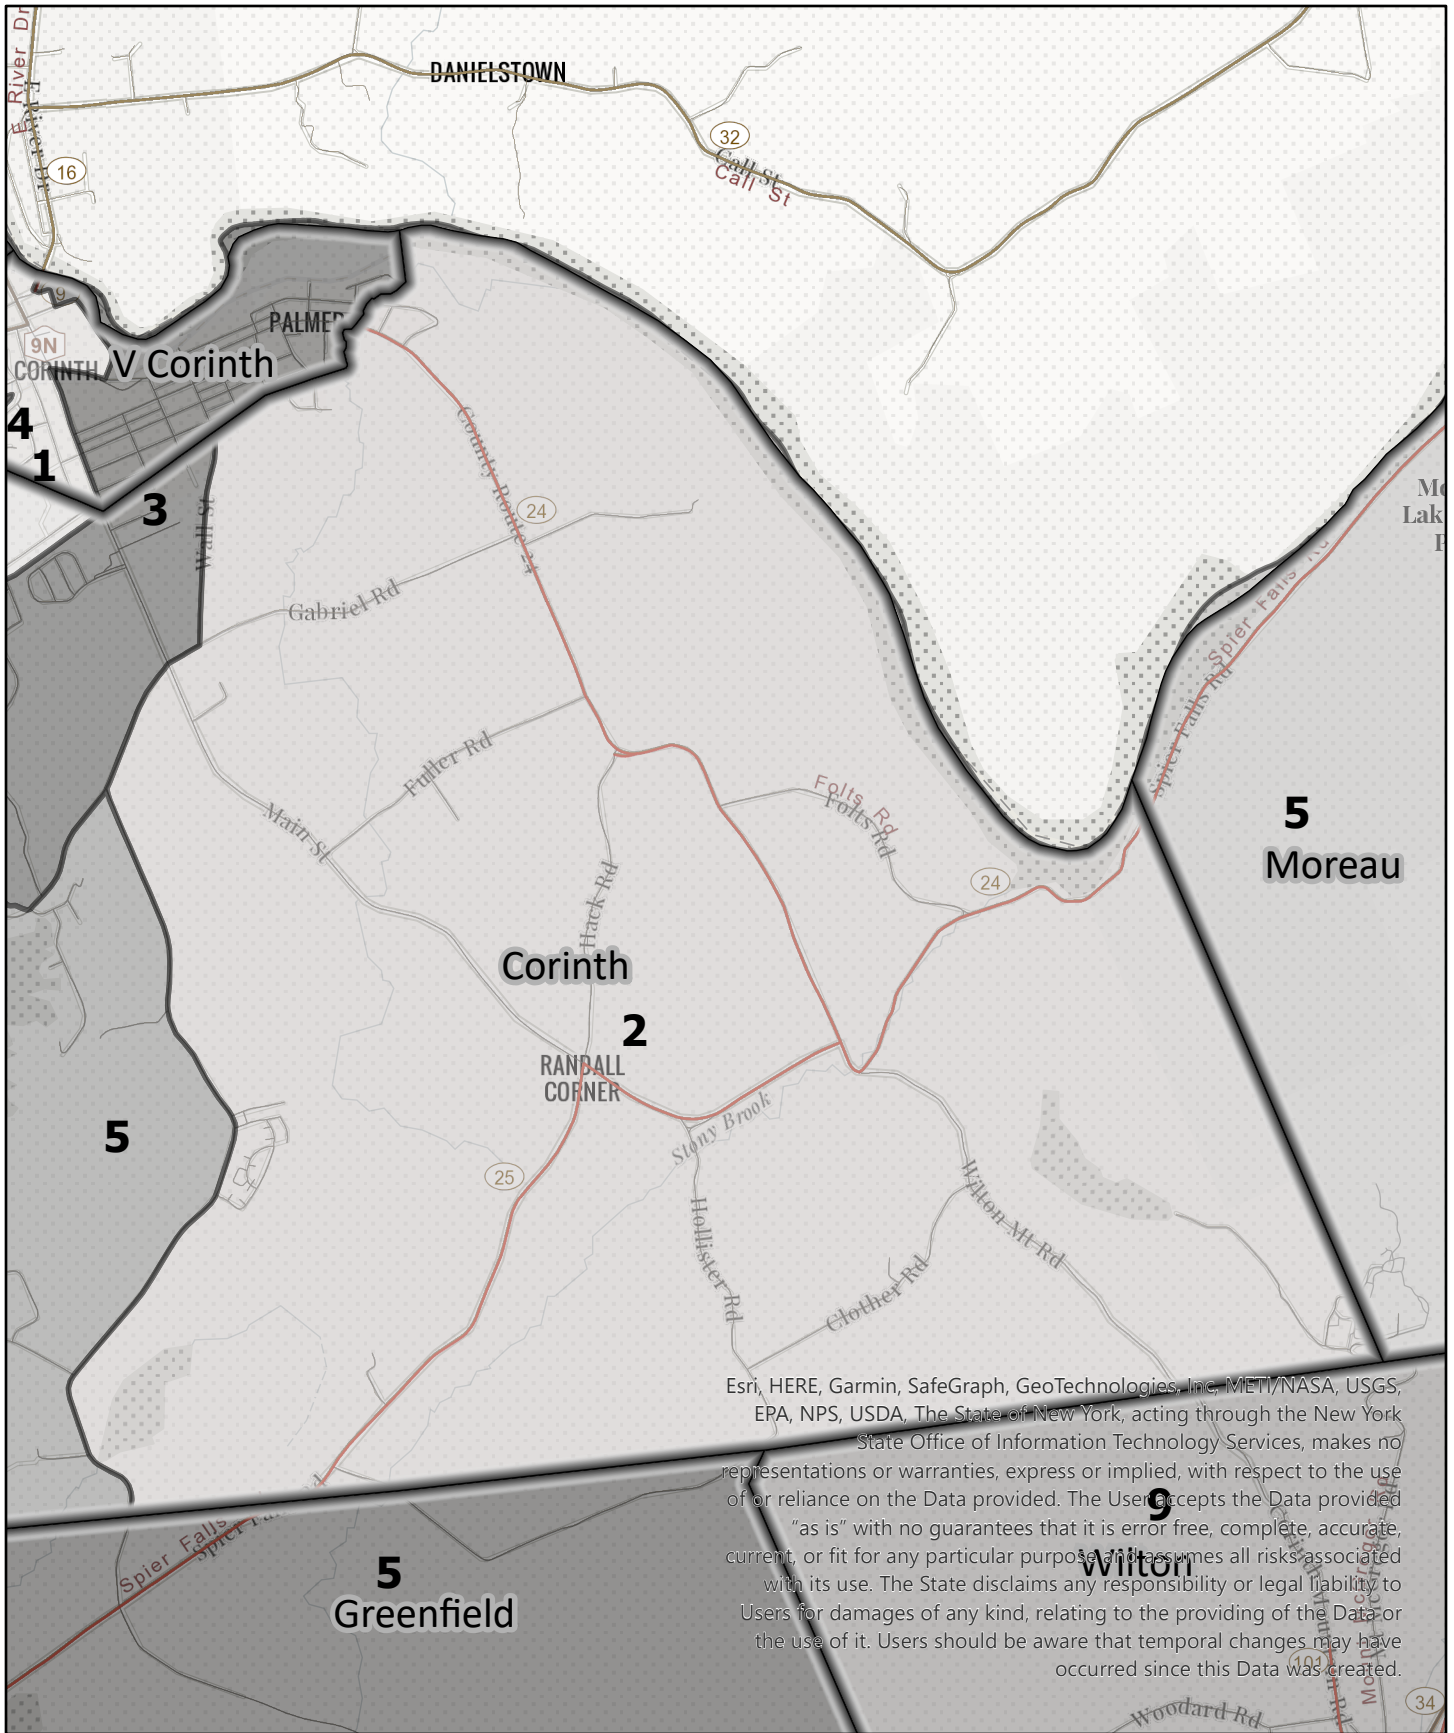

Legend

Election District

**Saratoga County
Election District**

Town: Corinth
District: 1

Esri, HERE, Garmin, SafeGraph, GeoTechnologies, Inc., METI/NASA, USGS, EPA, NPS, USDA, The State of New York, acting through the New York State Office of Information Technology Services, makes no representations or warranties, express or implied, with respect to the use of or reliance on the Data provided. The User accepts the Data provided "as is" with no guarantees that it is error free, complete, accurate, current, or fit for any particular purpose. The State disclaims all risks associated with its use. The State disclaims any responsibility or legal liability to Users for damages of any kind, relating to the providing of the Data or the use of it. Users should be aware that temporal changes may have occurred since this Data was created.

Legend

Election District

**Saratoga County
Election District**

Town: Corinth
District: 2

Esri, HERE, Garmin, SafeGraph, GeoTechnologies, Inc, METI/NASA, USGS, EPA, NPS, US Census Bureau, USDA, The State of New York, acting through the New York State Office of Information Technology Services, makes no representations or warranties, express or implied, with respect to the use of or reliance on the Data provided. The User accepts the Data provided "as is" with no guarantees that it is error free, complete, accurate, current, or fit for any particular purpose and assumes all risks associated with its use. The State disclaims any responsibility or legal liability to Users for damages of any kind, relating to the providing of the Data or the use of it. Users should be aware that temporal changes may have occurred since this Data was created.

Legend

Election District

**Saratoga County
Election District**

Town: Corinth
District: 5