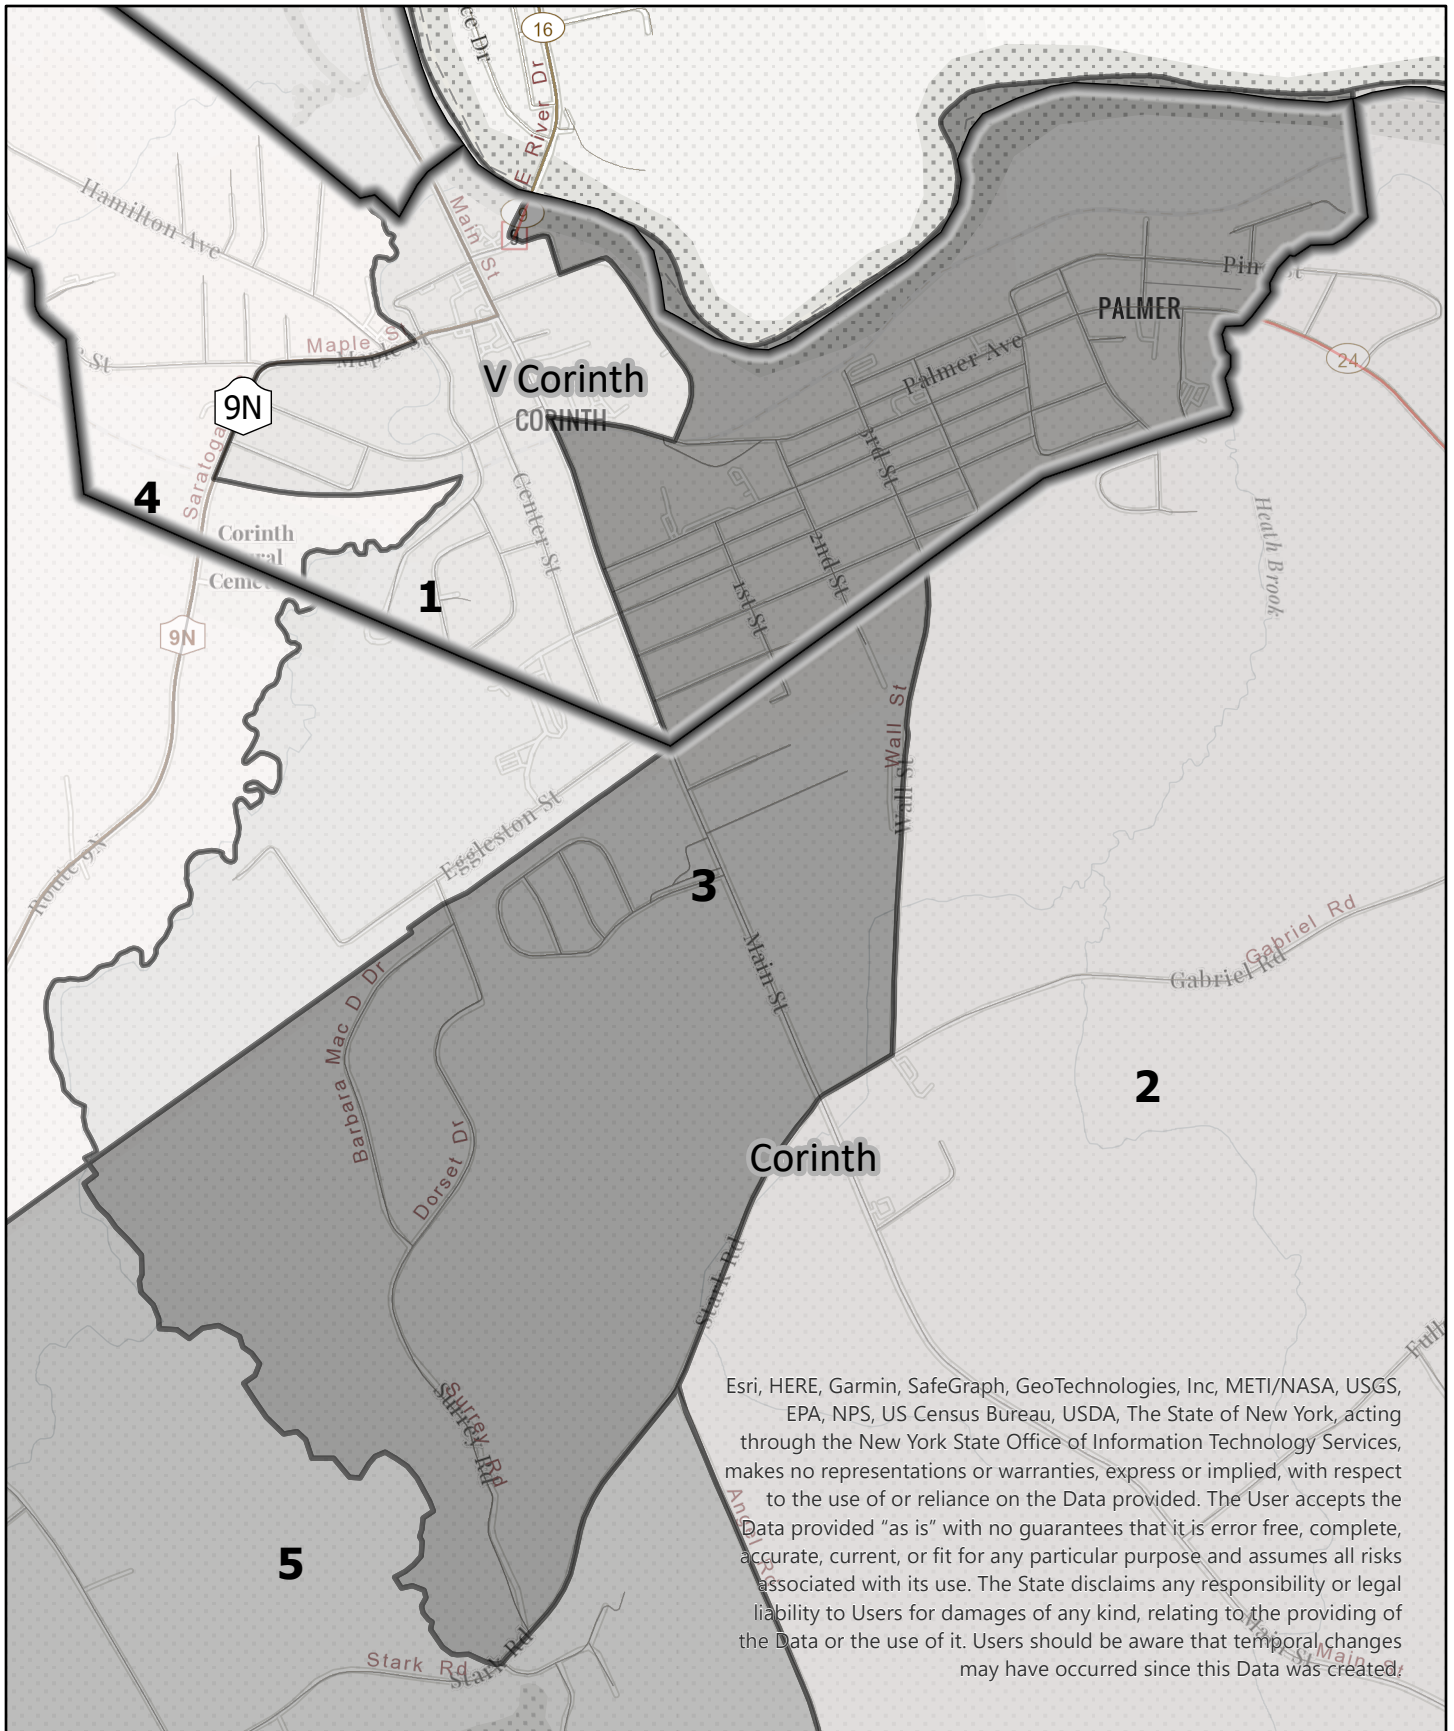

Legend

Election District

**Saratoga County
Election District**

Town: Corinth
District: 1

Esri, HERE, Garmin, SafeGraph, GeoTechnologies, Inc., METI/NASA, USGS, EPA, NPS, USDA, The State of New York, acting through the New York State Office of Information Technology Services, makes no representations or warranties, express or implied, with respect to the use of or reliance on the Data provided. The User accepts the Data provided "as is" with no guarantees that it is error free, complete, accurate, current, or fit for any particular purpose. The State disclaims all risks associated with its use. The State disclaims any responsibility or legal liability to Users for damages of any kind, relating to the providing of the Data or the use of it. Users should be aware that temporal changes may have occurred since this Data was created.

Legend

Election District

**Saratoga County
Election District**

Town: Corinth
District: 2

Esri, HERE, Garmin, SafeGraph, GeoTechnologies, Inc, METI/NASA, USGS, EPA, NPS, US Census Bureau, USDA, The State of New York, acting through the New York State Office of Information Technology Services, makes no representations or warranties, express or implied, with respect to the use of or reliance on the Data provided. The User accepts the Data provided "as is" with no guarantees that it is error free, complete, accurate, current, or fit for any particular purpose and assumes all risks associated with its use. The State disclaims any responsibility or legal liability to Users for damages of any kind, relating to the providing of the Data or the use of it. Users should be aware that temporal changes may have occurred since this Data was created.

Legend

Election District

**Saratoga County
Election District**

Town: Corinth
District: 5