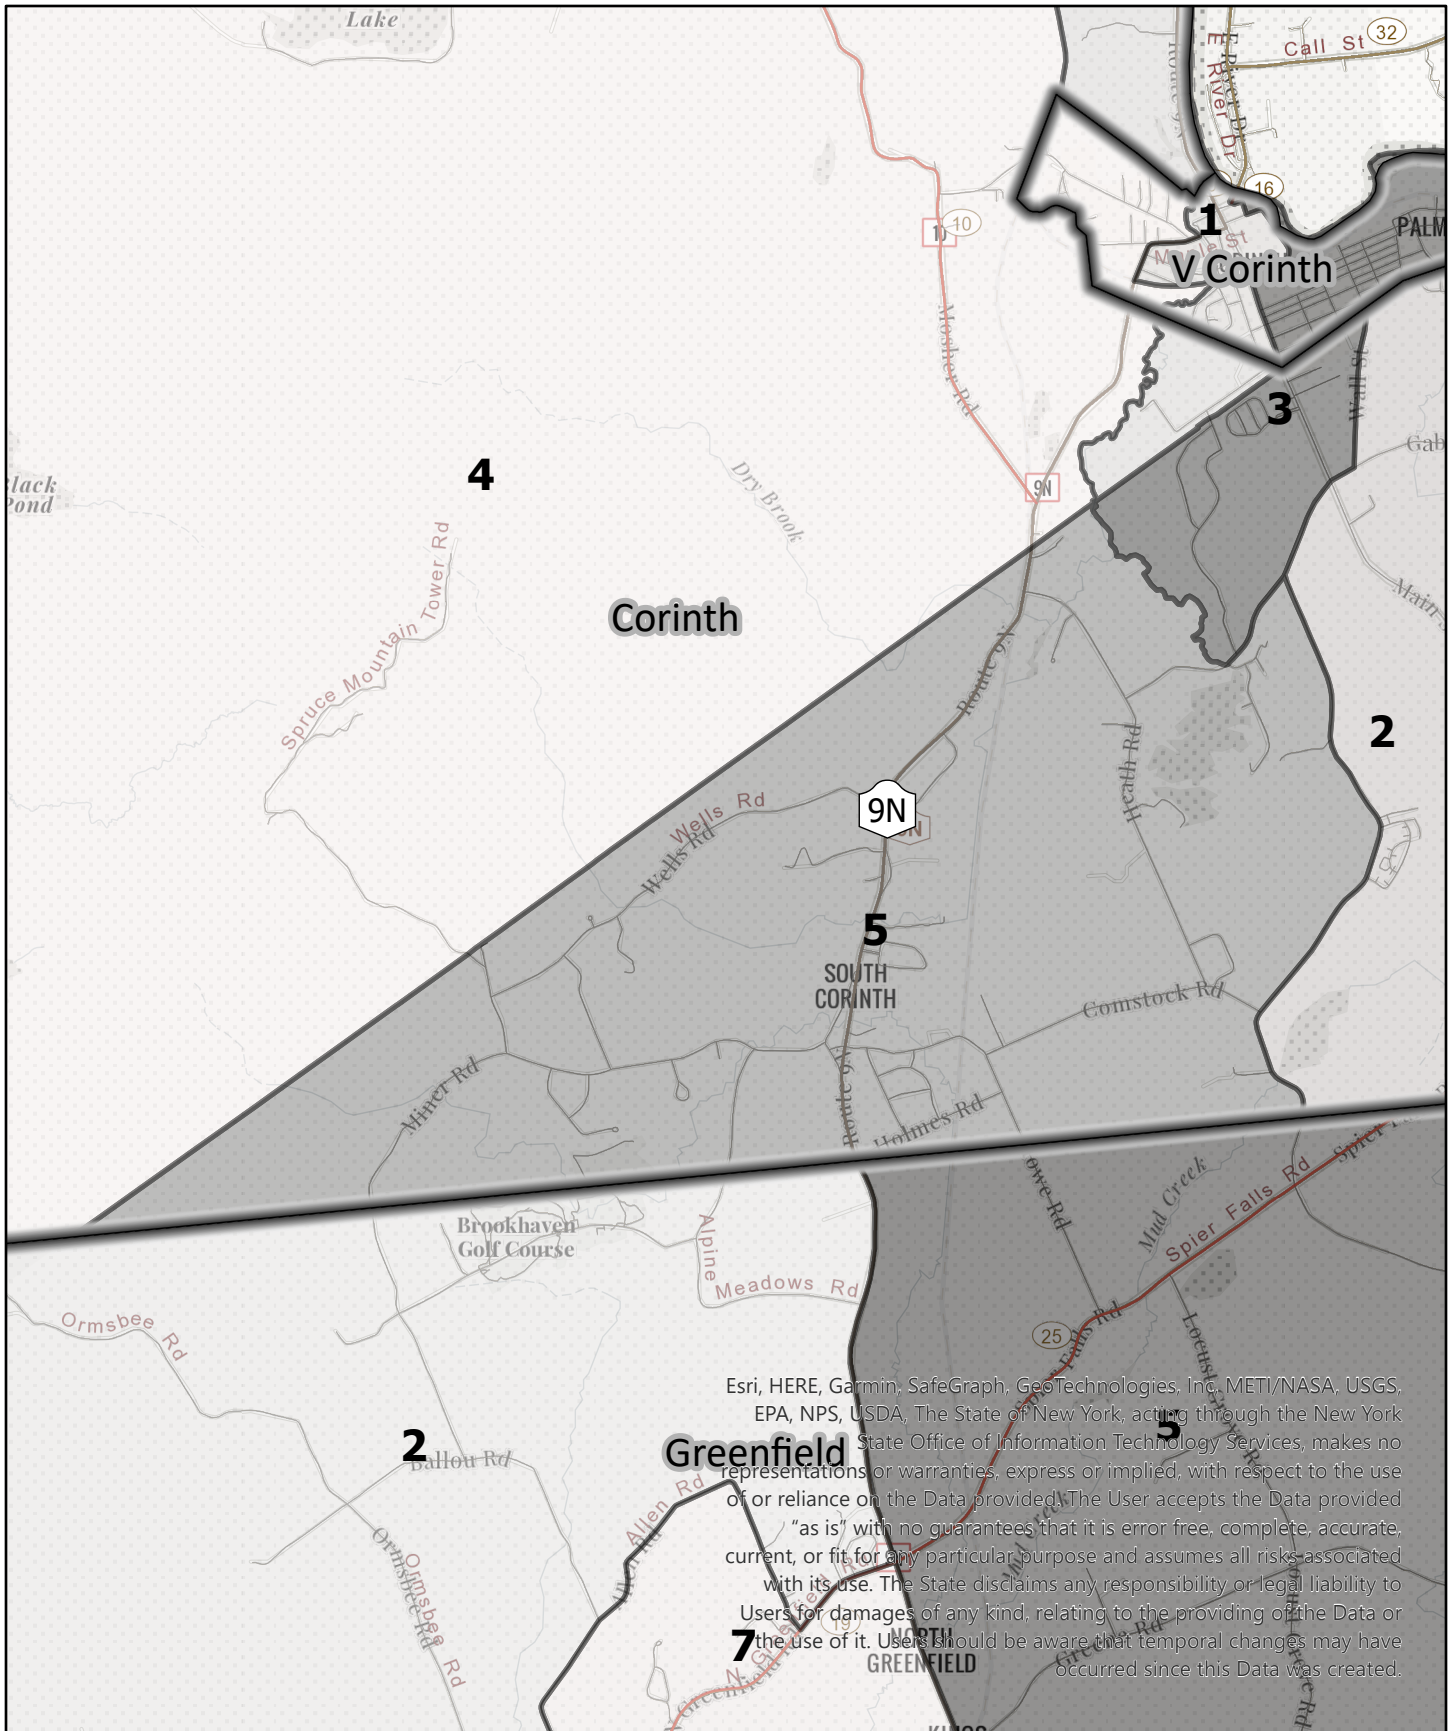

Esri, HERE, Garmin, SafeGraph, GeoTechnologies, Inc., METI/NASA, USGS, EPA, NPS, USDA, The State of New York, acting through the New York State Office of Information Technology Services, makes no representations or warranties, express or implied, with respect to the use of or reliance on the Data provided. The User accepts the Data provided "as is" with no guarantees that it is error free, complete, accurate, current, or fit for any particular purpose and assumes all risks associated with its use. The State disclaims any responsibility or legal liability to Users for damages of any kind, relating to the providing of the Data or the use of it. Users should be aware that temporal changes may have occurred since this Data was created.