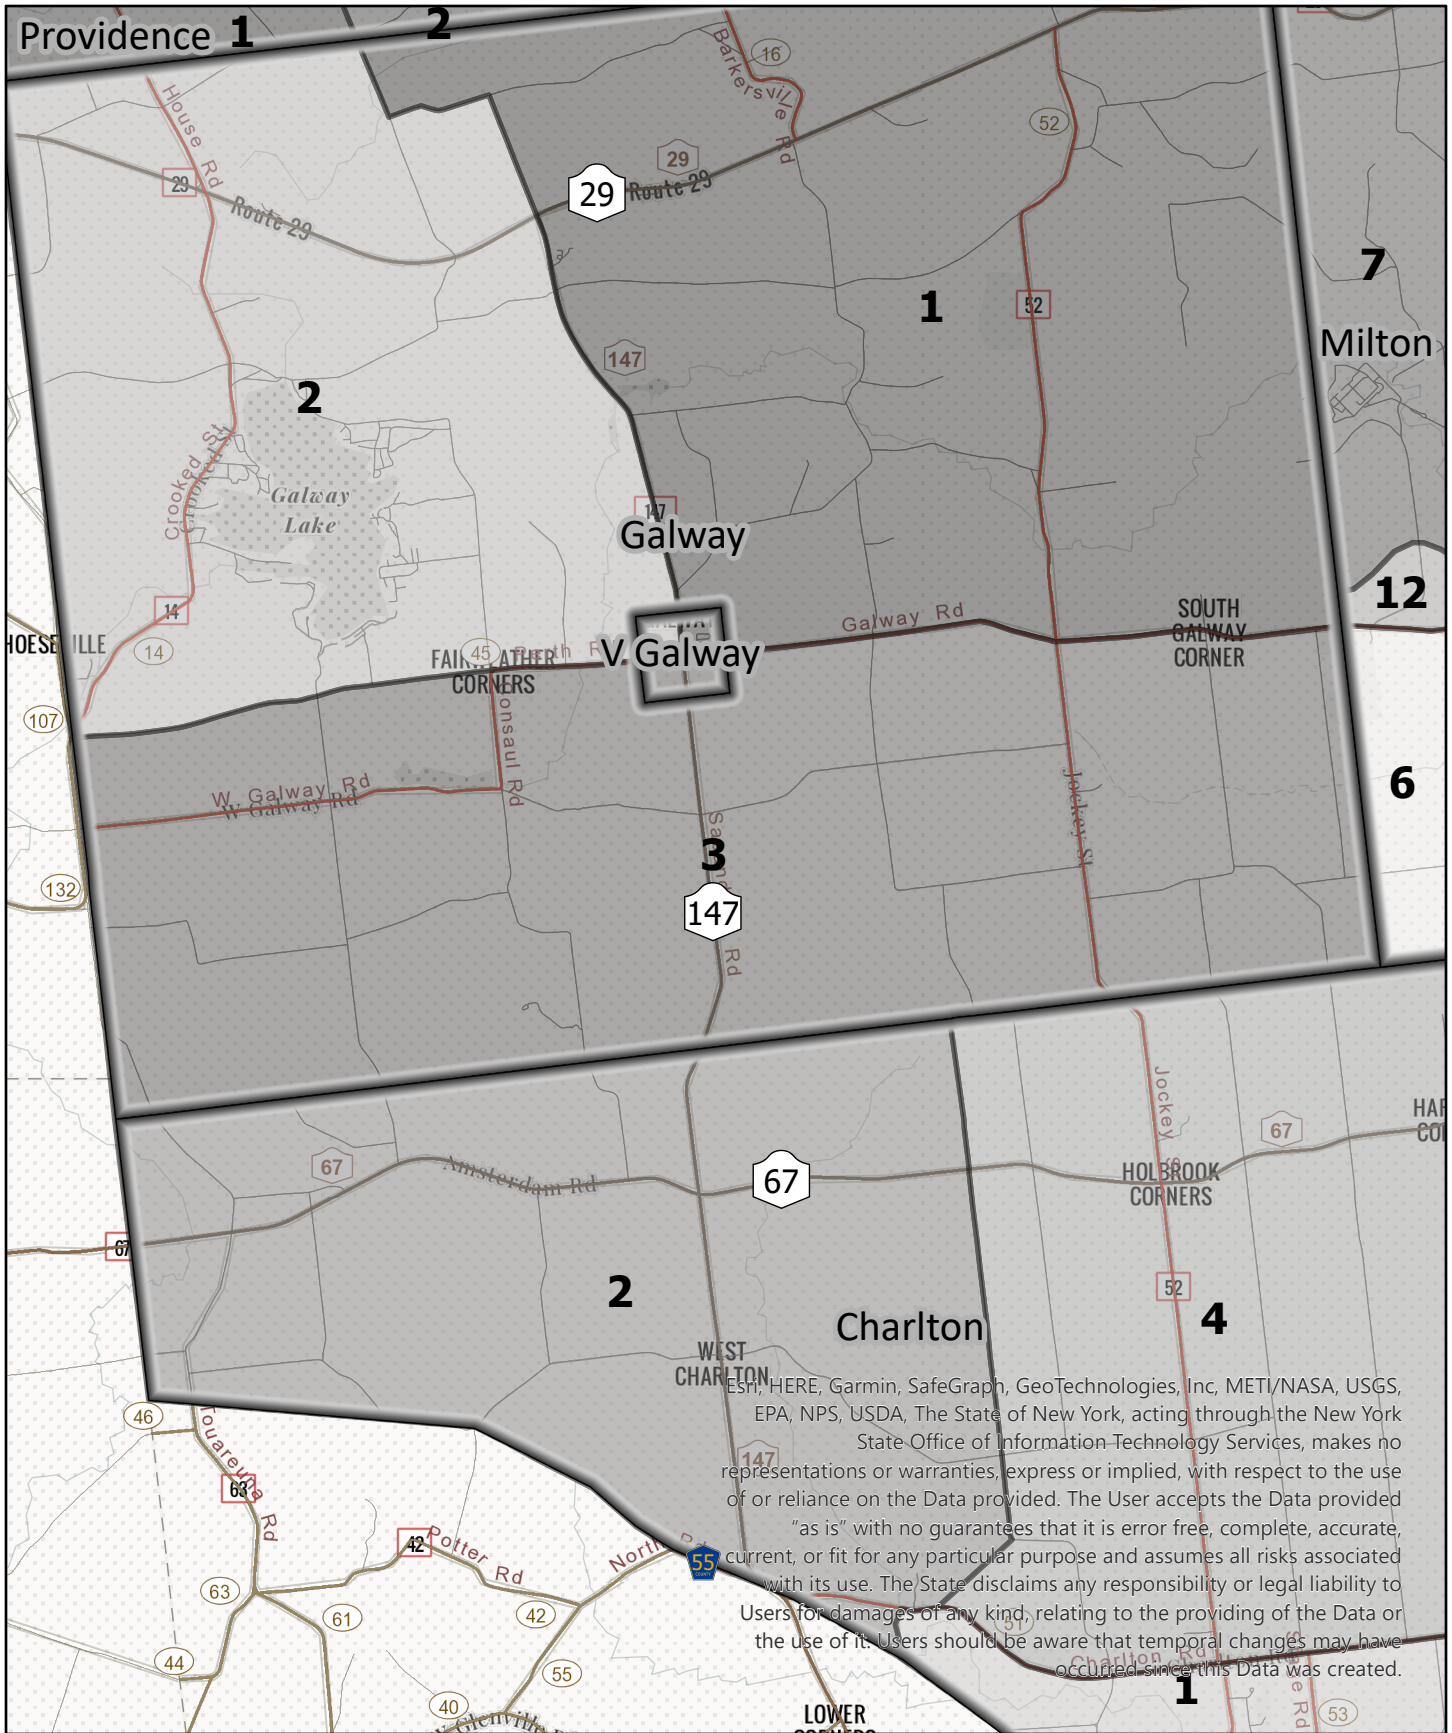

# Election District

**Saratoga County  
Election District**

Town: Galway  
District: 1

Esri, HERE, Garmin, SafeGraph, GeoTechnology, Inc., METI/NASA, USGS, EPA, NPS, USDA, The State of New York, acting through the New York State Office of Information Technology Services, makes no representations or warranties, express or implied, with respect to the use of or reliance on the Data provided. The User accepts the Data provided "as is" with no guarantees that it is error free, complete, accurate, current, or fit for any particular purpose and assumes all risks associated with its use. The State disclaims any responsibility or legal liability to Users for damages of any kind, relating to the providing of the Data or the use of it. Users should be aware that temporal changes may have occurred since this Data was created.

**Legend**

# Election District

**Saratoga County  
Election District**

Town: Galway  
District: 2

**Legend**