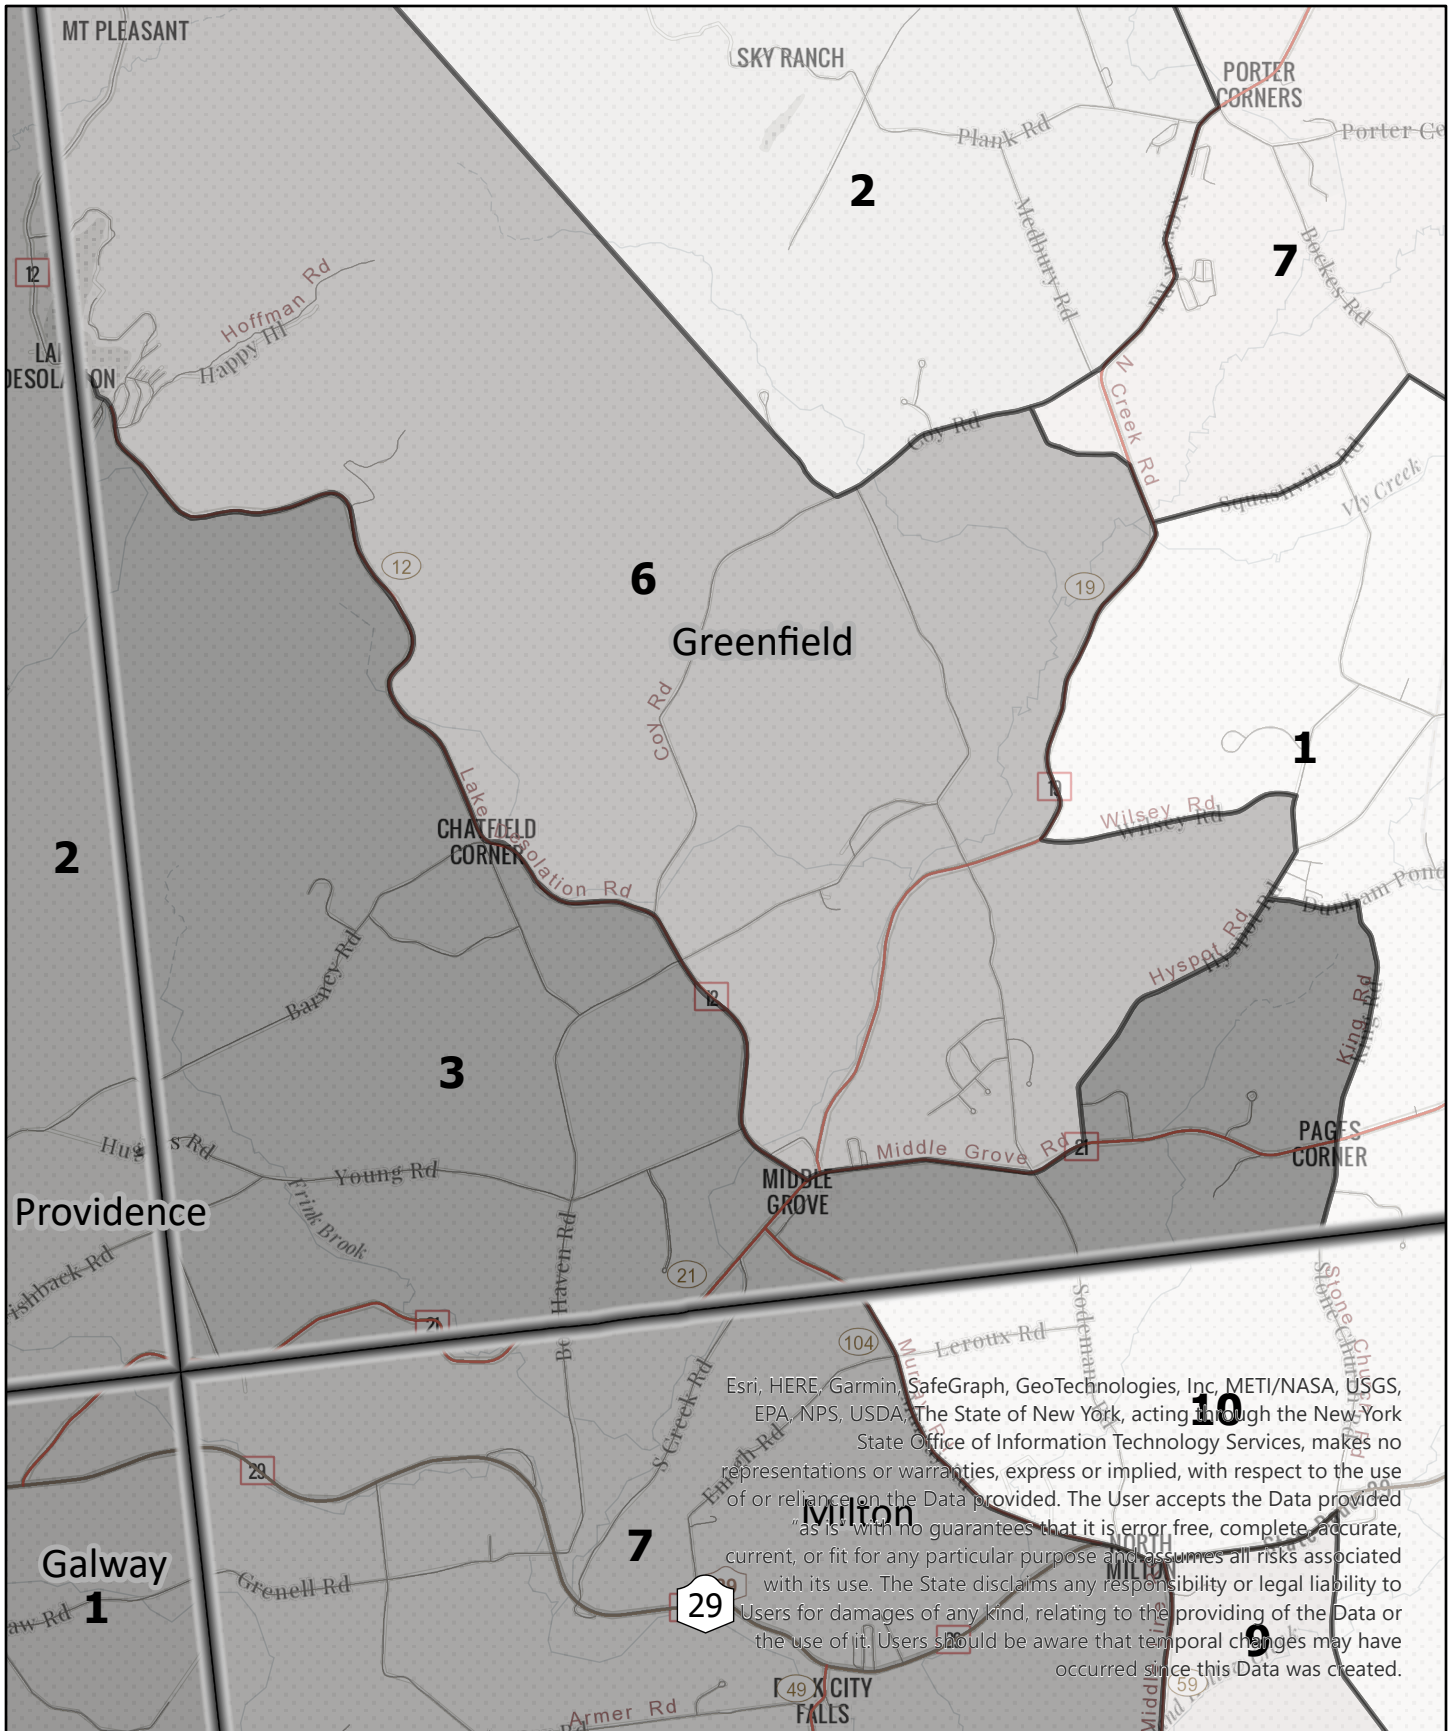

Legend

Election District

**Saratoga County
Election District**

Town: Greenfield
District: 1

Esri, HERE, Garmin, SafeGraph, GeoTechnologies, Inc, METI/NASA, USGS, EPA, NPS, USDA, The State of New York, acting through the New York State Office of Information Technology Services, makes no representations or warranties, express or implied, with respect to the use of or reliance on the Data provided. The User accepts the Data provided "as is" with no guarantees that it is error free, complete, accurate, current, or fit for any particular purpose and assumes all risks associated with its use. The State disclaims any responsibility or legal liability to Users for damages of any kind, relating to the providing of the Data or the use of it. Users should be aware that temporal changes may have occurred since this Data was created.

Legend

Election District

**Saratoga County
Election District**

Town: Greenfield
District: 3

Esri, HERE, Garmin, SafeGraph, GeoTechnologies, Inc, METI/NASA, USGS, EPA, NPS, USDA, The State of New York, acting through the New York State Office of Information Technology Services, makes no representations or warranties, express or implied, with respect to the use of or reliance on the Data provided. The User accepts the Data provided "as is" with no guarantees that it is error free, complete, accurate, current, or fit for any particular purpose and assumes all risks associated with its use. The State disclaims any responsibility or legal liability to Users for damages of any kind, relating to the providing of the Data or the use of it. Users should be aware that temporal changes may have occurred since this Data was created.

Legend

Election District

**Saratoga County
Election District**

Town: Greenfield
District: 5

Legend

Election District

**Saratoga County
Election District**

Town: Greenfield
District: 6