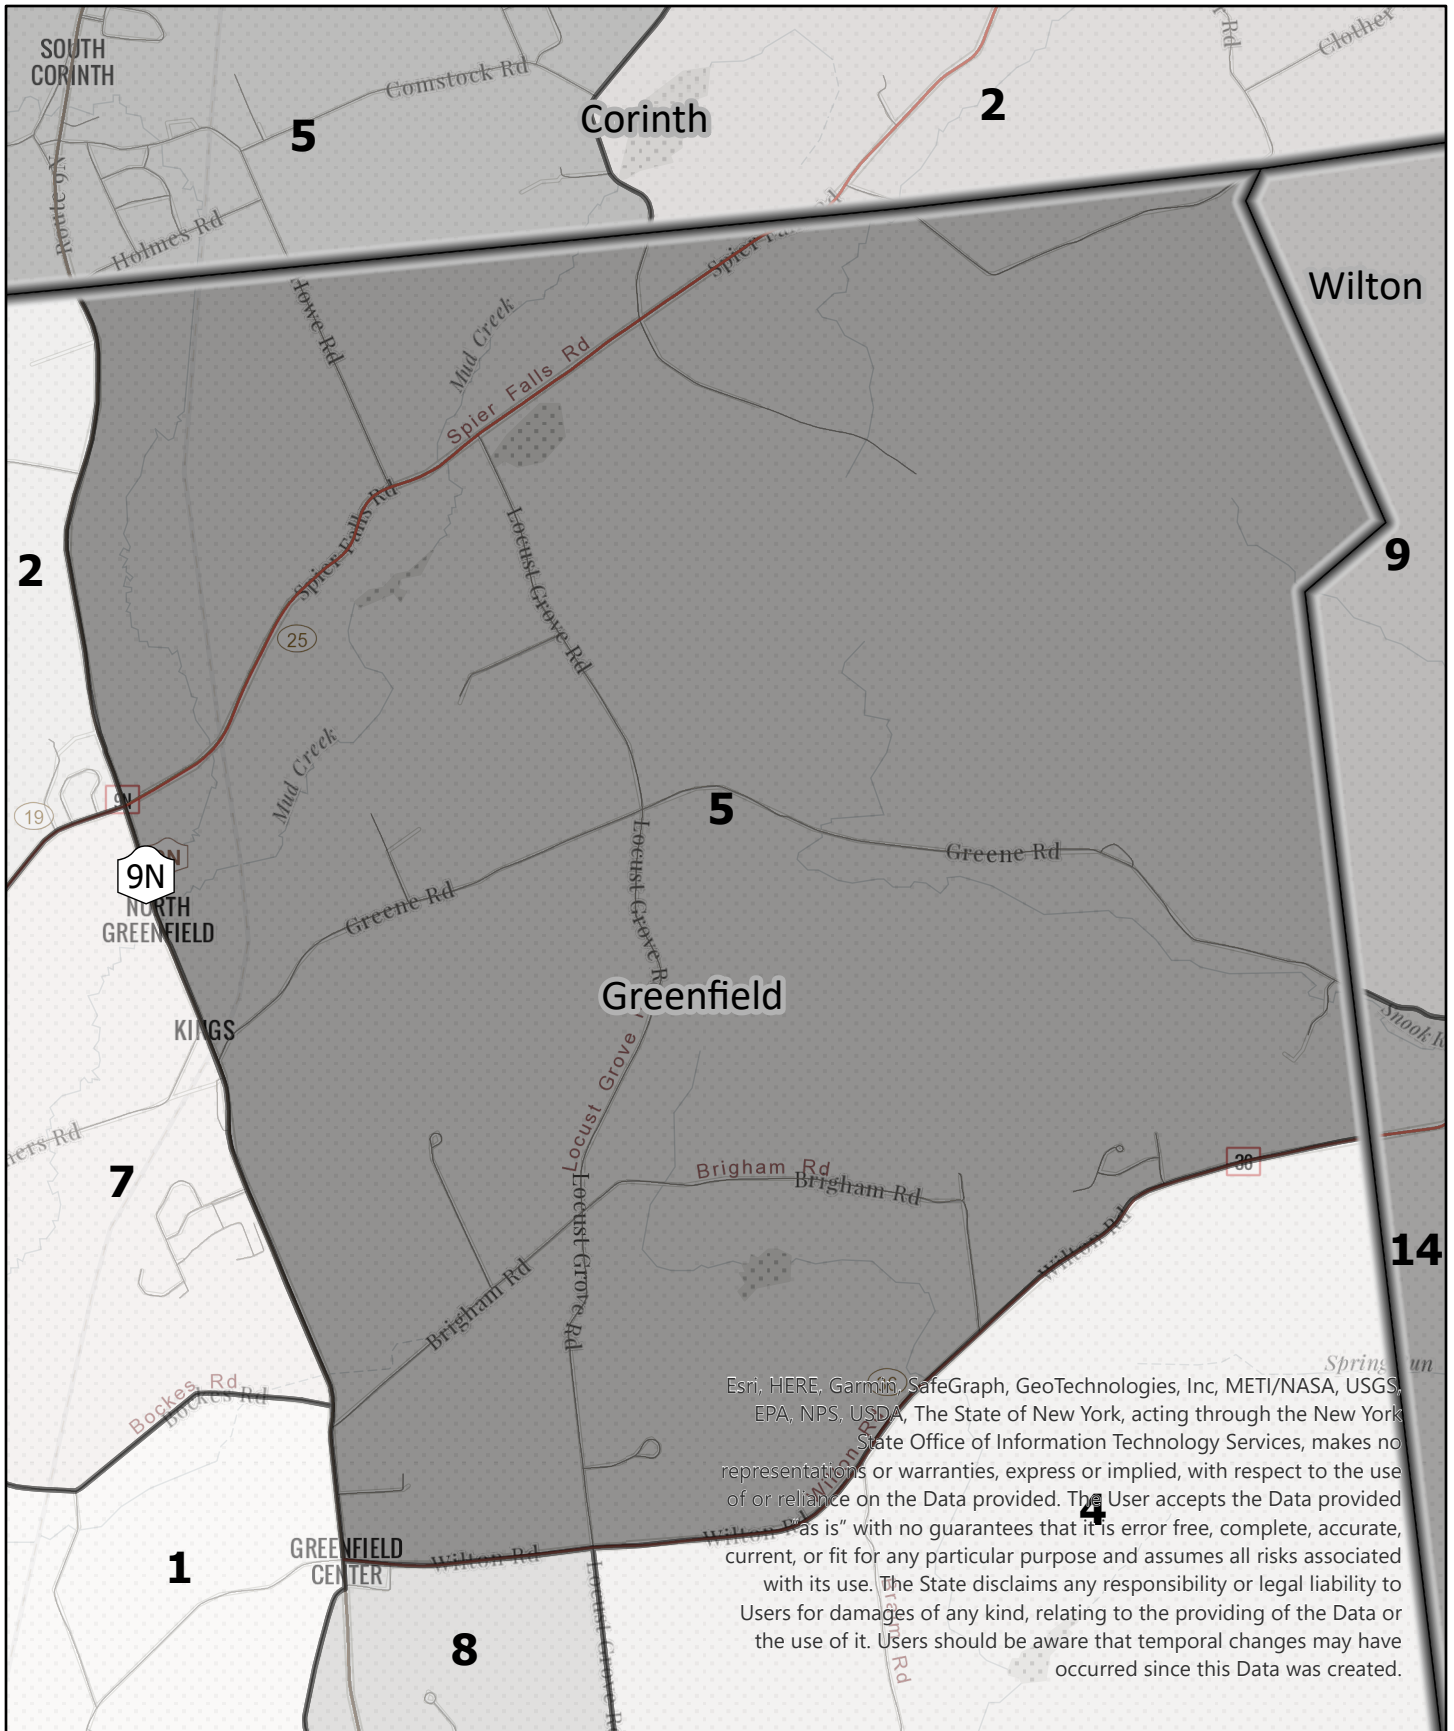

Esri, HERE, Garmin, SafeGraph, GeoTechnologies, Inc, METI/NASA, USGS, EPA, NPS, USDA, The State of New York, acting through the New York State Office of Information Technology Services, makes no representations or warranties, express or implied, with respect to the use of or reliance on the Data provided. The User accepts the Data provided "as is" with no guarantees that it is error free, complete, accurate, current, or fit for any particular purpose and assumes all risks associated with its use. The State disclaims any responsibility or legal liability to Users for damages of any kind, relating to the providing of the Data or the use of it. Users should be aware that temporal changes may have occurred since this Data was created.