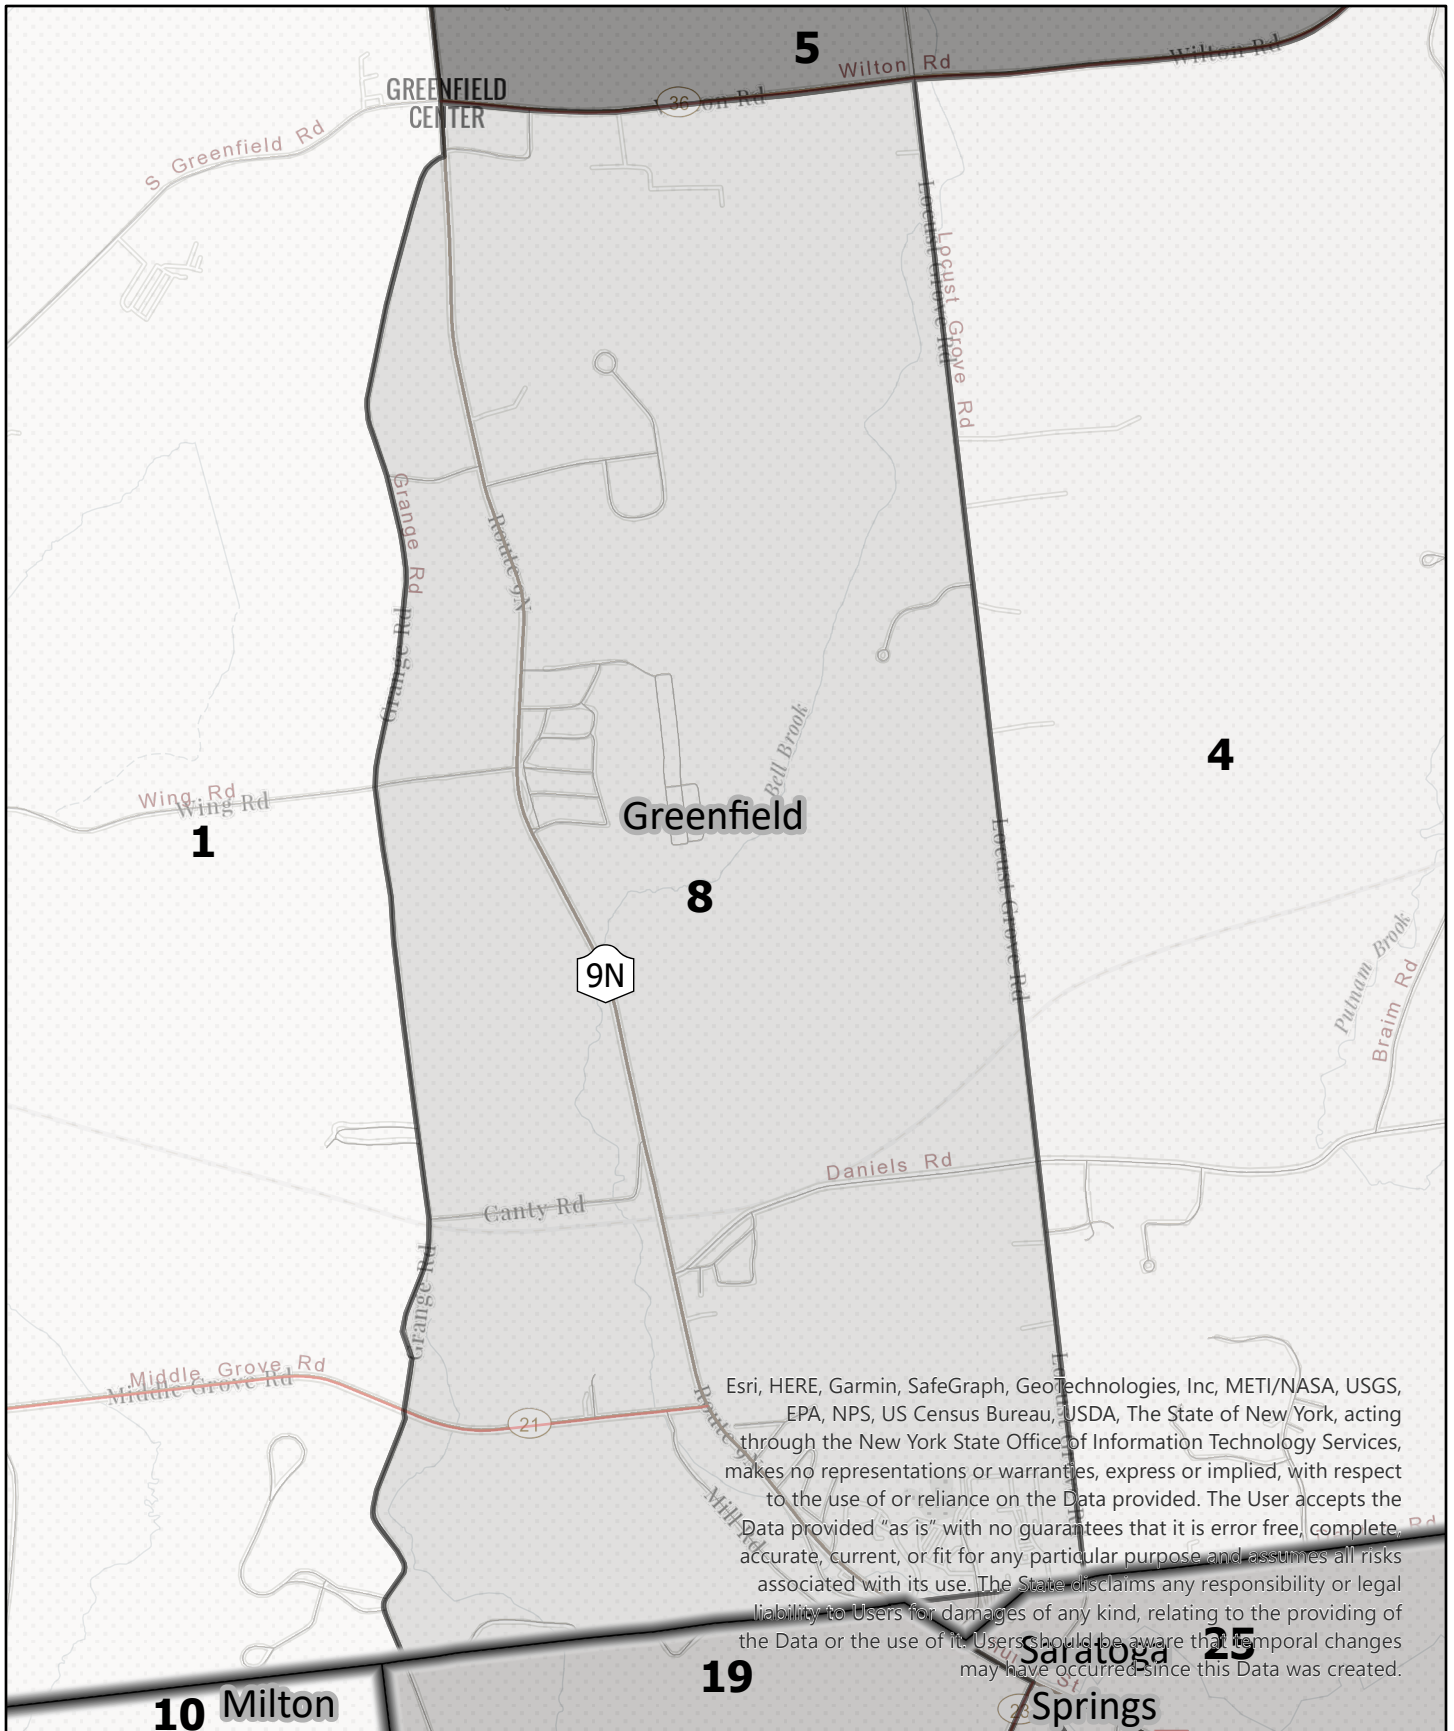

Legend

Election District

**Saratoga County
Election District**

Town: Greenfield
District: 5

Legend

Election District

**Saratoga County
Election District**

Town: Greenfield
District: 6

Legend

Election District

Saratoga County
Election District
 Town: Greenfield
 District: 7

Legend

Election District

**Saratoga County
Election District**

Town: Greenfield
District: 8