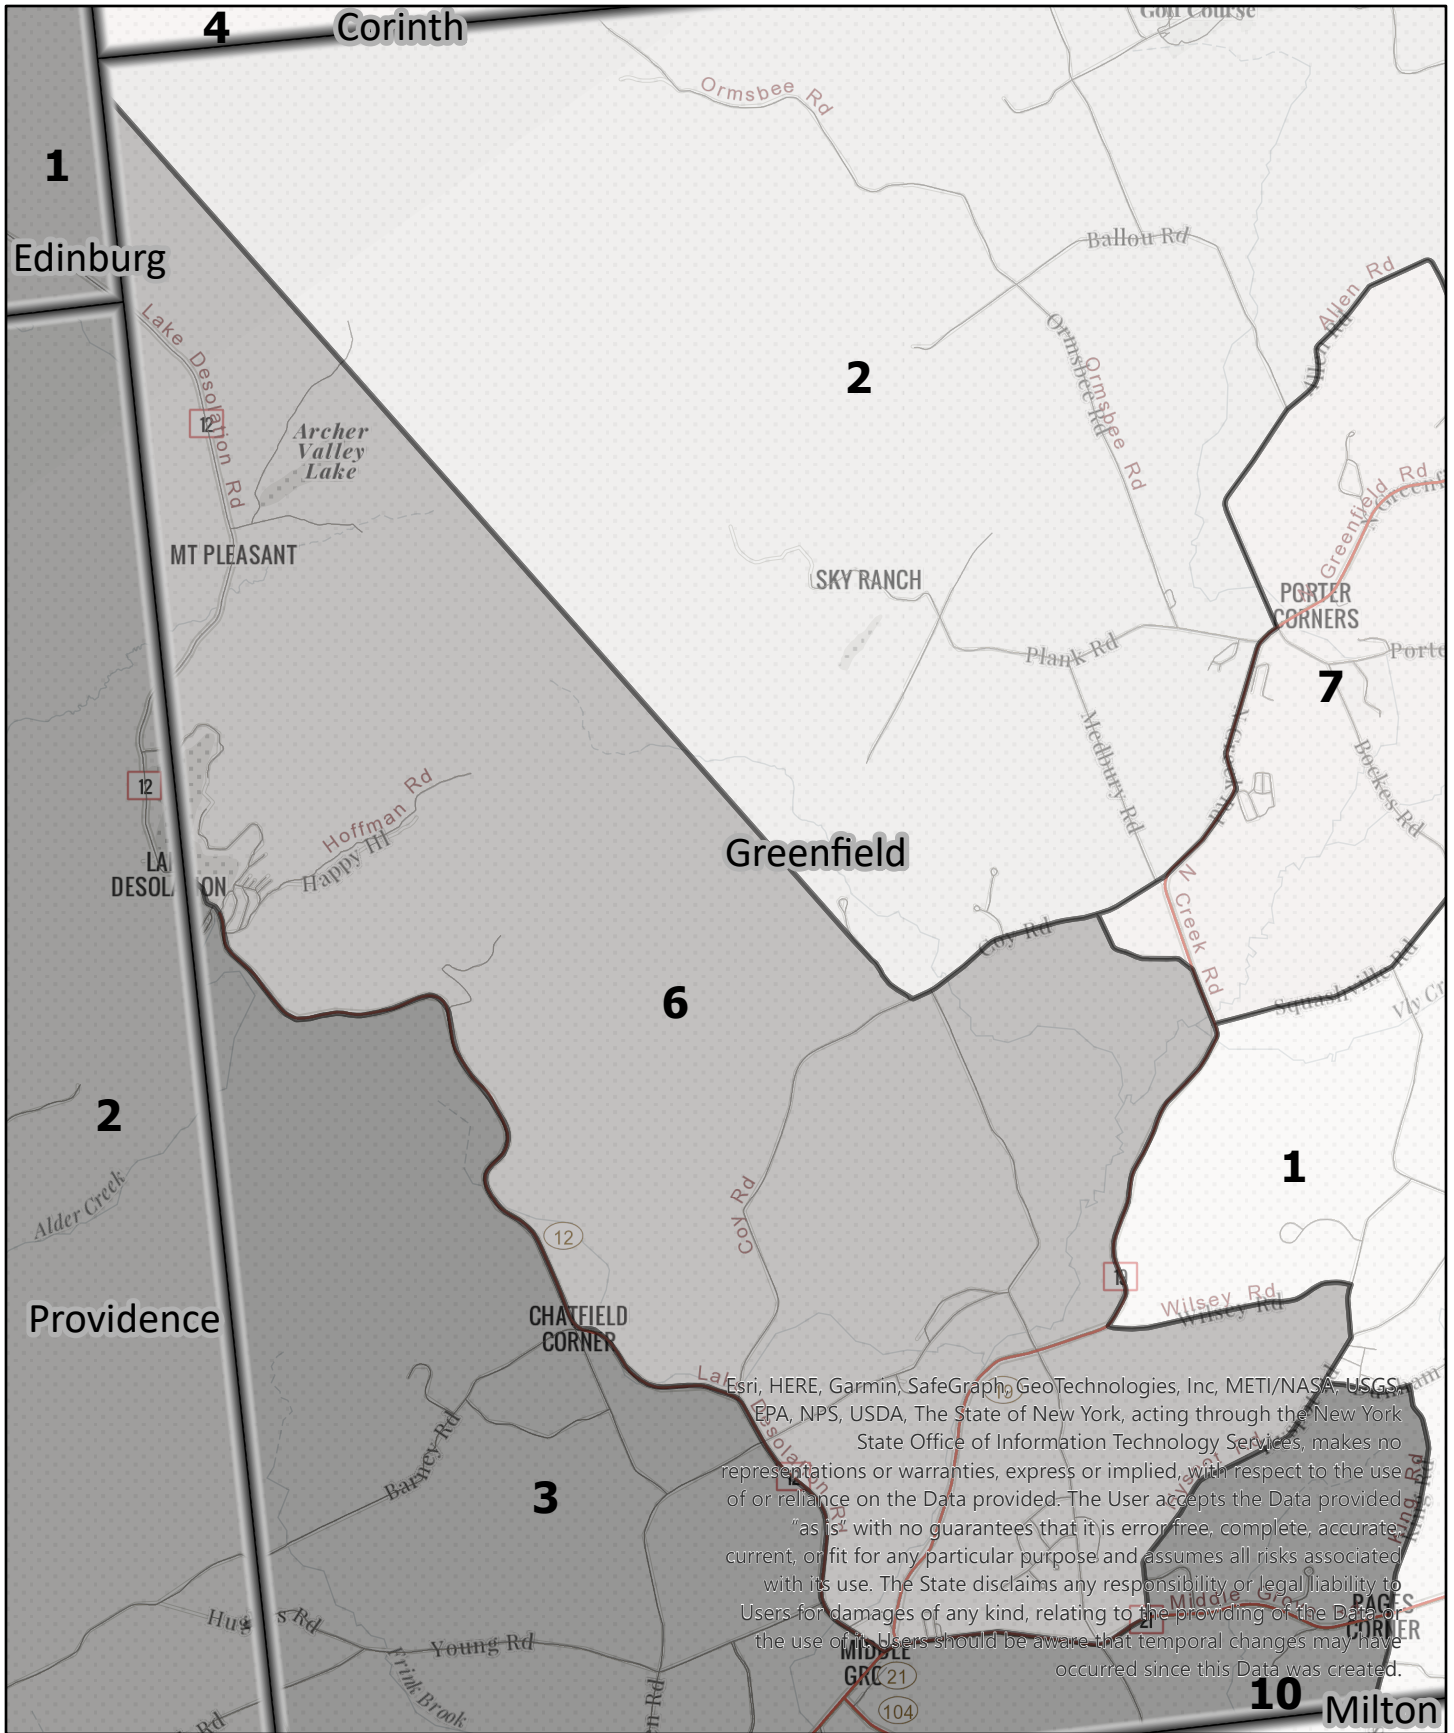

Legend

Election District

**Saratoga County
Election District**

Town: Greenfield
District: 4

Esri, HERE, Garmin, SafeGraph, GeoTechnologies, Inc, METI/NASA, USGS, EPA, NPS, USDA, The State of New York, acting through the New York State Office of Information Technology Services, makes no representations or warranties, express or implied, with respect to the use of or reliance on the Data provided. The User accepts the Data provided "as is" with no guarantees that it is error free, complete, accurate, current, or fit for any particular purpose and assumes all risks associated with its use. The State disclaims any responsibility or legal liability to Users for damages of any kind, relating to the providing of the Data or the use of it. Users should be aware that temporal changes may have occurred since this Data was created.

Legend

Election District

**Saratoga County
Election District**

Town: Greenfield
District: 5

Legend

Election District

**Saratoga County
Election District**

Town: Greenfield
District: 6

Legend

Election District

Saratoga County
Election District
 Town: Greenfield
 District: 7

Legend

Election District

**Saratoga County
Election District**

Town: Greenfield
District: 8