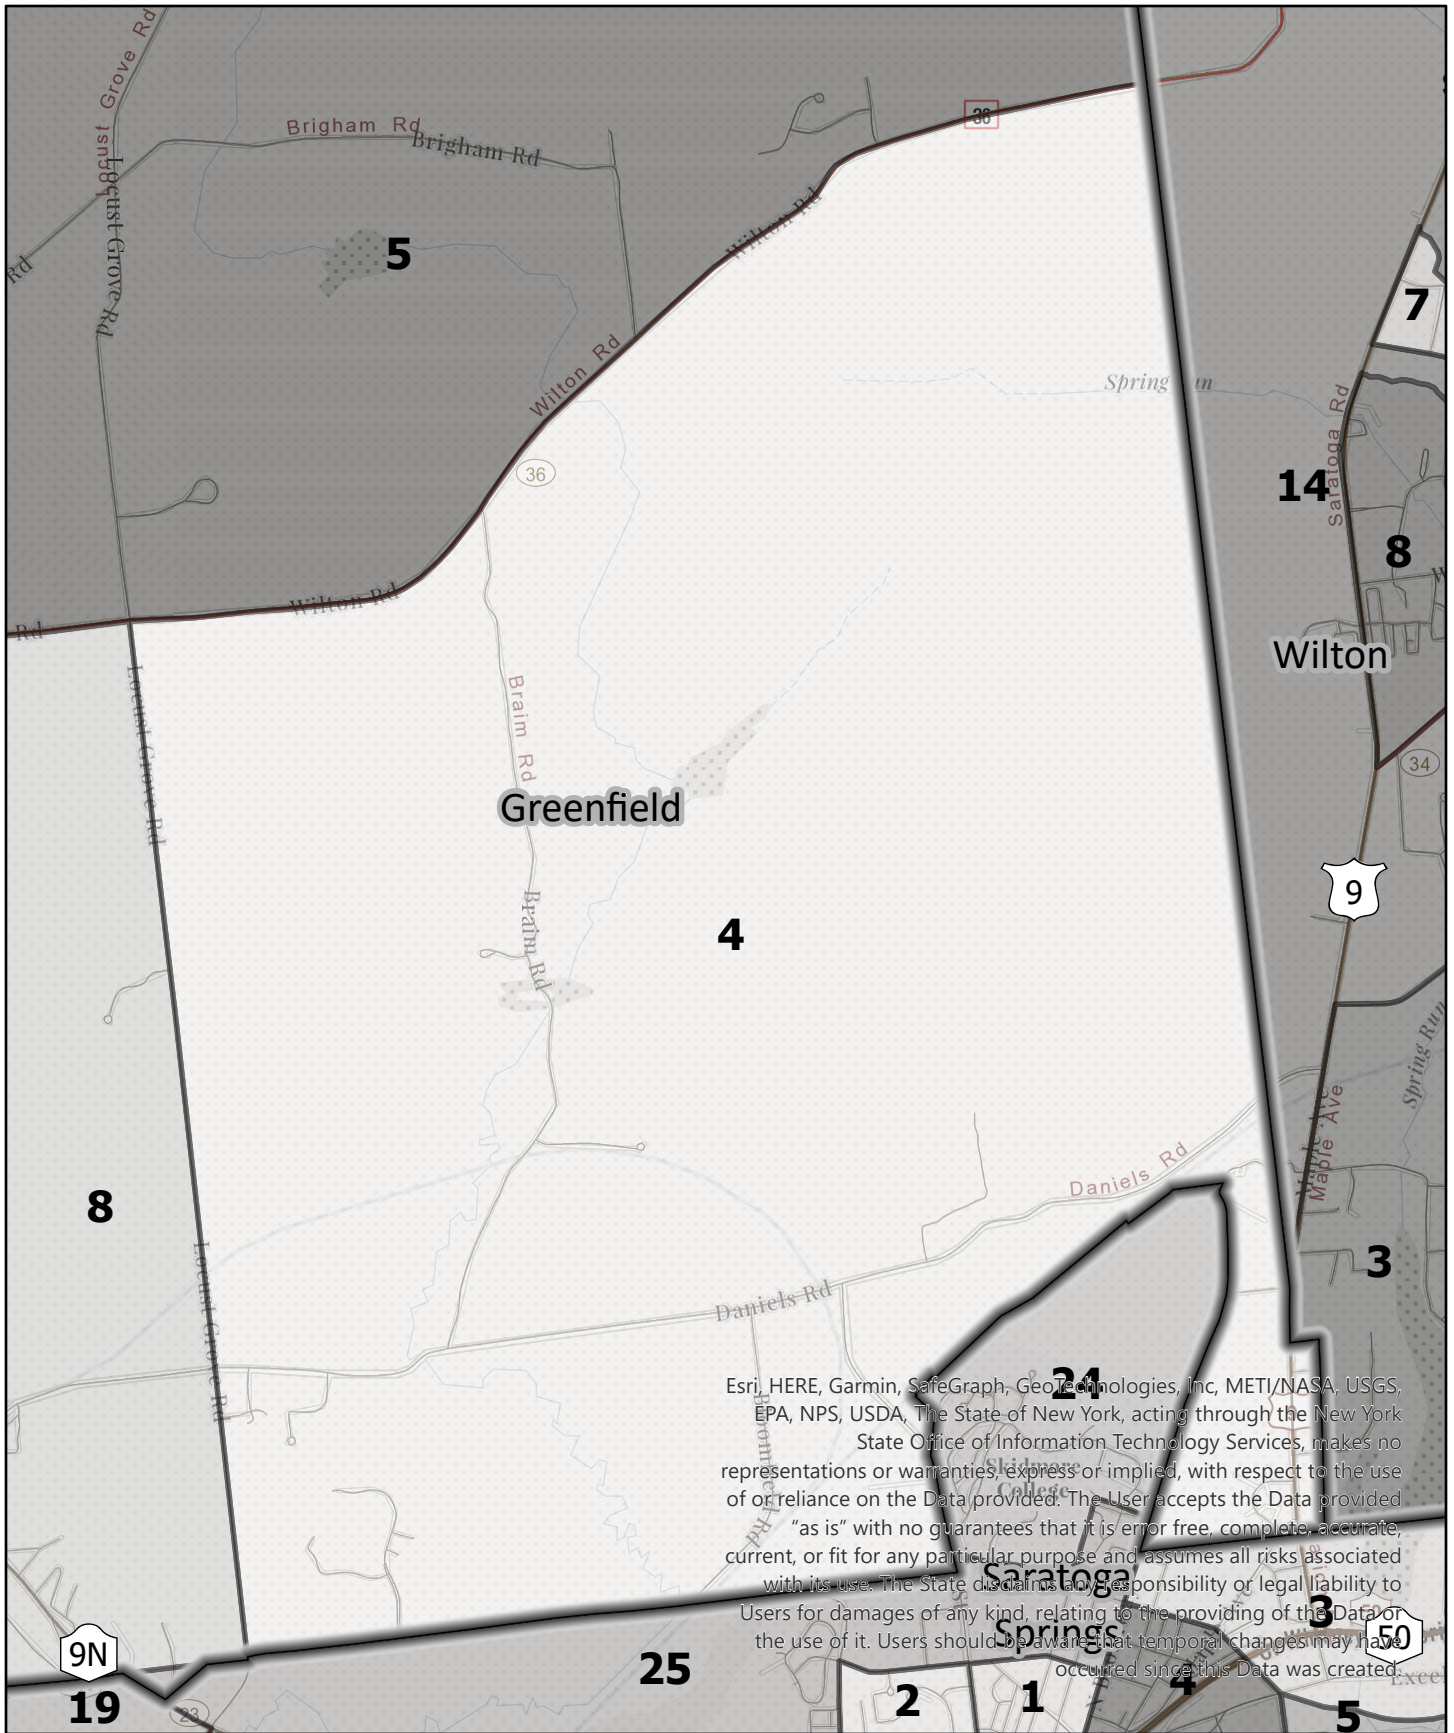

Legend

Election District

**Saratoga County
Election District**

Town: Greenfield
District: 1

Esri, HERE, Garmin, SafeGraph, GeoTechnologies, Inc, METI/NASA, USGS, EPA, NPS, USDA, The State of New York, acting through the New York State Office of Information Technology Services, makes no representations or warranties, express or implied, with respect to the use of or reliance on the Data provided. The User accepts the Data provided "as is" with no guarantees that it is error free, complete, accurate, current, or fit for any particular purpose and assumes all risks associated with its use. The State disclaims any responsibility or legal liability to Users for damages of any kind, relating to the providing of the Data or the use of it. Users should be aware that temporal changes may have occurred since this Data was created.

Legend

Election District

**Saratoga County
Election District**

Town: Greenfield
District: 3

Esri, HERE, Garmin, SafeGraph, GeoTechnologies, Inc, METI/NASA, USGS, EPA, NPS, USDA, The State of New York, acting through the New York State Office of Information Technology Services, makes no representations or warranties, express or implied, with respect to the use of or reliance on the Data provided. The User accepts the Data provided "as is" with no guarantees that it is error free, complete, accurate, current, or fit for any particular purpose and assumes all risks associated with its use. The State disclaims any responsibility or legal liability to Users for damages of any kind, relating to the providing of the Data or the use of it. Users should be aware that temporal changes may have occurred since this Data was created.

Legend

Election District

**Saratoga County
Election District**

Town: Greenfield
District: 5

Legend

Election District

**Saratoga County
Election District**

Town: Greenfield
District: 6