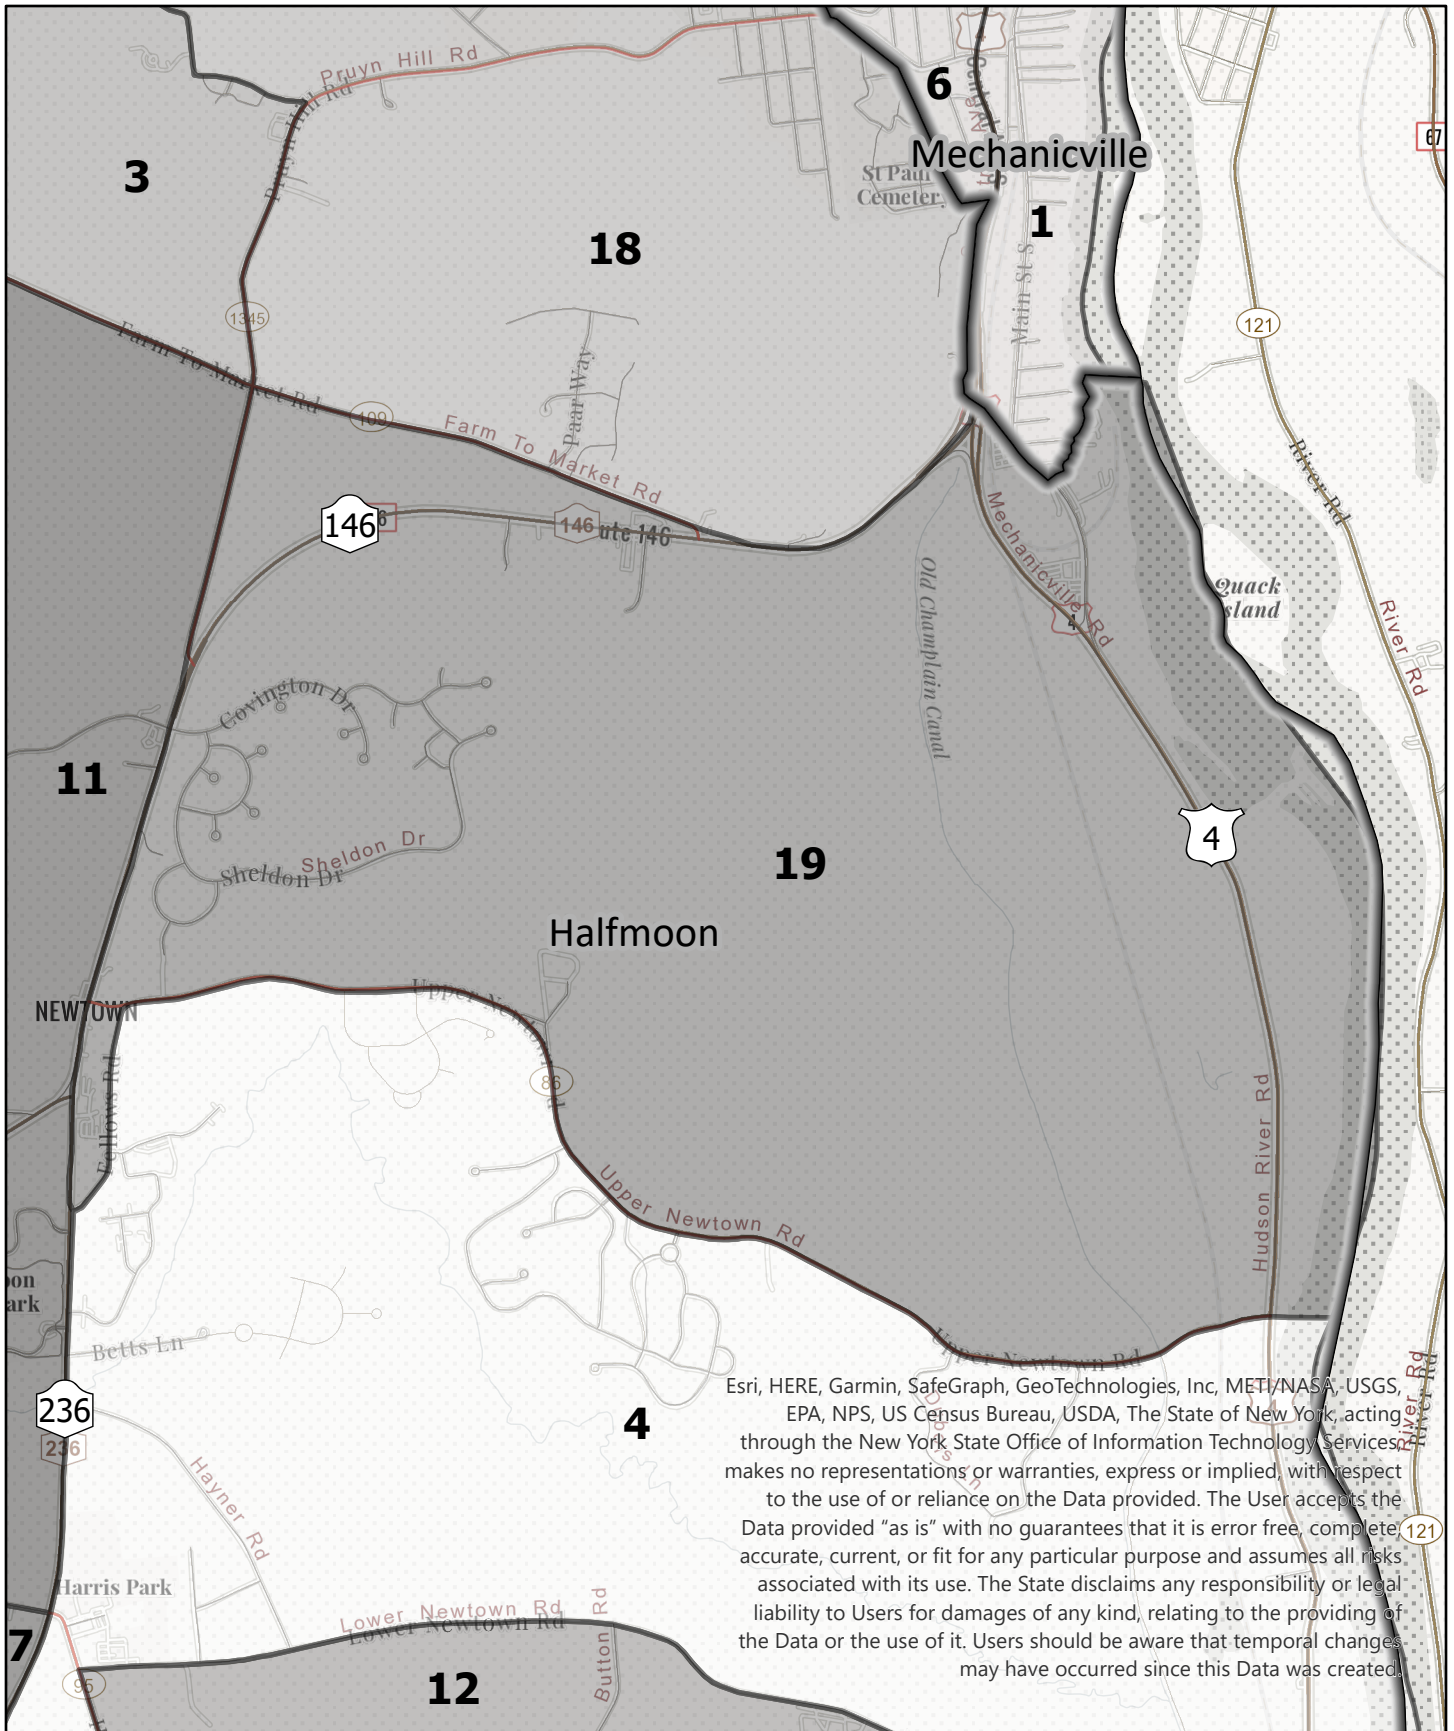

Esri, HERE, Garmin, SafeGraph, GeoTechnologies, Inc, METI/NASA, USGS, EPA, NPS, US Census Bureau, USDA, The State of New York, acting through the New York State Office of Information Technology Services, makes no representations or warranties, express or implied, with respect to the use of or reliance on the Data provided. The User accepts the Data provided "as is" with no guarantees that it is error free, complete, accurate, current, or fit for any particular purpose and assumes all risks associated with its use. The State disclaims any responsibility or legal liability to Users for damages of any kind, relating to the providing of the Data or the use of it. Users should be aware that temporal changes may have occurred since this Data was created.

Legend

Election District

**Saratoga County
Election District**

Town: Halfmoon
District: 19