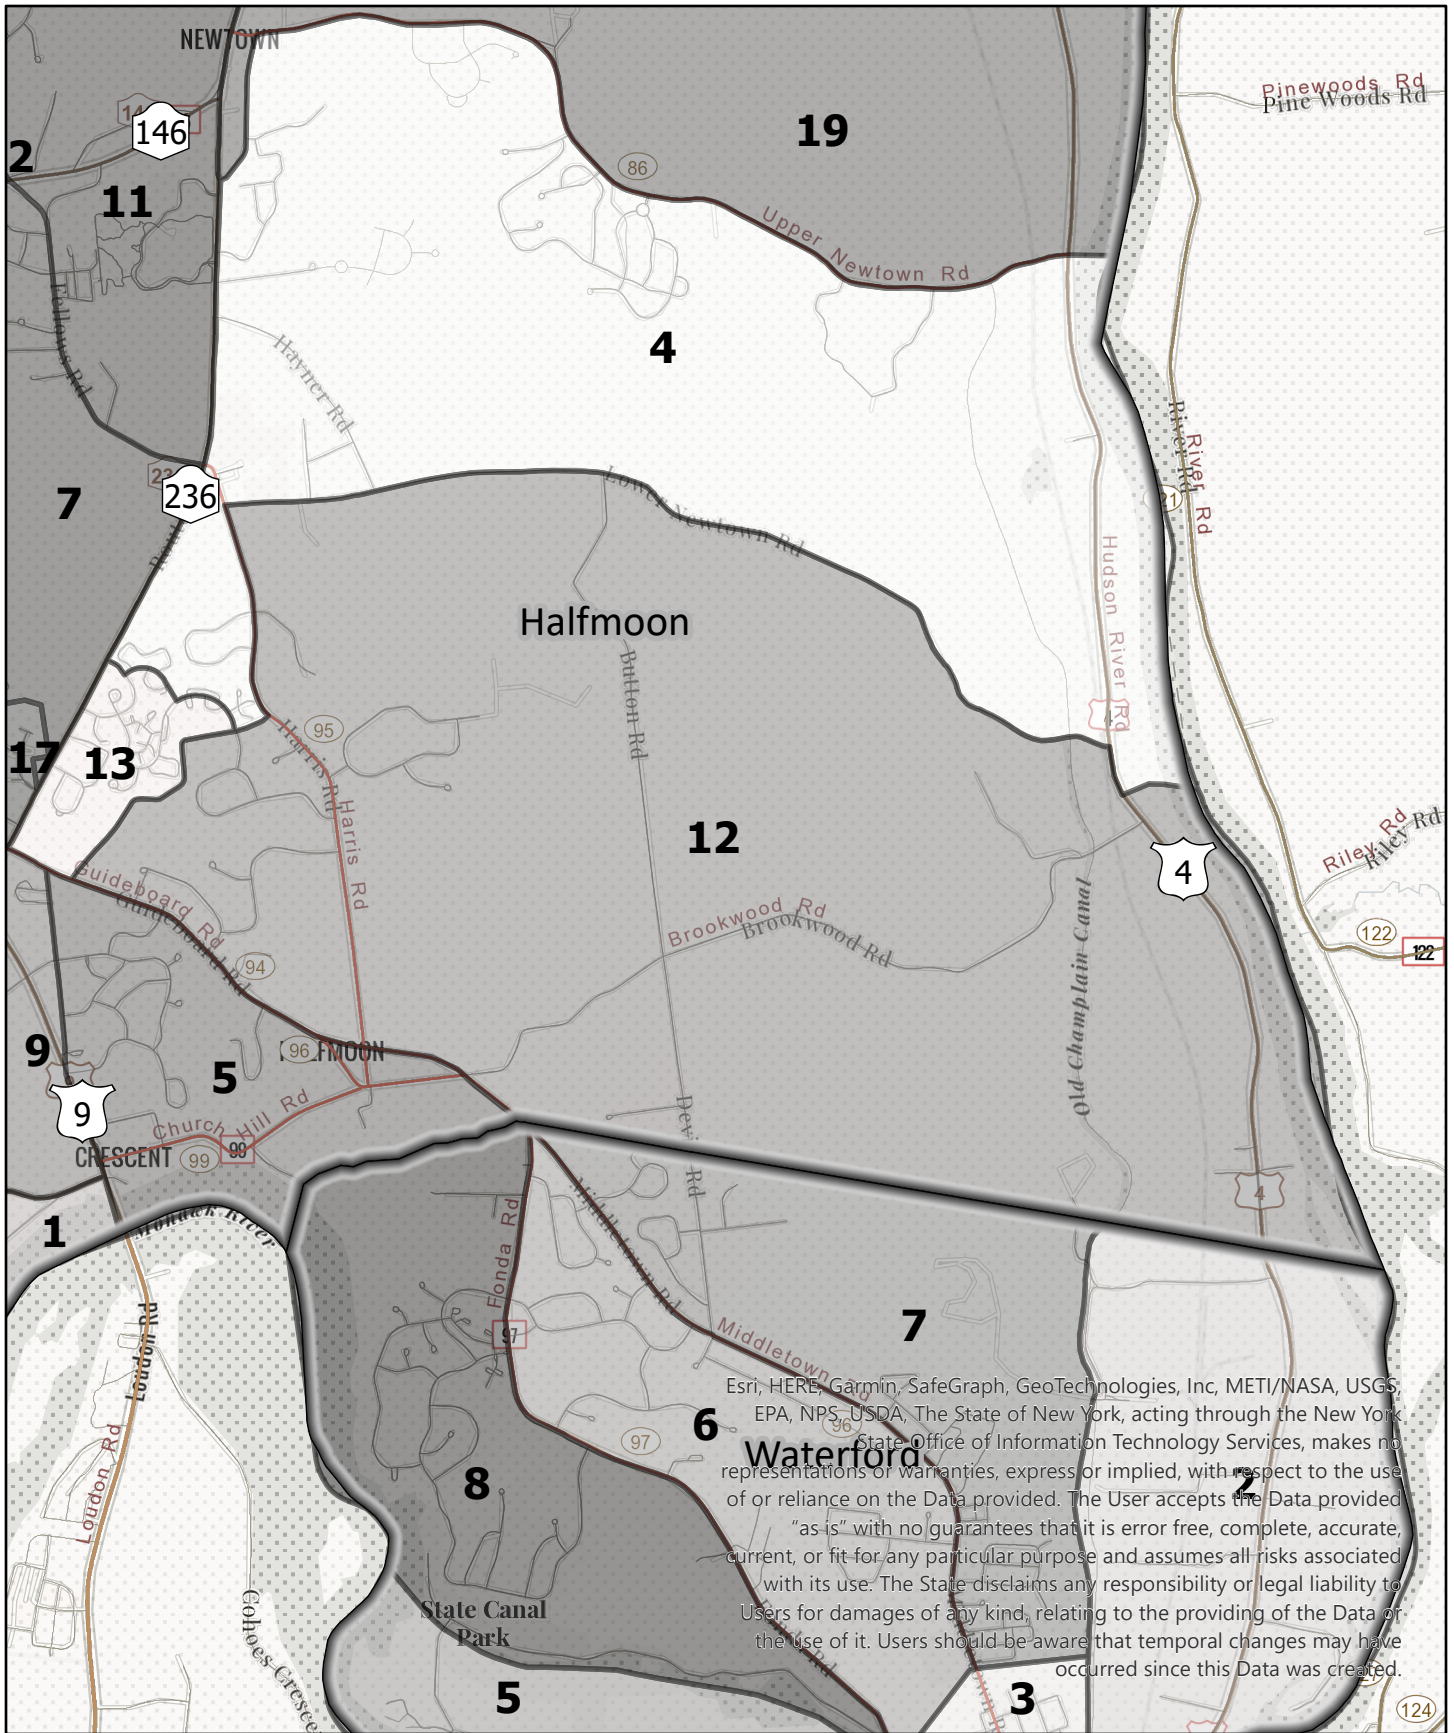

Esri, HERE, Garmin, SafeGraph, GeoTechnologies, Inc, METI/NASA, USGS, EPA, NPS, USDA, The State of New York, acting through the New York State Office of Information Technology Services, makes no representations or warranties, express or implied, with respect to the use of or reliance on the Data provided. The User accepts the Data provided "as-is" with no guarantees that it is error free, complete, accurate, current, or fit for any particular purpose and assumes all risks associated with its use. The State disclaims any responsibility or legal liability to Users for damages of any kind, relating to the providing of the Data or the use of it. Users should be aware that temporal changes may have occurred since this Data was created.