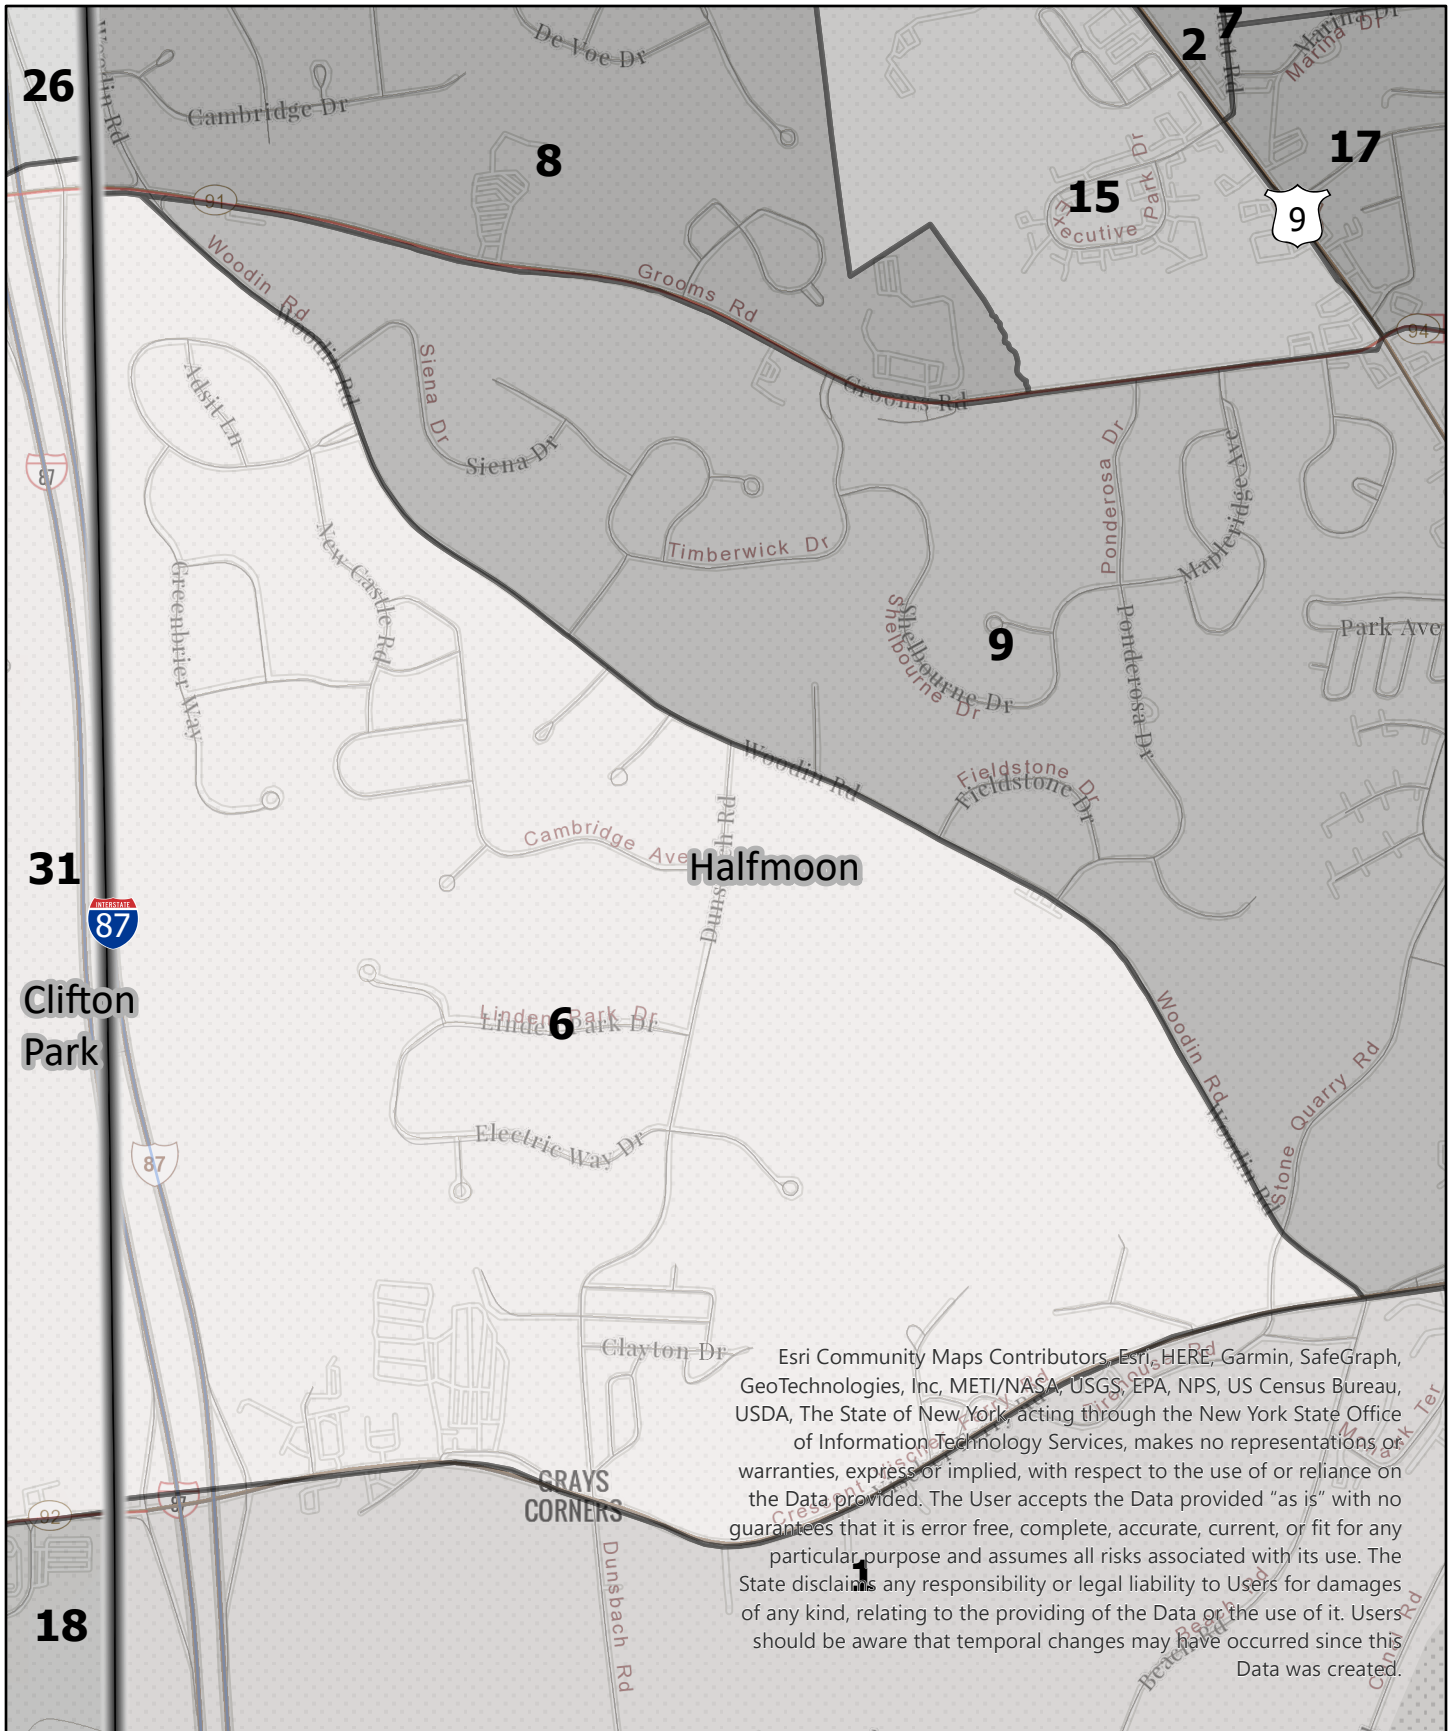

# Election District

**Saratoga County  
Election District**

Town: Halfmoon

District: 5

**Legend**