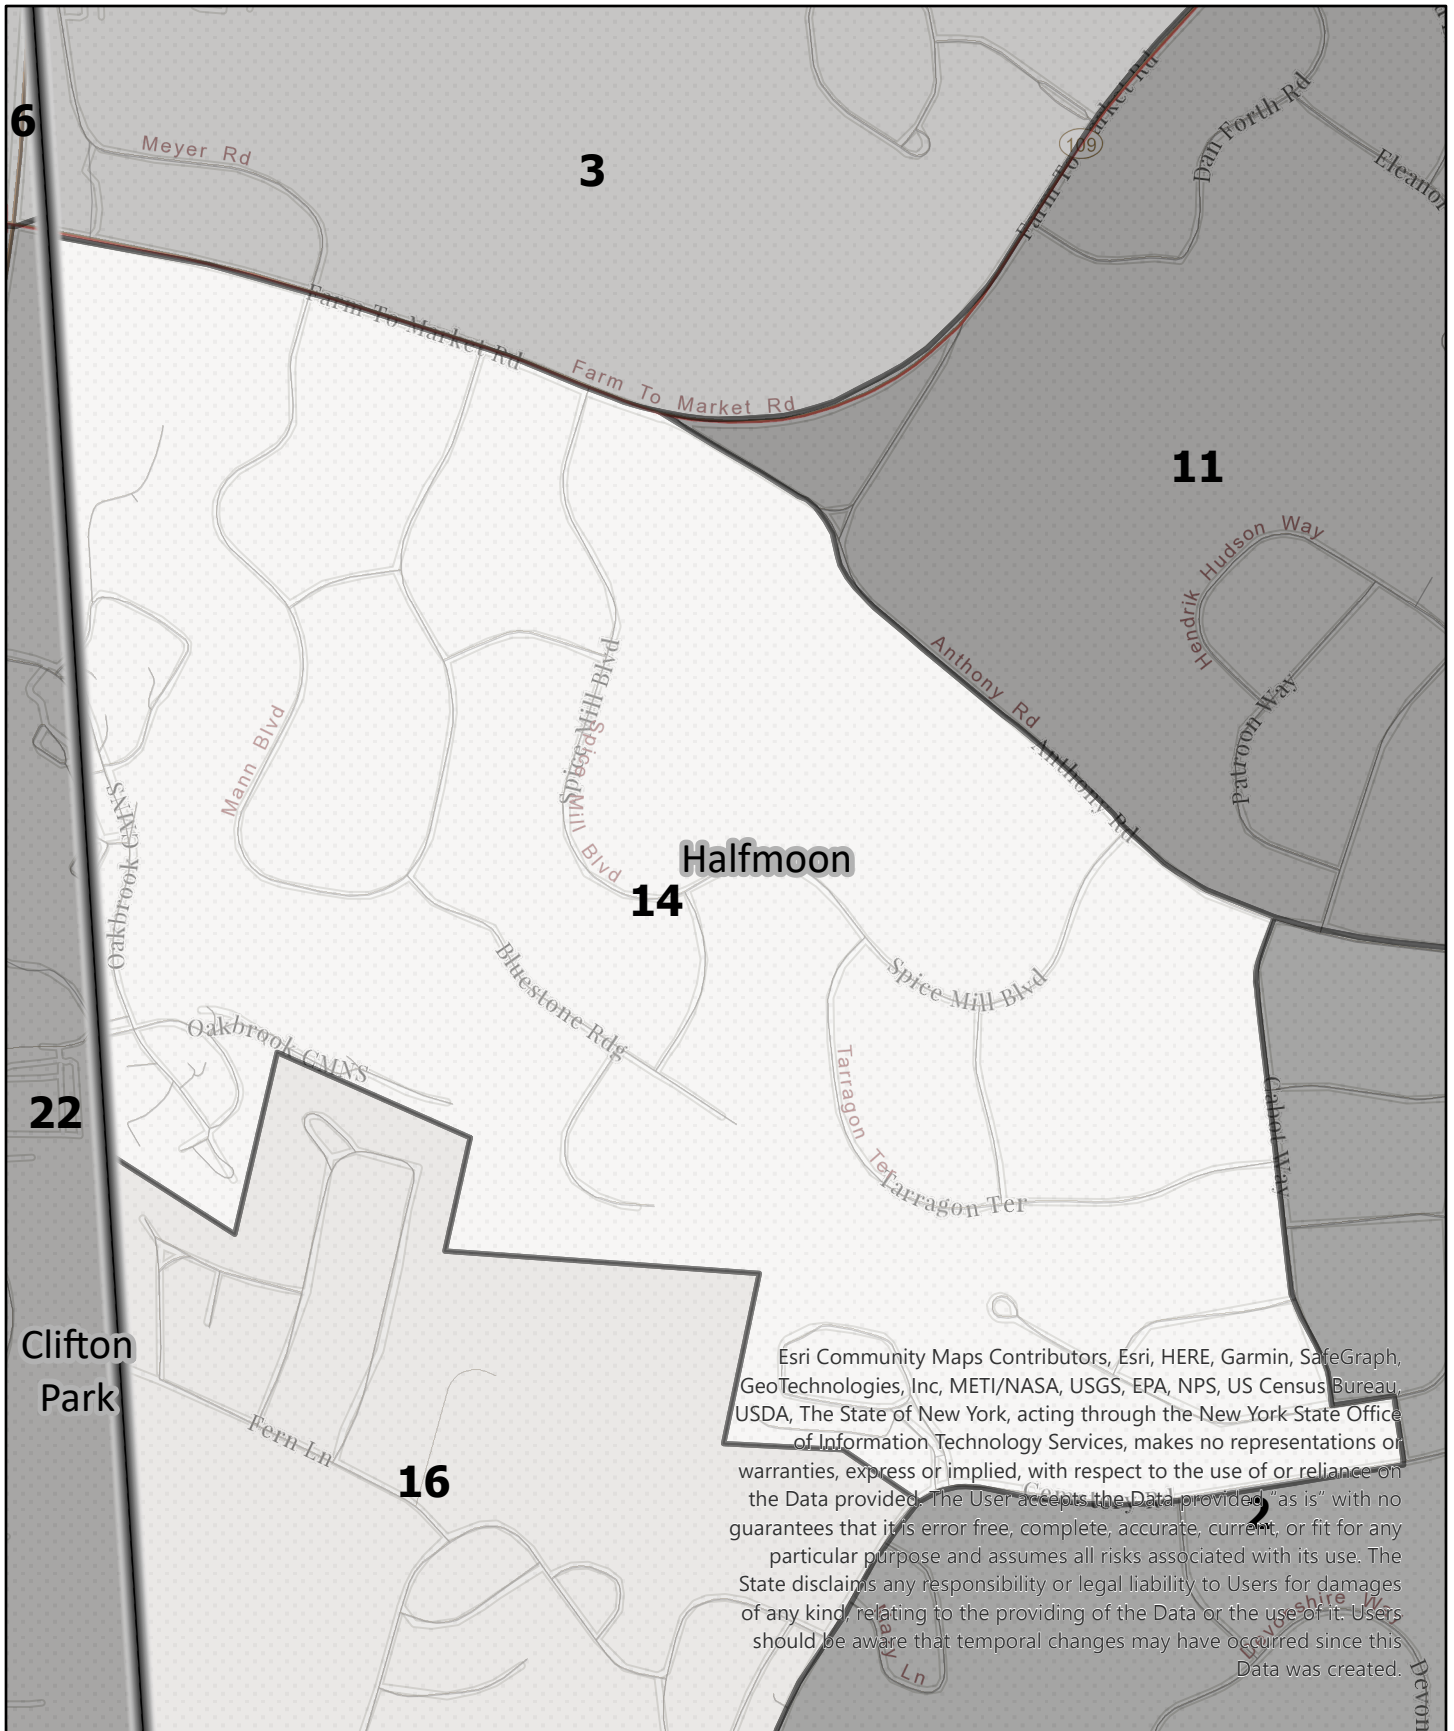

Esri Community Maps Contributors, Esri, HERE, Garmin, SafeGraph, GeoTechnologies, Inc, METI/NASA, USGS, EPA, NPS, US Census Bureau, USDA, The State of New York, acting through the New York State Office of Information Technology Services, makes no representations or warranties, express or implied, with respect to the use of or reliance on the Data provided. The User accepts the Data provided "as is" with no guarantees that it is error free, complete, accurate, current, or fit for any particular purpose and assumes all risks associated with its use. The State disclaims any responsibility or legal liability to Users for damages of any kind, relating to the providing of the Data or the use of it. Users should be aware that temporal changes may have occurred since this Data was created.