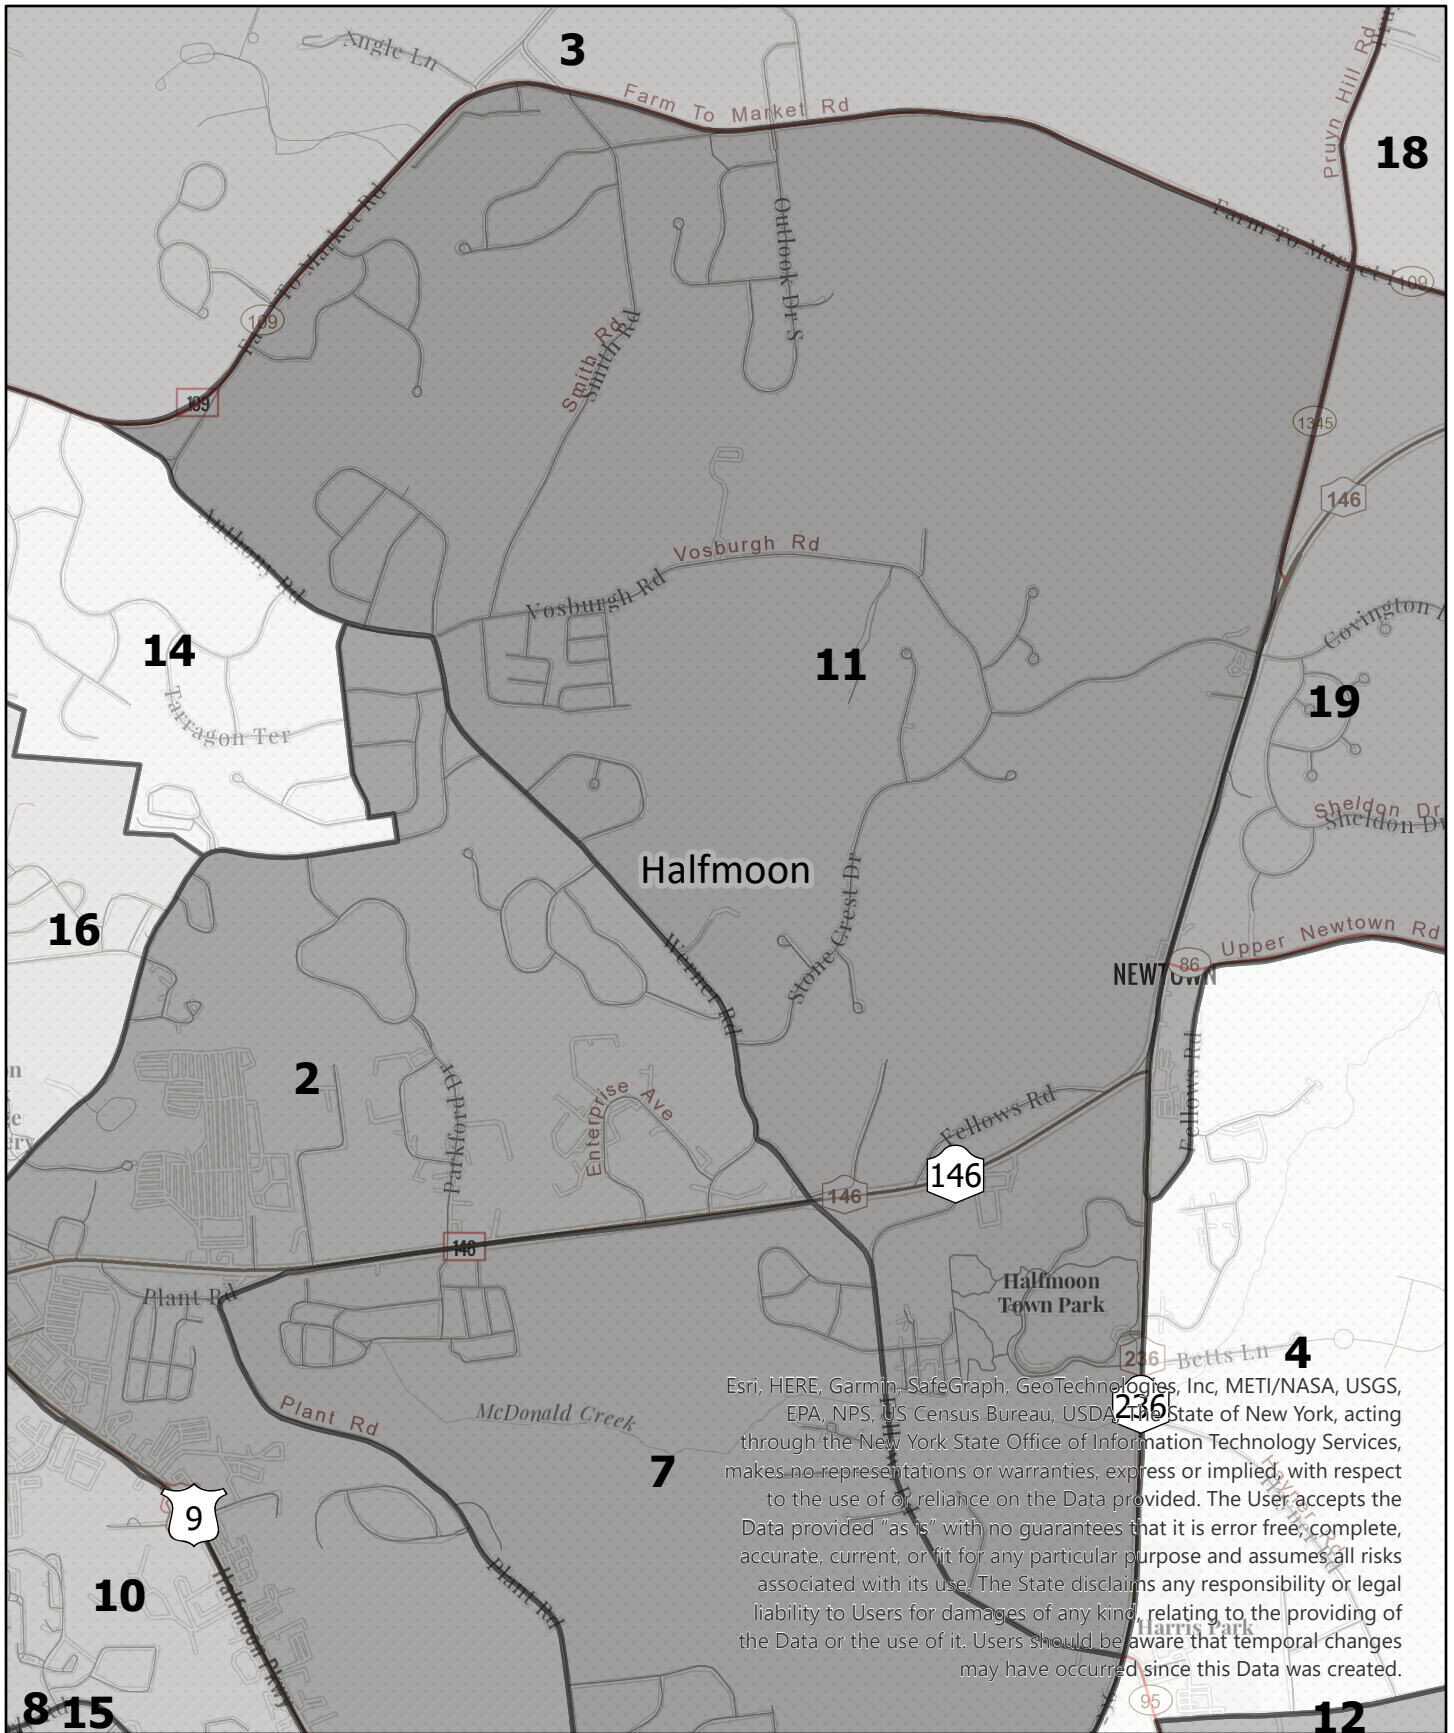

Esri, HERE, Garmin, SafeGraph, GeoTechnologies, Inc, METI/NASA, USGS, EPA, NPS, US Census Bureau, USDA, and the State of New York, acting through the New York State Office of Information Technology Services, makes no representations or warranties, express or implied, with respect to the use of or reliance on the Data provided. The User accepts the Data provided "as is" with no guarantees that it is error free, complete, accurate, current, or fit for any particular purpose and assumes all risks associated with its use. The State disclaims any responsibility or legal liability to Users for damages of any kind, relating to the providing of the Data or the use of it. Users should be aware that temporal changes may have occurred since this Data was created.