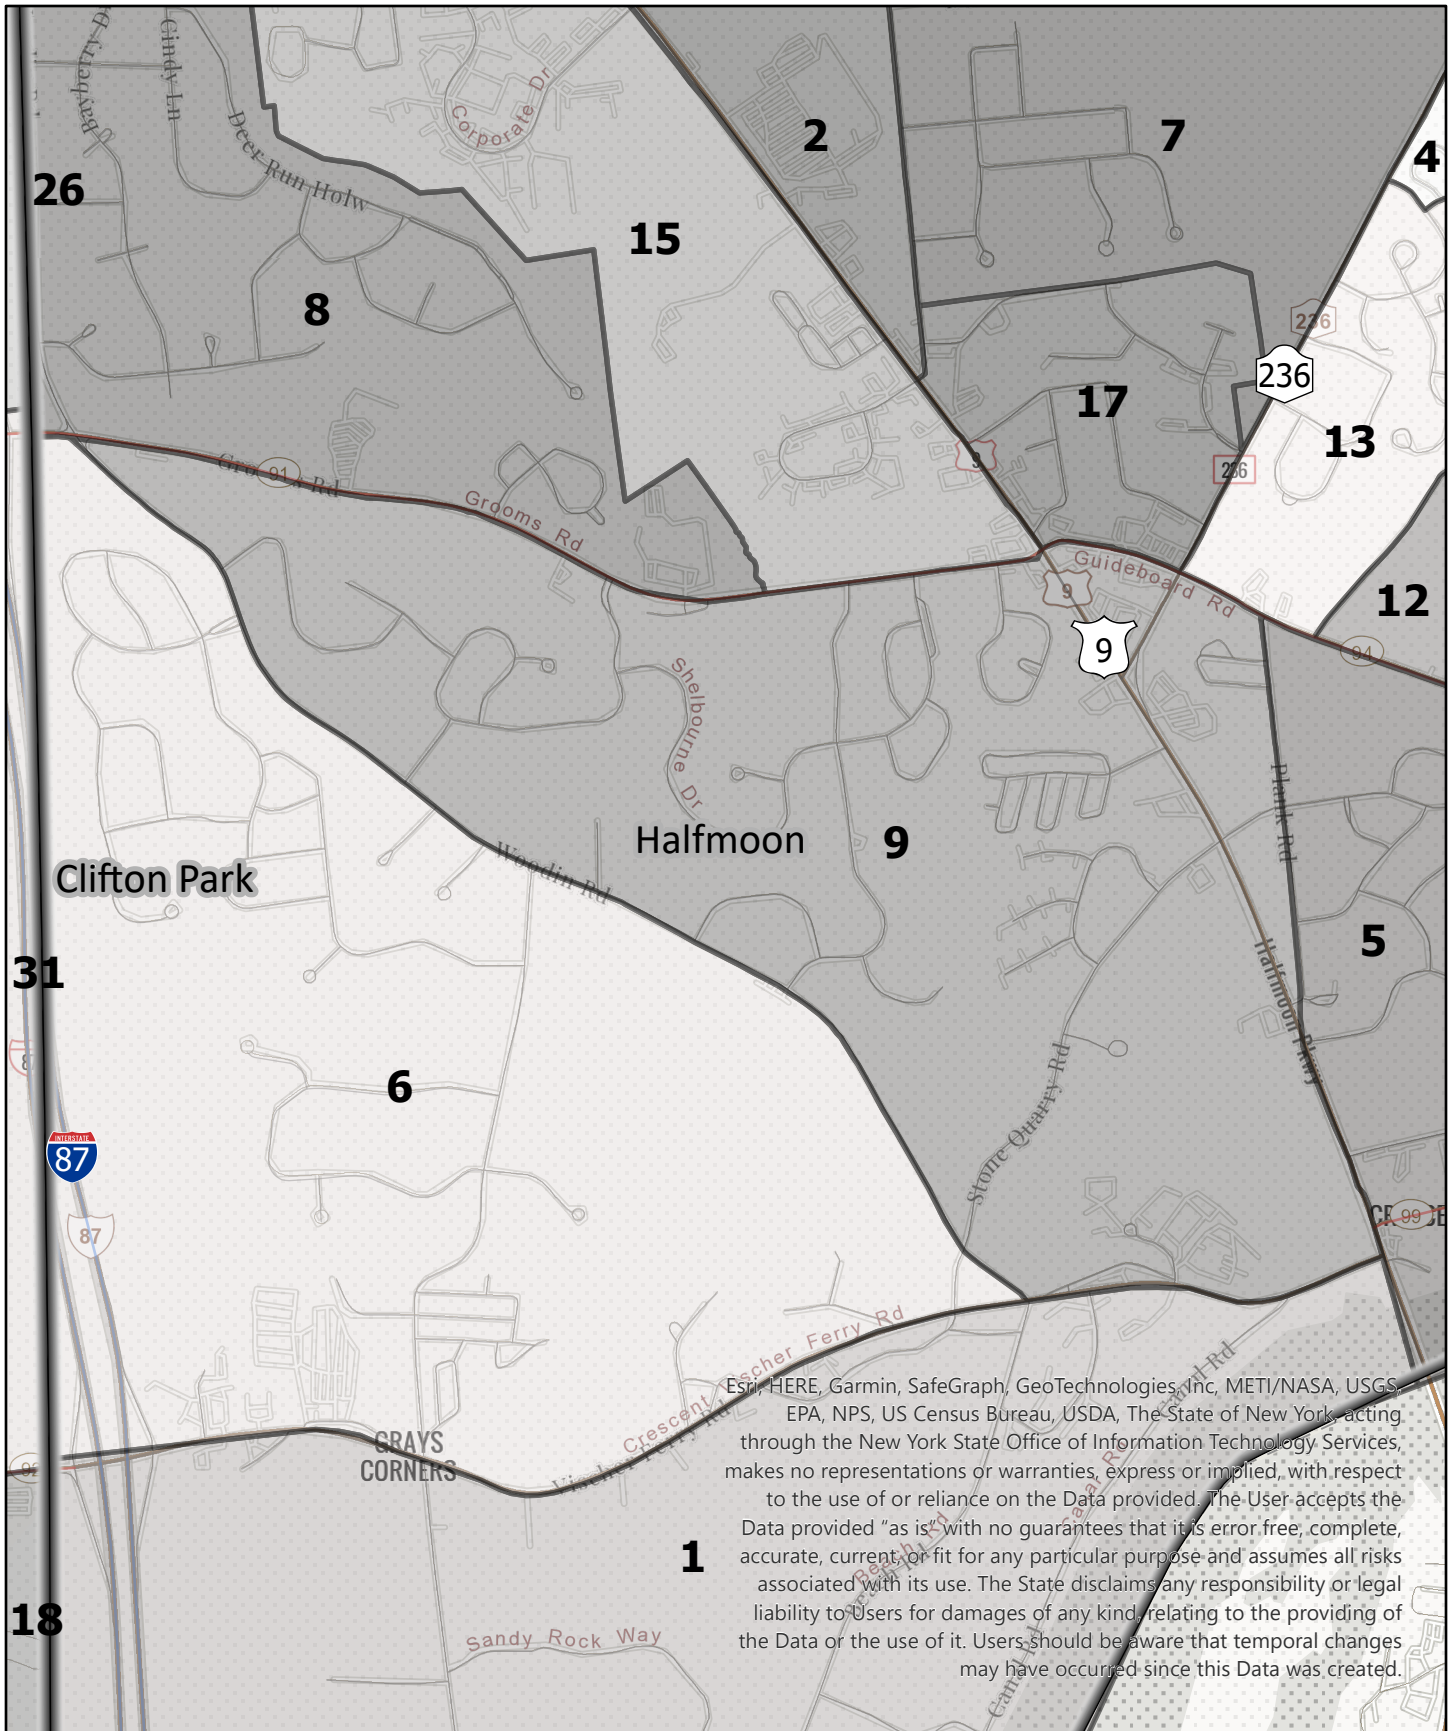

ESRI, HERE, Garmin, SafeGraph, GeoTechnologies, Inc, METI/NASA, USGS, EPA, NPS, US Census Bureau, USDA, The State of New York acting through the New York State Office of Information Technology Services, makes no representations or warranties, express or implied, with respect to the use of or reliance on the Data provided. The User accepts the Data provided "as is" with no guarantees that it is error free, complete, accurate, current, or fit for any particular purpose and assumes all risks associated with its use. The State disclaims any responsibility or legal liability to Users for damages of any kind relating to the providing of the Data or the use of it. Users should be aware that temporal changes may have occurred since this Data was created.

Legend

Election District

**Saratoga County
Election District**

Town: Halfmoon
District: 9