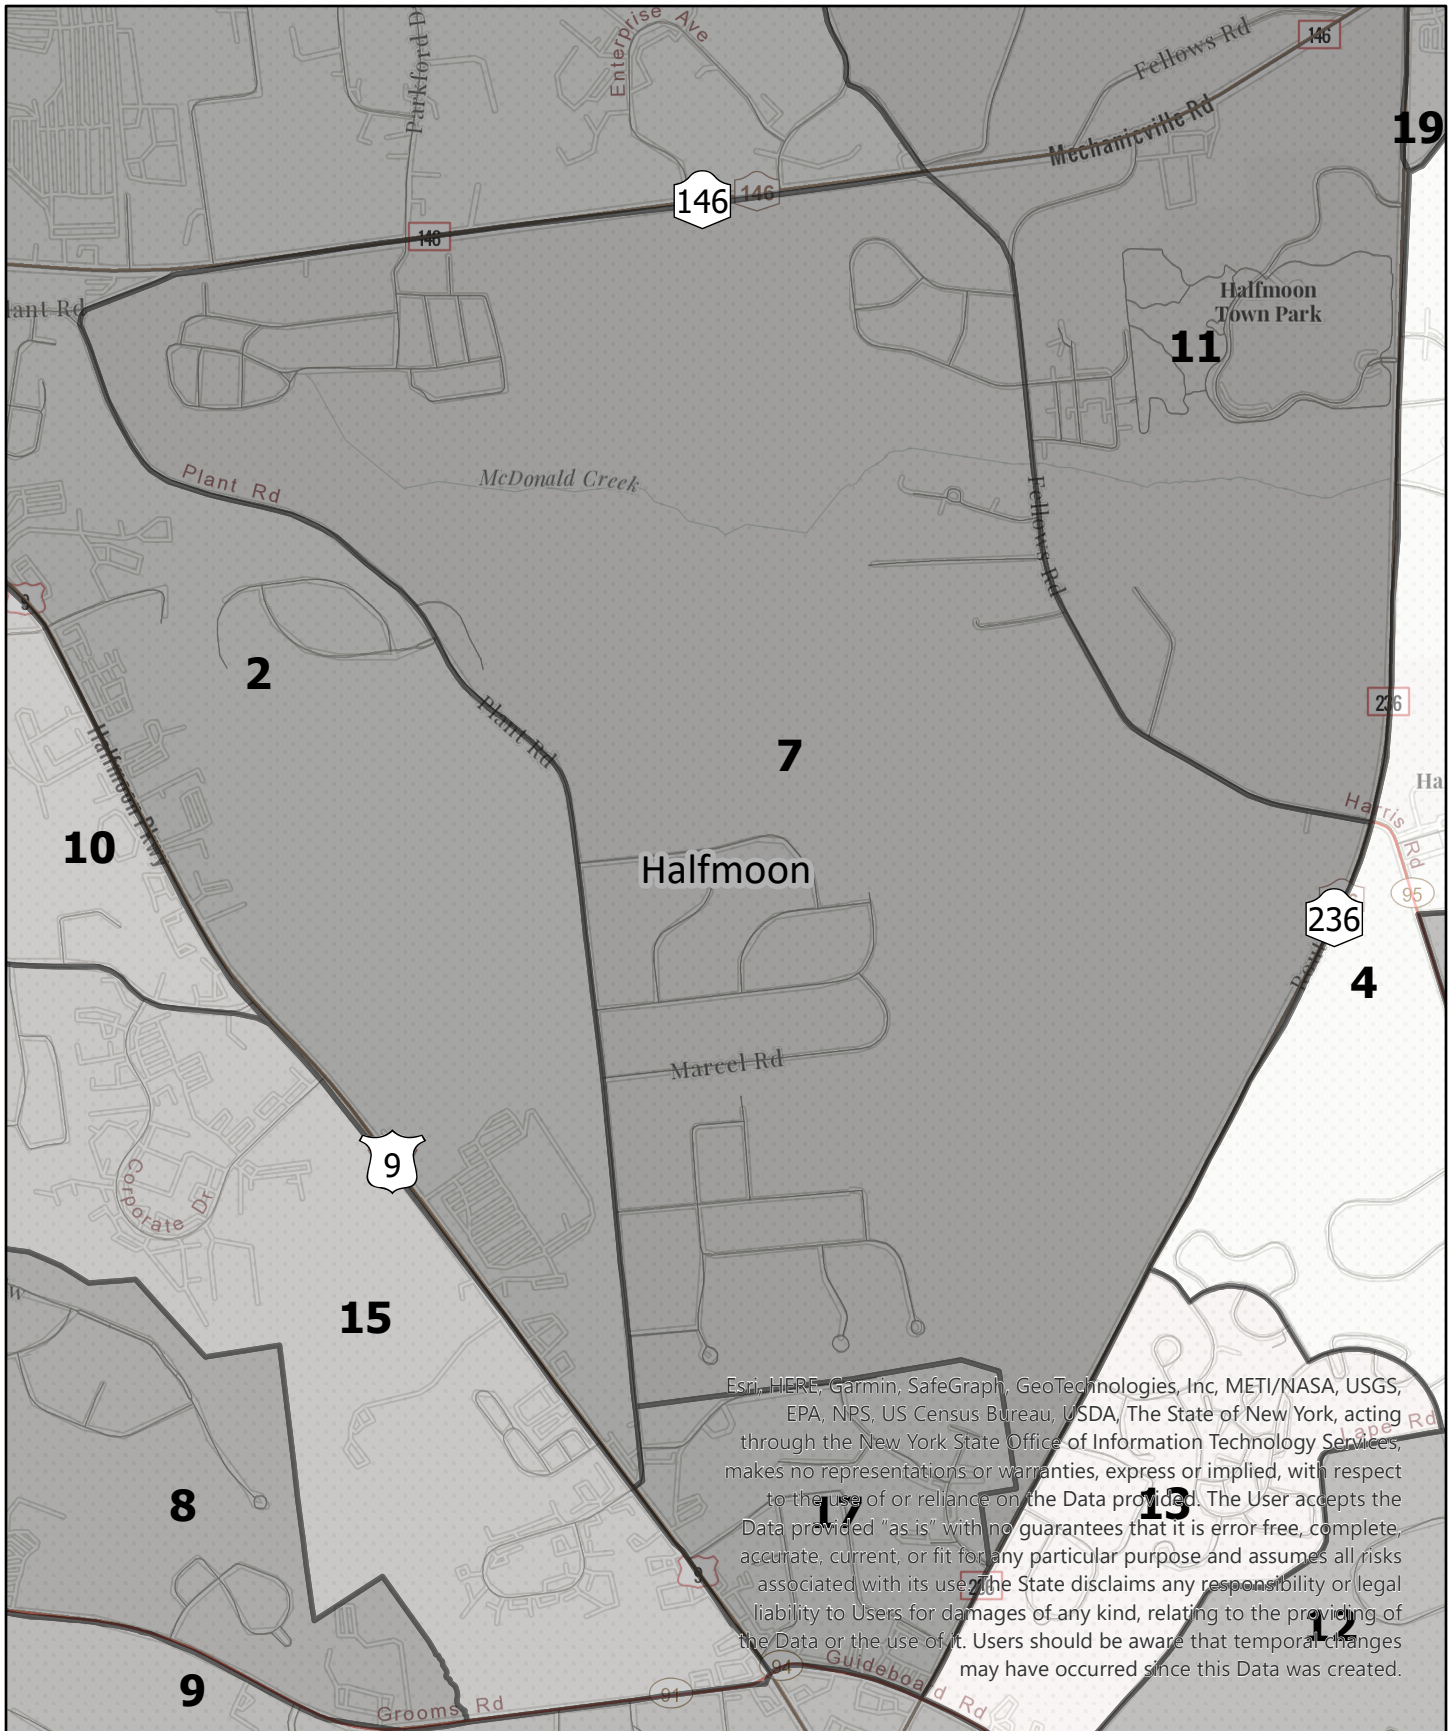

Legend

Election District

**Saratoga County
Election District**

Town: Halfmoon
District: 7