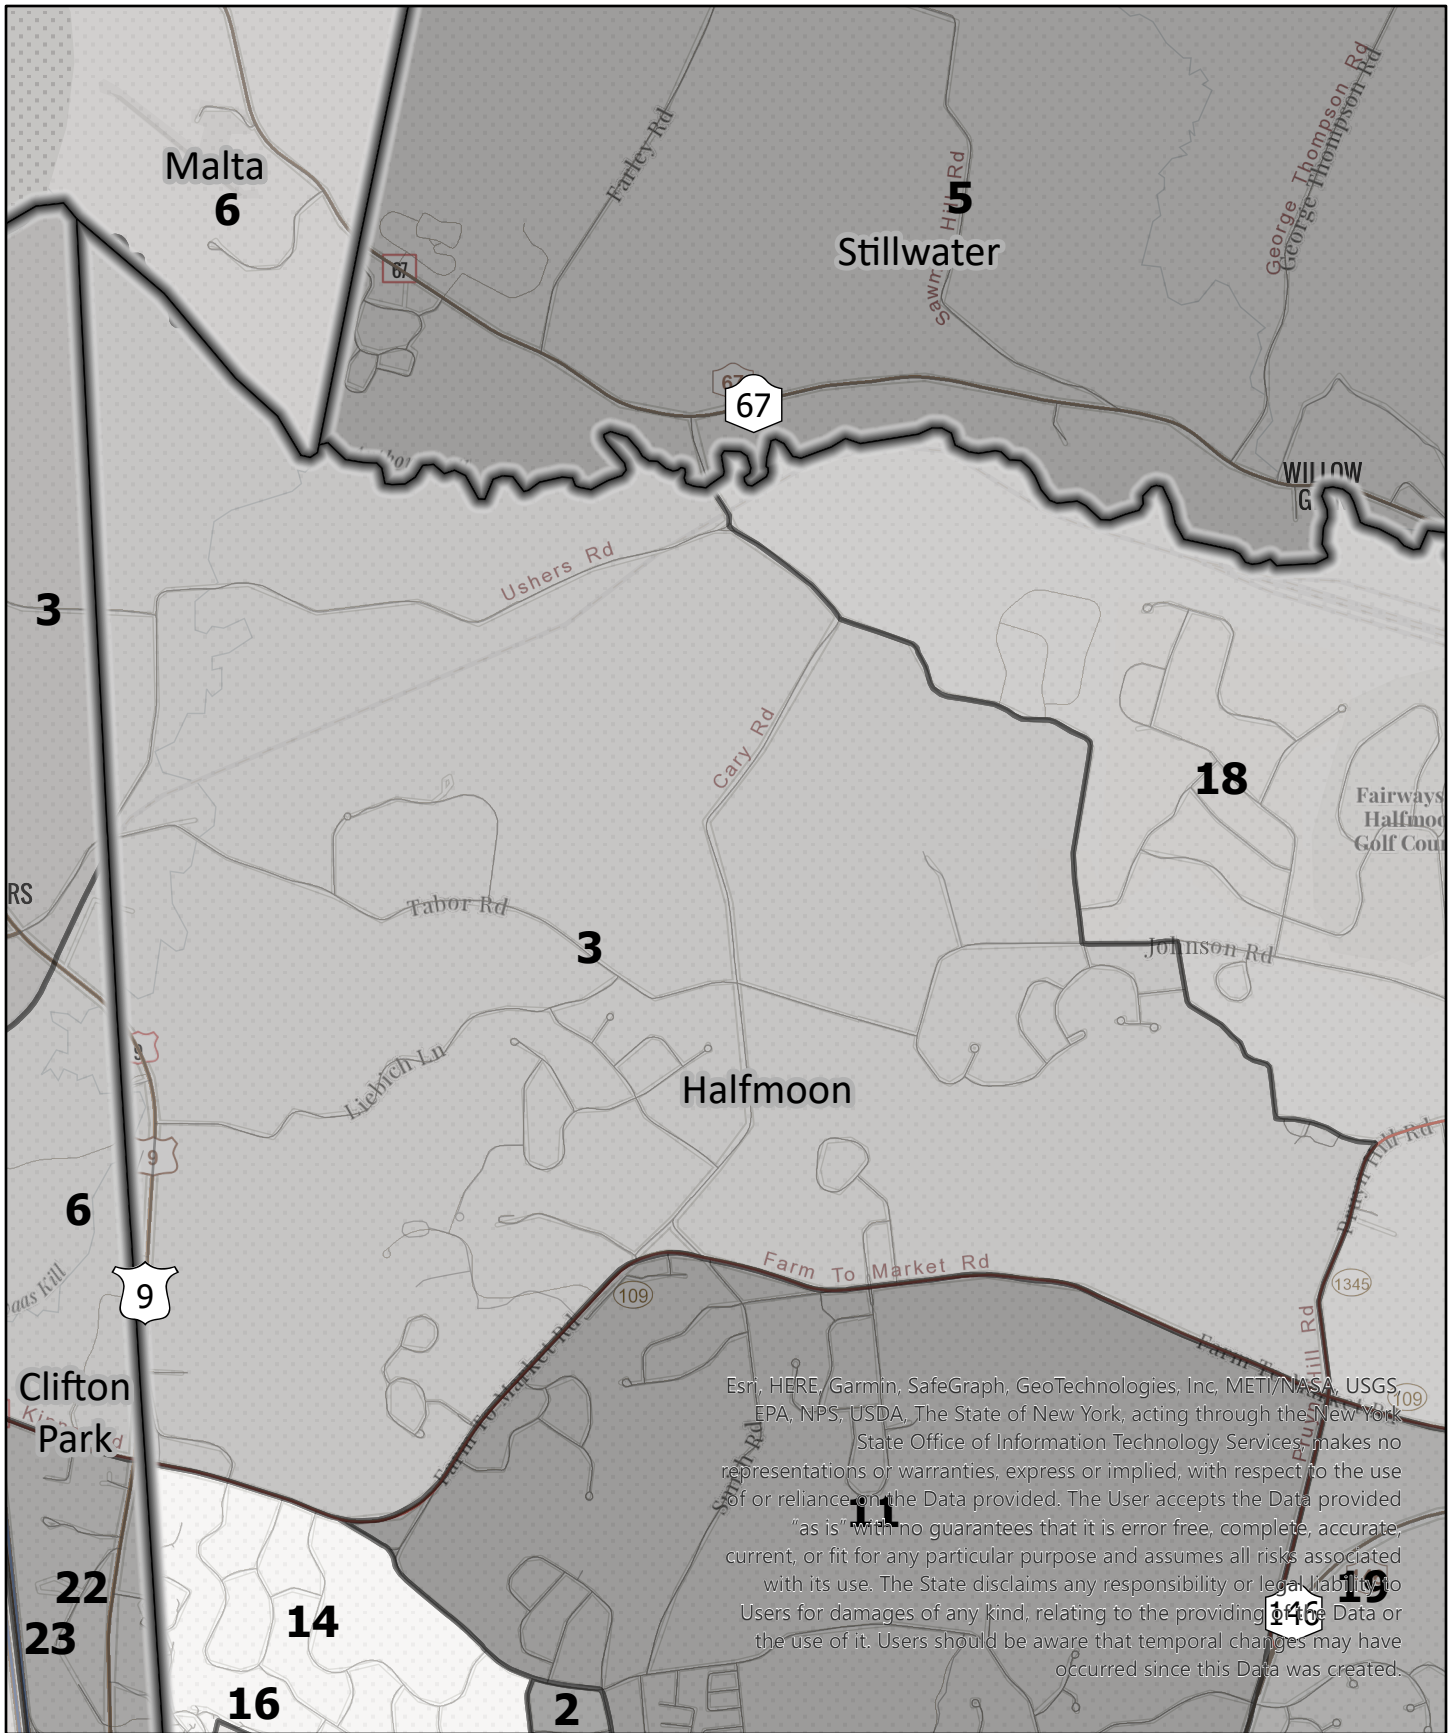

Esri, HERE, Garmin, SafeGraph, GeoTechnologies, Inc, METI/NASA, USGS, EPA, NPS, USDA, The State of New York, acting through the New York State Office of Information Technology Services, makes no representations or warranties, express or implied, with respect to the use of or reliance on the Data provided. The User accepts the Data provided "as is" with no guarantees that it is error free, complete, accurate, current, or fit for any particular purpose and assumes all risks associated with its use. The State disclaims any responsibility or legal liability to Users for damages of any kind, relating to the providing of Data or the use of it. Users should be aware that temporal changes may have occurred since this Data was created.