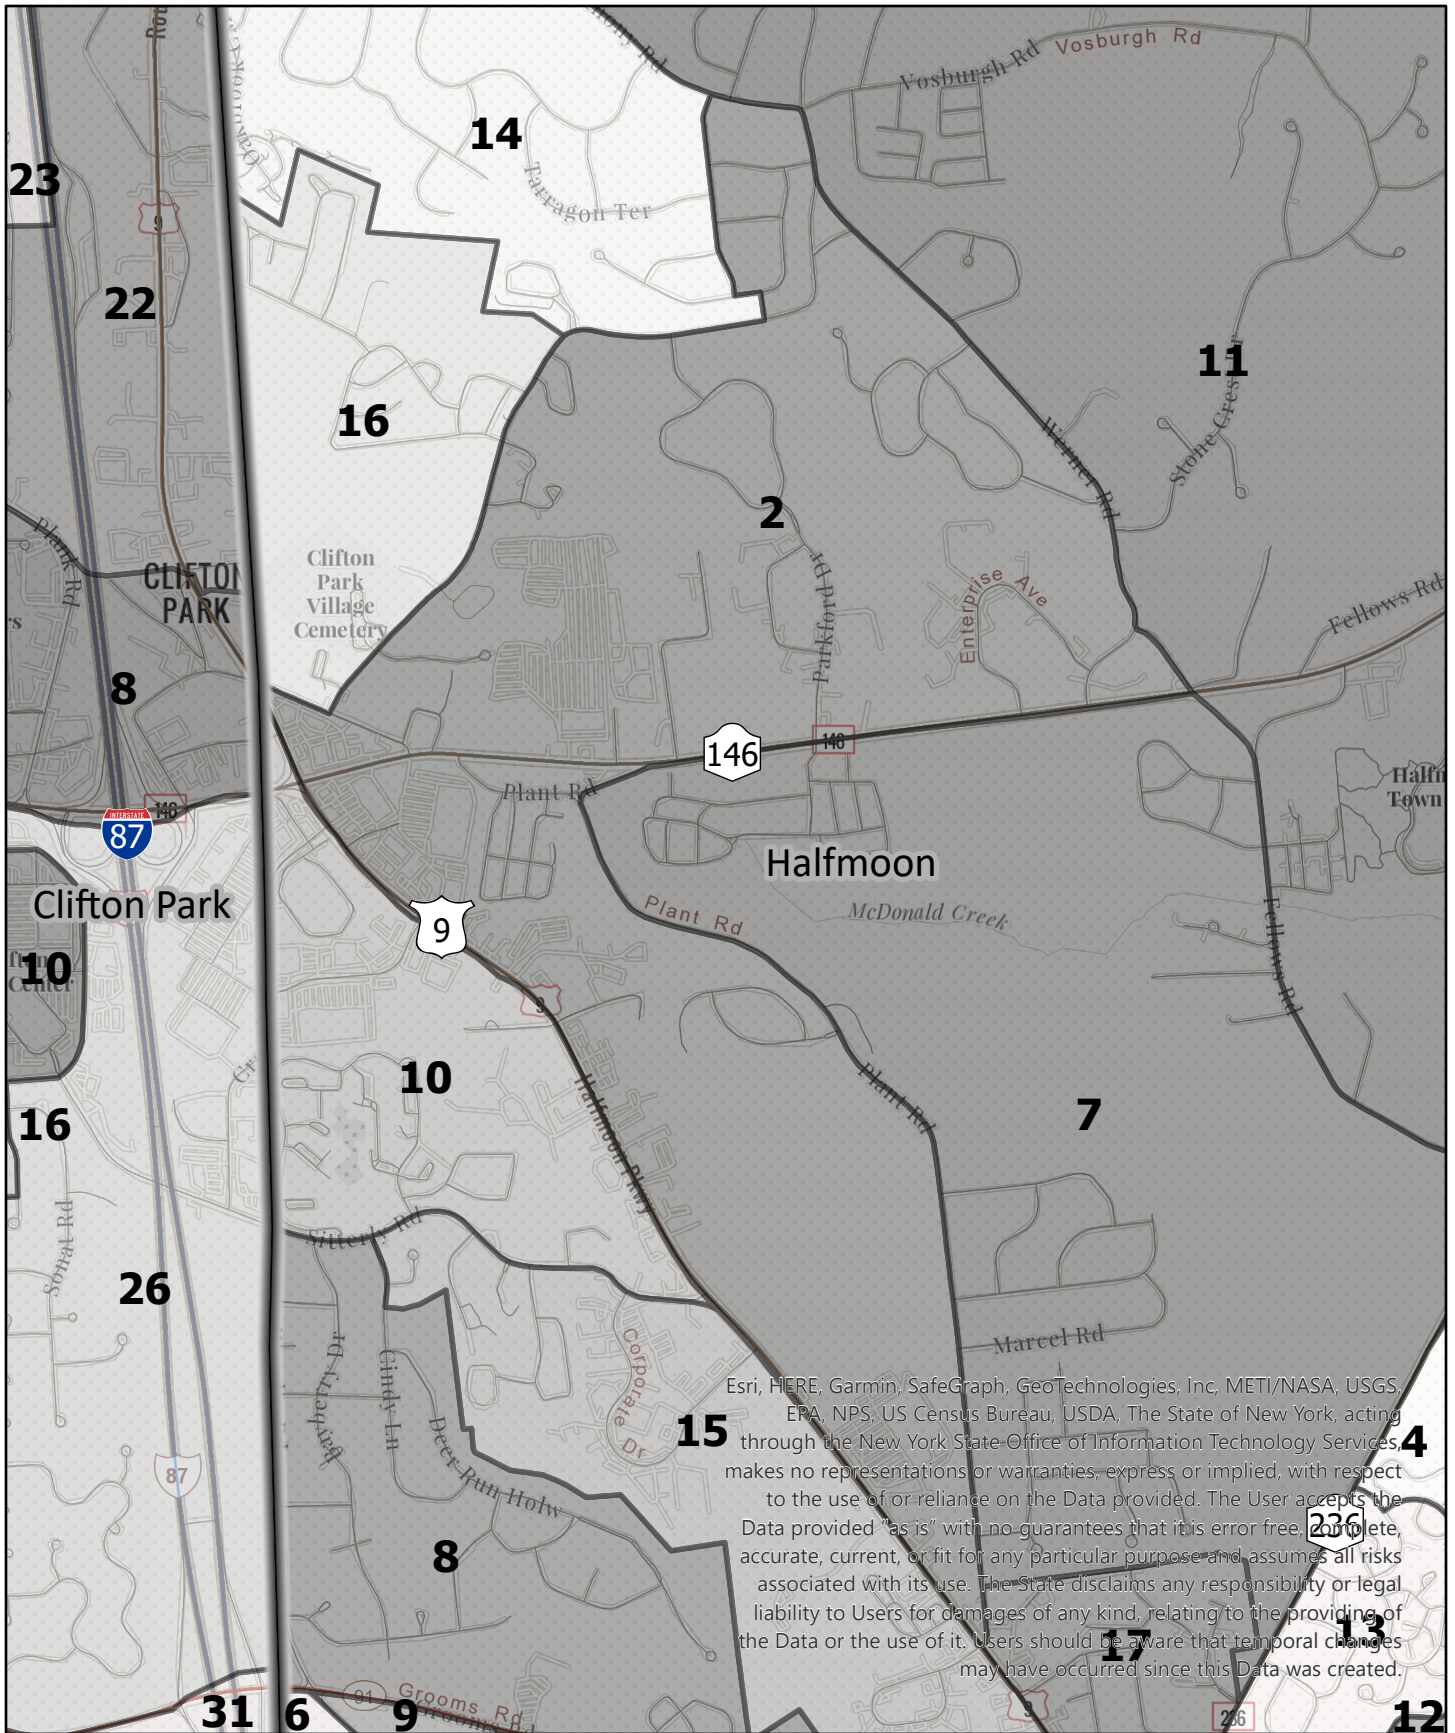

Esri, HERE, Garmin, SafeGraph, GeoTechnologies, Inc, METI/NASA, USGS, EPA, NPS, US Census Bureau, USDA, The State of New York, acting through the New York State Office of Information Technology Services makes no representations or warranties, express or implied, with respect to the use of or reliance on the Data provided. The User accepts the Data provided "as is" with no guarantees that it is error free, complete, accurate, current, or fit for any particular purpose and assumes all risks associated with its use. The State disclaims any responsibility or legal liability to Users for damages of any kind, relating to the providing of the Data or the use of it. Users should be aware that temporal changes may have occurred since this Data was created.