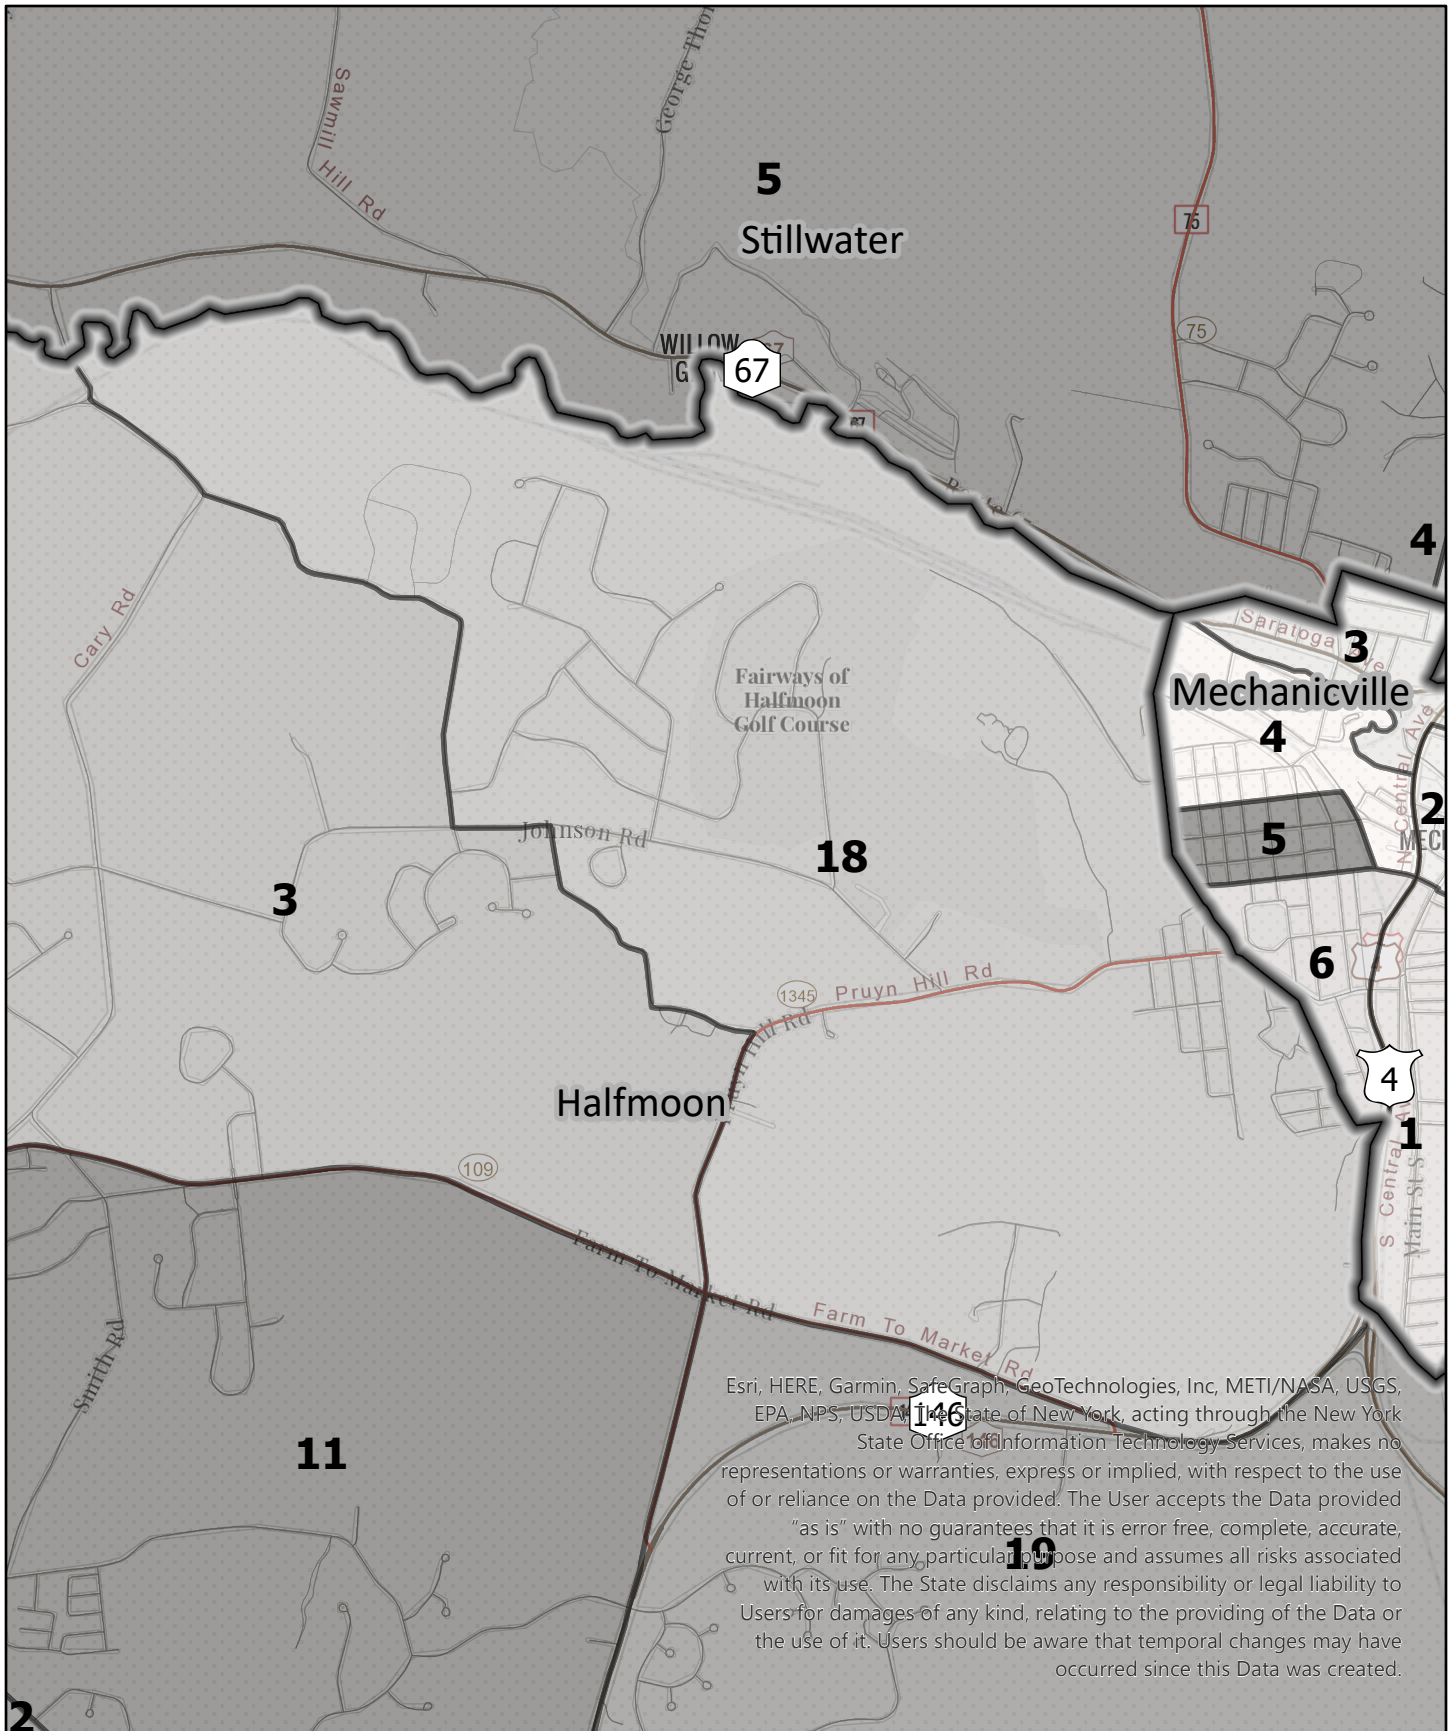

Esri, HERE, Garmin, SafeGraph, GeoTechnologies, Inc, METI/NASA, USGS, EPA, NPS, USDA, and the State of New York, acting through the New York State Office of Information Technology Services, makes no representations or warranties, express or implied, with respect to the use of or reliance on the Data provided. The User accepts the Data provided "as is" with no guarantees that it is error free, complete, accurate, current, or fit for any particular purpose and assumes all risks associated with its use. The State disclaims any responsibility or legal liability to Users for damages of any kind, relating to the providing of the Data or the use of it. Users should be aware that temporal changes may have occurred since this Data was created.