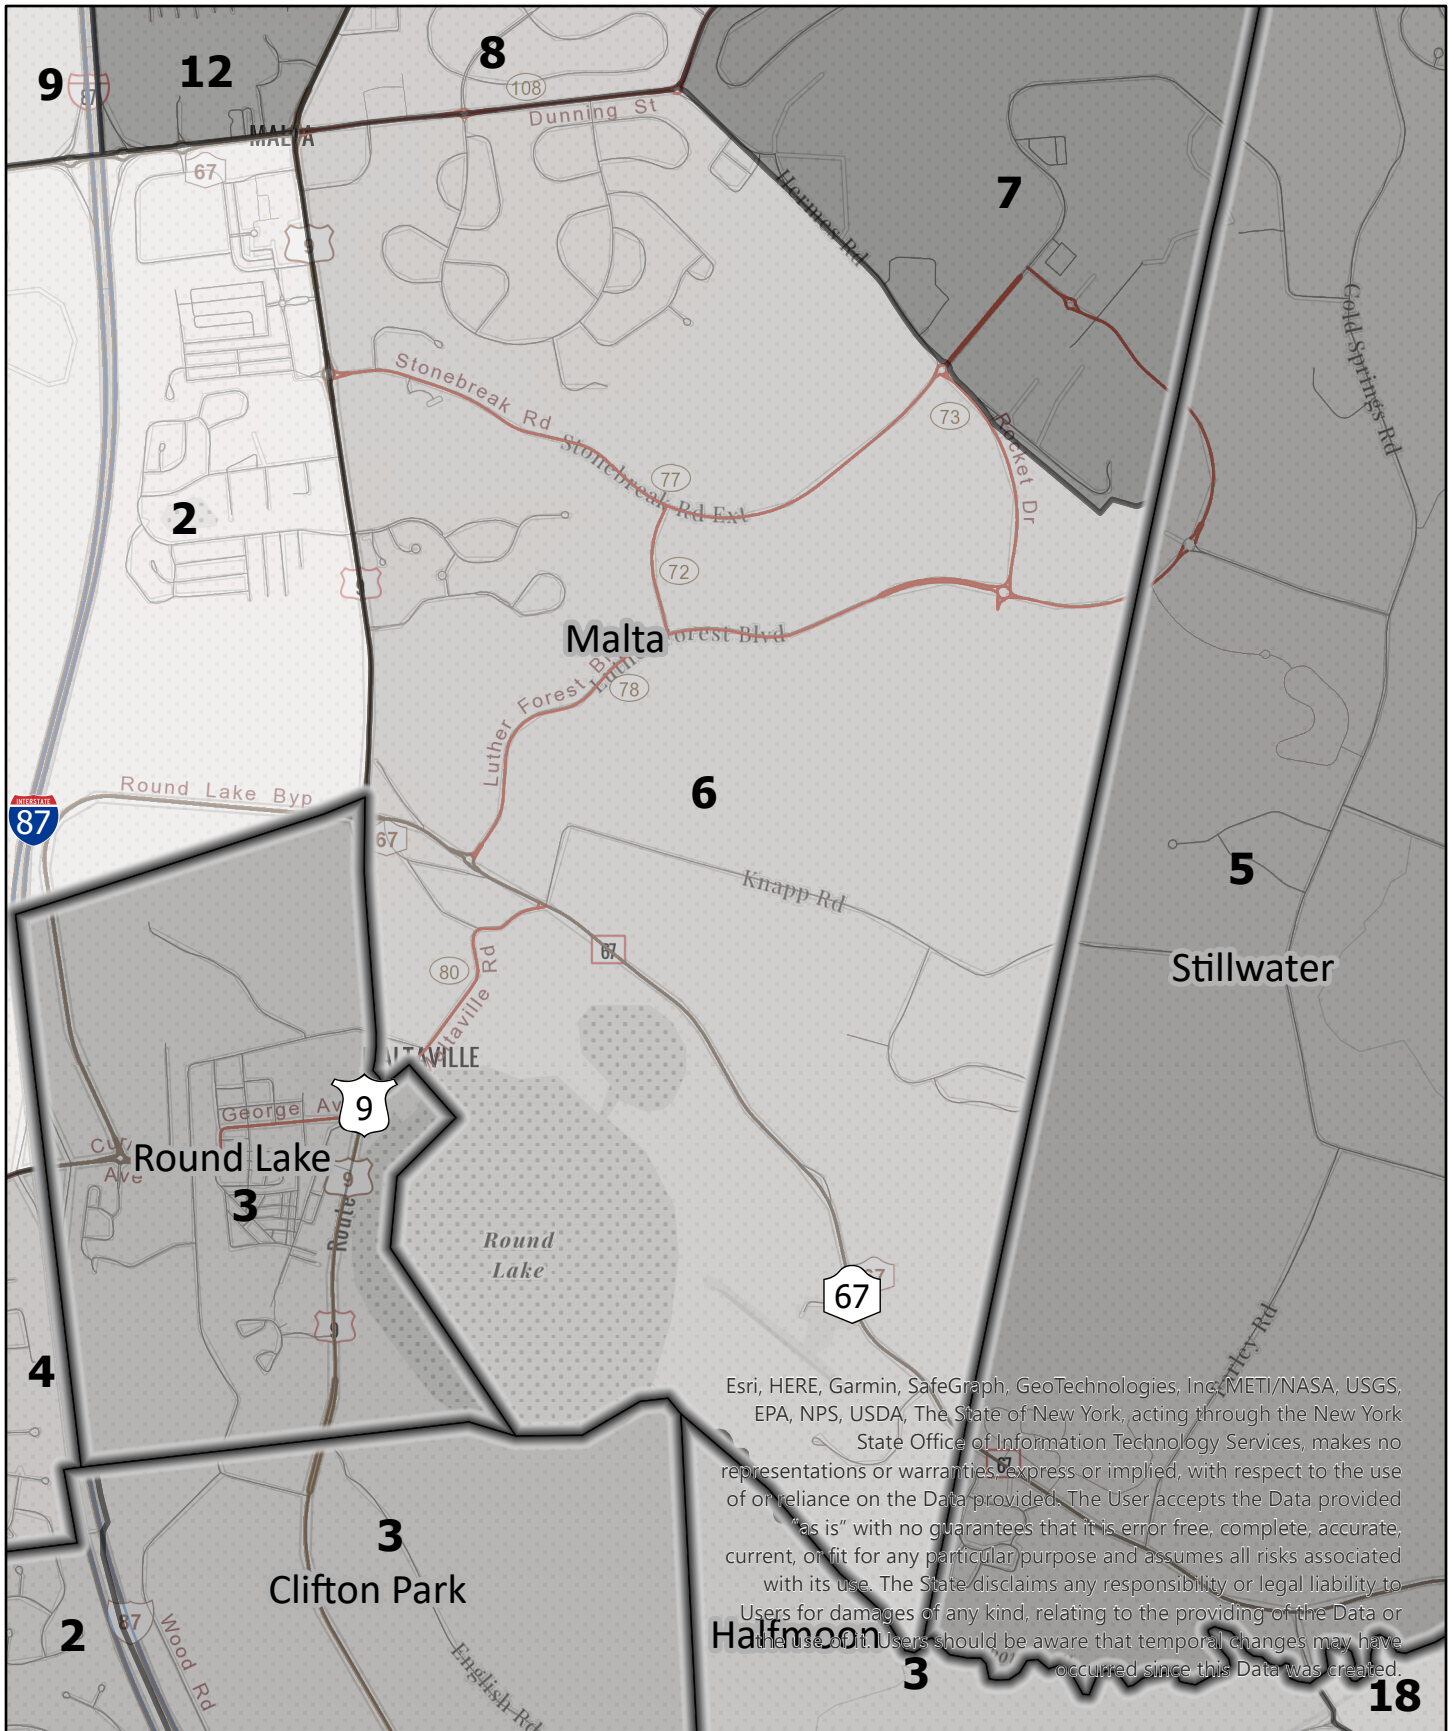

Esri, HERE, Garmin, SafeGraph, GeoTechnologies, Inc./METI/NASA, USGS, EPA, NPS, USDA, The State of New York, acting through the New York State Office of Information Technology Services, makes no representations or warranties, express or implied, with respect to the use of or reliance on the Data provided. The User accepts the Data provided "as is" with no guarantees that it is error free, complete, accurate, current, or fit for any particular purpose and assumes all risks associated with its use. The State disclaims any responsibility or legal liability to Users for damages of any kind, relating to the providing of the Data or the use of it. Users should be aware that temporal changes may have occurred since this Data was created.