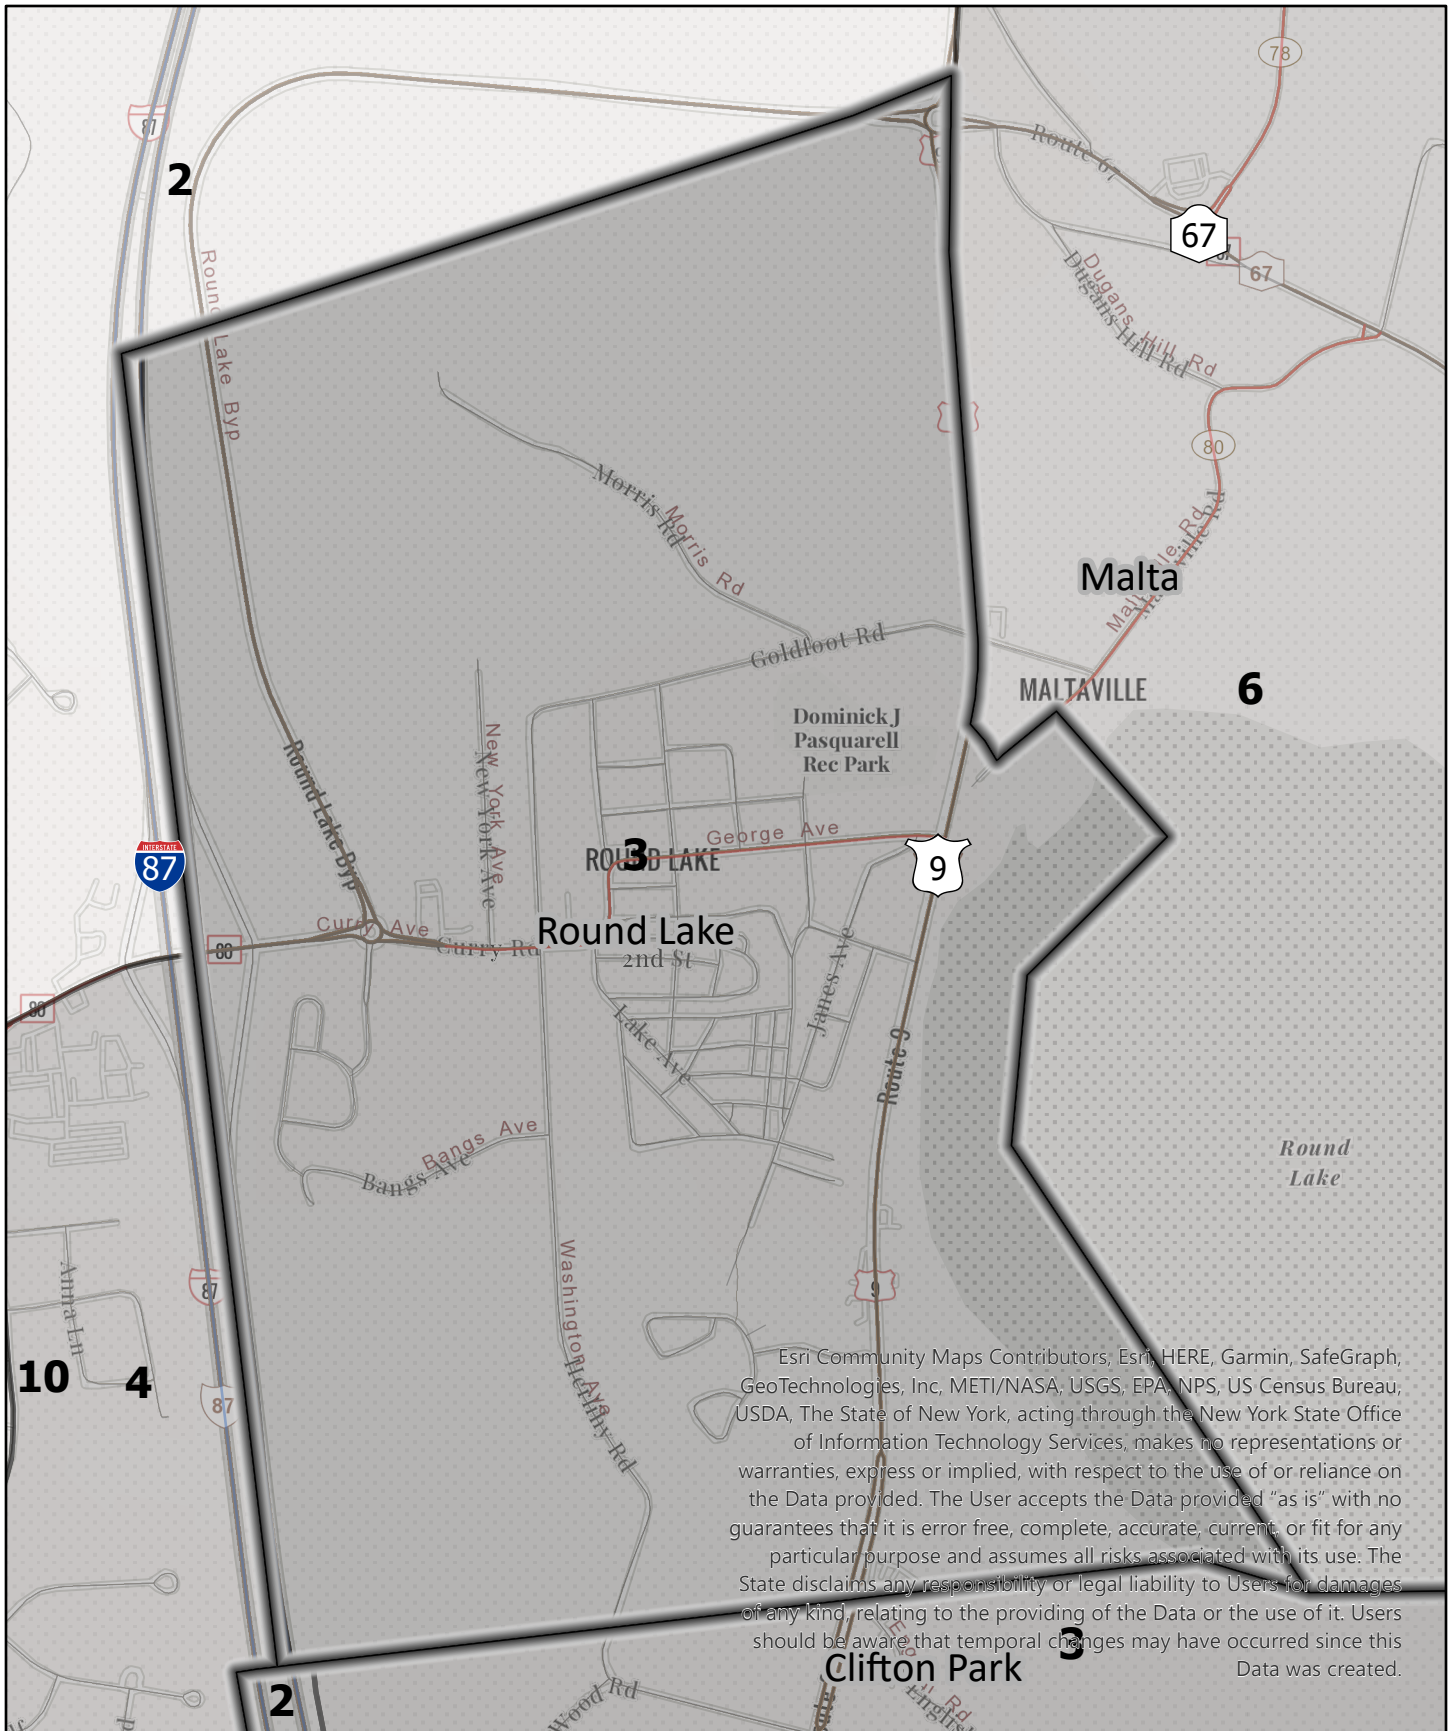

Legend

Election District

**Saratoga County
Election District**

Town: Malta

District: 2

Legend

Election District

**Saratoga County
Election District**