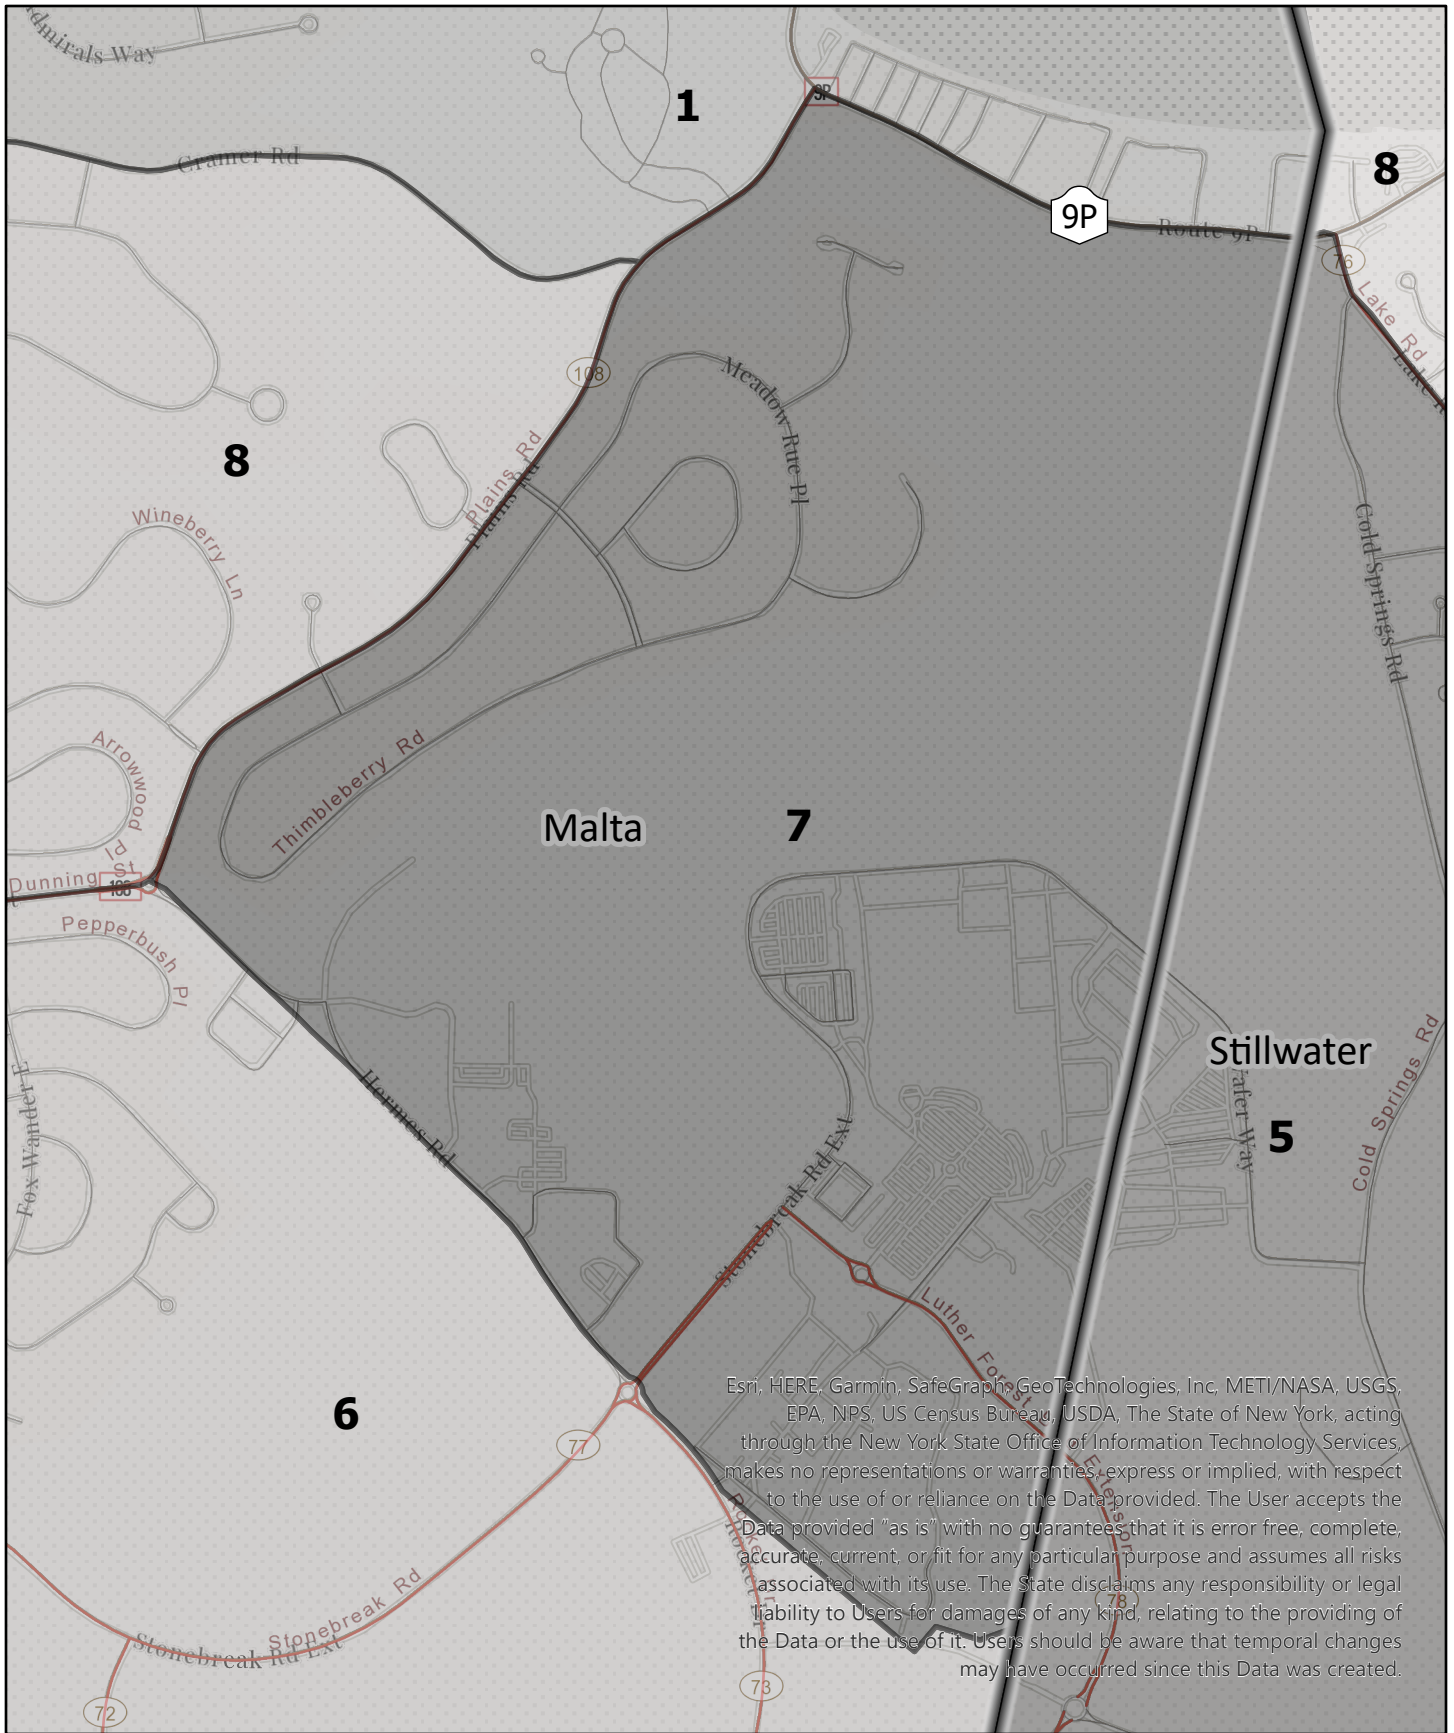

Legend

Election District

**Saratoga County
Election District**

Town: Malta
District: 6

Legend

Election District

**Saratoga County
Election District**

Town: Malta
District: 7