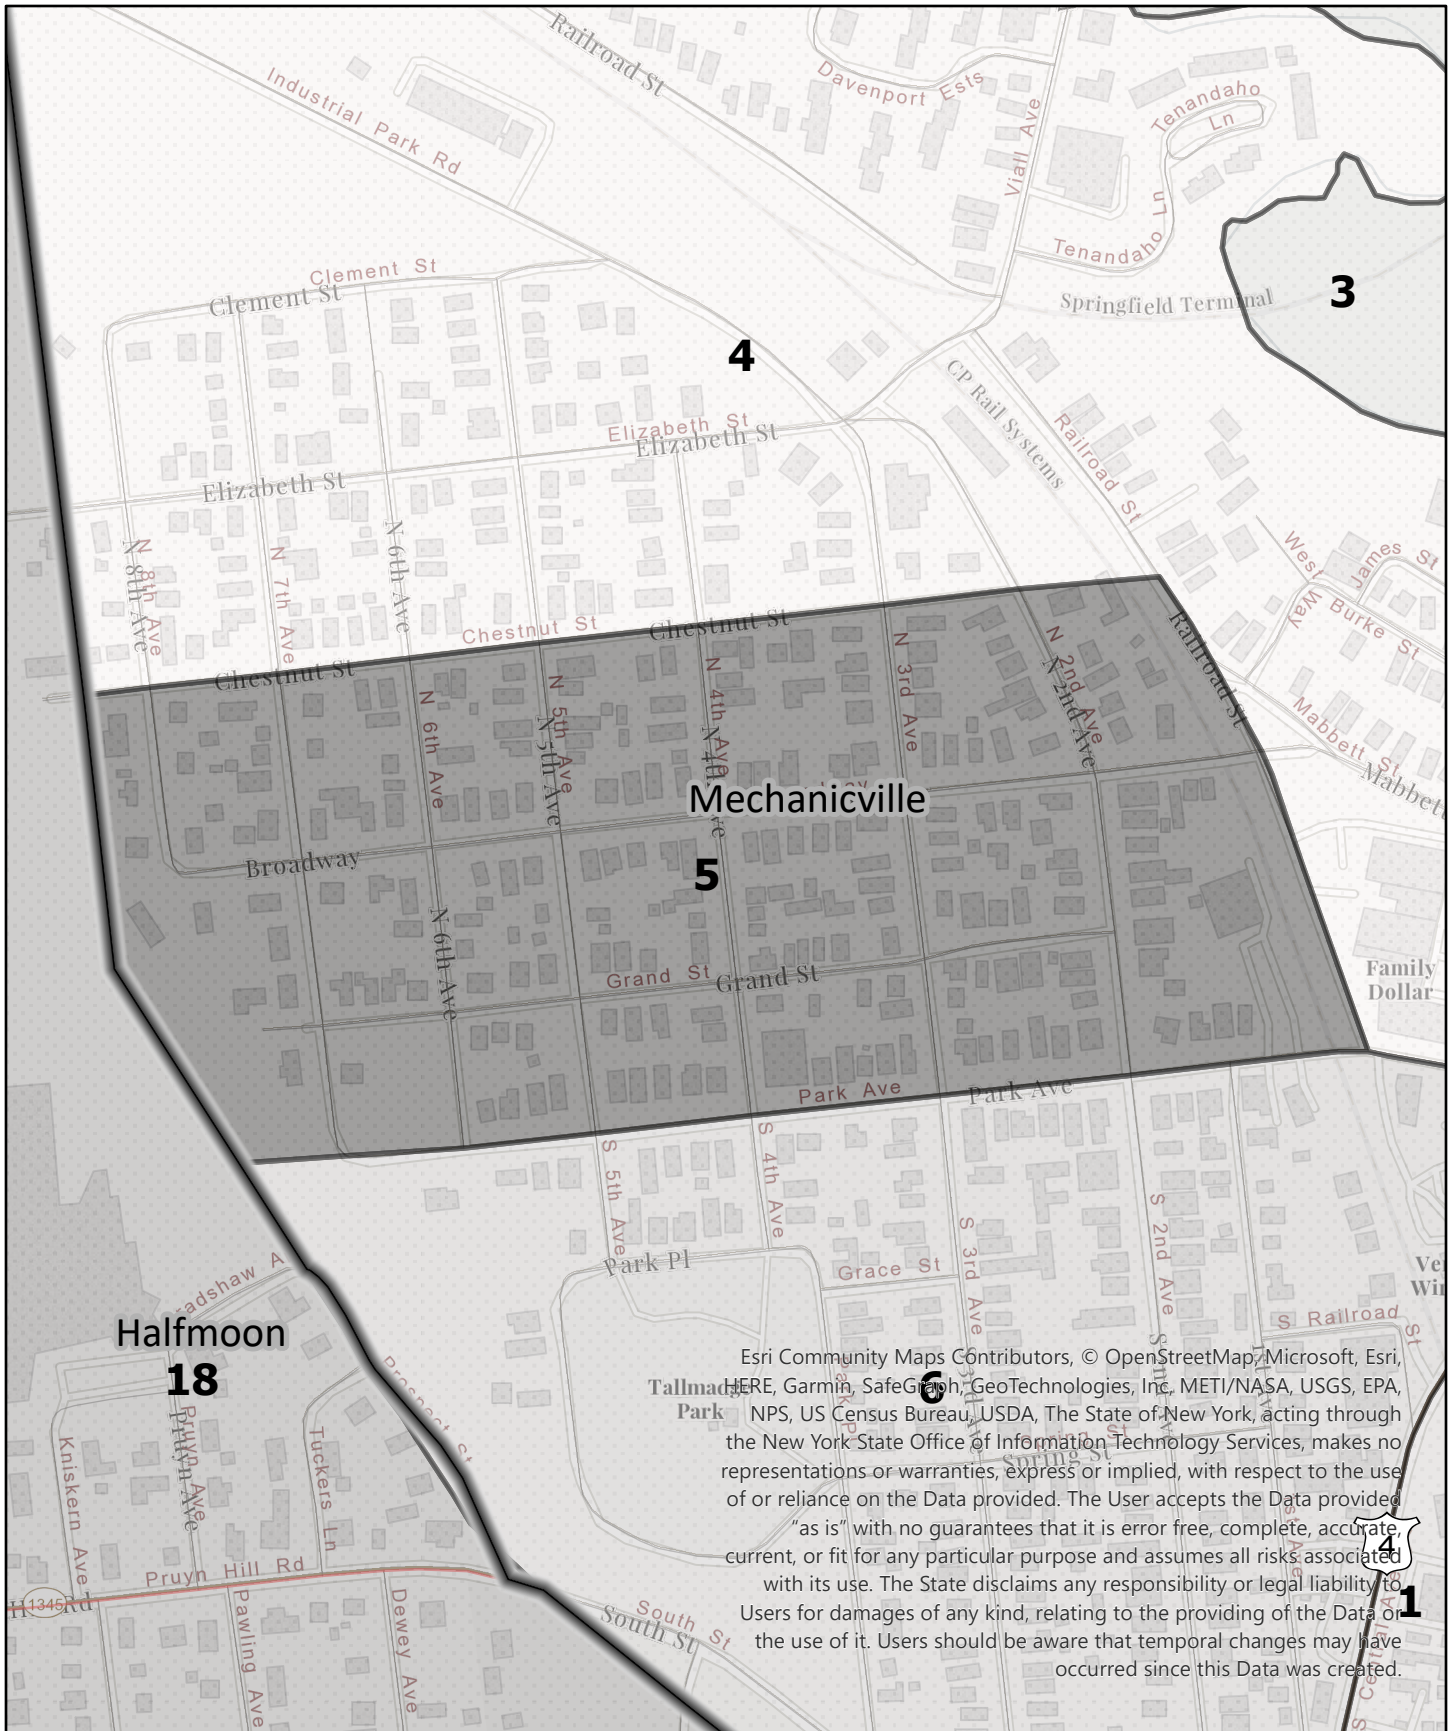

Legend

Election District

**Saratoga County
Election District**
Town: Mechanicville
District: 5