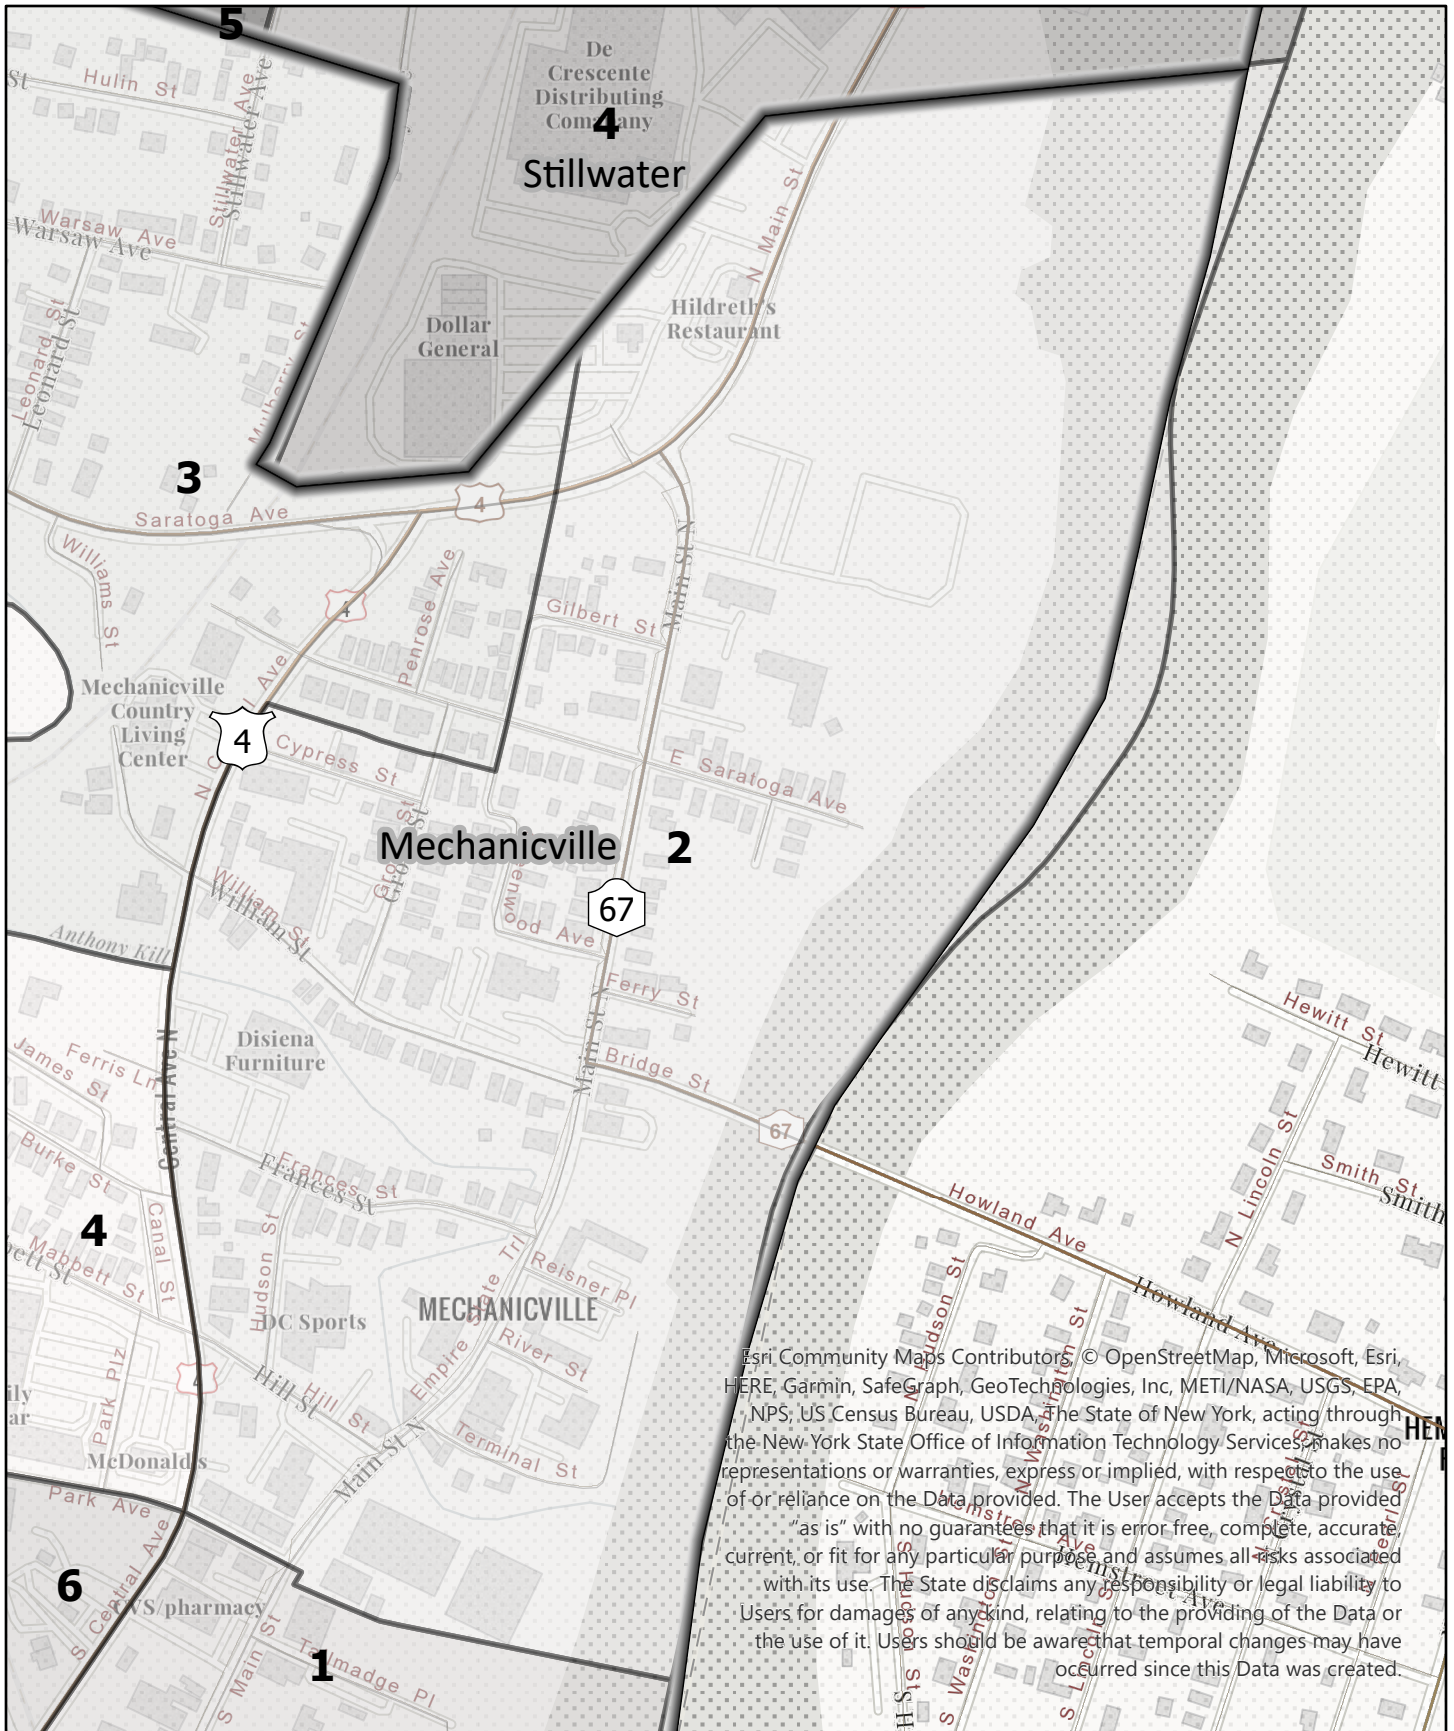

Legend

Election District

**Saratoga County
Election District**
Town: Mechanicville
District: 1

Esri Community Maps Contributors, © OpenStreetMap, Microsoft, Esri, HERE, Garmin, SafeGraph, GeoTechnologies, Inc, METI/NASA, USGS, EPA, NPS, US Census Bureau, USDA, The State of New York, acting through the New York State Office of Information Technology Services, makes no representations or warranties, express or implied, with respect to the use of or reliance on the Data provided. The User accepts the Data provided "as is" with no guarantees that it is error free, complete, accurate, current, or fit for any particular purpose, and assumes all risks associated with its use. The State disclaims any responsibility or legal liability to Users for damages of any kind, relating to the providing of the Data or the use of it. Users should be aware that temporal changes may have occurred since this Data was created.

Legend

Election District

**Saratoga County
Election District**
Town: Mechanicville
District: 2

Esri Community Maps Contributors, © OpenStreetMap, Microsoft, Esri, HERE, Garmin, SafeGraph, GeoTechnologies, Inc, METI/NASA, USGS, EPA, NPS, US Census Bureau, USDA, The State of New York, acting through the New York State Office of Information Technology Services, makes no representations or warranties, express or implied, with respect to the use of or reliance on the Data provided. The User accepts the Data provided "as is" with no guarantees that it is error free, complete, accurate, current, or fit for any particular purpose and assumes all risks associated with its use. The State disclaims any responsibility or legal liability to Users for damages of any kind, relating to the providing of the Data or the use of it. Users should be aware that temporal changes may have occurred since this Data was created.

Legend

Election District

**Saratoga County
Election District**
Town: Mechanicville
District: 6