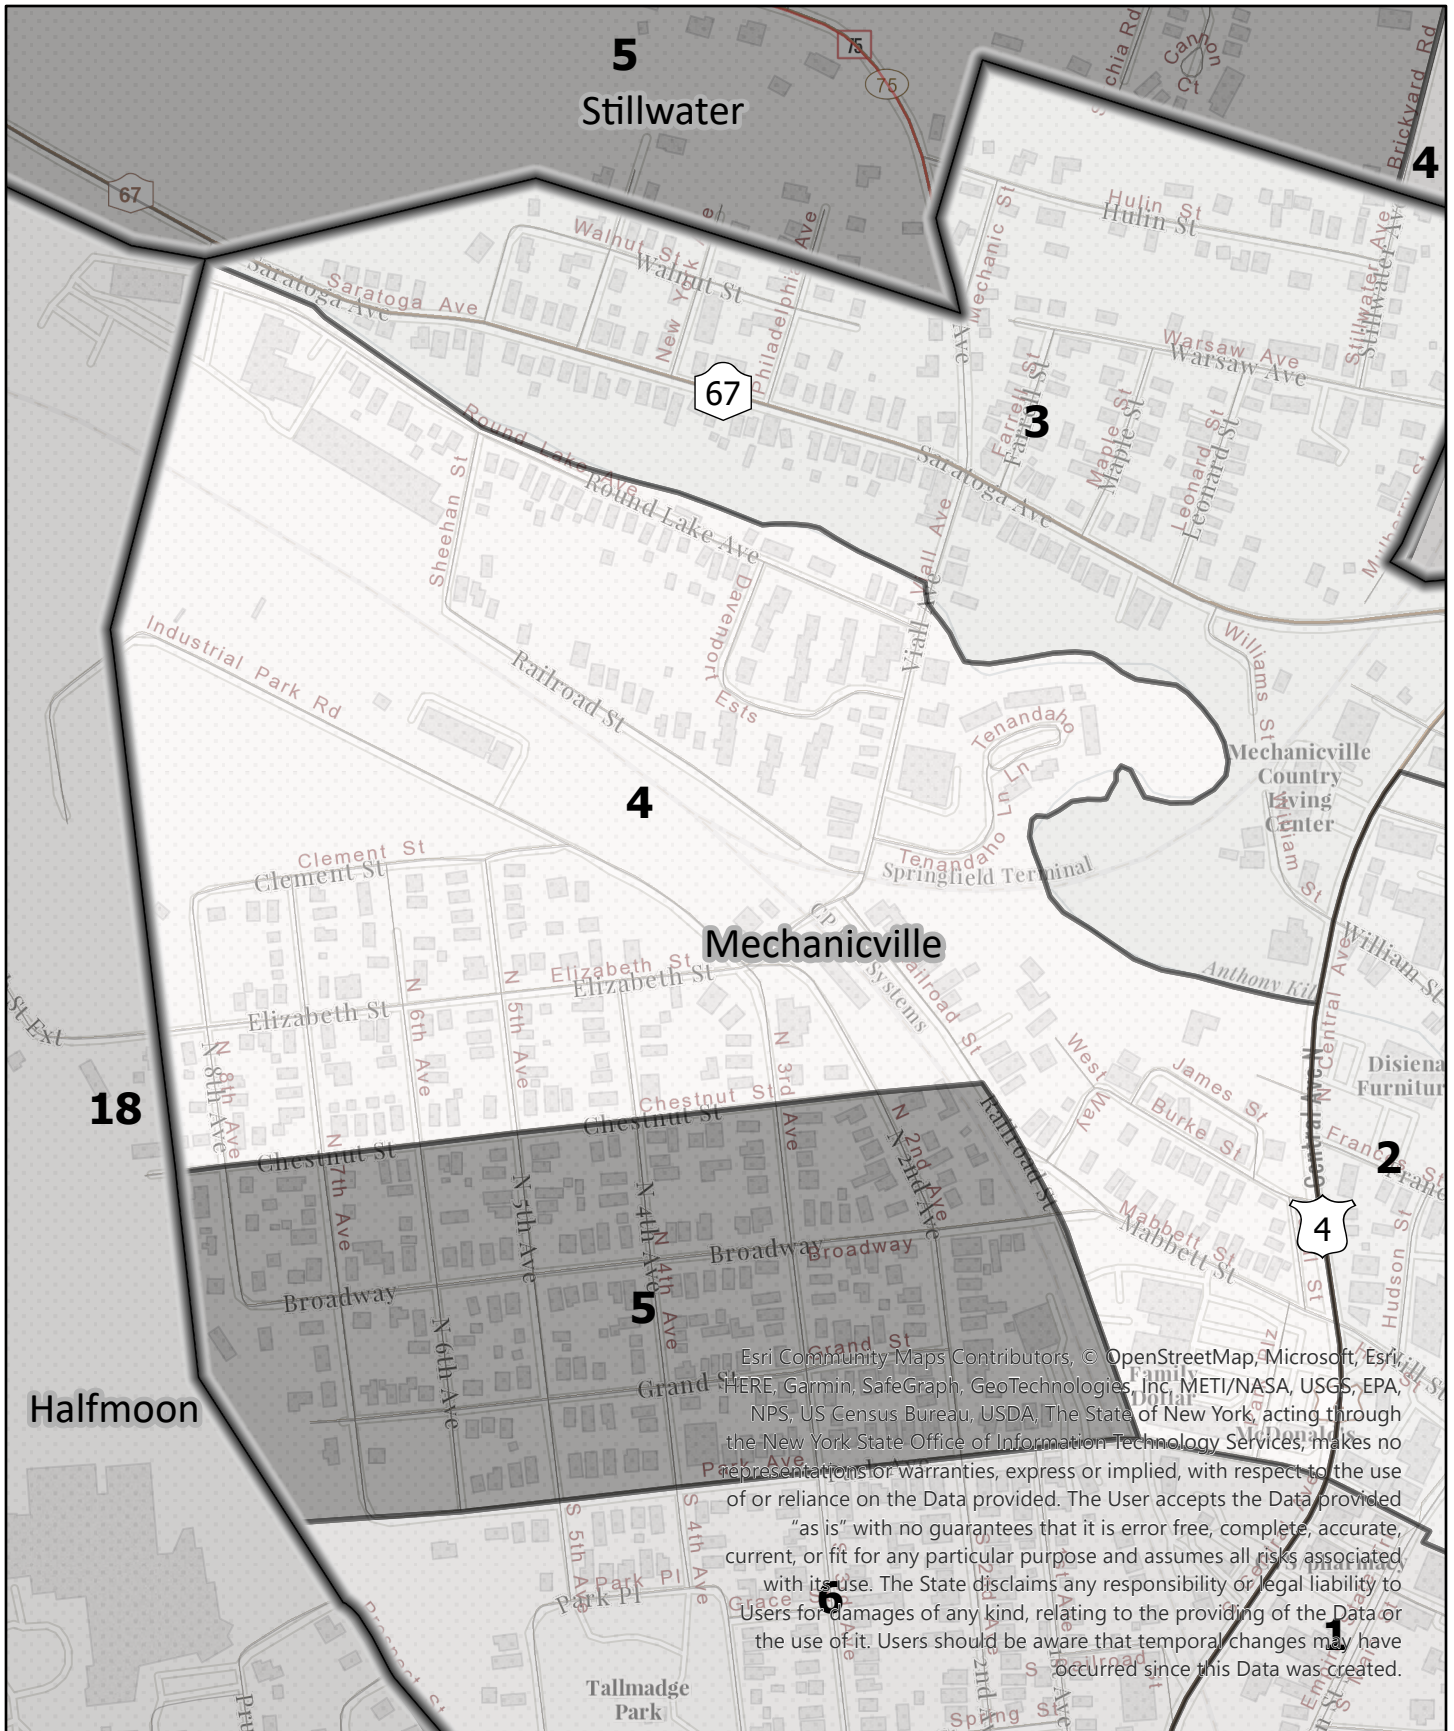

Legend

Election District

**Saratoga County
Election District**
Town: Mechanicville
District: 1

Esri Community Maps Contributors, © OpenStreetMap, Microsoft, Esri, HERE, Garmin, SafeGraph, GeoTechnologies, Inc, METI/NASA, USGS, EPA, NPS, US Census Bureau, USDA, The State of New York, acting through the New York State Office of Information Technology Services, makes no representations or warranties, express or implied, with respect to the use of or reliance on the Data provided. The User accepts the Data provided "as is" with no guarantees that it is error free, complete, accurate, current, or fit for any particular purpose, and assumes all risks associated with its use. The State disclaims any responsibility or legal liability to Users for damages of any kind, relating to the providing of the Data or the use of it. Users should be aware that temporal changes may have occurred since this Data was created.

Legend

Election District

**Saratoga County
Election District**
Town: Mechanicville
District: 2

Esri Community Maps Contributors, © OpenStreetMap, Microsoft, Esri, HERE, Garmin, SafeGraph, GeoTechnologies, Inc, METI/NASA, USGS, EPA, NPS, US Census Bureau, USDA, The State of New York, acting through the New York State Office of Information Technology Services, makes no representations or warranties, express or implied, with respect to the use of or reliance on the Data provided. The User accepts the Data provided "as is" with no guarantees that it is error free, complete, accurate, current, or fit for any particular purpose and assumes all risks associated with its use. The State disclaims any responsibility or legal liability to Users for damages of any kind, relating to the providing of the Data or the use of it. Users should be aware that temporal changes may have occurred since this Data was created.

Legend

Election District

**Saratoga County
Election District**
Town: Mechanicville
District: 6