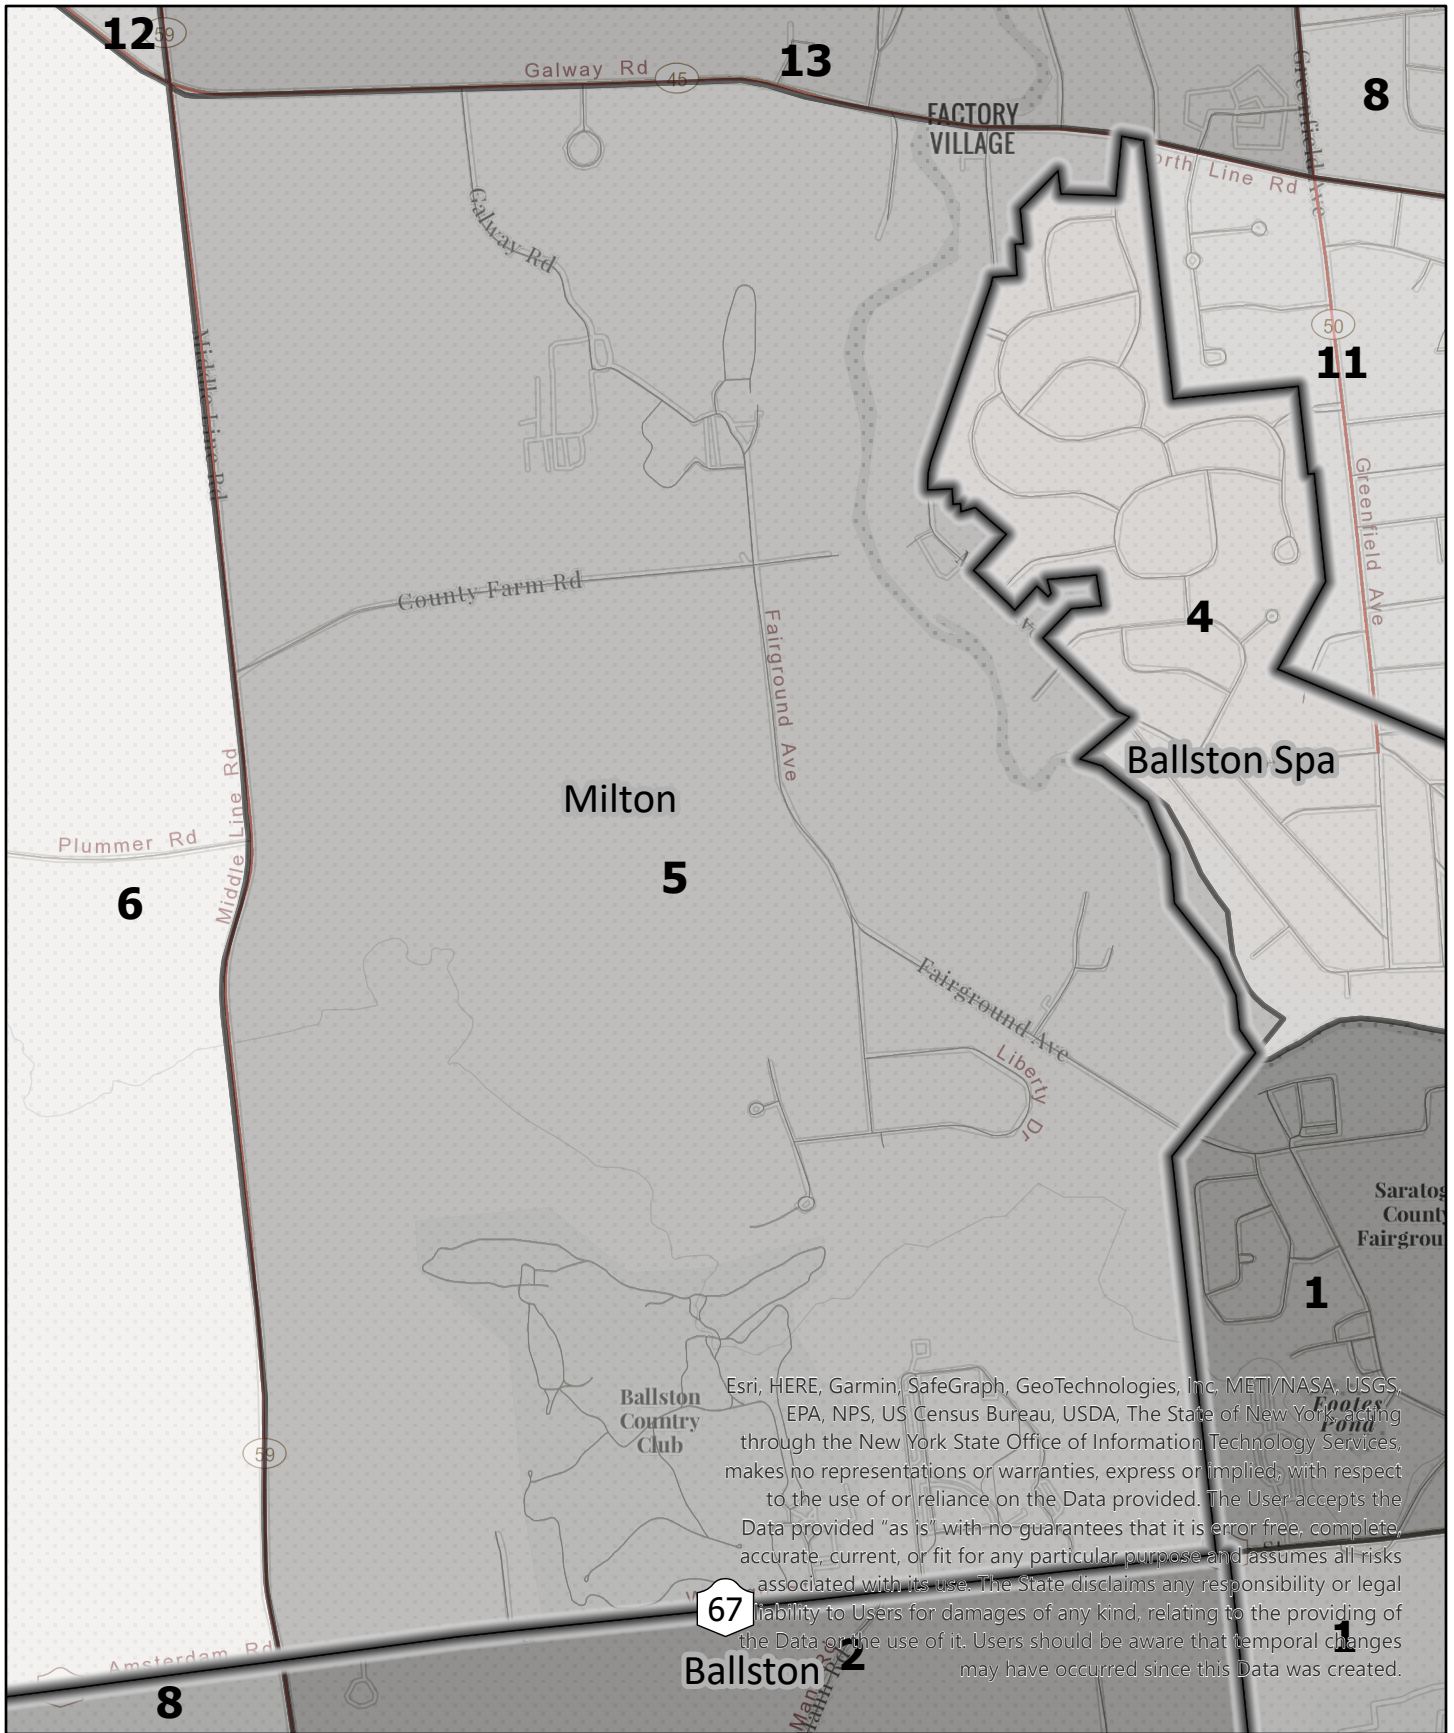

Legend

Election District

**Saratoga County
Election District**

Town: Milton
District: 3

Legend

Election District

**Saratoga County
Election District**

Town: Milton
District: 4