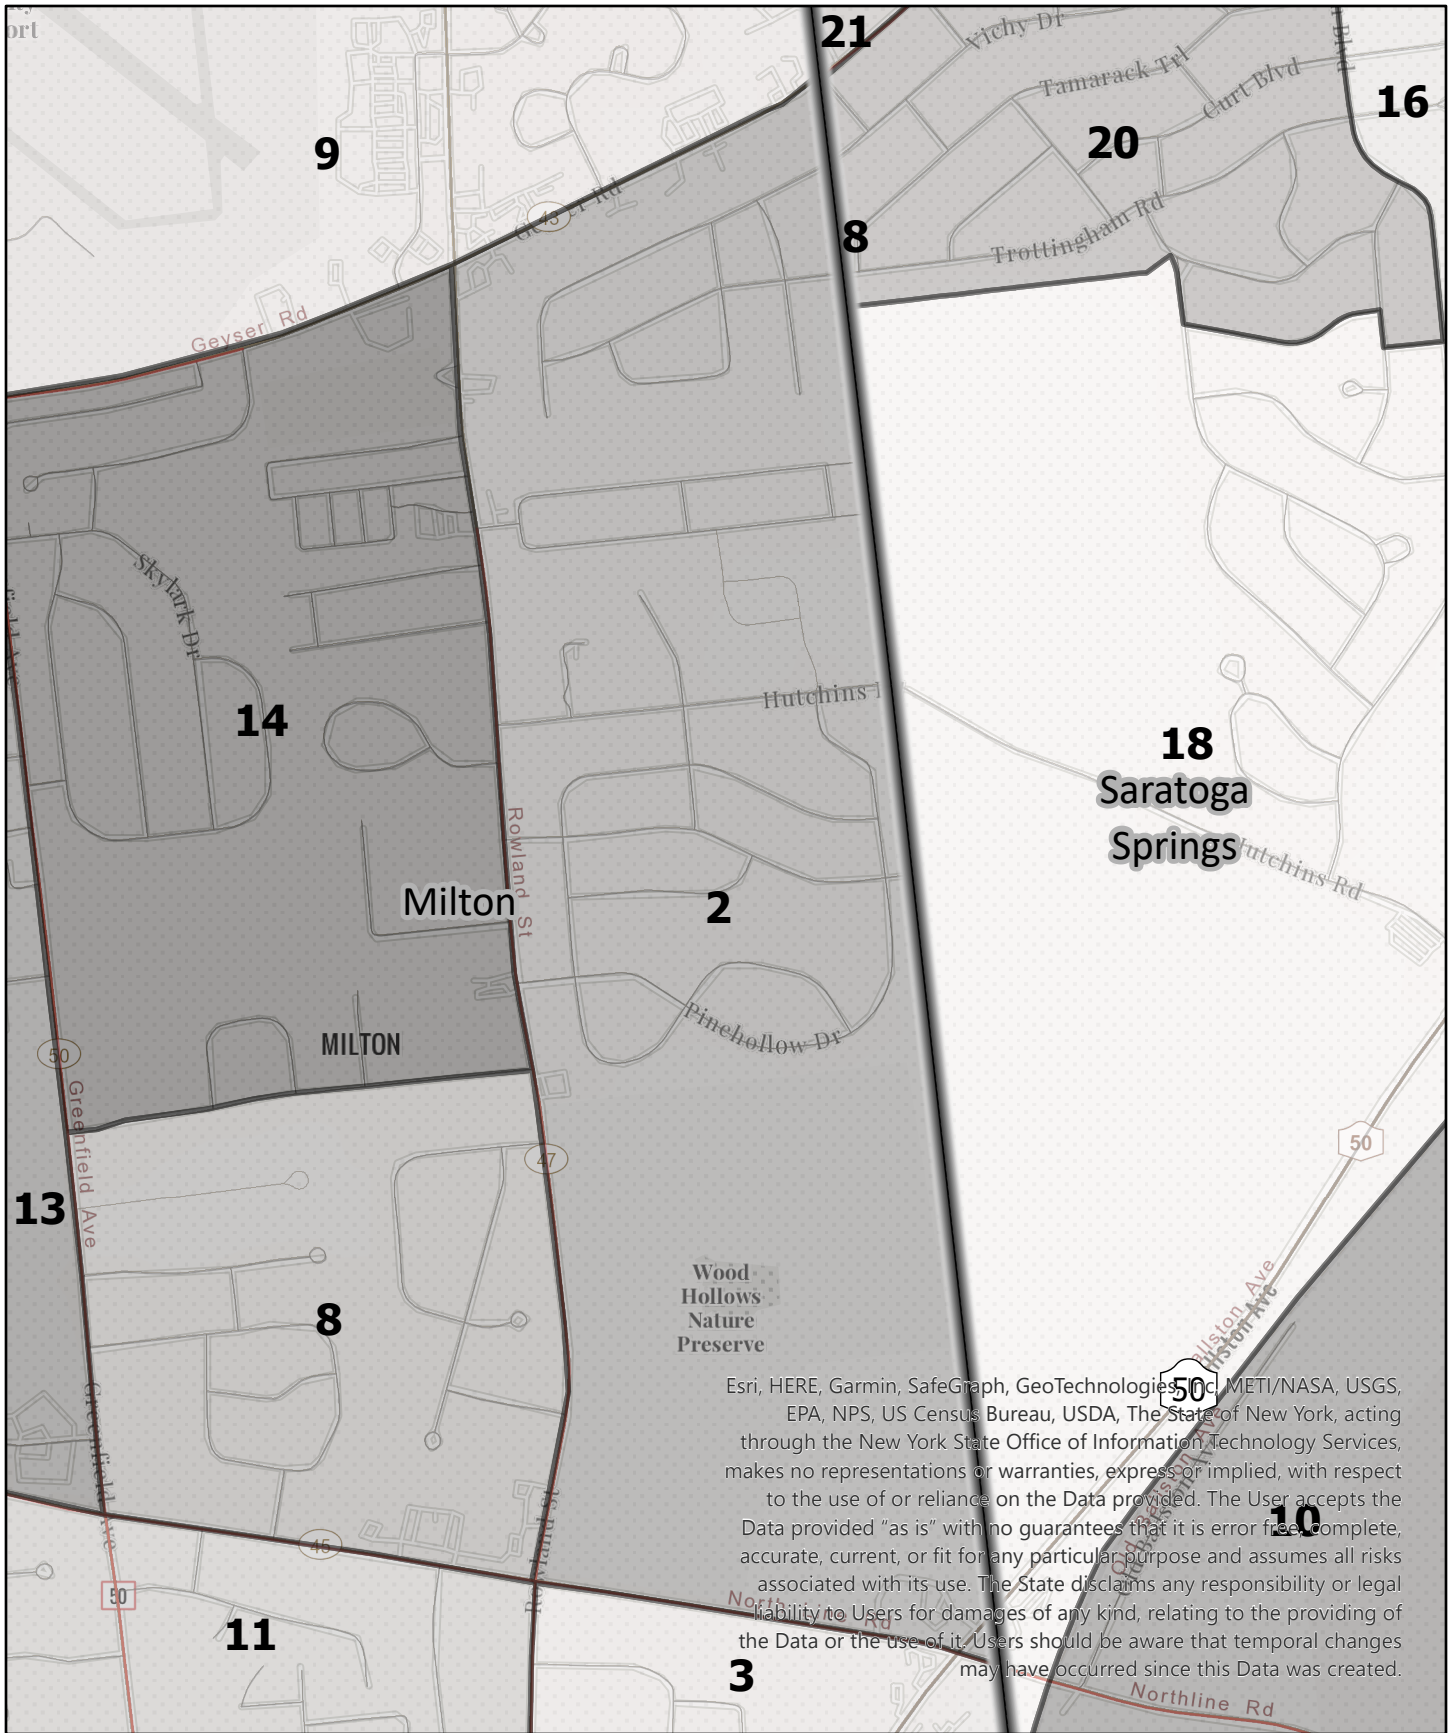

Esri, HERE, Garmin, SafeGraph, GeoTechnologies, Inc., METI/NASA, USGS, EPA, NPS, US Census Bureau, USDA, The State of New York, acting through the New York State Office of Information Technology Services, makes no representations or warranties, express or implied, with respect to the use of or reliance on the Data provided. The User accepts the Data provided "as is" with no guarantees that it is error free, complete, accurate, current, or fit for any particular purpose and assumes all risks associated with its use. The State disclaims any responsibility or legal liability to Users for damages of any kind, relating to the providing of the Data or the use of it. Users should be aware that temporal changes may have occurred since this Data was created.

Legend

Election District

**Saratoga County
Election District**

Town: Milton
District: 2