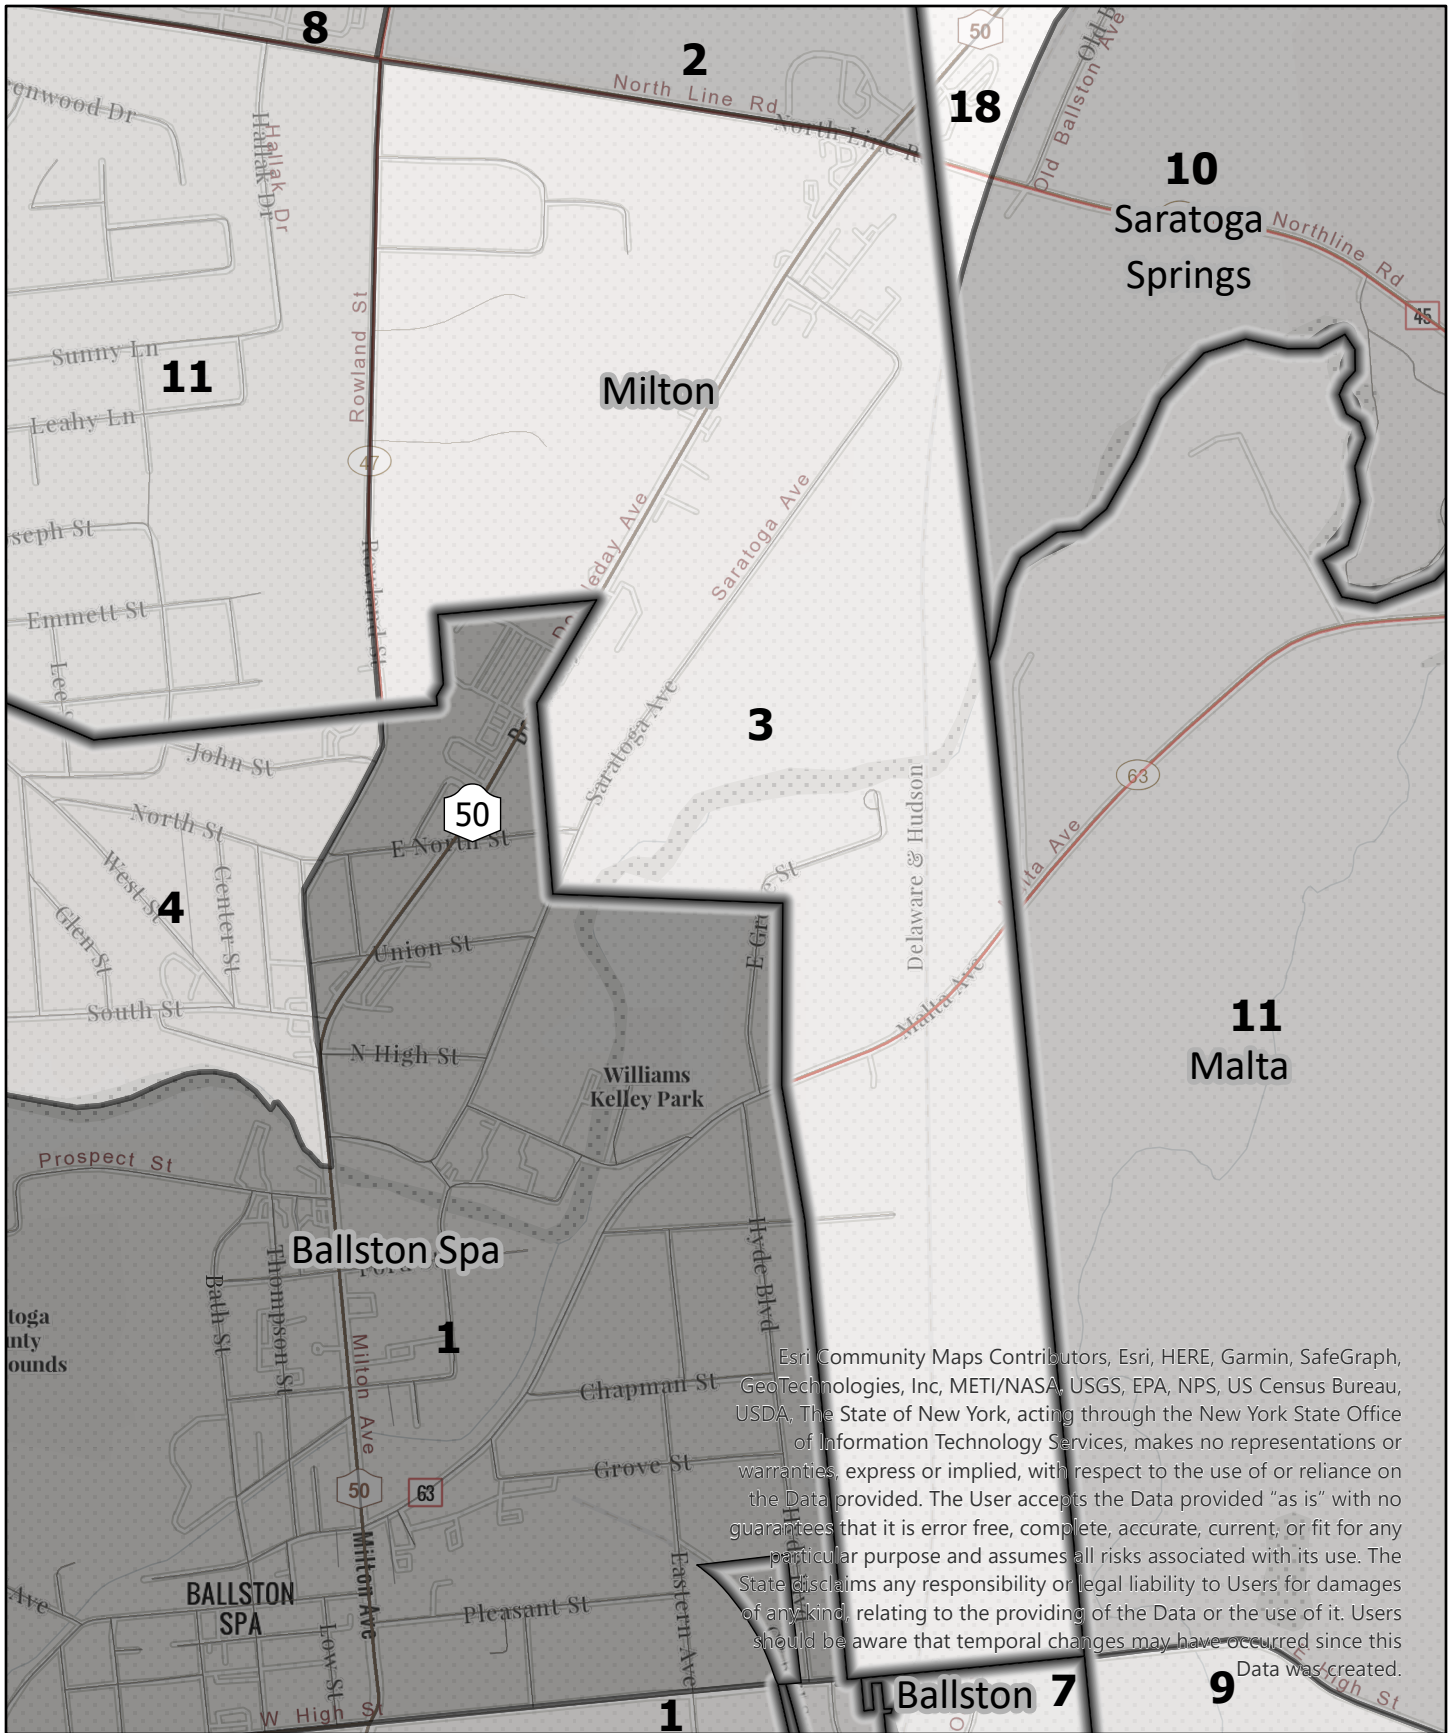

Esri Community Maps Contributors, Esri, HERE, Garmin, SafeGraph, GeoTechnologies, Inc, METI/NASA, USGS, EPA, NPS, US Census Bureau, USDA, The State of New York, acting through the New York State Office of Information Technology Services, makes no representations or warranties, express or implied, with respect to the use of or reliance on the Data provided. The User accepts the Data provided "as is" with no guarantees that it is error free, complete, accurate, current, or fit for any particular purpose and assumes all risks associated with its use. The State disclaims any responsibility or legal liability to Users for damages of any kind, relating to the providing of the Data or the use of it. Users should be aware that temporal changes may have occurred since this Data was created.