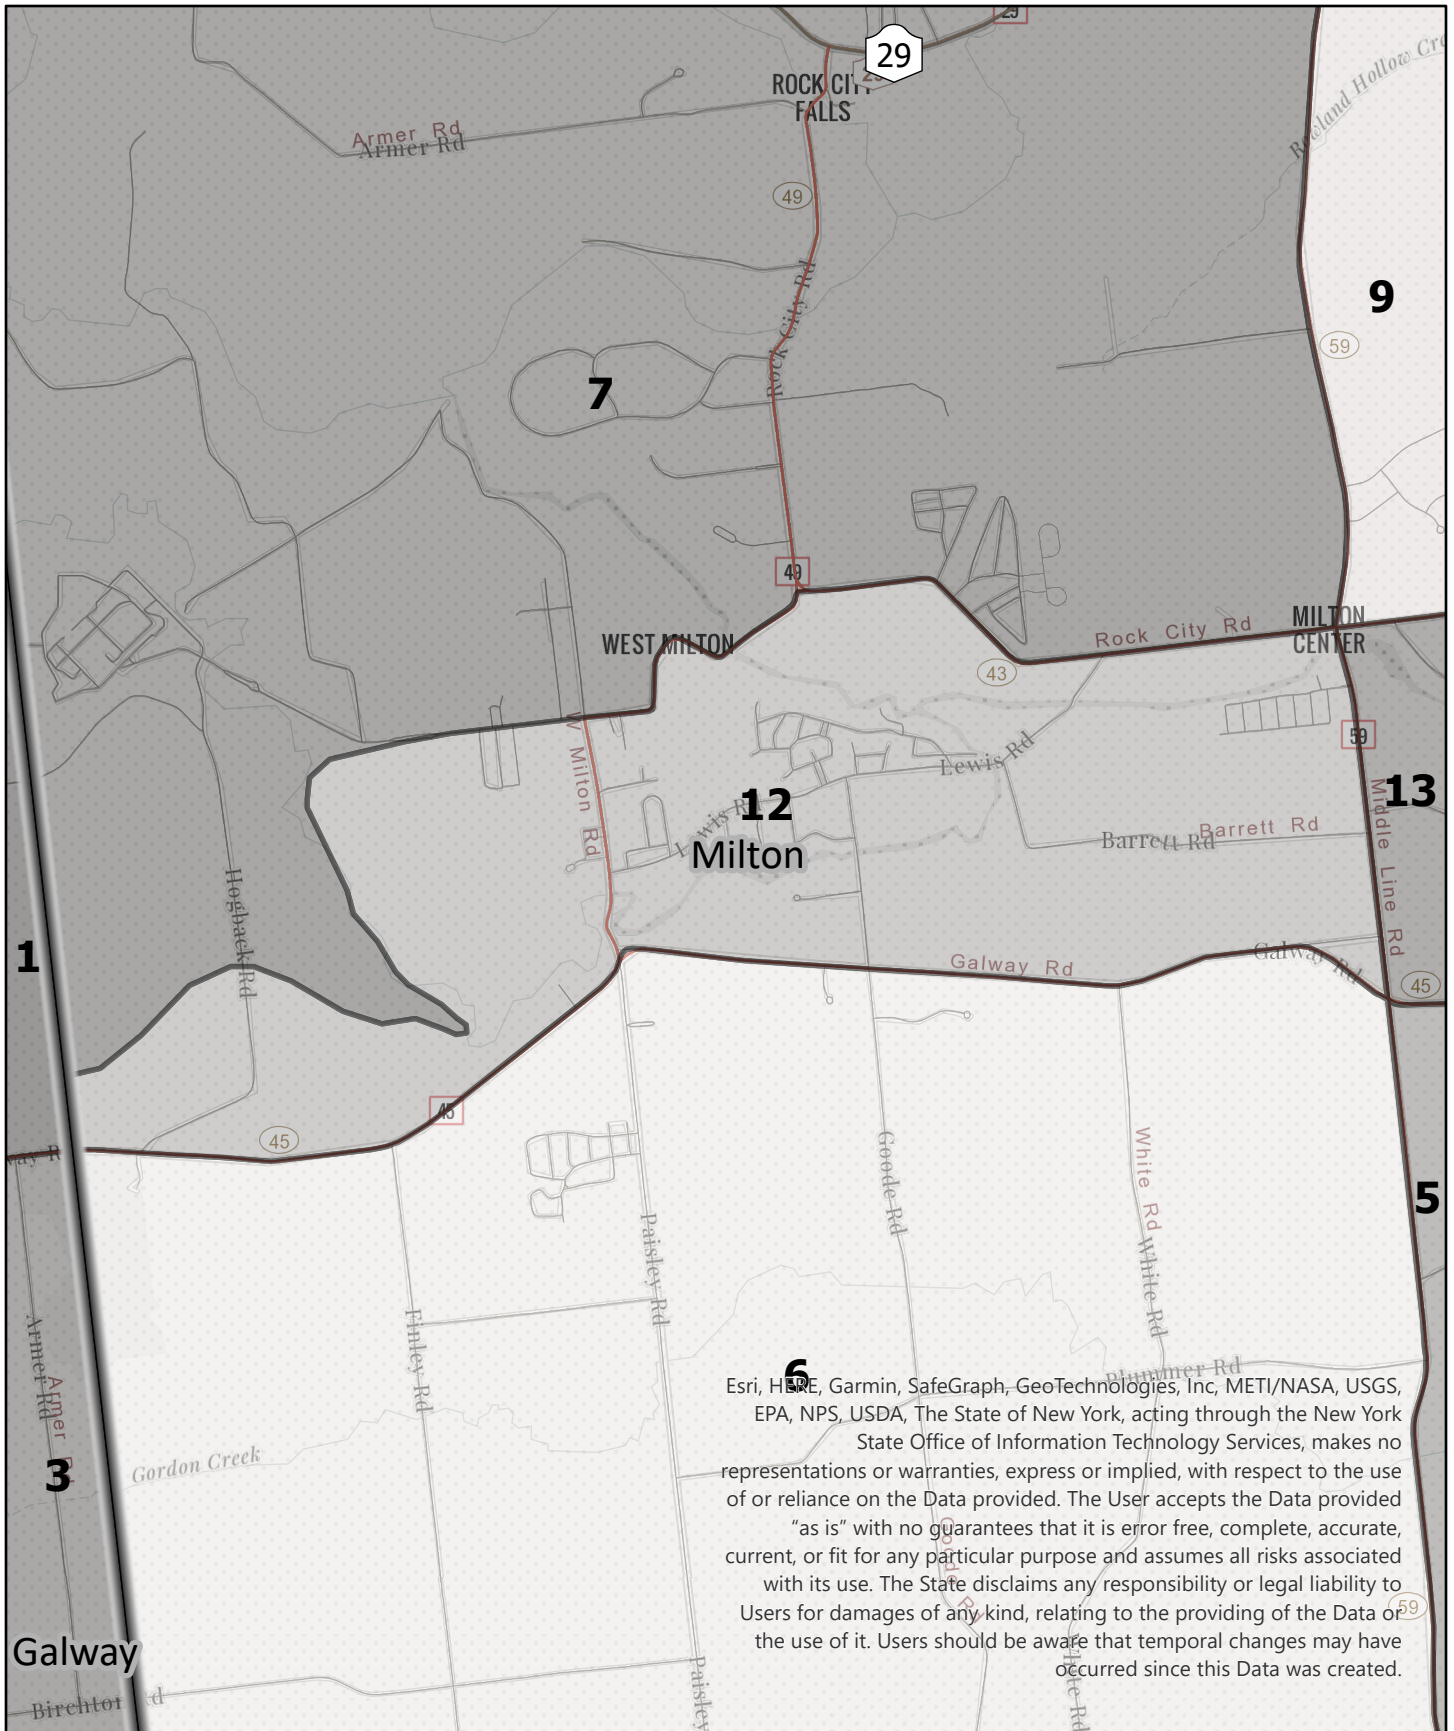

Legend

Election District

**Saratoga County
Election District**

Town: Milton
District: 10

Esri Community Maps Contributors, © OpenStreetMap, Microsoft, Esri, HERE, Garmin, SafeGraph, GeoTechnologies, Inc, METI/NASA, USGS, EPA, NPS, US Census Bureau, USDA, The State of New York, acting through the New York State Office of Information Technology Services, makes no representations or warranties, express or implied, with respect to the use of or reliance on the Data provided. The User accepts the Data provided "as is" with no guarantees that it is error free, complete, accurate, current, or fit for any particular purpose and assumes all risks associated with its use. The State disclaims any responsibility or legal liability to Users for damages of any kind, relating to the providing of the Data or the use of it. Users should be aware that temporal changes may have occurred since this Data was created.

Legend

Election District

**Saratoga County
Election District**

Town: Milton
District: 11

Legend

Election District

**Saratoga County
Election District**

Town: Milton
District: 12