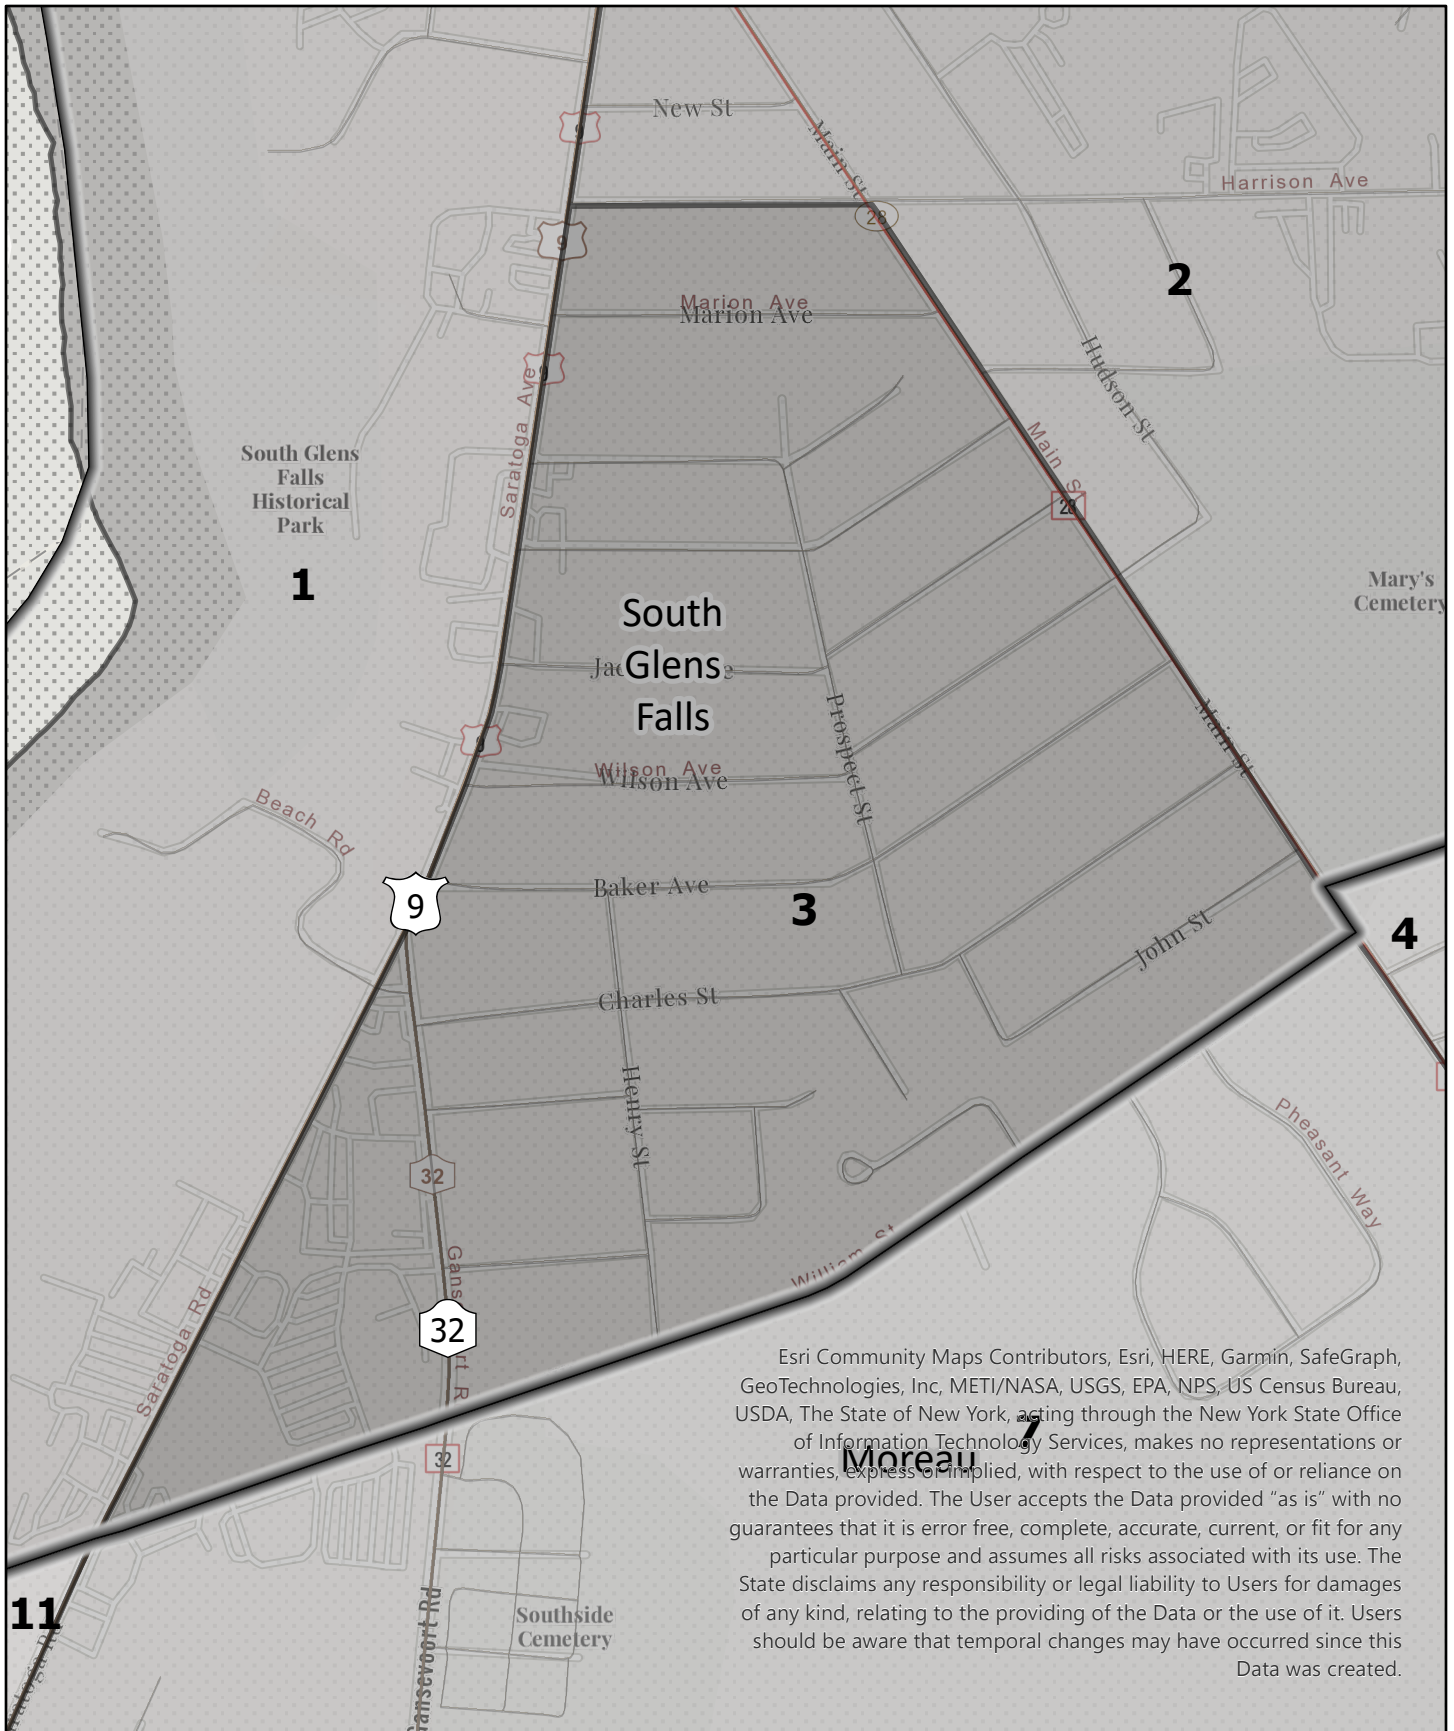

Esri Community Maps Contributors, Esri, HERE, Garmin, SafeGraph, GeoTechnologies, Inc, METI/NASA, USGS, EPA, NPS, US Census Bureau, USDA, The State of New York, acting through the New York State Office of Information Technology Services, makes no representations or warranties, express or implied, with respect to the use of or reliance on the Data provided. The User accepts the Data provided "as is" with no guarantees that it is error free, complete, accurate, current, or fit for any particular purpose and assumes all risks associated with its use. The State disclaims any responsibility or legal liability to Users for damages of any kind, relating to the providing of the Data or the use of it. Users should be aware that temporal changes may have occurred since this Data was created.

Legend

Election District

**Saratoga County
Election District**

Town: Moreau

District: 3