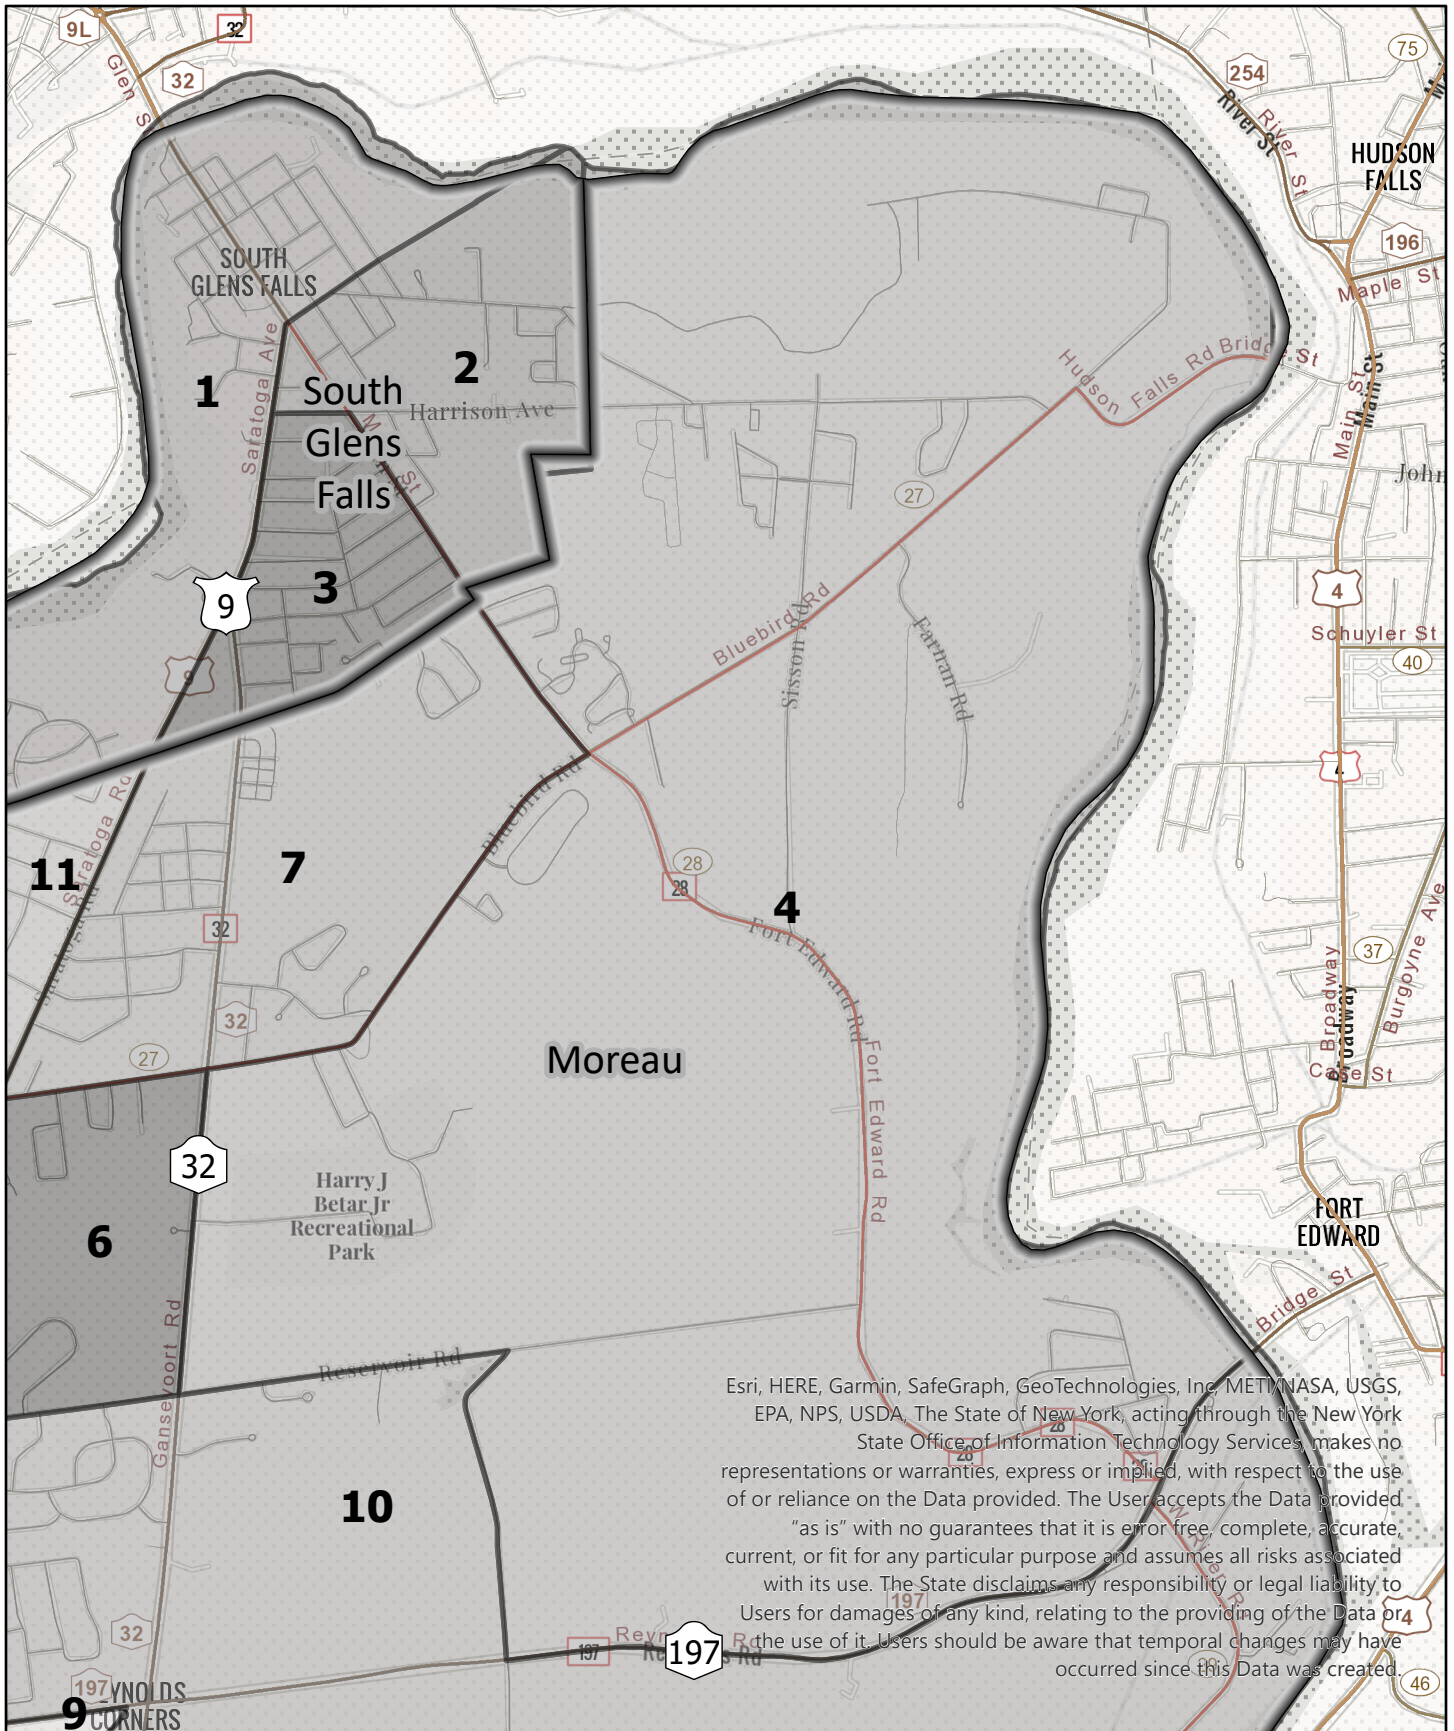

Legend

Election District

**Saratoga County
Election District**

Town: Moreau
District: 1

Legend

Election District

**Saratoga County
Election District**

Town: Moreau
District: 10

Legend

Election District

**Saratoga County
Election District**

Town: Moreau

District: 3

		<p>Legend</p> <p># Election District</p>	<p>Saratoga County Election District</p> <p>Town: Moreau District: 4</p>	 <p>2023</p>
---	---	---	---	---