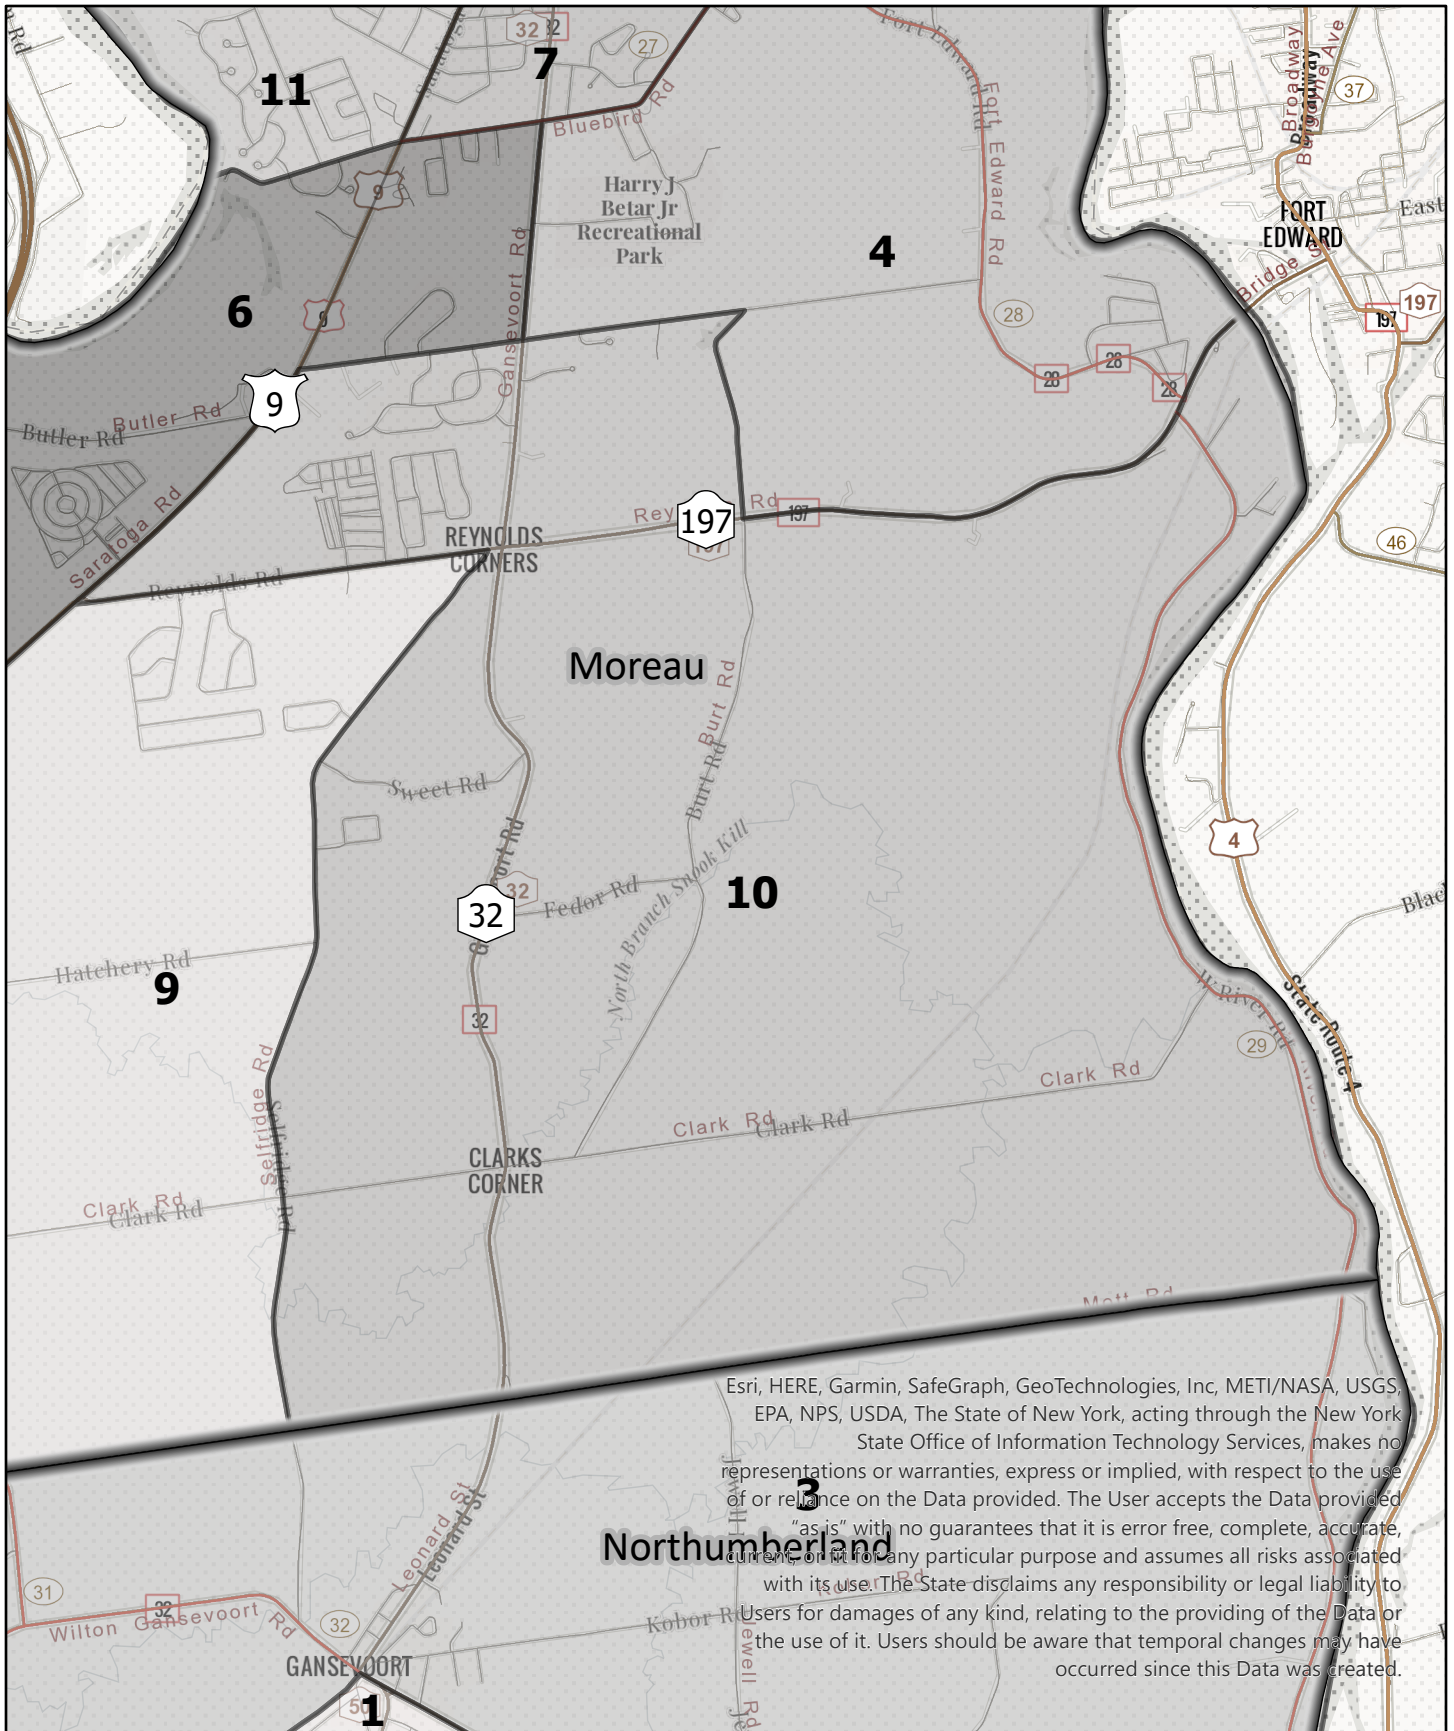

Legend

Election District

**Saratoga County
Election District**

Town: Moreau
District: 1

Legend

Election District

**Saratoga County
Election District**

Town: Moreau
District: 10

Legend

Election District

**Saratoga County
Election District**

Town: Moreau

District: 3

		<p>Legend</p> <p># Election District</p>	<p>Saratoga County Election District</p> <p>Town: Moreau District: 4</p>	 <p>2023</p>
---	---	---	---	---

Legend

Election District

Saratoga County Election District

Town: Moreau
District: 7

Legend

Election District

**Saratoga County
Election District**

Town: Moreau
District: 8

Legend

Election District

**Saratoga County
Election District**

Town: Moreau
District: 9