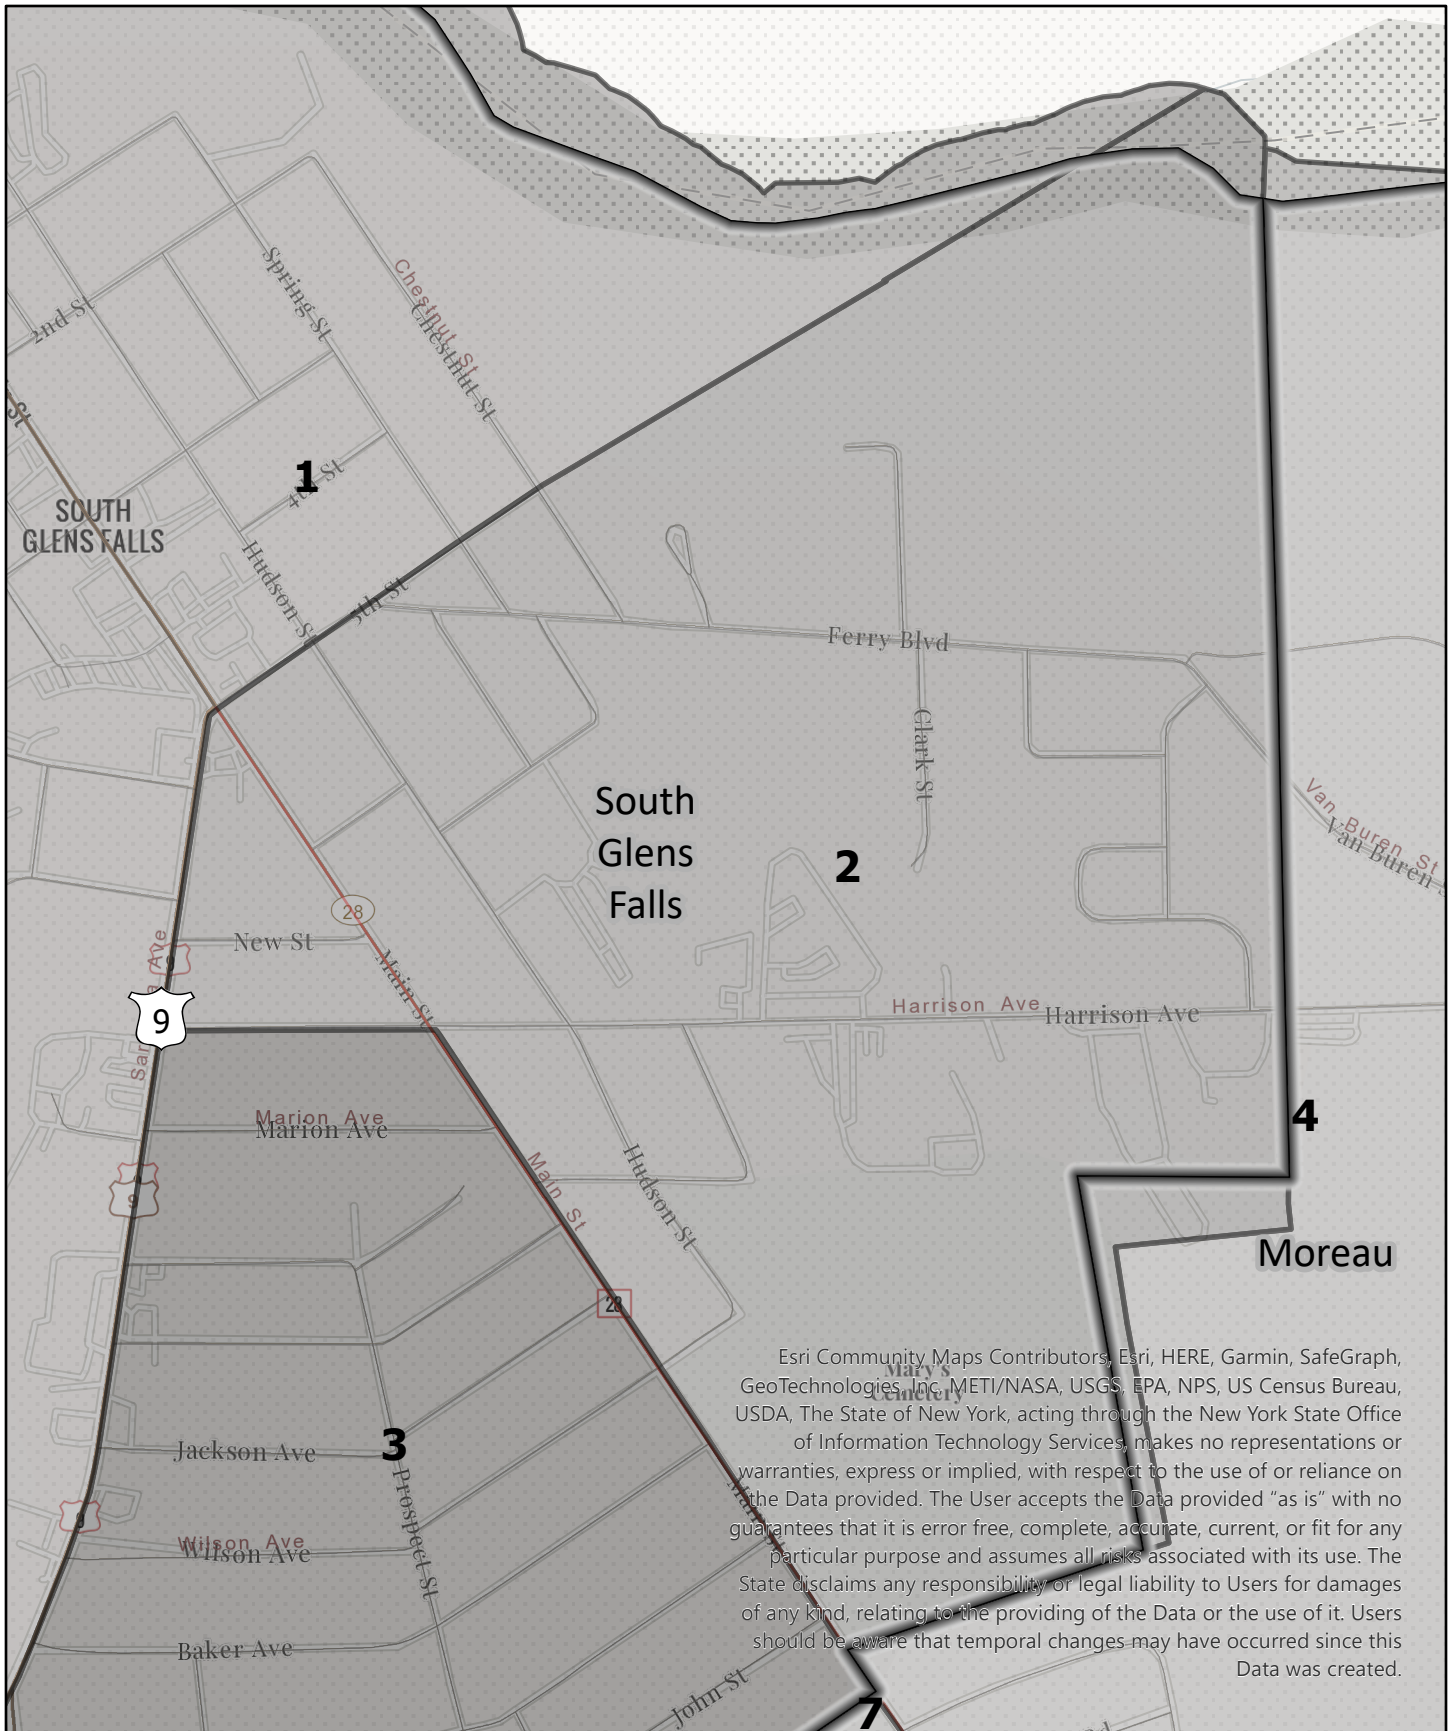

Legend

Election District

**Saratoga County
Election District**

Town: Moreau
District: 1

Legend

Election District

**Saratoga County
Election District**

Town: Moreau
District: 10

Legend

Election District

**Saratoga County
Election District**

Town: Moreau

District: 11

Esri Community Maps Contributors, Esri, HERE, Garmin, SafeGraph, GeoTechnologies, Inc, METI/NASA, USGS, EPA, NPS, US Census Bureau, USDA, The State of New York, acting through the New York State Office of Information Technology Services, makes no representations or warranties, express or implied, with respect to the use of or reliance on the Data provided. The User accepts the Data provided "as is" with no guarantees that it is error free, complete, accurate, current, or fit for any particular purpose and assumes all risks associated with its use. The State disclaims any responsibility or legal liability to Users for damages of any kind, relating to the providing of the Data or the use of it. Users should be aware that temporal changes may have occurred since this Data was created.

Legend

Election District

**Saratoga County
Election District**

Town: Moreau

District: 3

		<p>Legend</p> <p># Election District</p>	<p>Saratoga County Election District</p> <p>Town: Moreau District: 4</p>	 <p>2023</p>
---	---	---	---	---