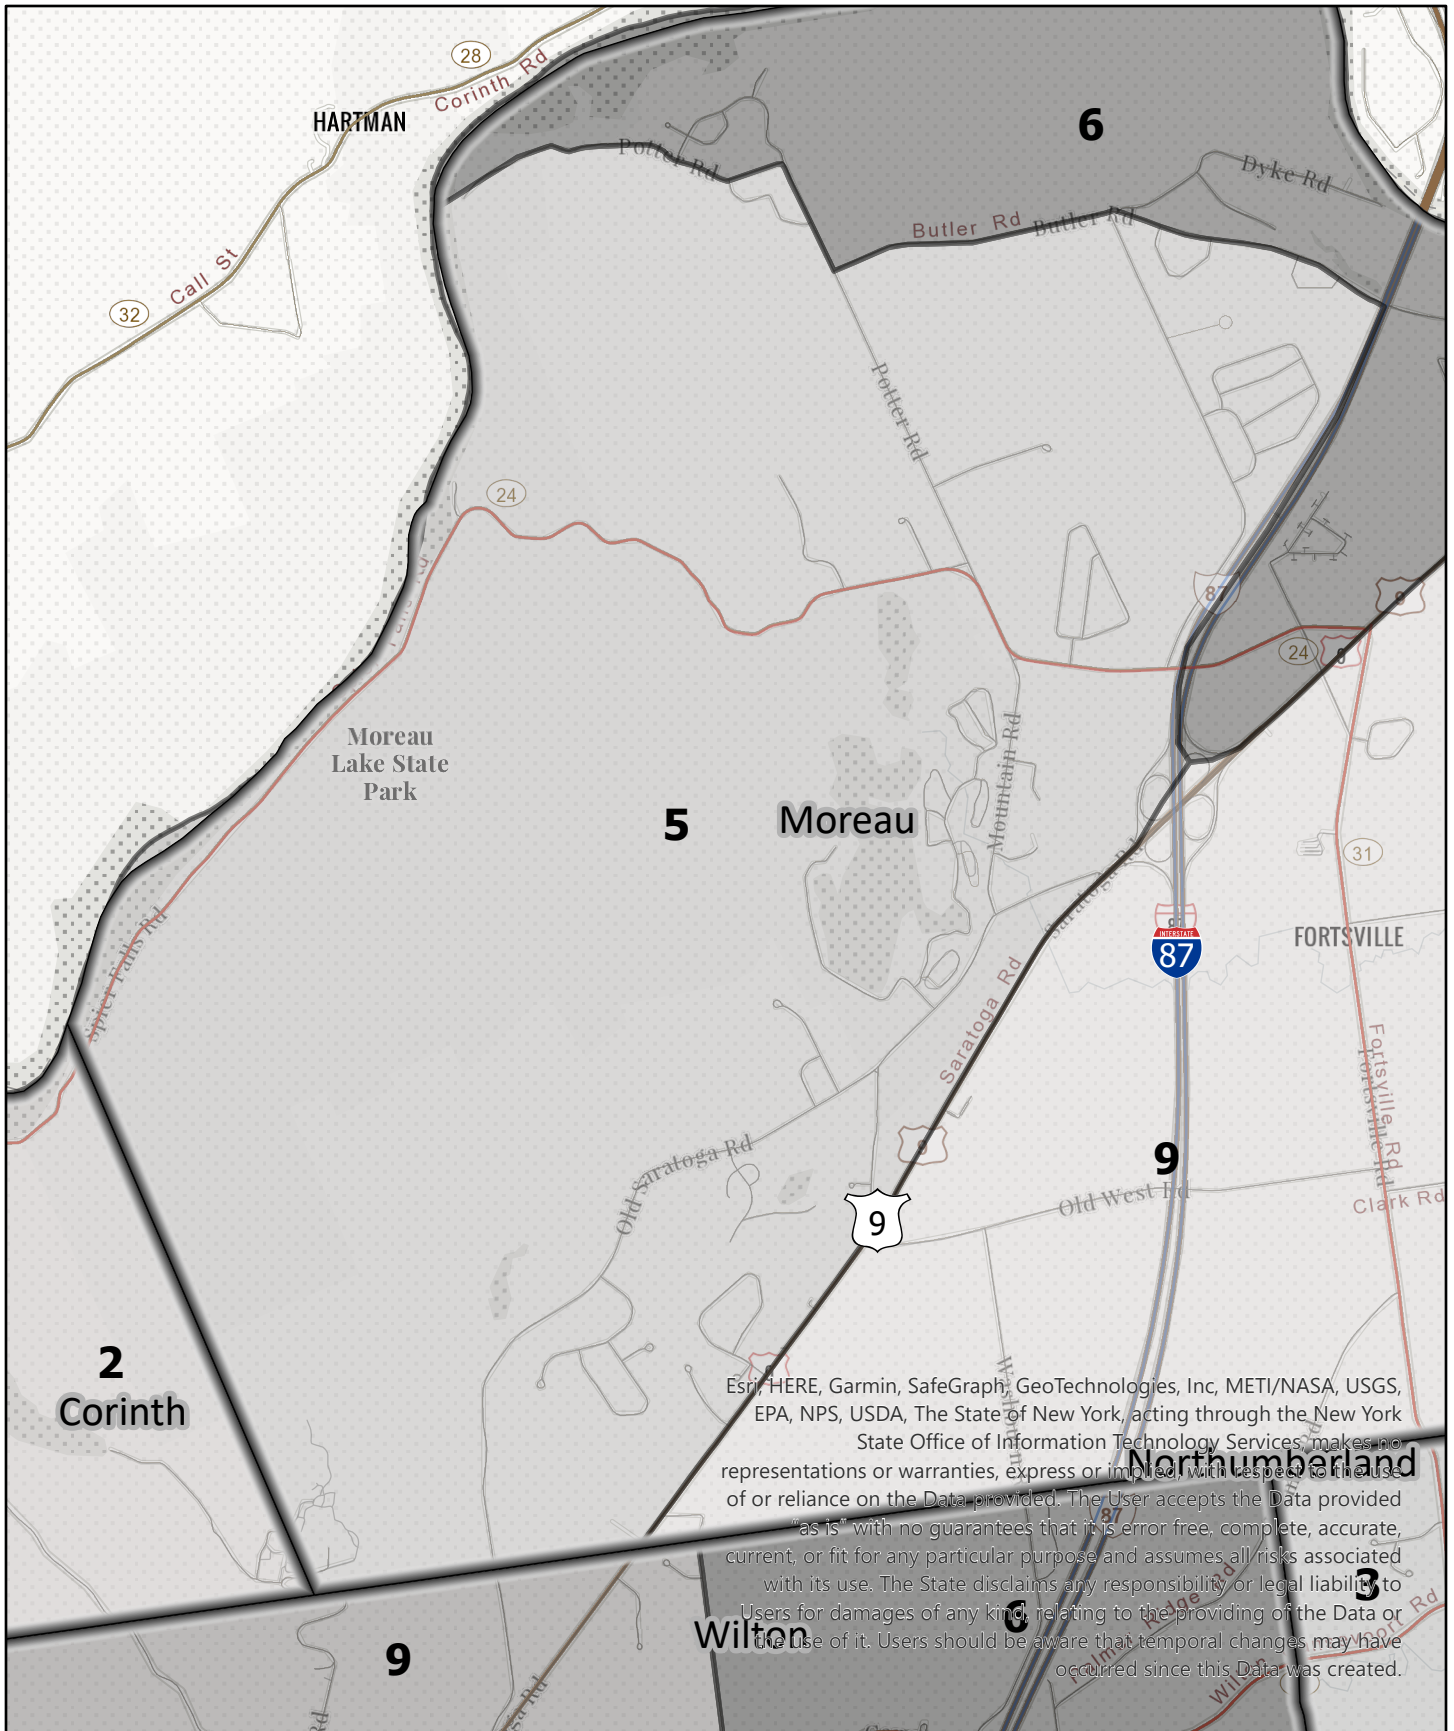

Legend

Election District

**Saratoga County
Election District**

Town: Moreau
District: 1

Legend

Election District

**Saratoga County
Election District**

Town: Moreau
District: 10

Legend

Election District

**Saratoga County
Election District**

Town: Moreau

District: 3

		<p>Legend</p> <p># Election District</p>	<p>Saratoga County Election District</p> <p>Town: Moreau District: 4</p>	 <p>2023</p>
---	---	---	---	---