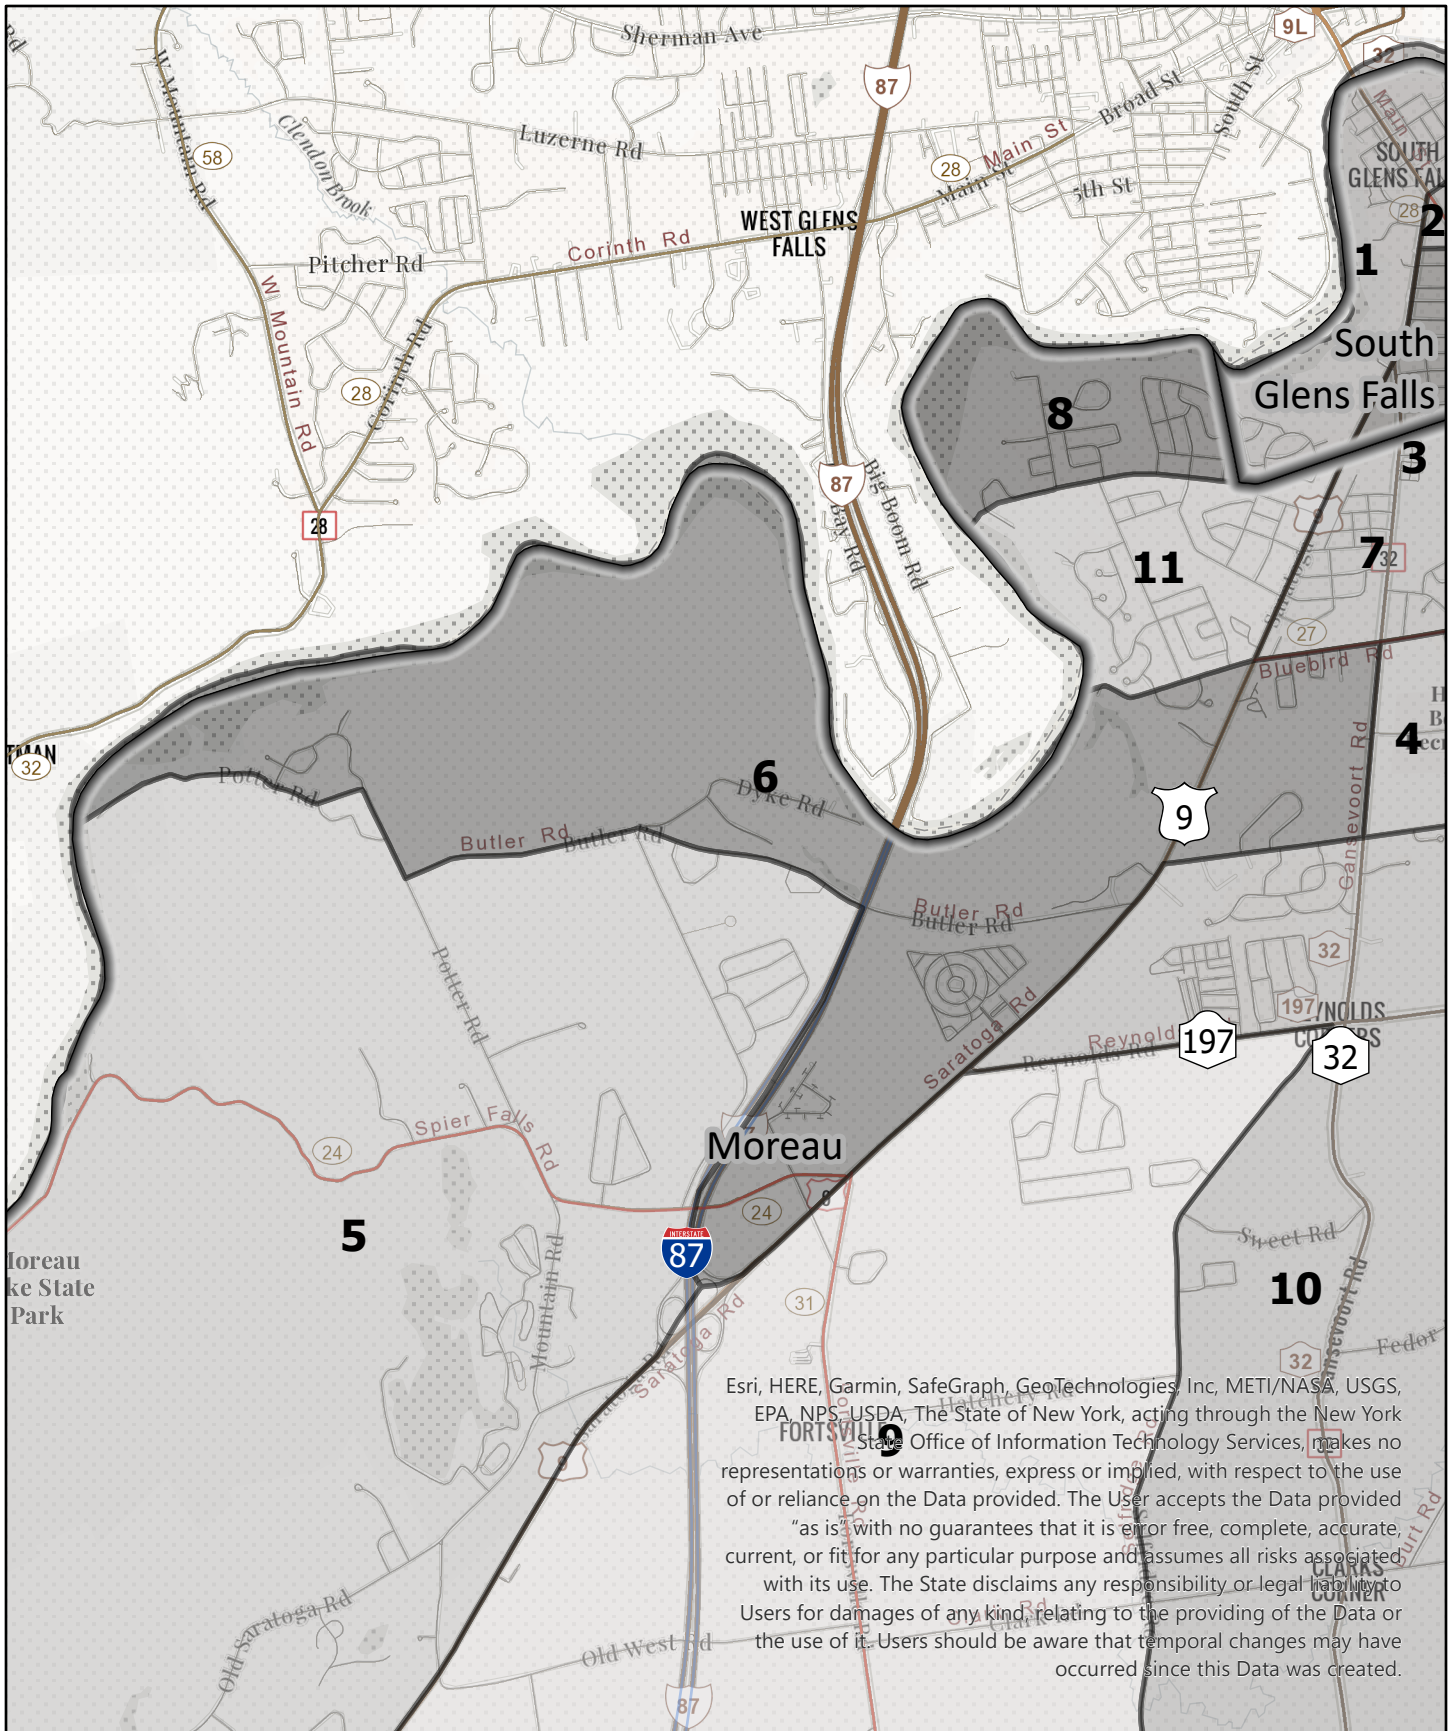

Esri, HERE, Garmin, SafeGraph, GeoTechnologies, Inc, METI/NASA, USGS, EPA, NPS, USDA, The State of New York, acting through the New York State Office of Information Technology Services, makes no representations or warranties, express or implied, with respect to the use of or reliance on the Data provided. The User accepts the Data provided "as is" with no guarantees that it is error free, complete, accurate, current, or fit for any particular purpose and assumes all risks associated with its use. The State disclaims any responsibility or legal liability to Users for damages of any kind, relating to the providing of the Data or the use of it. Users should be aware that temporal changes may have occurred since this Data was created.