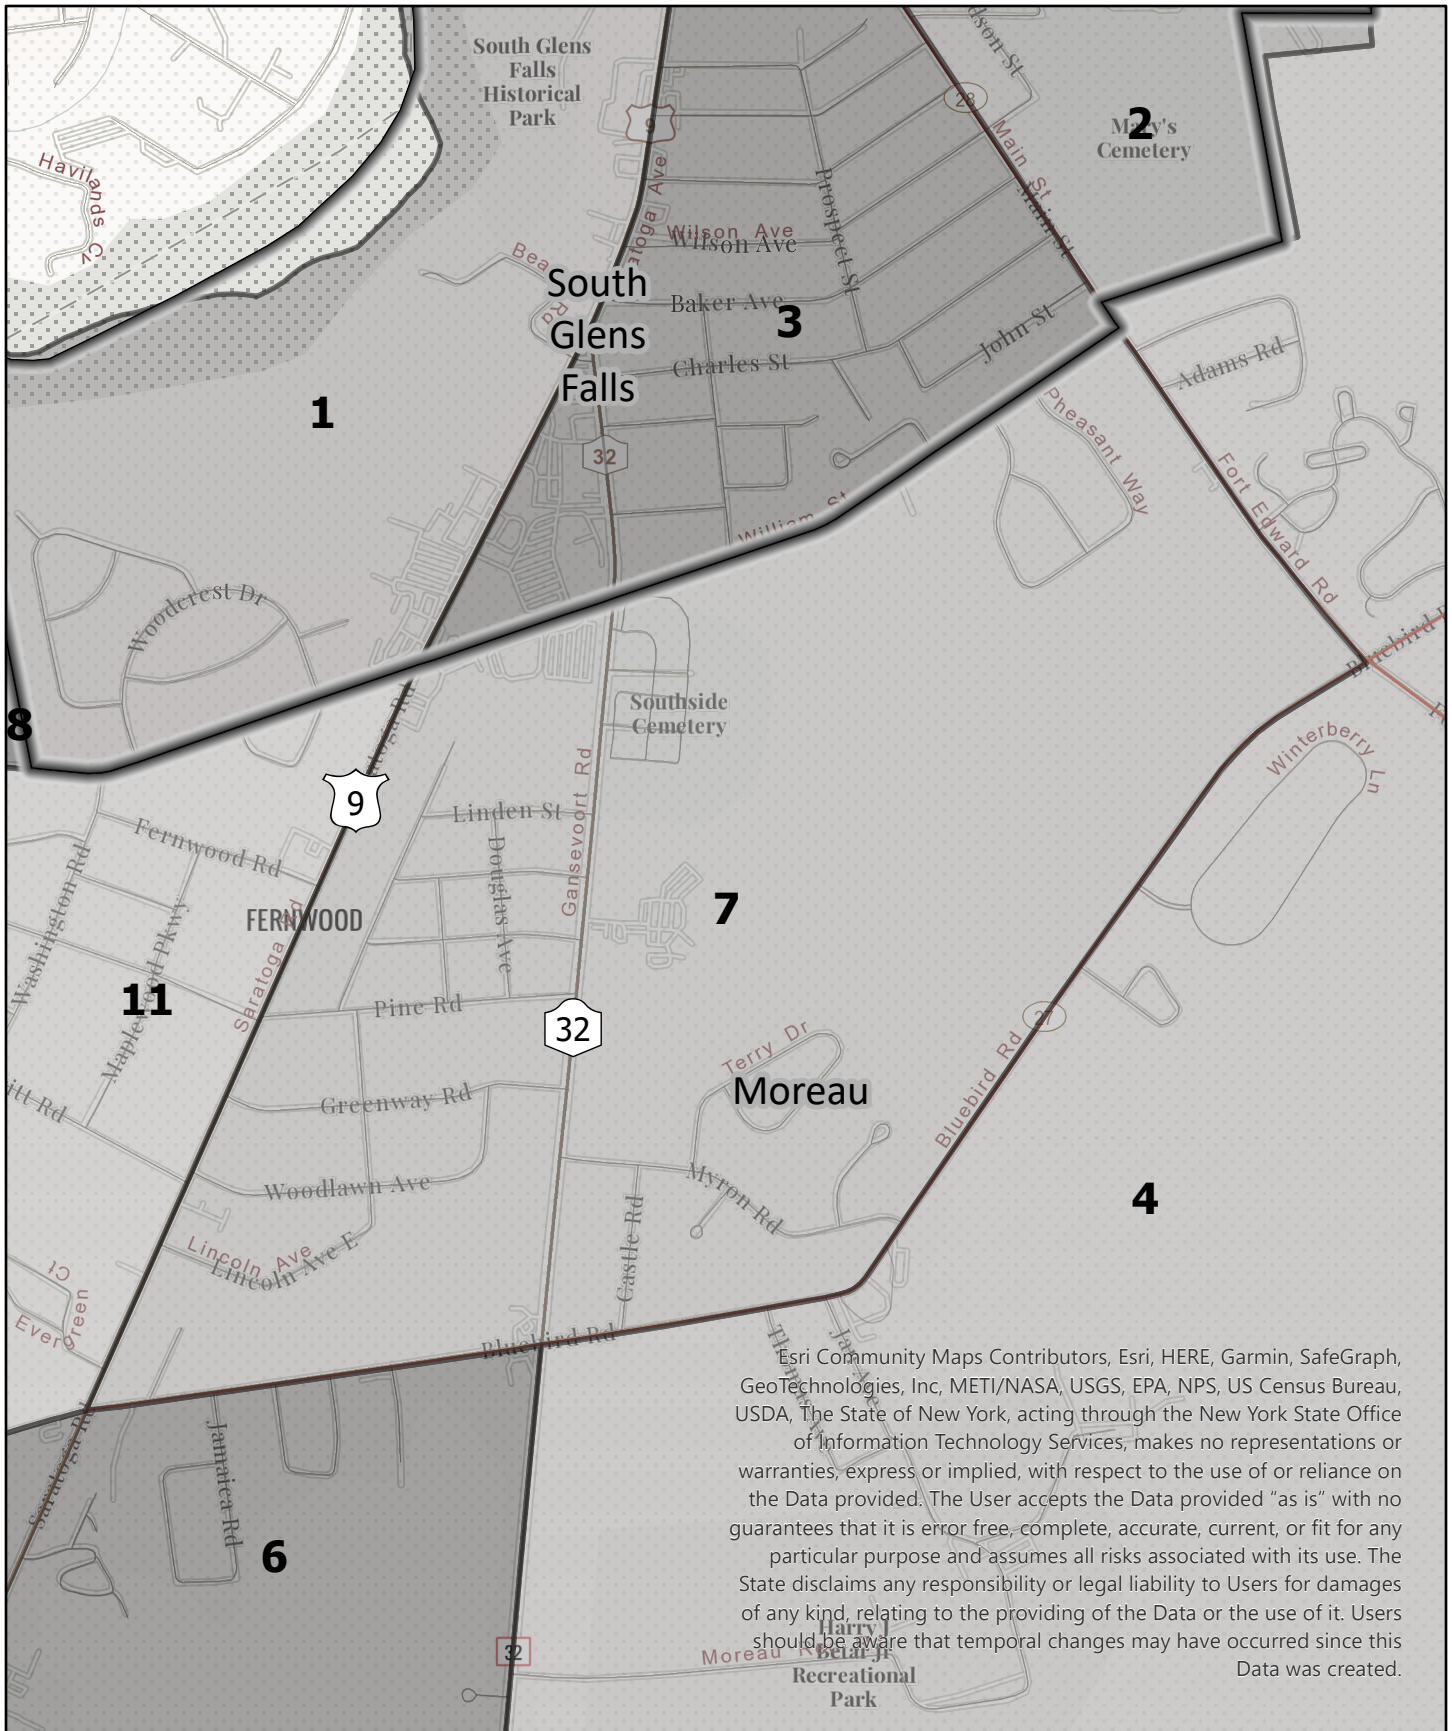

Esri Community Maps Contributors, Esri, HERE, Garmin, SafeGraph, GeoTechnologies, Inc, METI/NASA, USGS, EPA, NPS, US Census Bureau, USDA, The State of New York, acting through the New York State Office of Information Technology Services, makes no representations or warranties, express or implied, with respect to the use of or reliance on the Data provided. The User accepts the Data provided "as is" with no guarantees that it is error free, complete, accurate, current, or fit for any particular purpose and assumes all risks associated with its use. The State disclaims any responsibility or legal liability to Users for damages of any kind, relating to the providing of the Data or the use of it. Users should be aware that temporal changes may have occurred since this Data was created.

Legend

Election District

Saratoga County Election District

Town: Moreau
District: 7