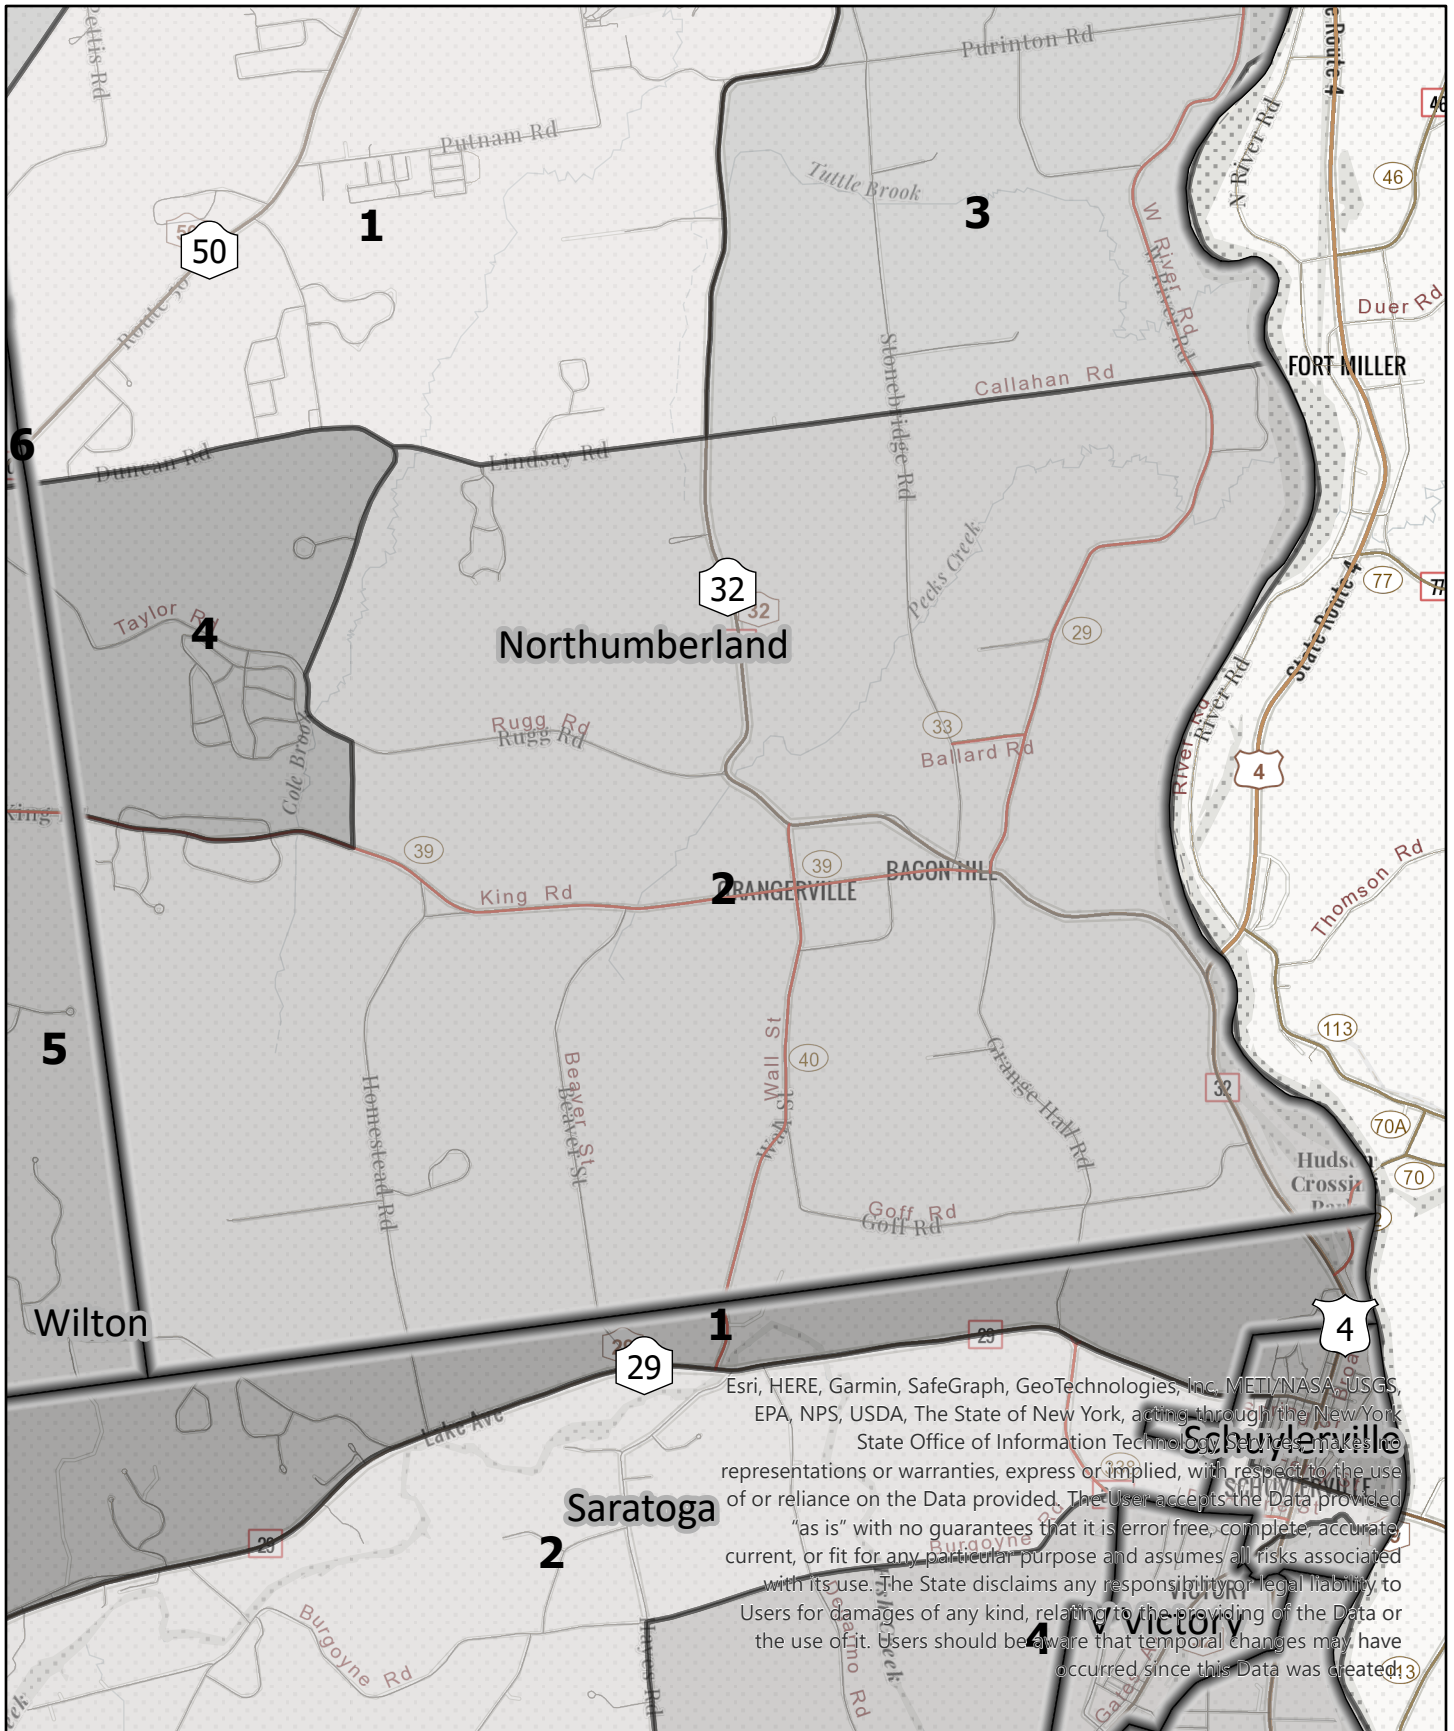

Legend

Election District

**Saratoga County
Election District**

Town: Northumberland
District: 1

Esri, HERE, Garmin, SafeGraph, GeoTechnologies, Inc. METI/NASA, USGS, EPA, NPS, USDA, The State of New York, acting through the New York State Office of Information Technology Services, make no representations or warranties, express or implied, with respect to the use of or reliance on the Data provided. The User accepts the Data provided "as is" with no guarantees that it is error free, complete, accurate, current, or fit for any particular purpose and assumes all risks associated with its use. The State disclaims any responsibility or legal liability to Users for damages of any kind, relating to the providing of the Data or the use of it. Users should be aware that temporal changes may have occurred since this Data was created.

Legend

Election District

**Saratoga County
Election District**

Town: Northumberland
District: 2

Esri, HERE, Garmin, SafeGraph, GeoTechnologies, Inc, METI/NASA, USGS, EPA, NPS, USDA, The State of New York, acting through the New York State Office of Information Technology Services, makes no representations or warranties, express or implied, with respect to the use of or reliance on the Data provided. The User accepts the Data provided "as is" with no guarantees that it is error free, complete, accurate, current, or fit for any particular purpose and assumes all risks associated with its use. The State disclaims any responsibility or legal liability to Users for damages of any kind, relating to the providing of the Data or the use of it. Users should be aware that temporal changes may have occurred since this Data was created.

Legend

Election District

**Saratoga County
Election District**

Town: Northumberland
District: 3

Legend

Election District

**Saratoga County
Election District**

Town: Northumberland
District: 4