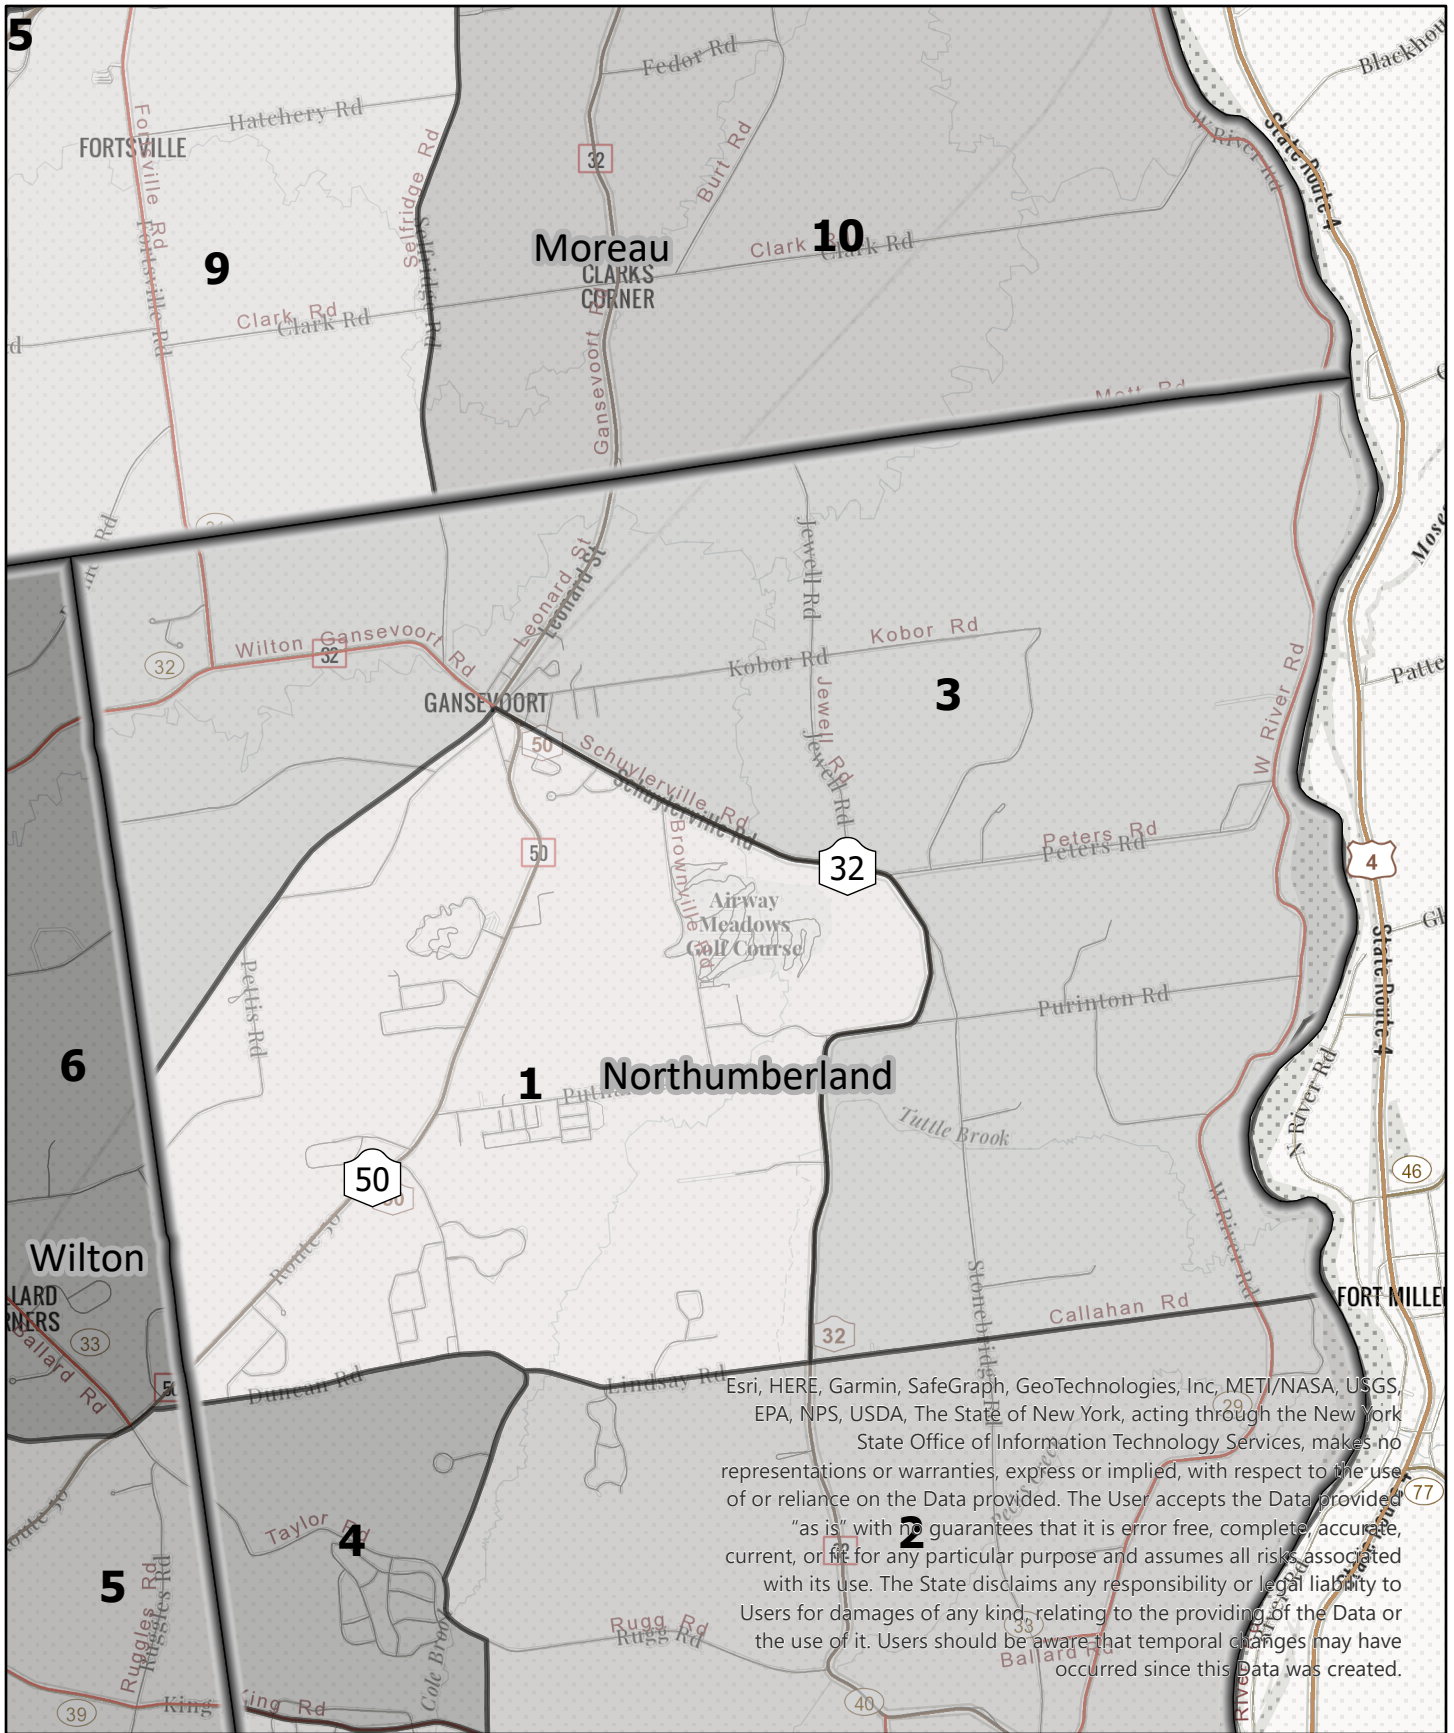

Legend

Election District

**Saratoga County
Election District**

Town: Northumberland
District: 1

Esri, HERE, Garmin, SafeGraph, GeoTechnologies, Inc. METI/NASA, USGS, EPA, NPS, USDA, The State of New York, acting through the New York State Office of Information Technology Services, make no representations or warranties, express or implied, with respect to the use of or reliance on the Data provided. The User accepts the Data provided "as is" with no guarantees that it is error free, complete, accurate, current, or fit for any particular purpose and assumes all risks associated with its use. The State disclaims any responsibility or legal liability to Users for damages of any kind, relating to the providing of the Data or the use of it. Users should be aware that temporal changes may have occurred since this Data was created.

Legend

Election District

**Saratoga County
Election District**

Town: Northumberland
District: 2

Esri, HERE, Garmin, SafeGraph, GeoTechnologies, Inc, METI/NASA, USGS, EPA, NPS, USDA, The State of New York, acting through the New York State Office of Information Technology Services, makes no representations or warranties, express or implied, with respect to the use of or reliance on the Data provided. The User accepts the Data provided "as is" with no guarantees that it is error free, complete, accurate, current, or fit for any particular purpose and assumes all risks associated with its use. The State disclaims any responsibility or legal liability to Users for damages of any kind, relating to the providing of the Data or the use of it. Users should be aware that temporal changes may have occurred since this Data was created.

Legend

Election District

**Saratoga County
Election District**

Town: Northumberland
District: 3

Legend

Election District

**Saratoga County
Election District**

Town: Northumberland
District: 4