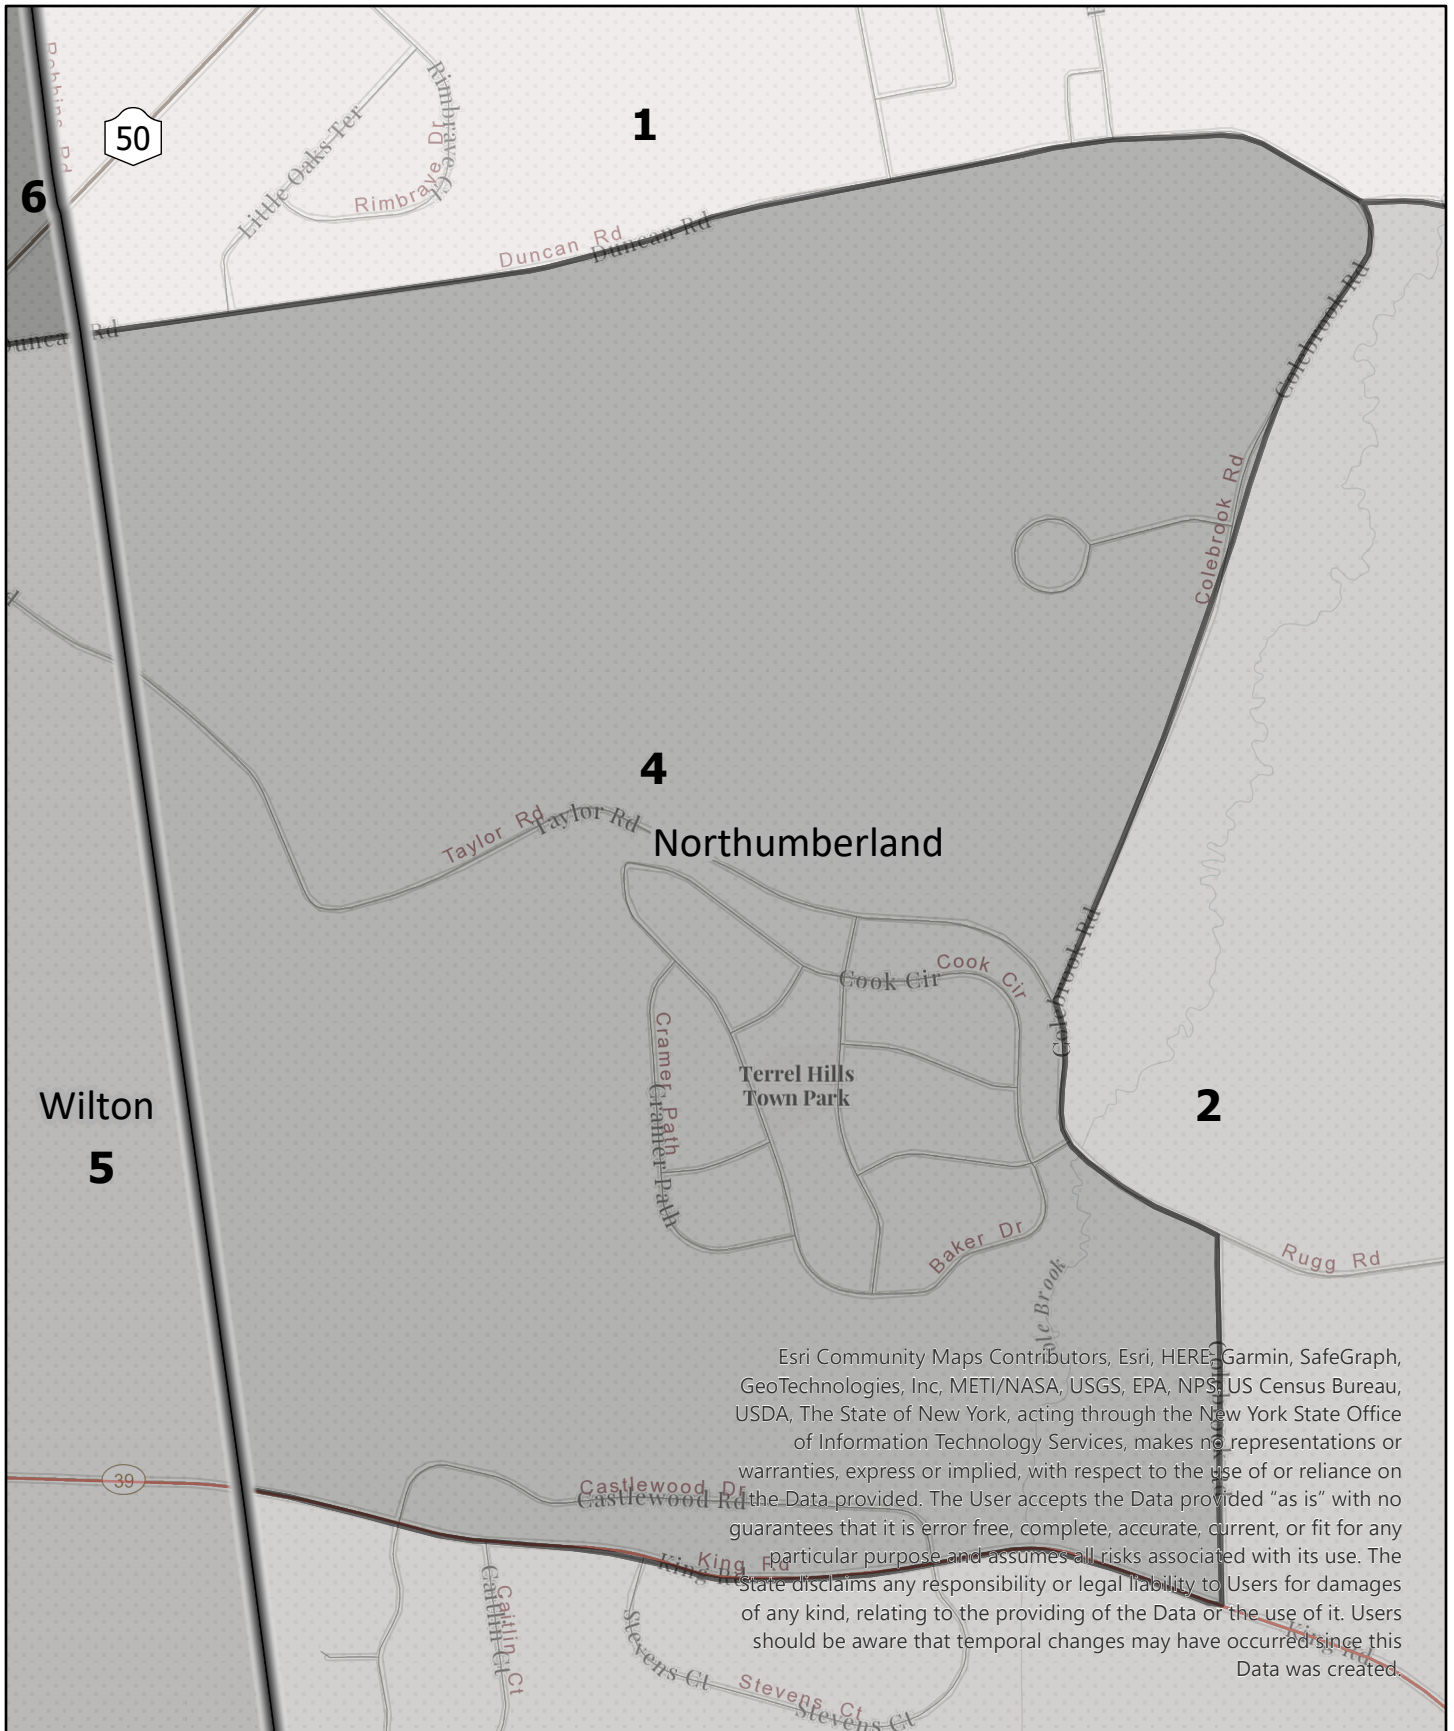

Legend

Election District

**Saratoga County
Election District**

Town: Northumberland
District: 2

Esri, HERE, Garmin, SafeGraph, GeoTechnologies, Inc, METI/NASA, USGS, EPA, NPS, USDA, The State of New York, acting through the New York State Office of Information Technology Services, makes no representations or warranties, express or implied, with respect to the use of or reliance on the Data provided. The User accepts the Data provided "as is" with no guarantees that it is error free, complete, accurate, current, or fit for any particular purpose and assumes all risks associated with its use. The State disclaims any responsibility or legal liability to Users for damages of any kind, relating to the providing of the Data or the use of it. Users should be aware that temporal changes may have occurred since this Data was created.

Legend

Election District

**Saratoga County
Election District**

Town: Northumberland
District: 3

Legend

Election District

**Saratoga County
Election District**

Town: Northumberland
District: 4