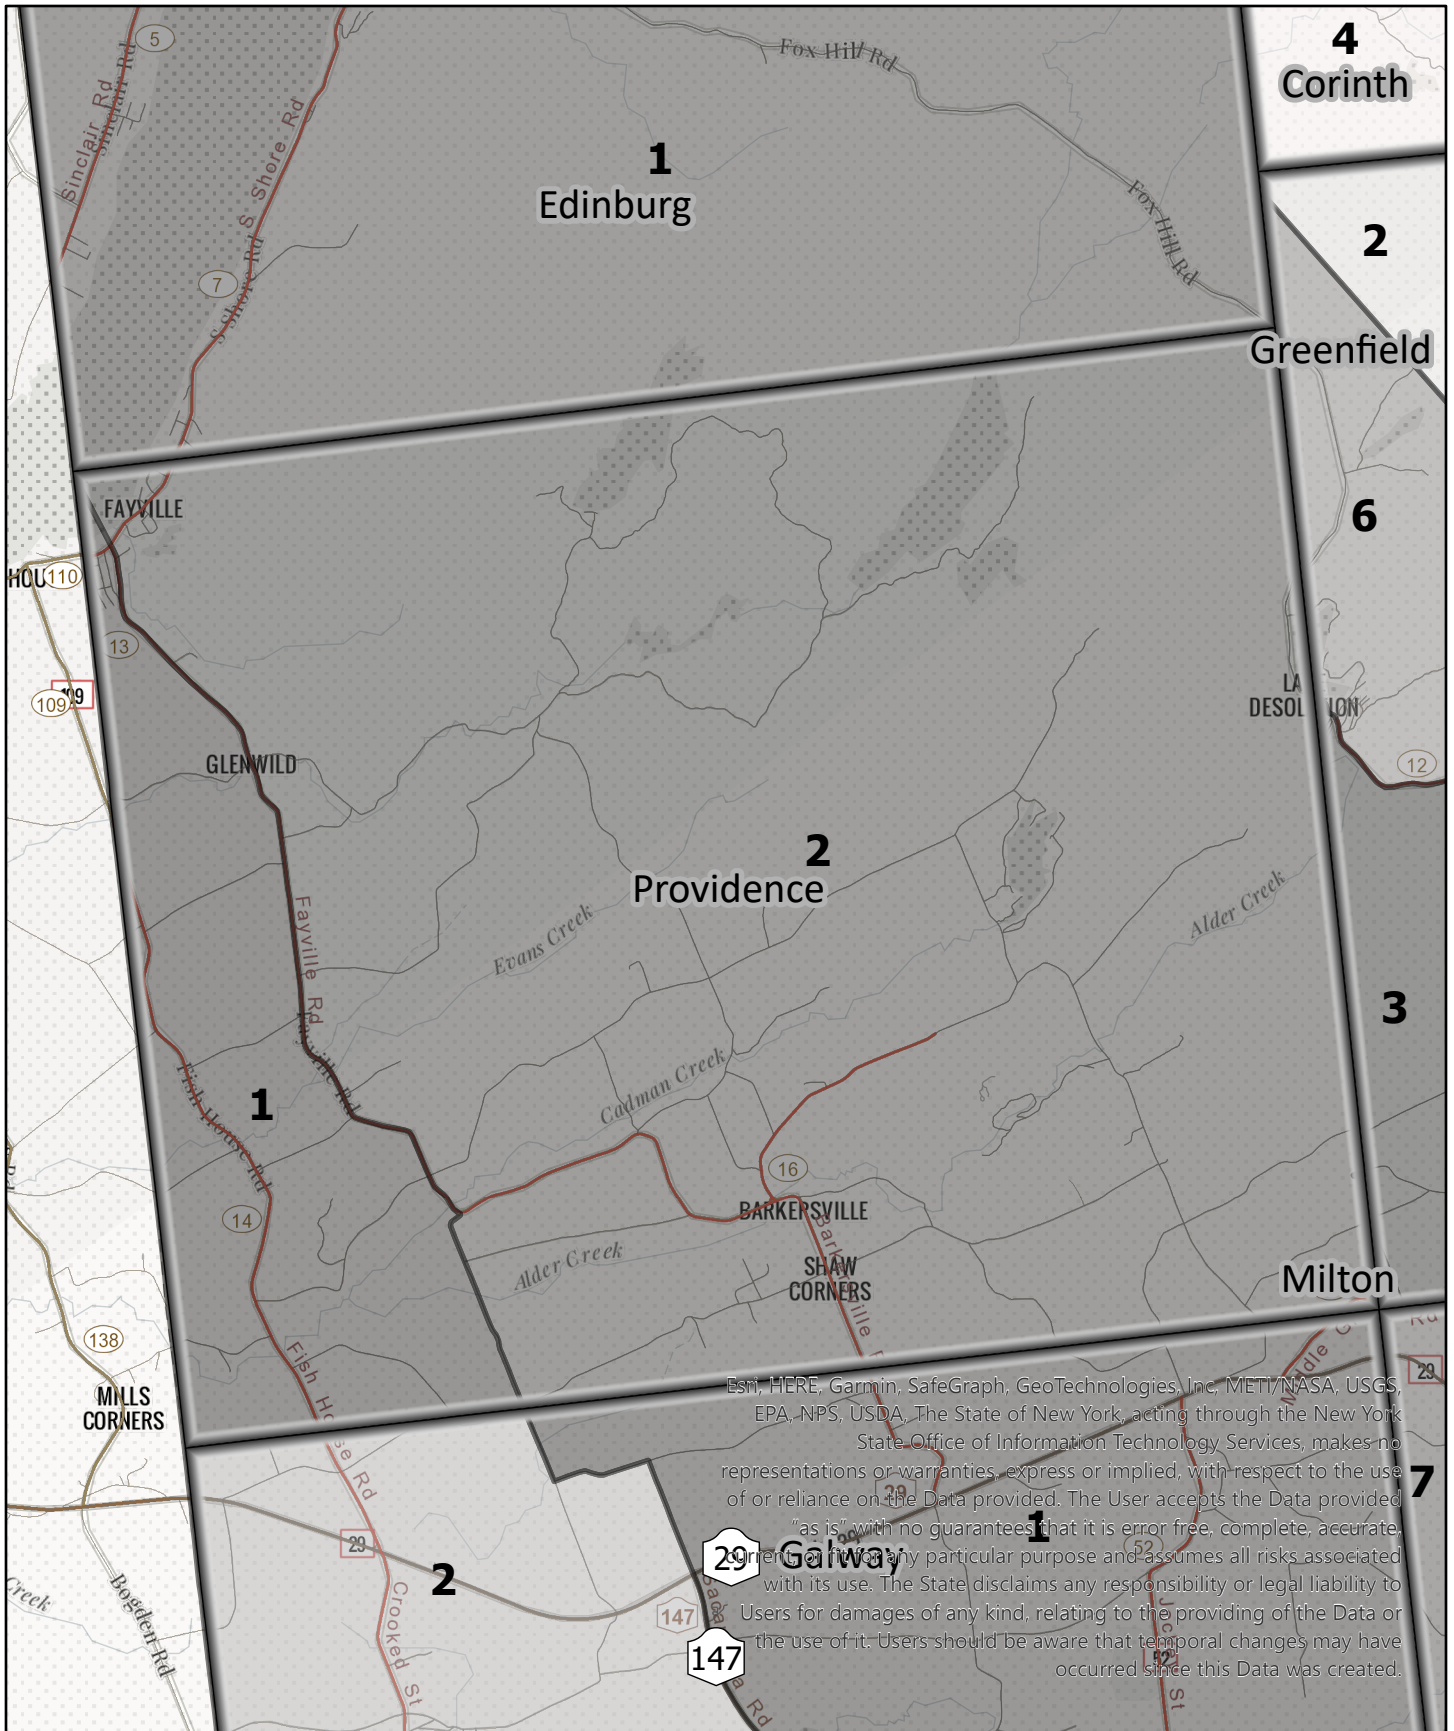

Legend

Election District

**Saratoga County
Election District**

Town: Providence
District: 1

Esri, HERE, Garmin, SafeGraph, GeoTechnologies, Inc., METI/NASA, USGS, EPA, NPS, USDA, The State of New York, acting through the New York State Office of Information Technology Services, makes no representations or warranties, express or implied, with respect to the use of or reliance on the Data provided. The User accepts the Data provided "as is" with no guarantees that it is error free, complete, accurate, or intended for any particular purpose and assumes all risks associated with its use. The State disclaims any responsibility or legal liability to Users for damages of any kind, relating to the providing of the Data or the use of it. Users should be aware that temporal changes may have occurred since this Data was created.

Legend

Election District

**Saratoga County
Election District**

Town: Providence
District: 2