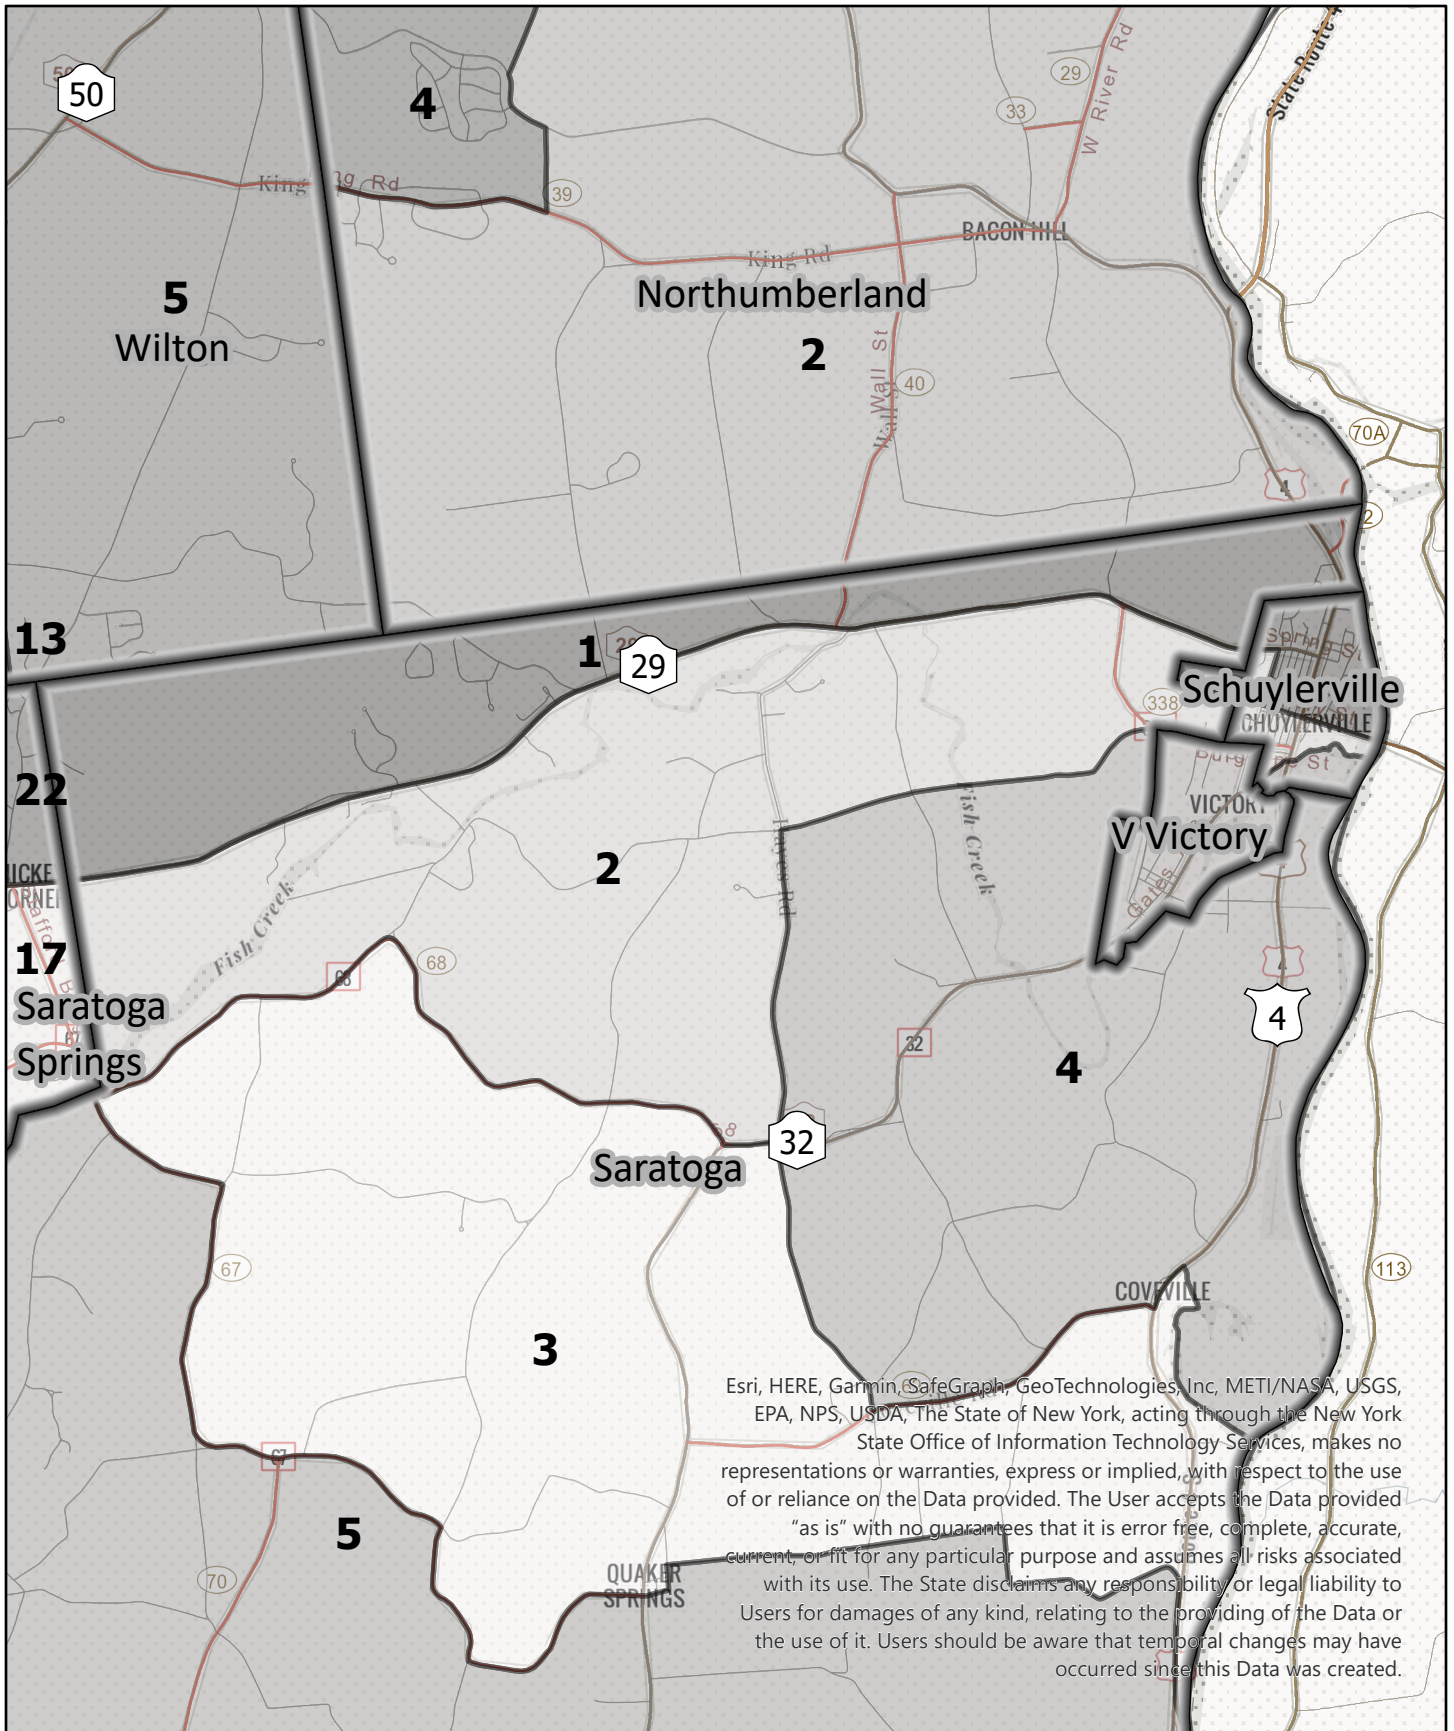

Legend

Election District

**Saratoga County
Election District**

Town: Saratoga
District: 1

Legend

Election District

**Saratoga County
Election District**

Town: Saratoga
District: 2

Legend

Election District

**Saratoga County
Election District**

Town: Saratoga
District: 3

Esri, HERE, Garmin, SafeGraph, GeoTechnologies, Inc, METI/NASA, USGS, EPA, NPS, US Census Bureau, USDA, The State of New York, acting through the New York State Office of Information Technology Services, makes no representations or warranties, express or implied, with respect to the use of or reliance on the Data provided. The User accepts the Data provided "as is" with no guarantees that it is error free, complete, accurate, current, or fit for any particular purpose and assumes all risks associated with its use. The State disclaims any responsibility or legal liability to Users for damages of any kind, relating to the providing of the Data or the use of it. Users should be aware that temporal changes may have occurred since this Data was created.

Legend

Election District

**Saratoga County
Election District**

Town: Saratoga
District: 4

Legend

Election District

**Saratoga County
Election District**

Town: Saratoga

District: 5