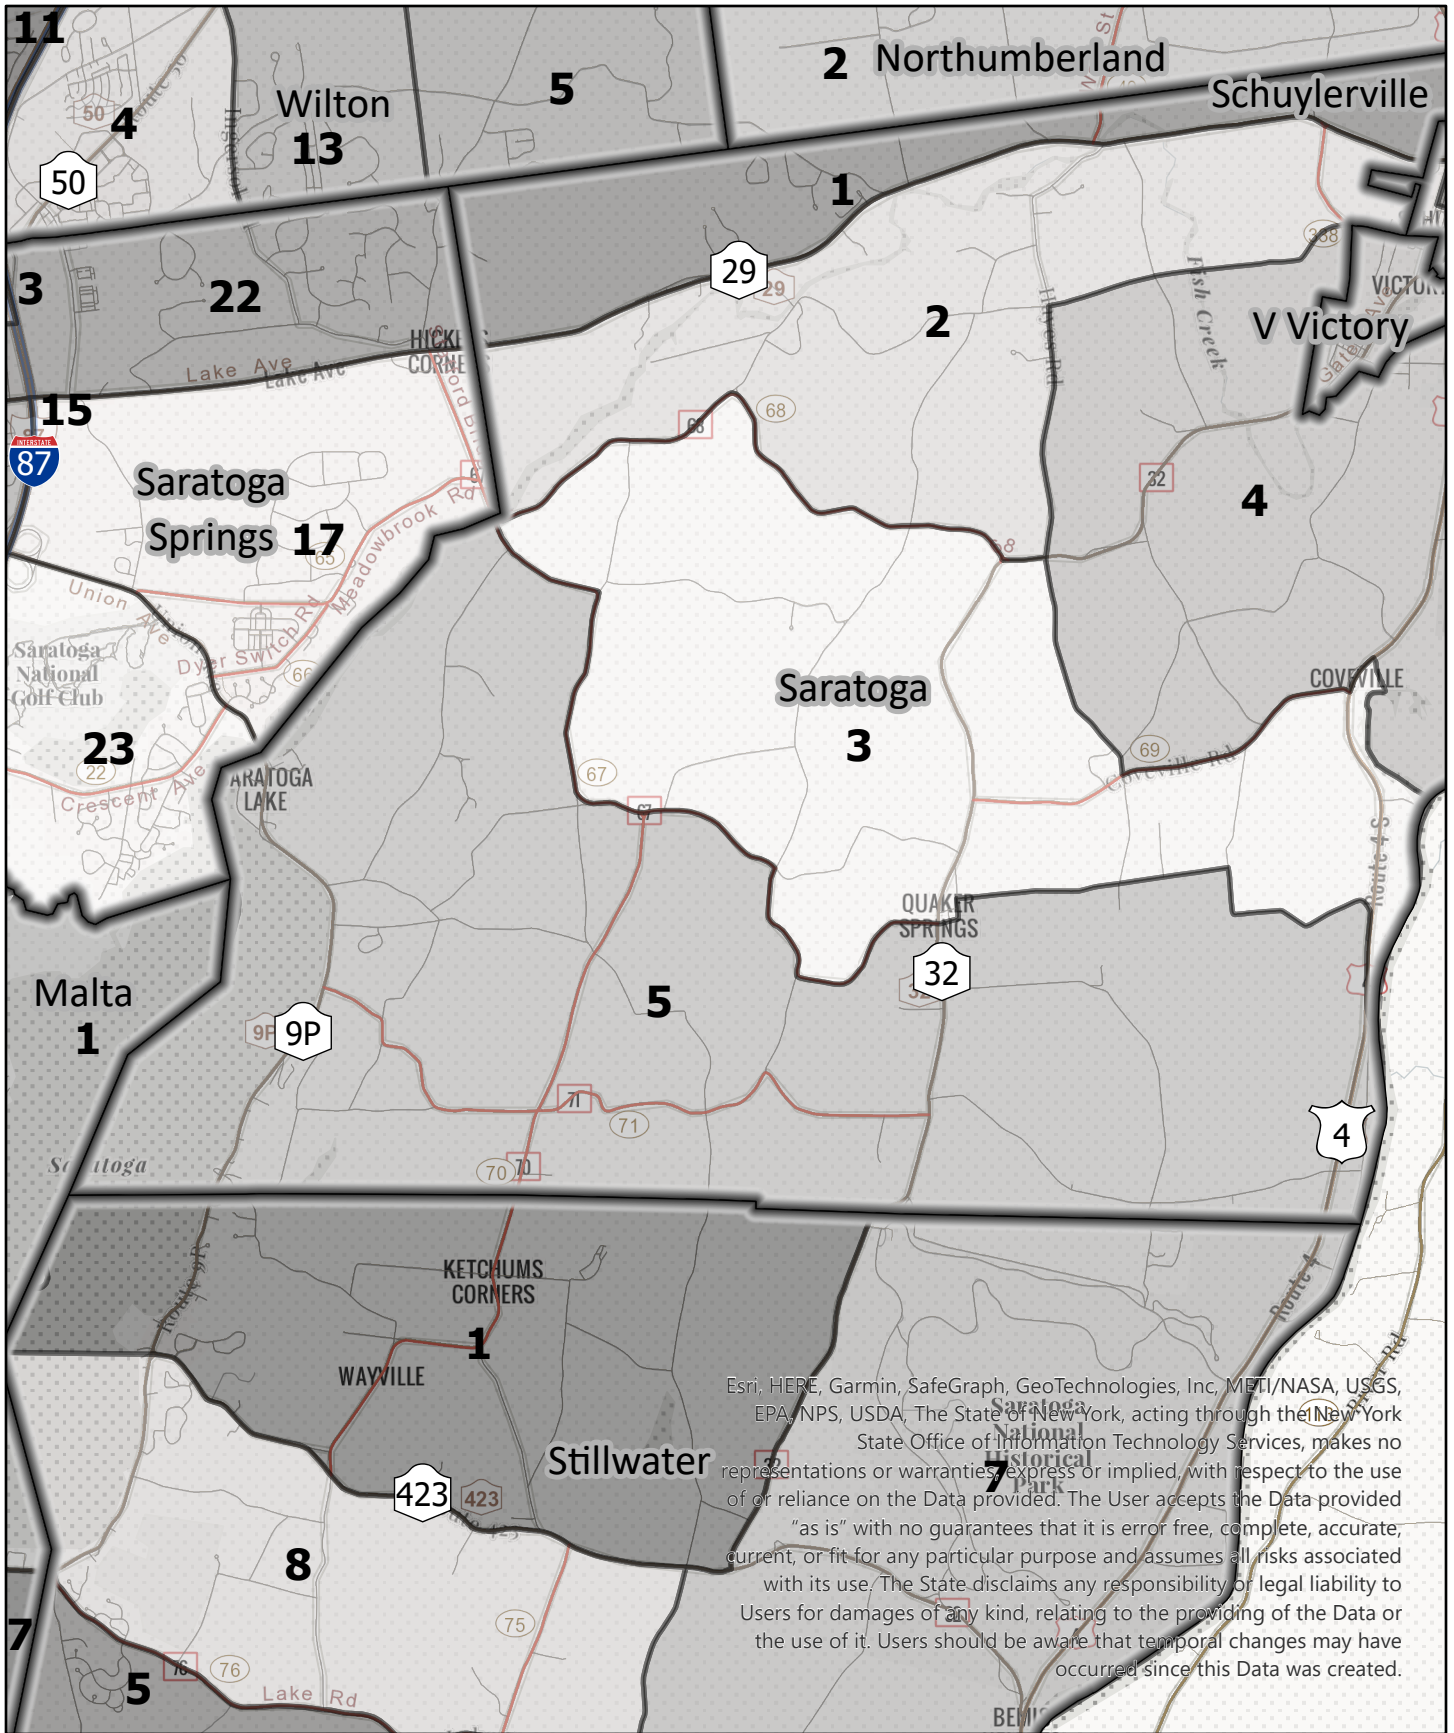

Legend

Election District

**Saratoga County
Election District**

Town: Saratoga
District: 1

Legend

Election District

**Saratoga County
Election District**

Town: Saratoga
District: 2

Legend

Election District

**Saratoga County
Election District**

Town: Saratoga
District: 3

Esri, HERE, Garmin, SafeGraph, GeoTechnologies, Inc, METI/NASA, USGS, EPA, NPS, US Census Bureau, USDA, The State of New York, acting through the New York State Office of Information Technology Services, makes no representations or warranties, express or implied, with respect to the use of or reliance on the Data provided. The User accepts the Data provided "as is" with no guarantees that it is error free, complete, accurate, current, or fit for any particular purpose and assumes all risks associated with its use. The State disclaims any responsibility or legal liability to Users for damages of any kind, relating to the providing of the Data or the use of it. Users should be aware that temporal changes may have occurred since this Data was created.

Legend

Election District

**Saratoga County
Election District**

Town: Saratoga
District: 4

Legend

Election District

**Saratoga County
Election District**

Town: Saratoga

District: 5