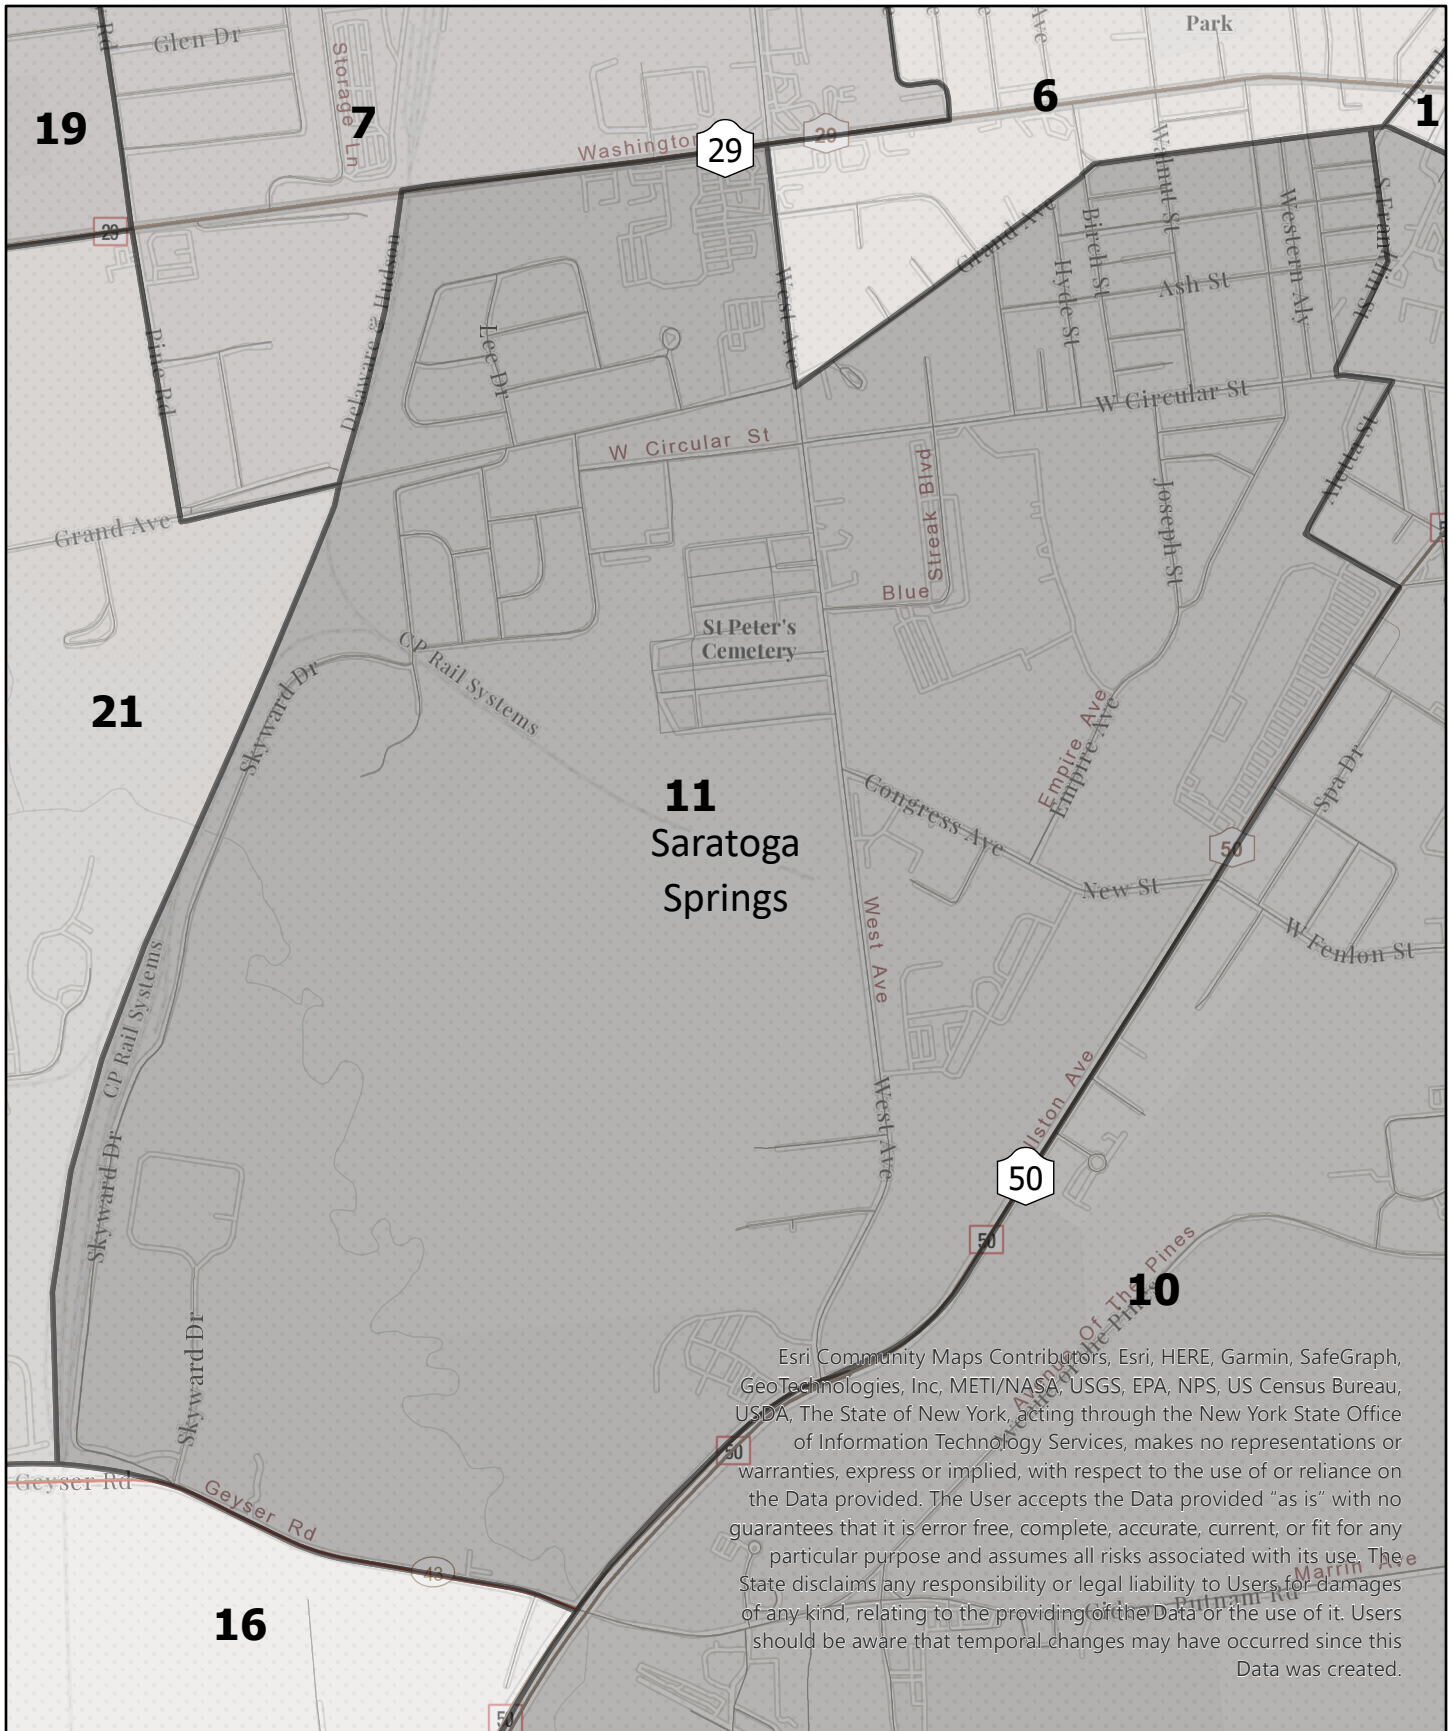

Legend

Election District

**Saratoga County
Election District**

Town: Saratoga Springs
District: 11