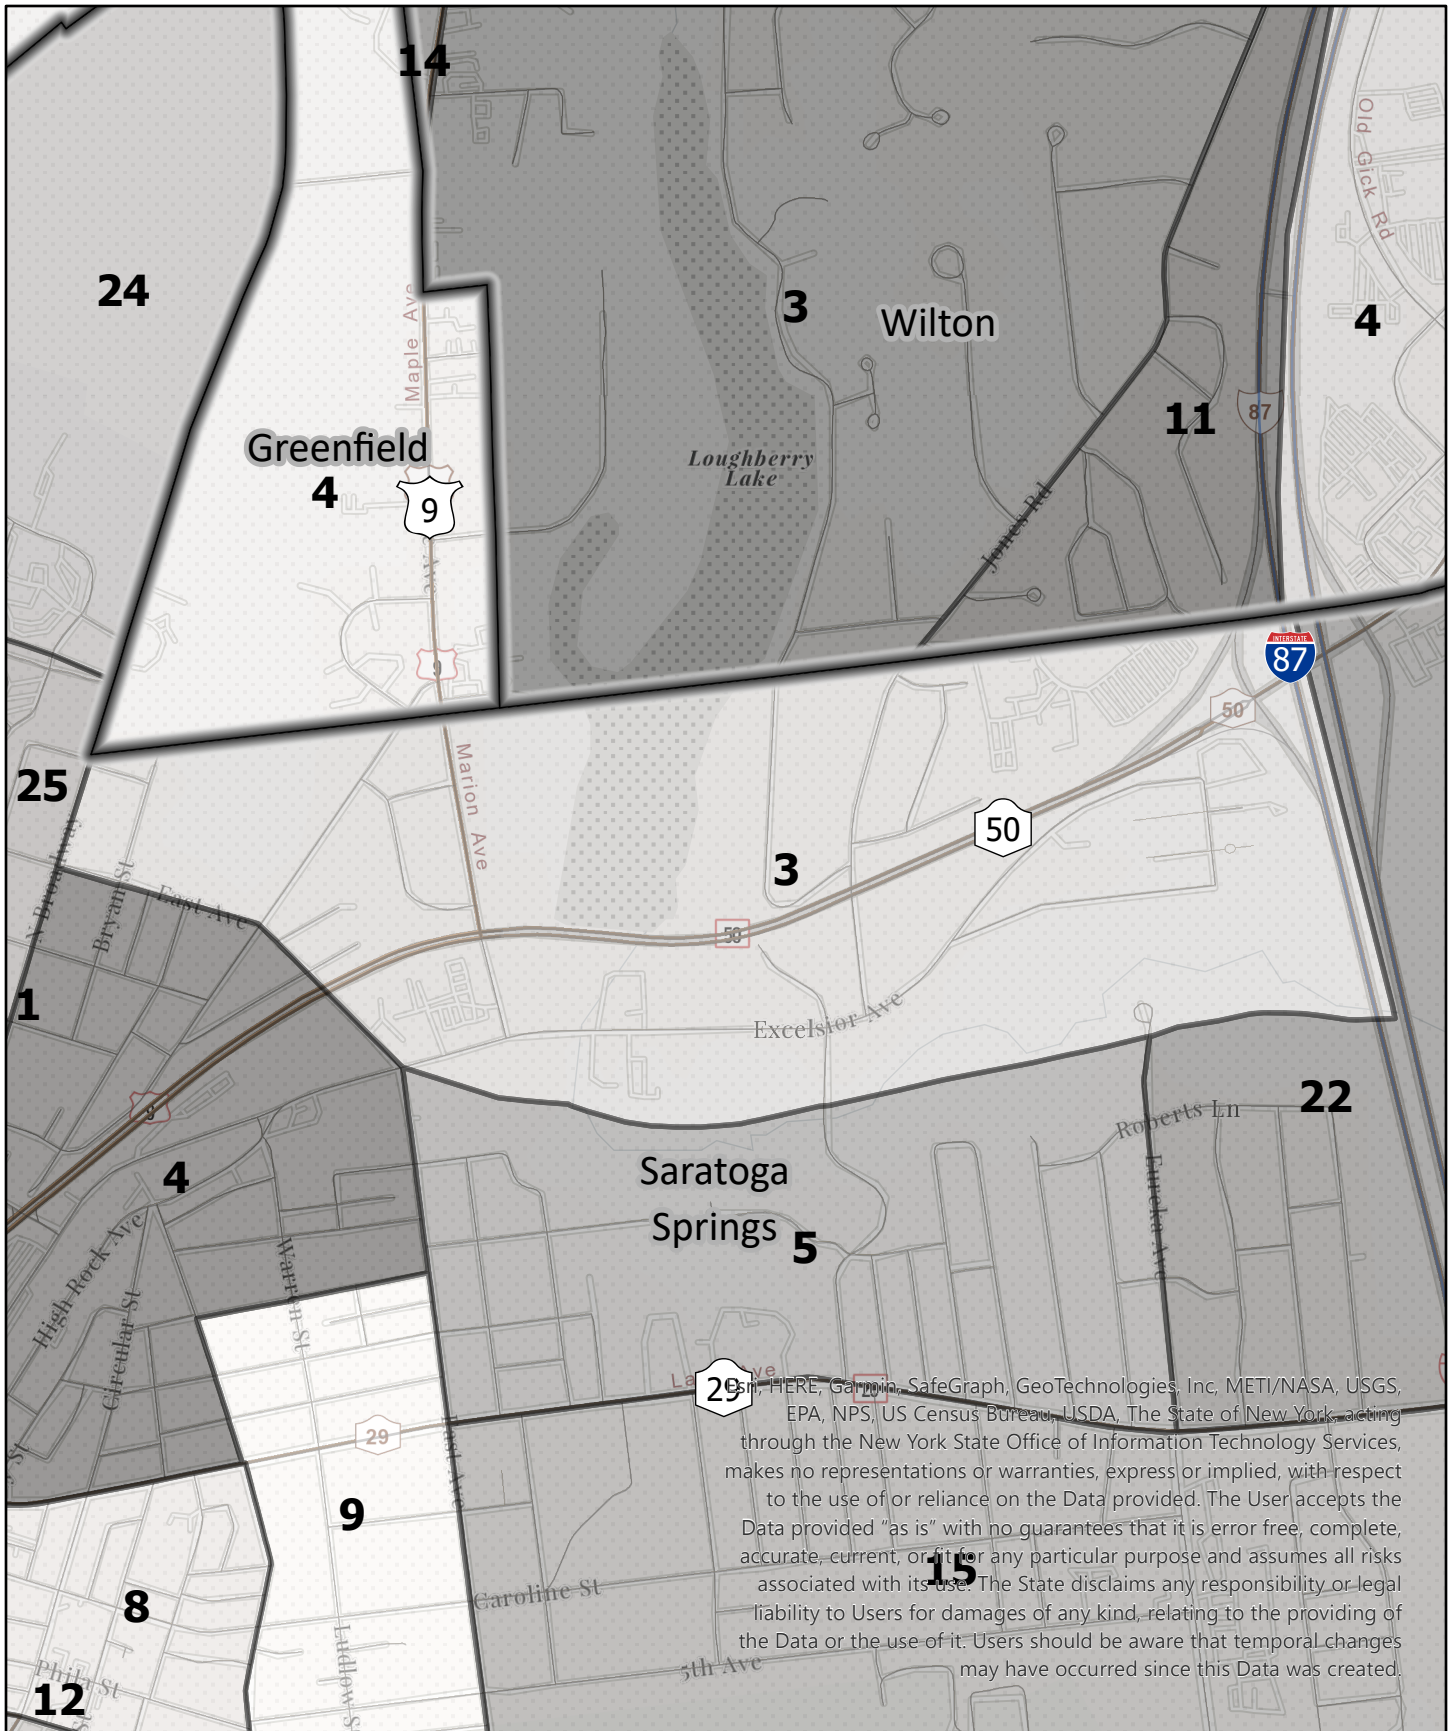

# Election District

**Saratoga County  
Election District**

Town: Saratoga Springs  
District: 24

Legend	
#	Election District

**Saratoga County  
Election District**  
Town: Saratoga Springs  
District: 25