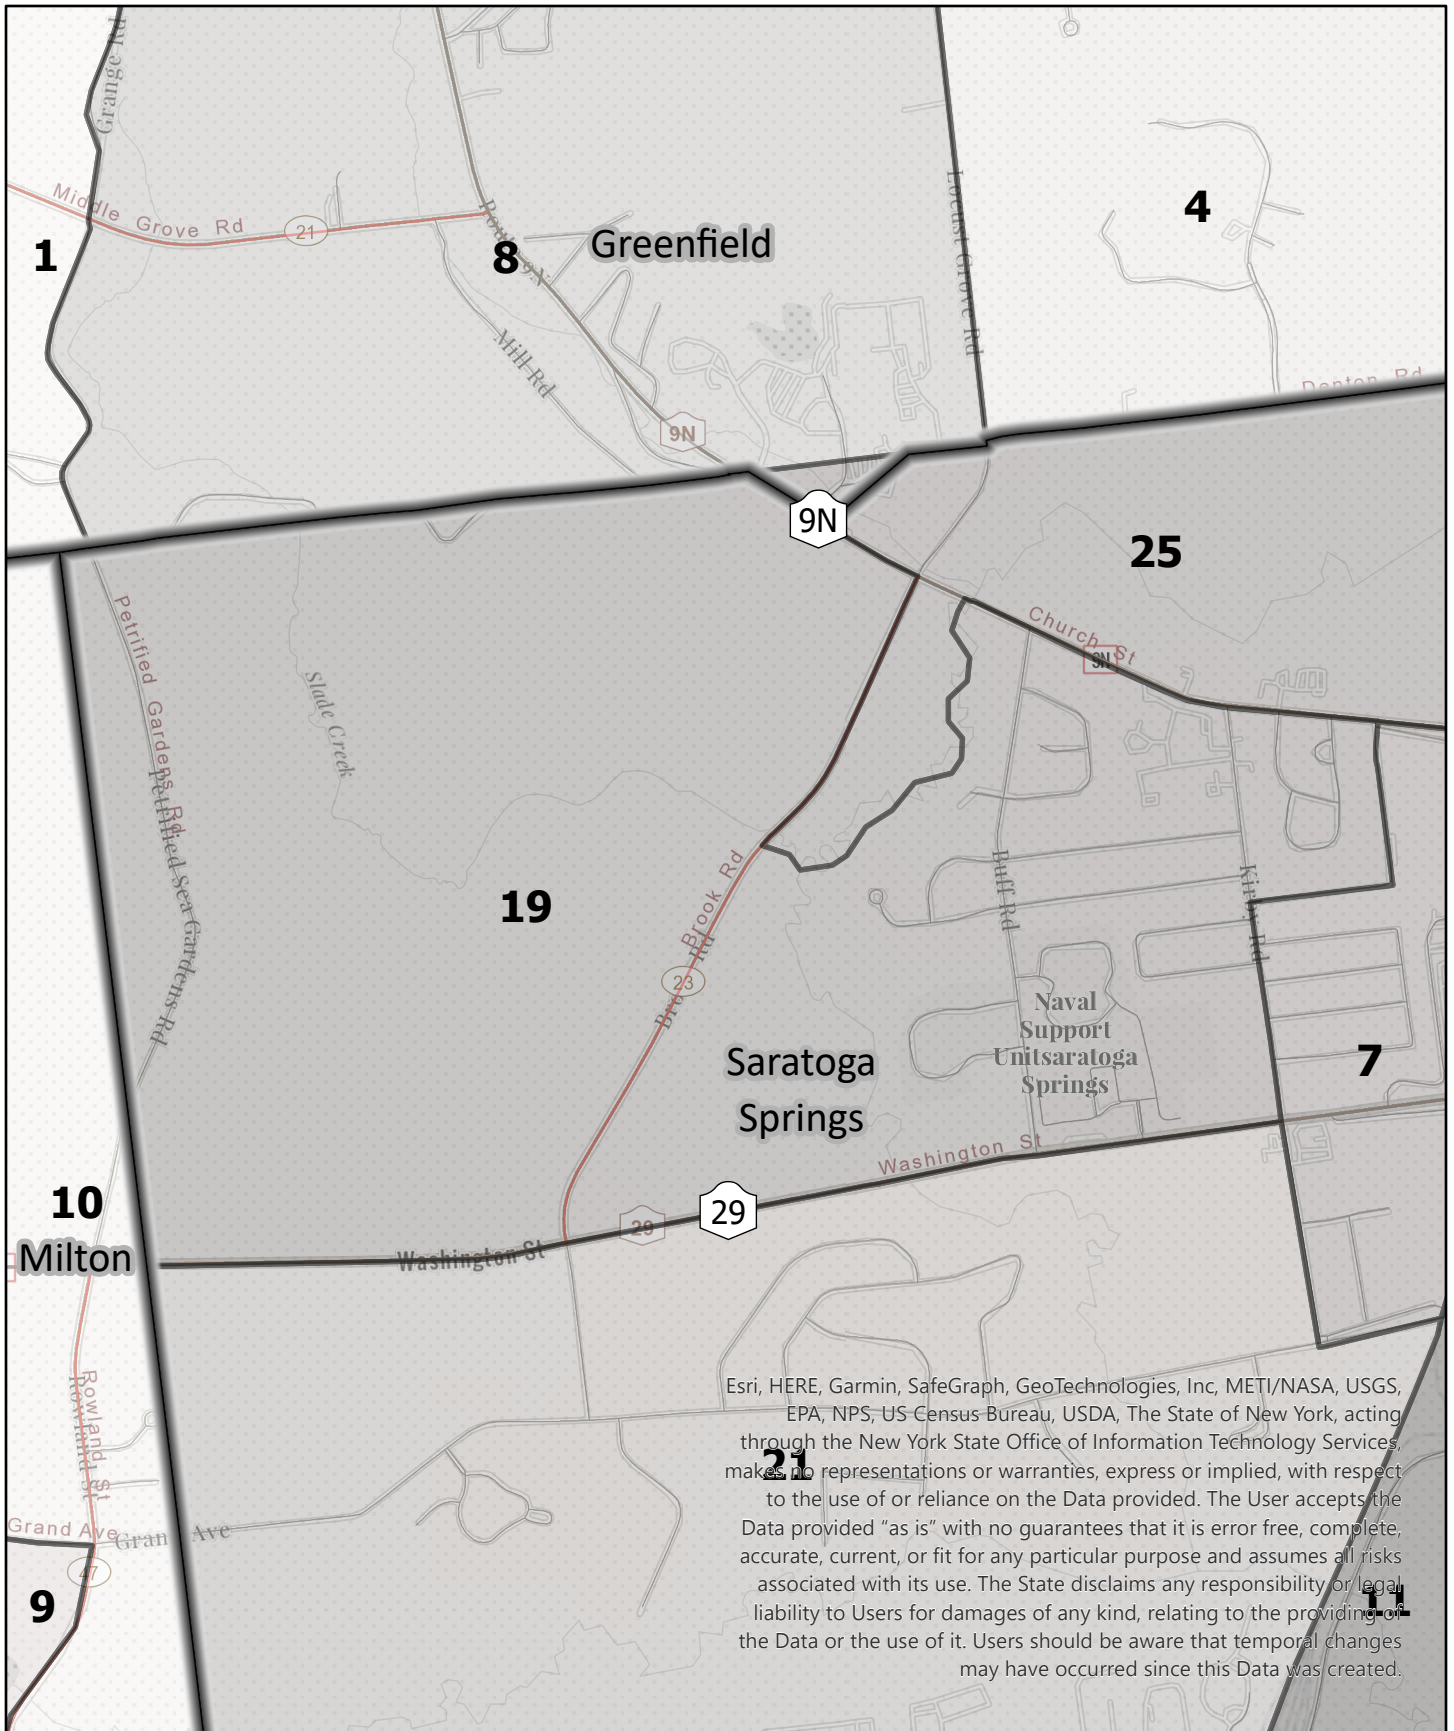

Esri, HERE, Garmin, SafeGraph, GeoTechnologies, Inc, METI/NASA, USGS, EPA, NPS, US Census Bureau, USDA, The State of New York, acting through the New York State Office of Information Technology Services, makes no representations or warranties, express or implied, with respect to the use of or reliance on the Data provided. The User accepts the Data provided "as is" with no guarantees that it is error free, complete, accurate, current, or fit for any particular purpose and assumes all risks associated with its use. The State disclaims any responsibility or legal liability to Users for damages of any kind, relating to the providing of the Data or the use of it. Users should be aware that temporal changes may have occurred since this Data was created.

Legend

Election District

**Saratoga County
Election District**

Town: Saratoga Springs
District: 19