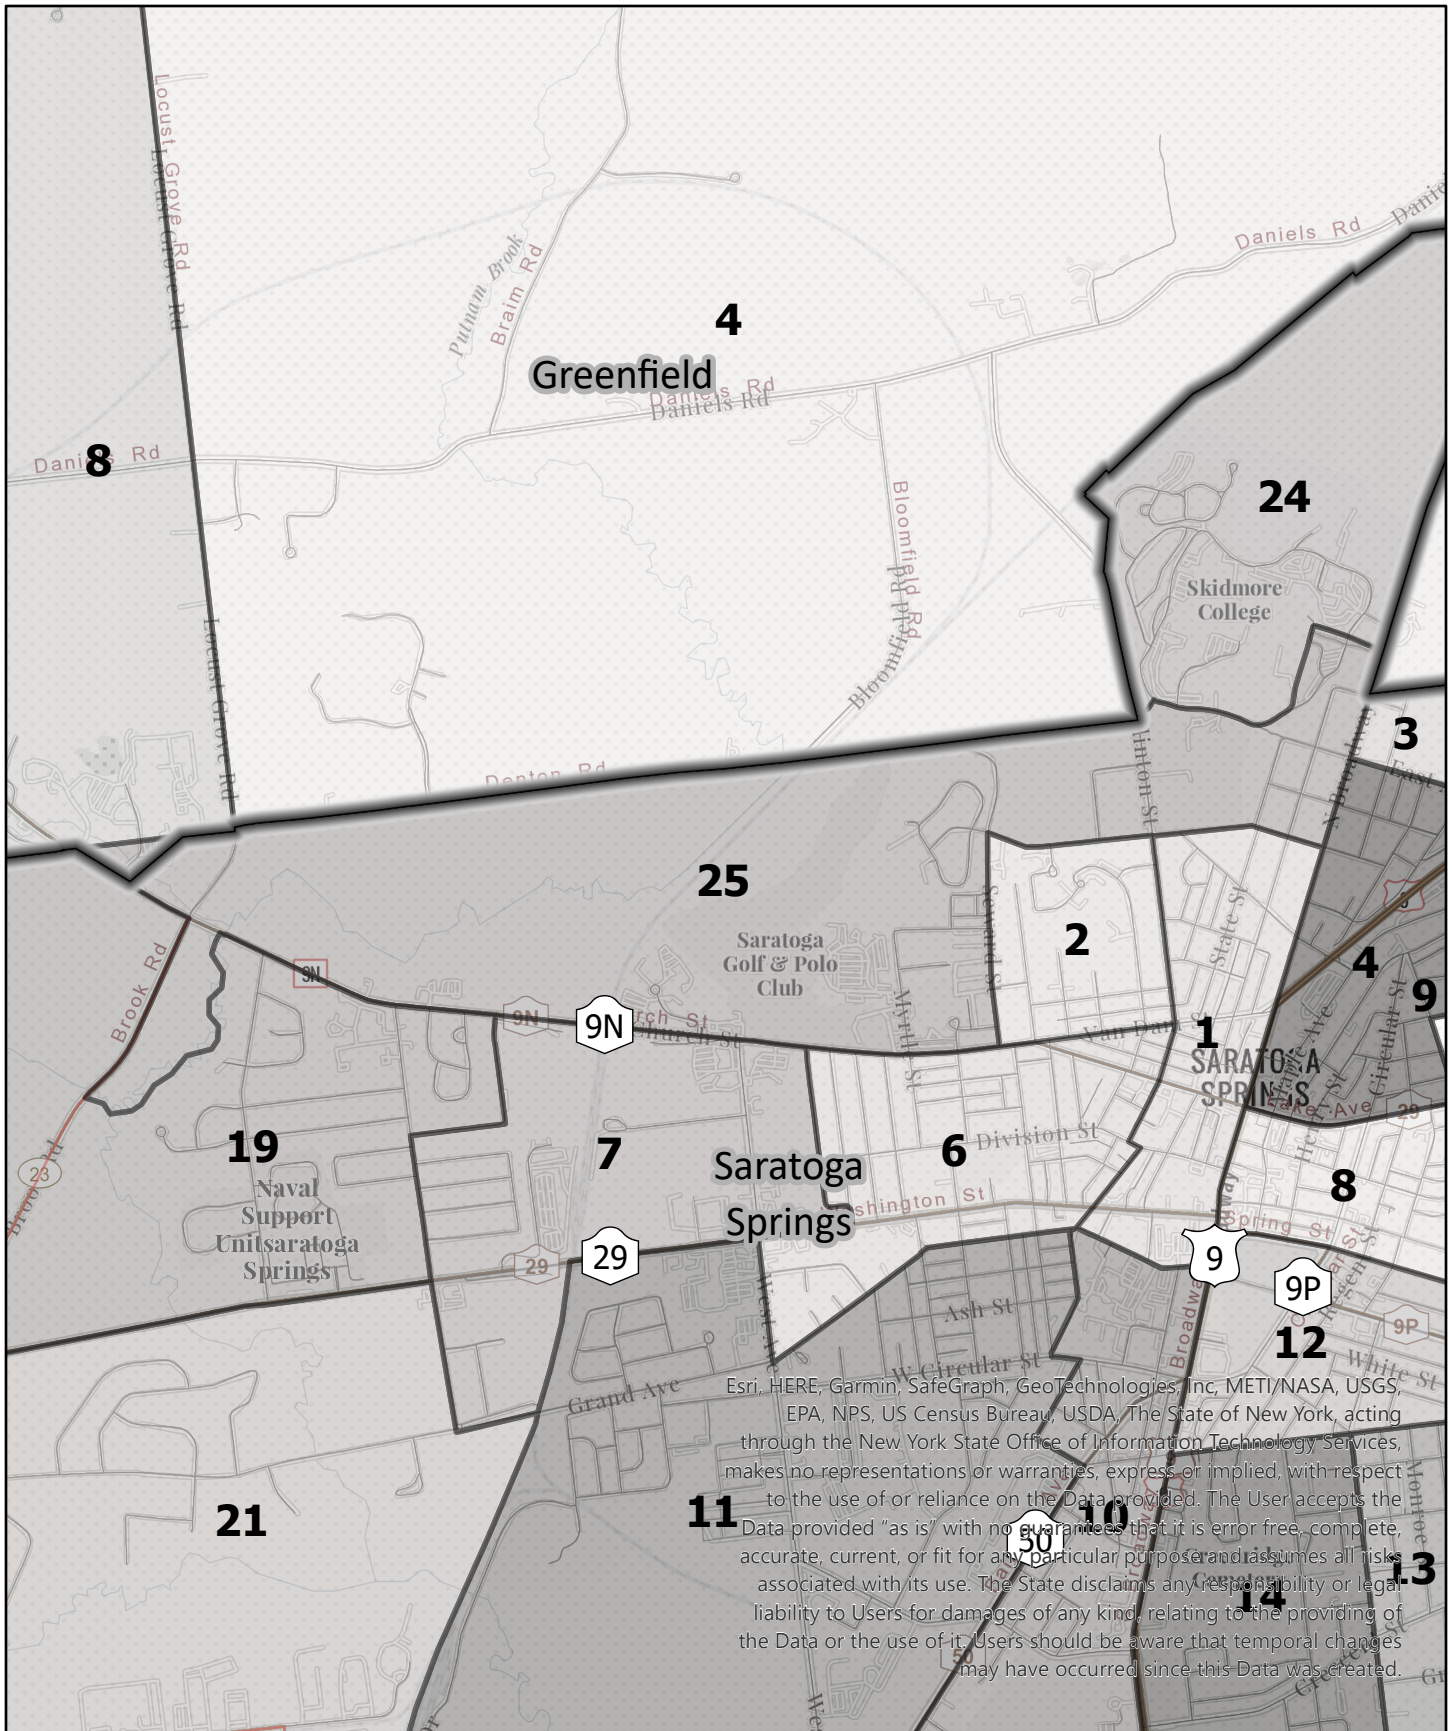

Legend	
#	Election District

**Saratoga County
Election District**
Town: Saratoga Springs
District: 25