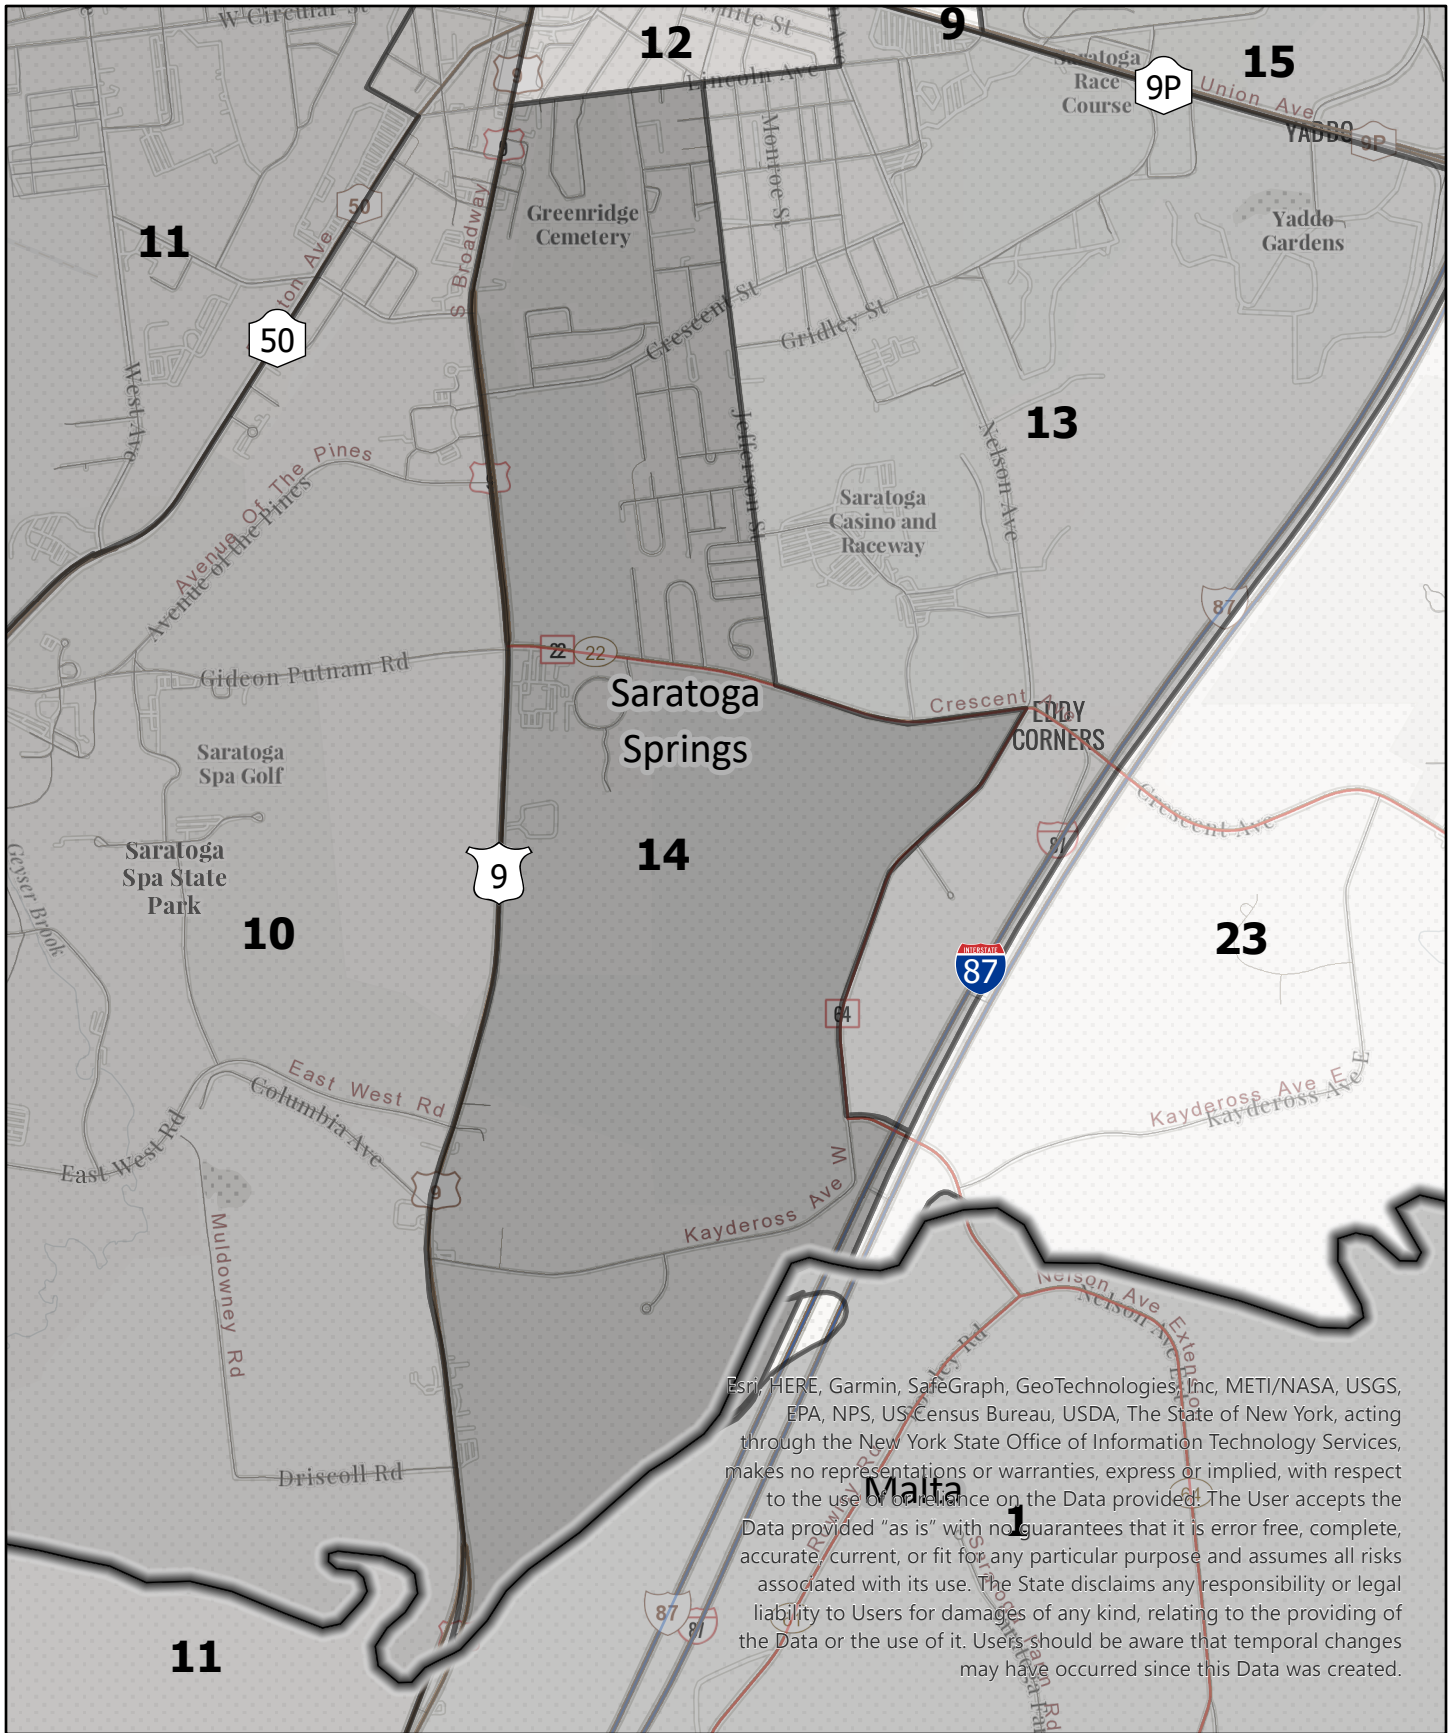

Esri, HERE, Garmin, SafeGraph, GeoTechnologies, Inc, METI/NASA, USGS, EPA, NPS, US Census Bureau, USDA, The State of New York, acting through the New York State Office of Information Technology Services, makes no representations or warranties, express or implied, with respect to the use of or reliance on the Data provided. The User accepts the Data provided "as is" with no guarantees that it is error free, complete, accurate, current, or fit for any particular purpose and assumes all risks associated with its use. The State disclaims any responsibility or legal liability to Users for damages of any kind, relating to the providing of the Data or the use of it. Users should be aware that temporal changes may have occurred since this Data was created.

Legend

Election District

**Saratoga County
Election District**

Town: Saratoga Springs
District: 14