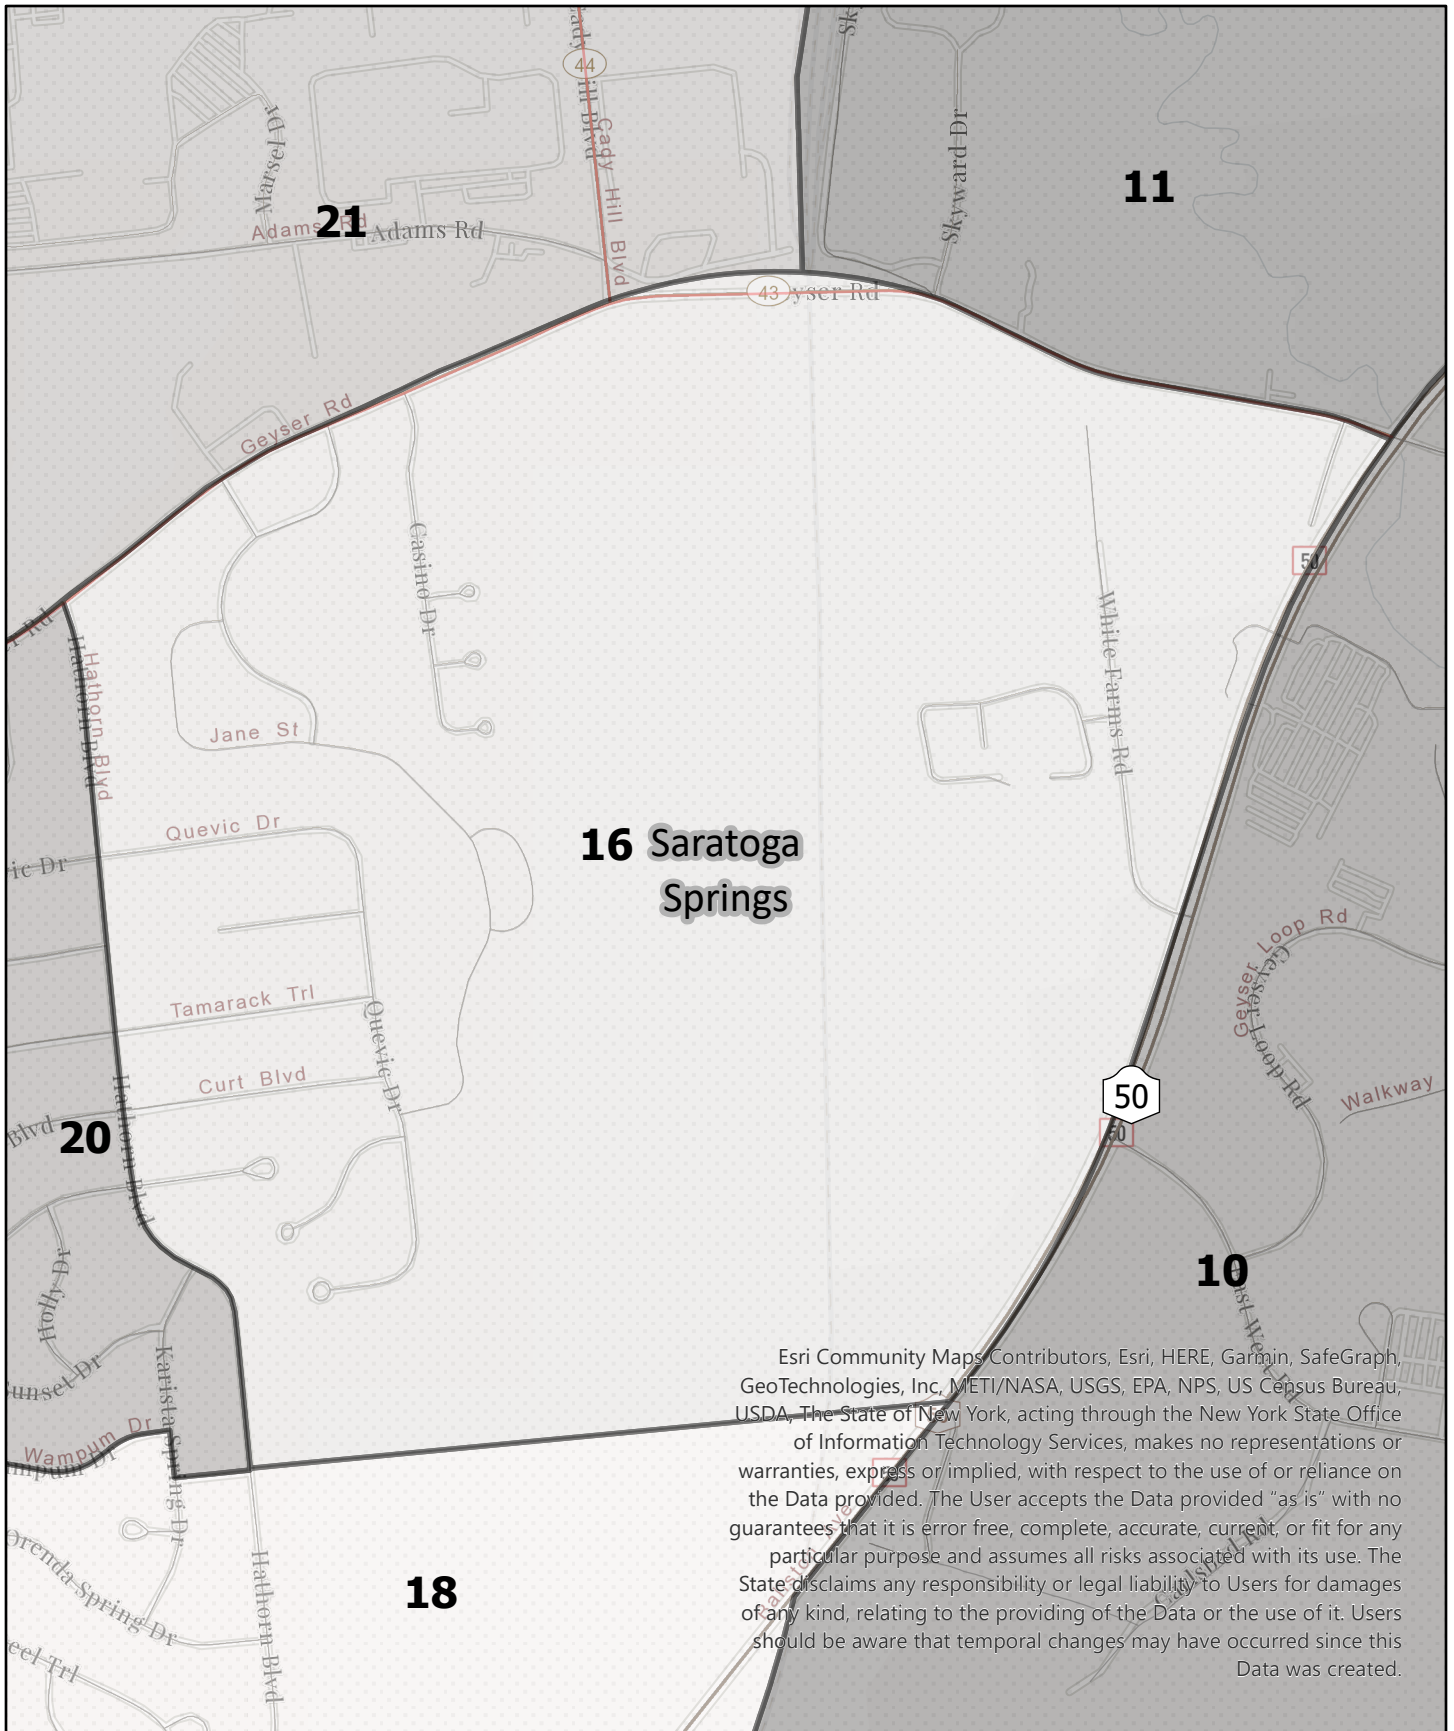

Legend

Election District

**Saratoga County
Election District**

Town: Saratoga Springs
District: 16