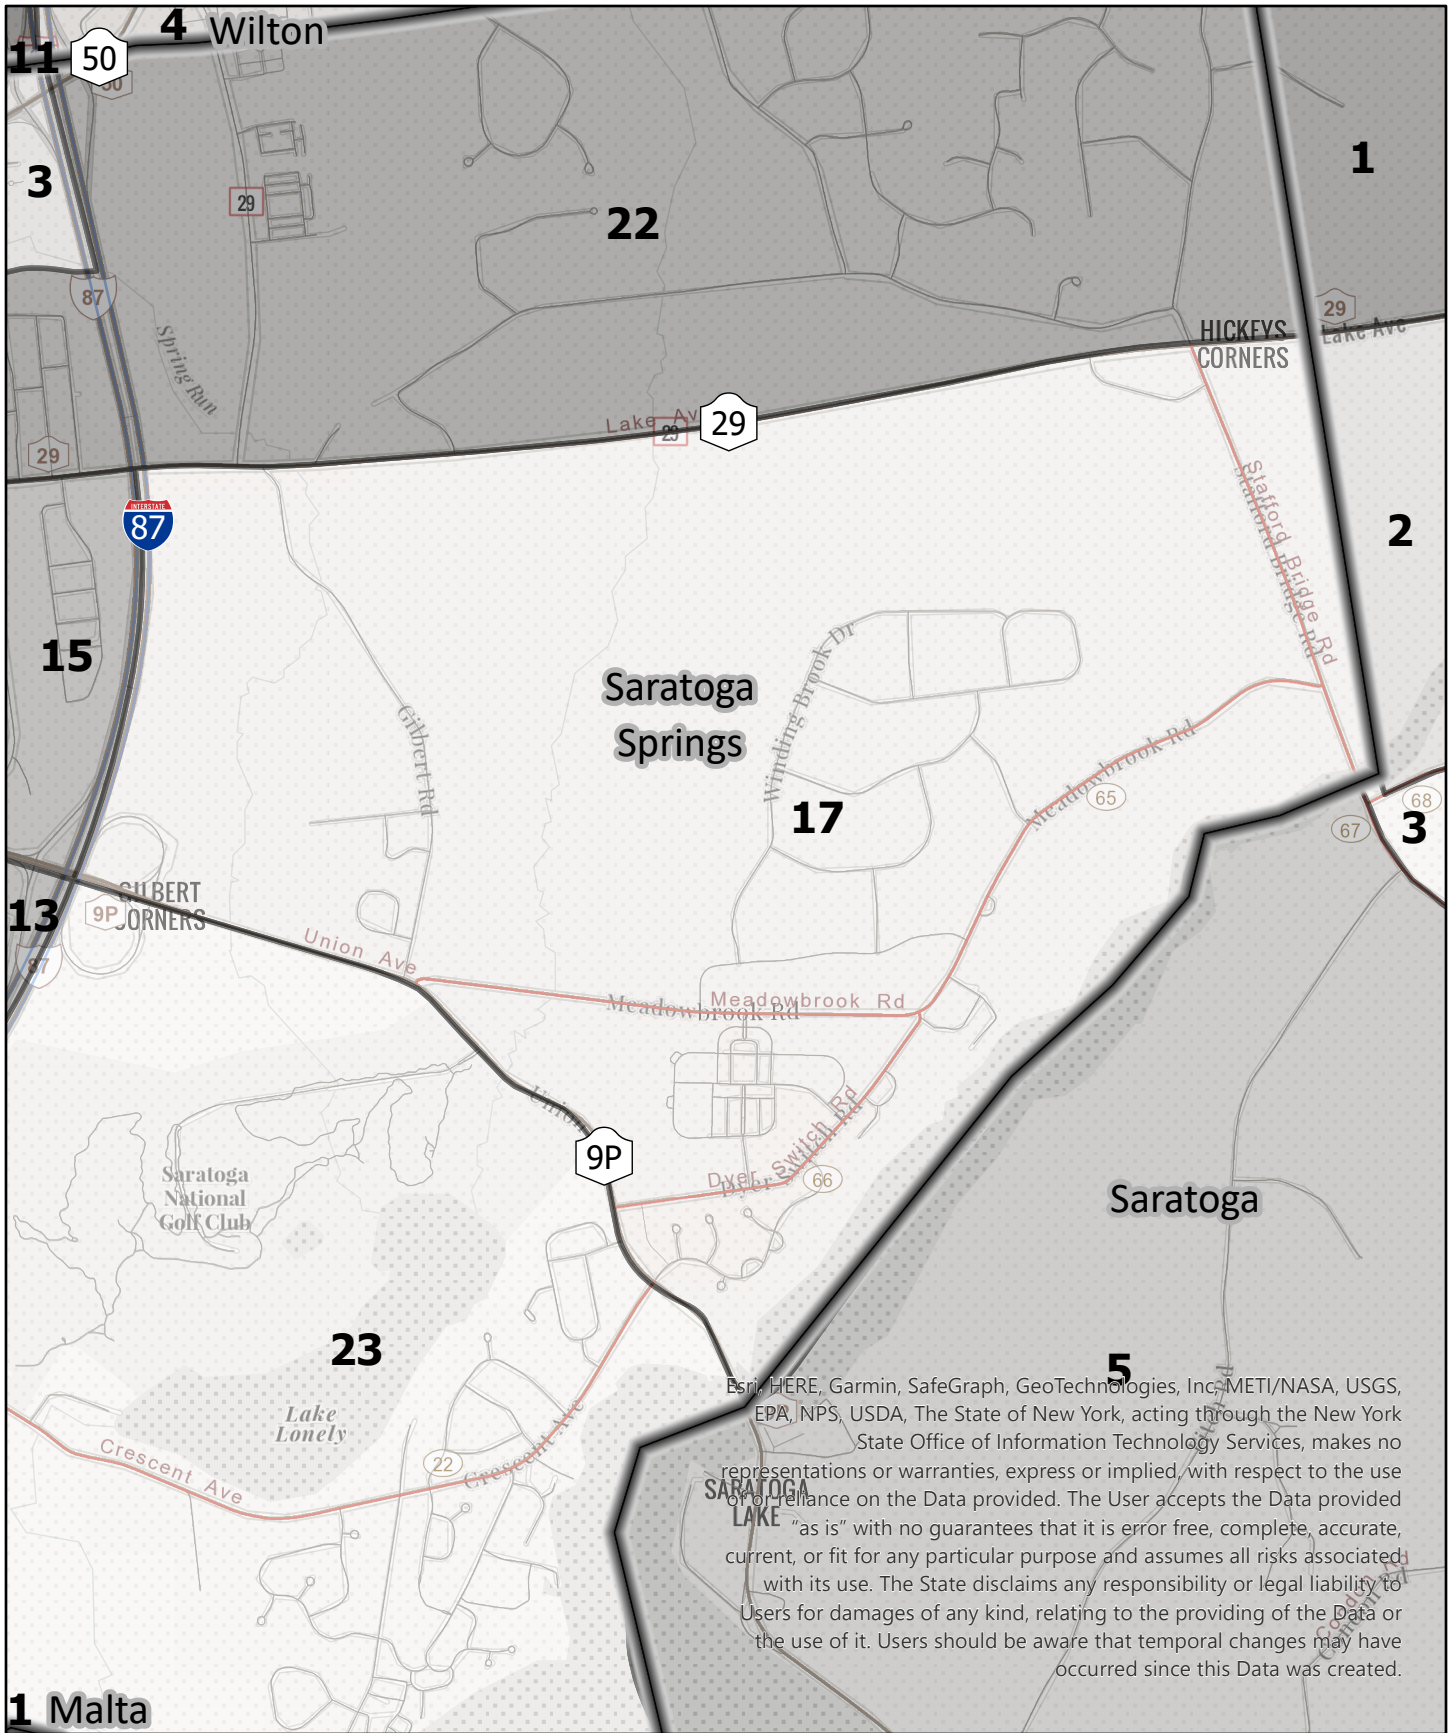

Esri, HERE, Garmin, SafeGraph, GeoTechnologies, Inc., METI/NASA, USGS, EPA, NPS, USDA, The State of New York, acting through the New York State Office of Information Technology Services, makes no representations or warranties, express or implied, with respect to the use of or reliance on the Data provided. The User accepts the Data provided "as is" with no guarantees that it is error free, complete, accurate, current, or fit for any particular purpose and assumes all risks associated with its use. The State disclaims any responsibility or legal liability to Users for damages of any kind, relating to the providing of the Data or the use of it. Users should be aware that temporal changes may have occurred since this Data was created.