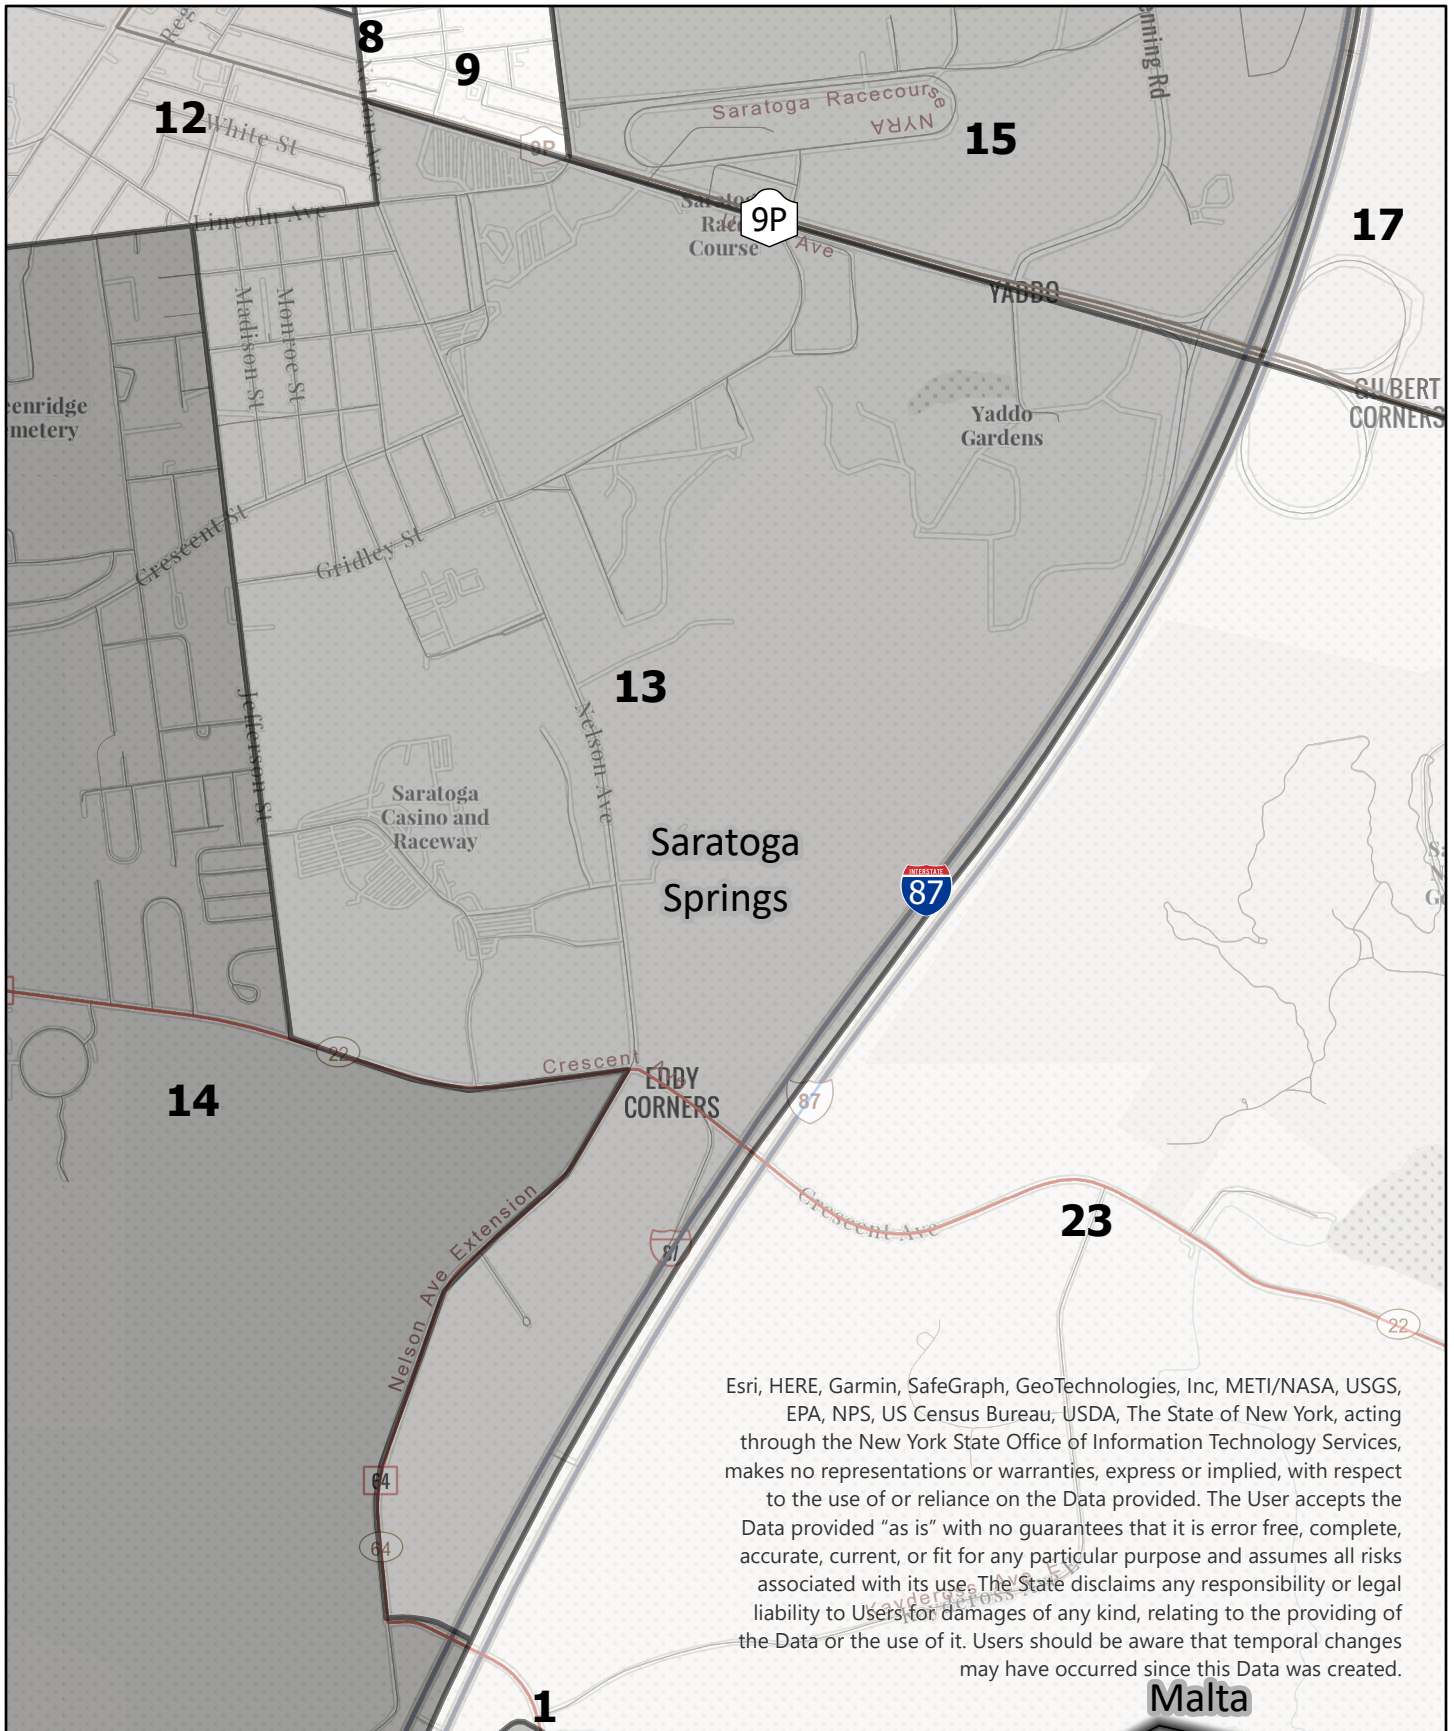

Legend

Election District

**Saratoga County
Election District**

Town: Saratoga Springs
District: 13