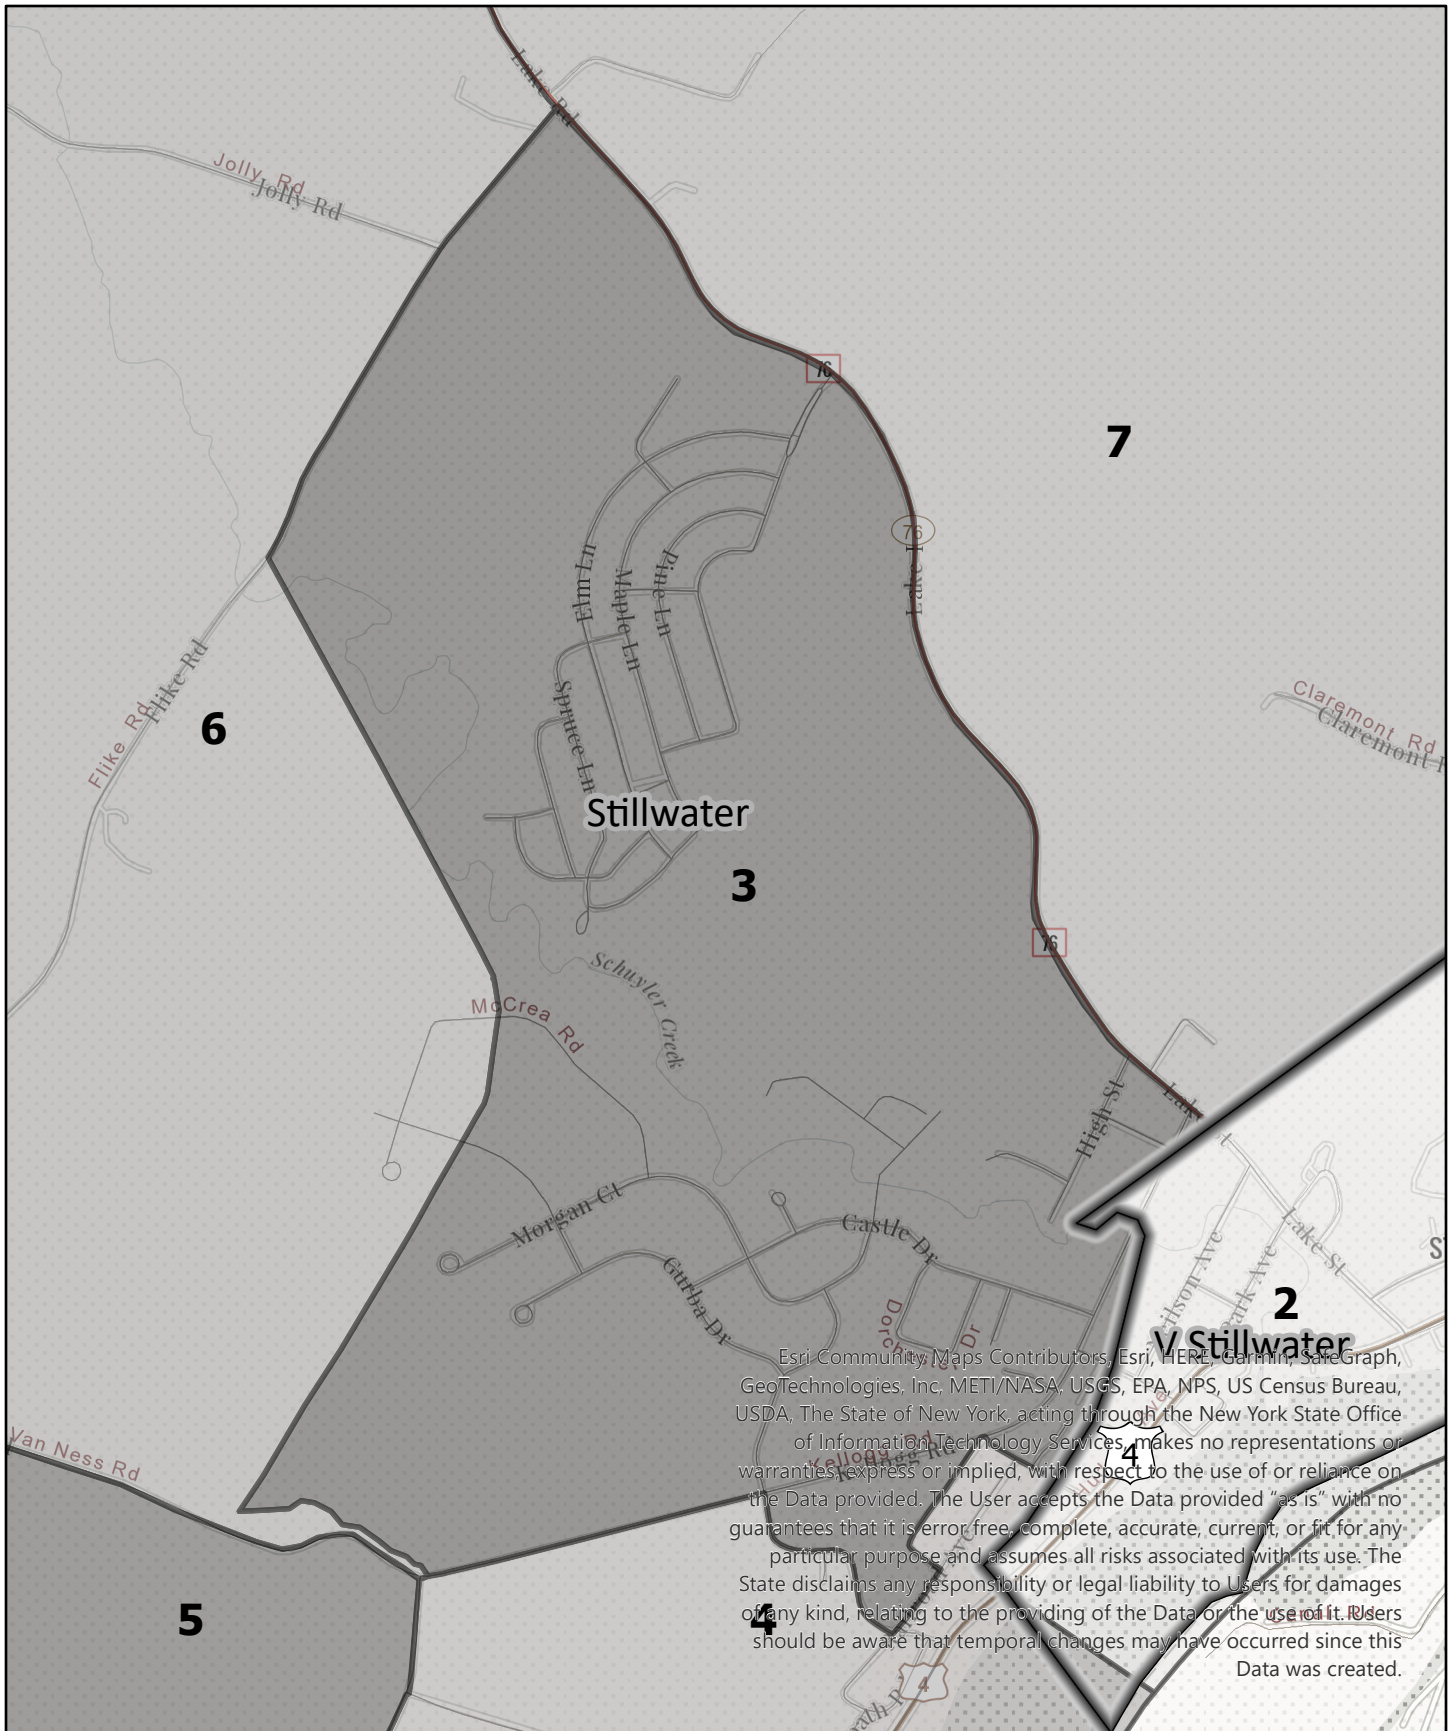

Legend

Election District

**Saratoga County
Election District**

Town: Stillwater
District: 1

Legend

Election District

**Saratoga County
Election District**

Town: Stillwater

District: 2

Legend

Election District

**Saratoga County
Election District**

Town: Stillwater
District: 3

Esri, HERE, Garmin, SafeGraph, GeoTechnologies, Inc, METI/NASA, USGS, EPA, NPS, US Census Bureau, USDA, The State of New York, acting through the New York State Office of Information Technology Services, makes no representations or warranties, express or implied, with respect to the use of or reliance on the Data provided. The User accepts the Data provided "as is" with no guarantees that it is error free, complete, accurate, current, or fit for any particular purpose and assumes all risks associated with its use. The State disclaims any responsibility or legal liability to Users for damages of any kind, relating to the providing of the Data or the use of it. Users should be aware that temporal changes may have occurred since this Data was created.

Legend

Election District

**Saratoga County
Election District**

Town: Stillwater
District: 4

Legend

Election District

**Saratoga County
Election District**

Town: Stillwater
District: 5

Legend

Election District

**Saratoga County
Election District**
Town: Stillwater
District: 7

Legend

Election District

**Saratoga County
Election District**

Town: Stillwater
District: 8