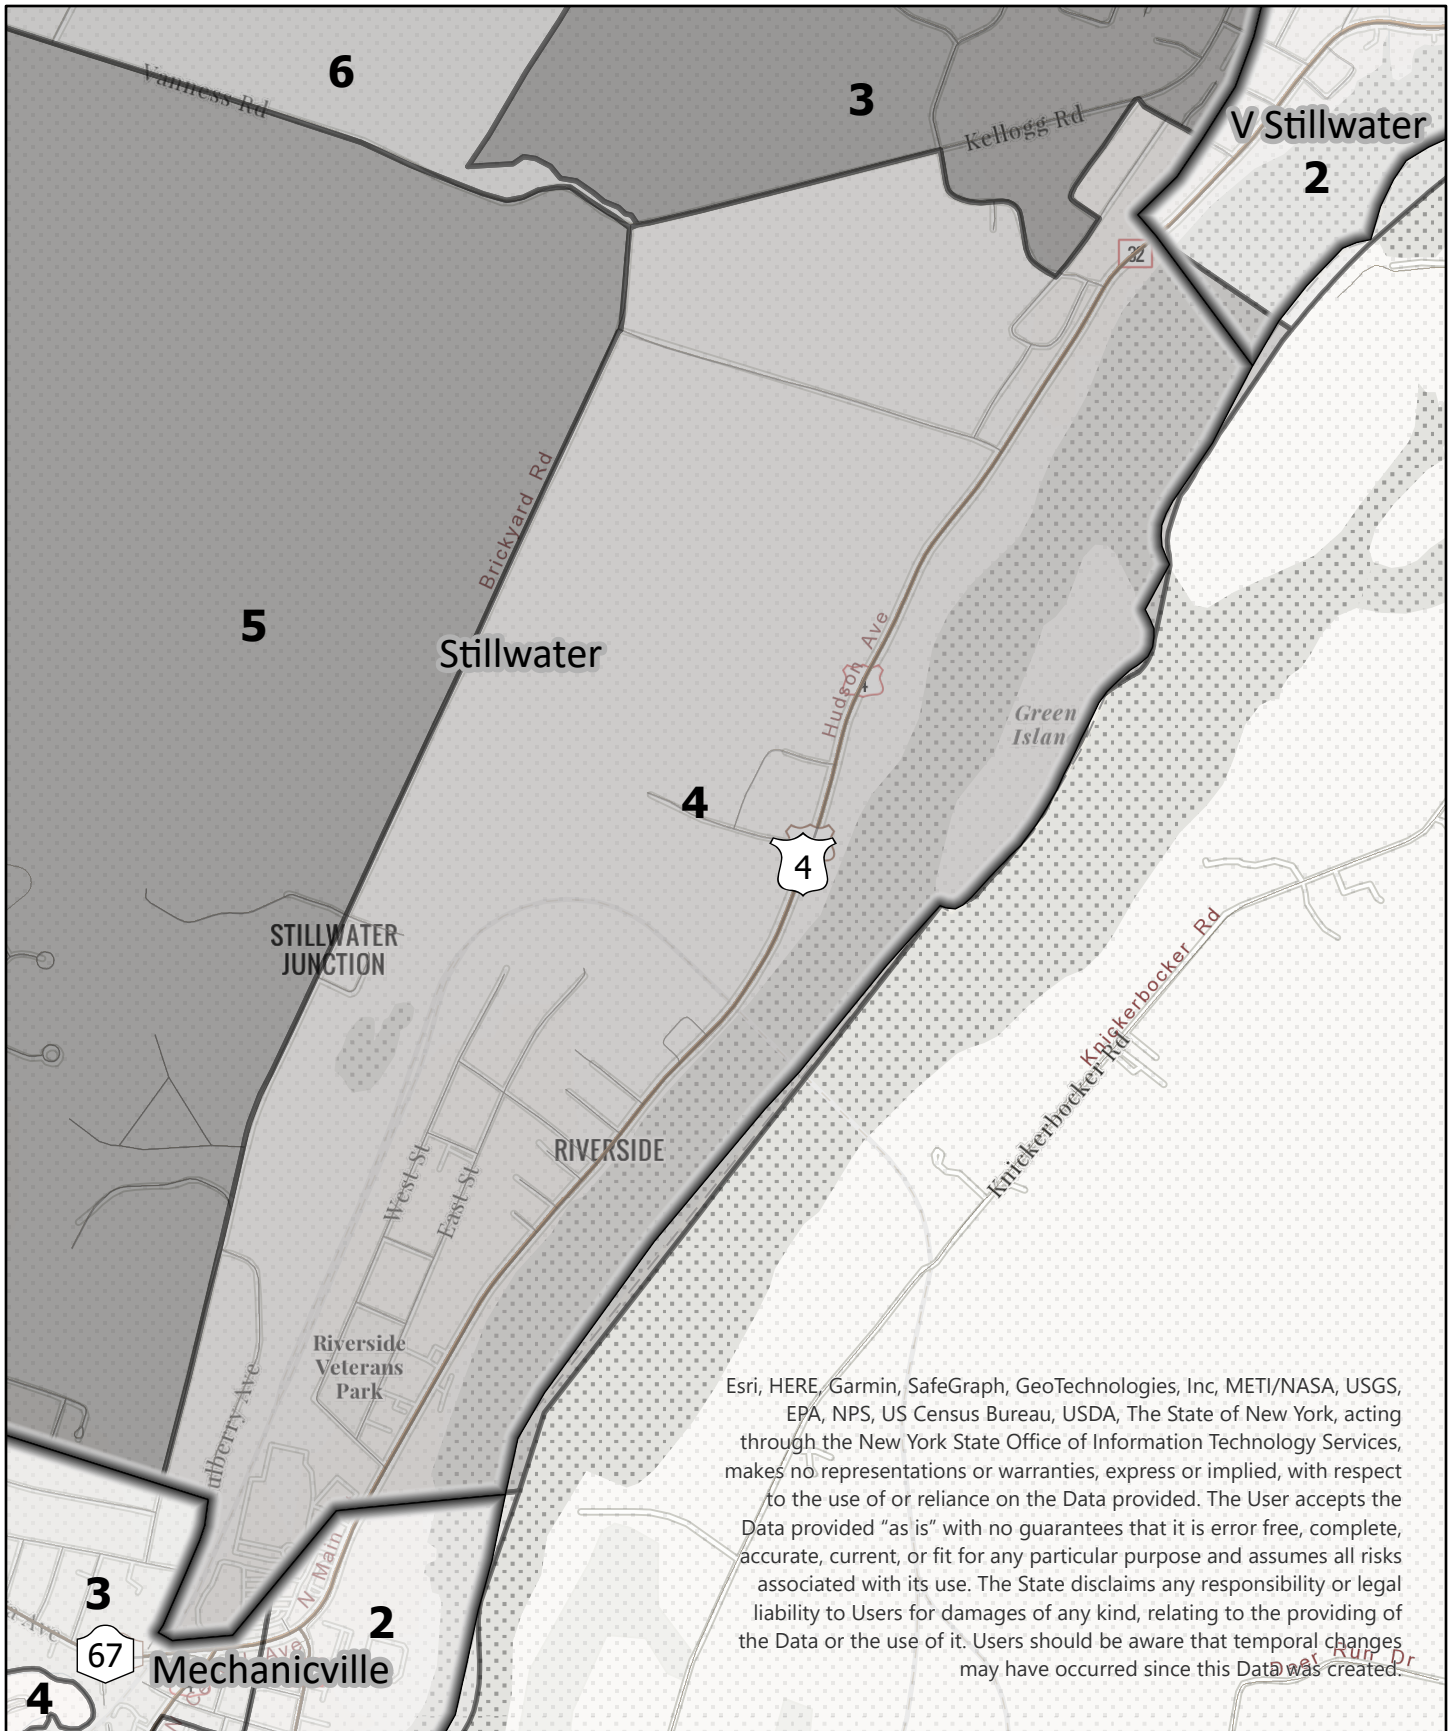

Legend

Election District

**Saratoga County
Election District**

Town: Stillwater
District: 1

Legend

Election District

**Saratoga County
Election District**

Town: Stillwater

District: 2

Legend

Election District

**Saratoga County
Election District**

Town: Stillwater
District: 3

Esri, HERE, Garmin, SafeGraph, GeoTechnologies, Inc, METI/NASA, USGS, EPA, NPS, US Census Bureau, USDA, The State of New York, acting through the New York State Office of Information Technology Services, makes no representations or warranties, express or implied, with respect to the use of or reliance on the Data provided. The User accepts the Data provided "as is" with no guarantees that it is error free, complete, accurate, current, or fit for any particular purpose and assumes all risks associated with its use. The State disclaims any responsibility or legal liability to Users for damages of any kind, relating to the providing of the Data or the use of it. Users should be aware that temporal changes may have occurred since this Data was created.

Legend

Election District

**Saratoga County
Election District**

Town: Stillwater
District: 4

Legend

Election District

**Saratoga County
Election District**

Town: Stillwater
District: 5