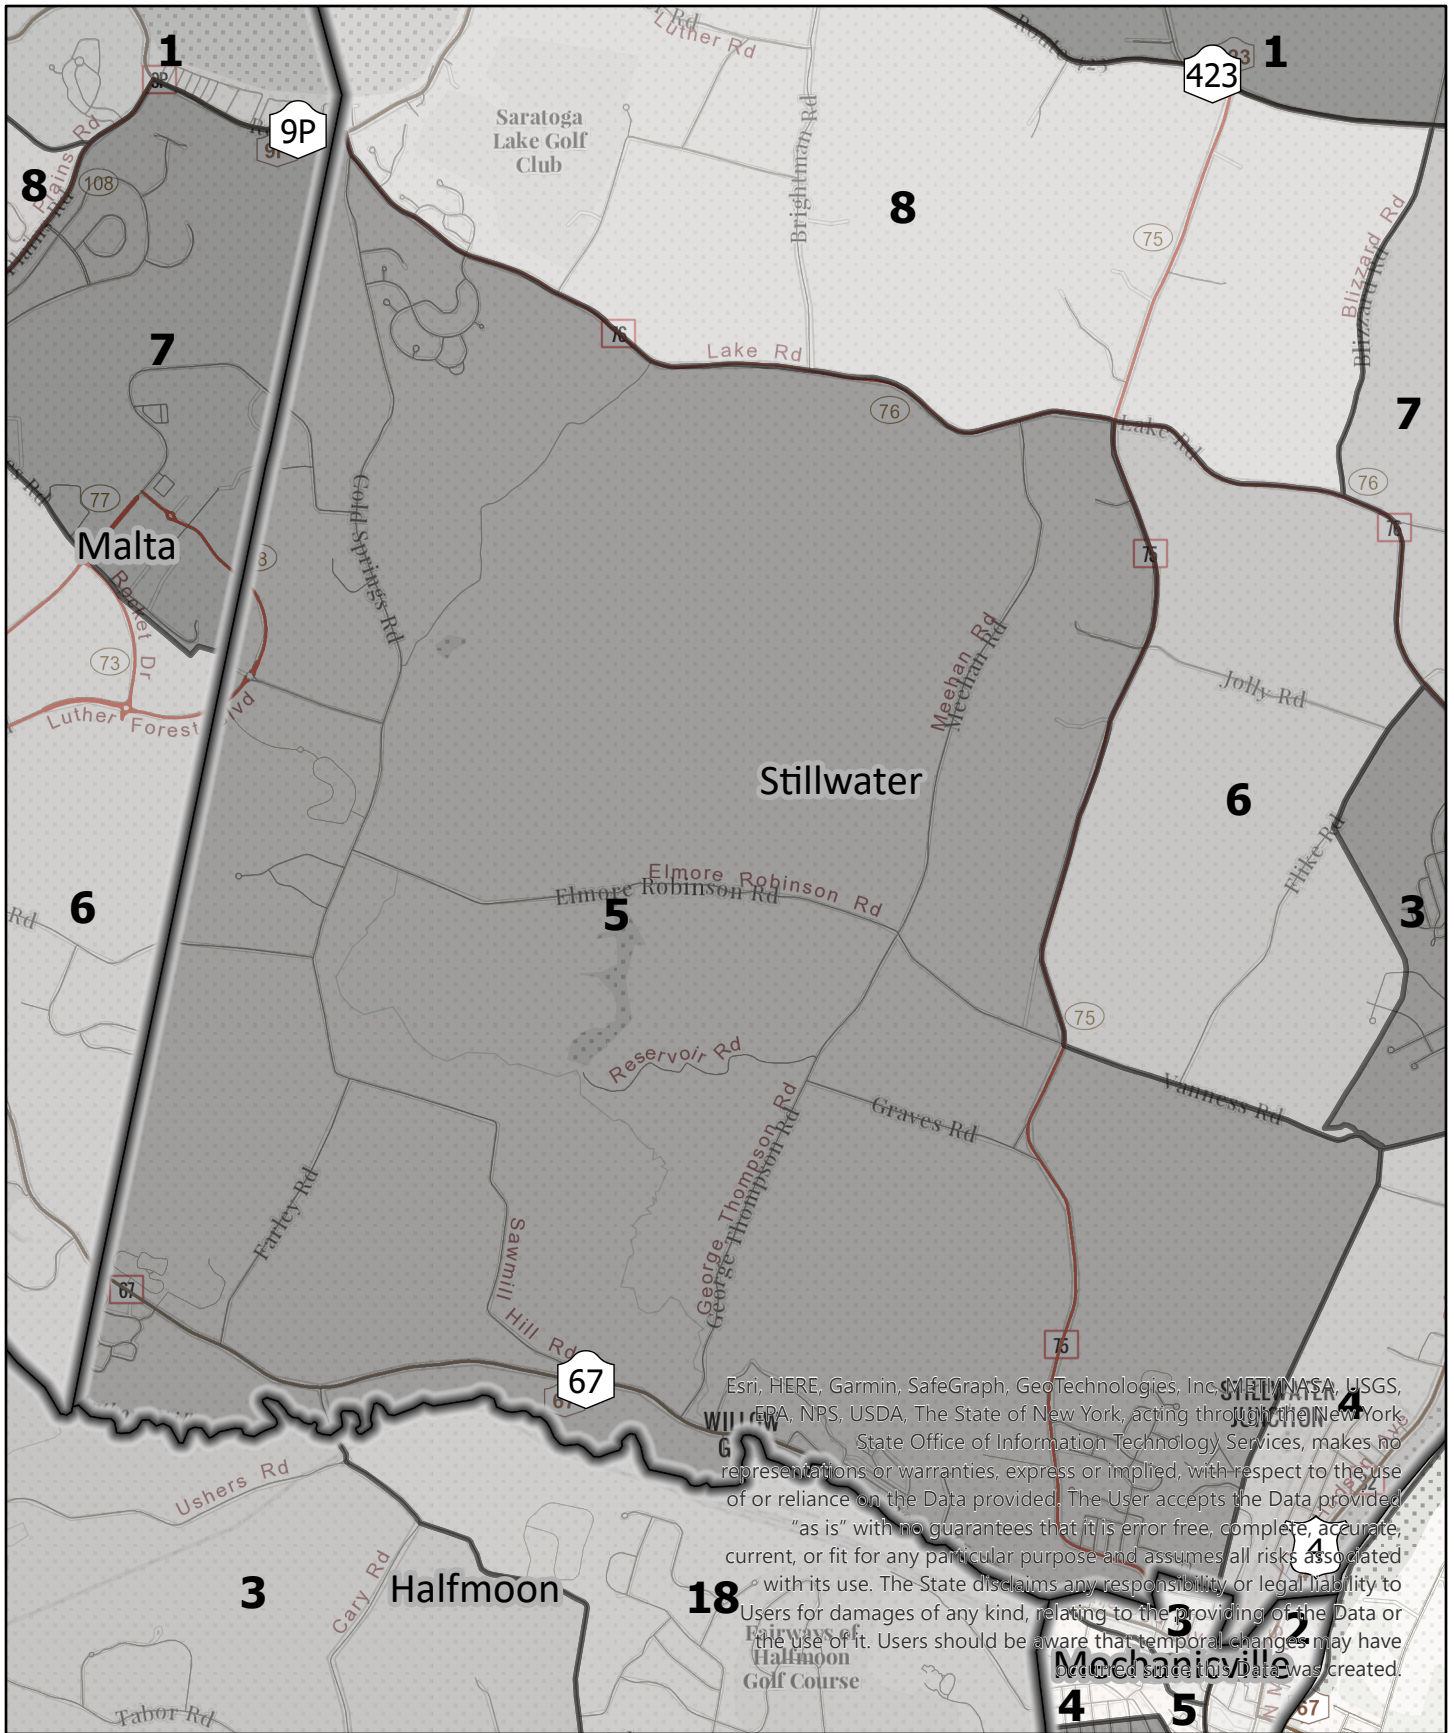

Legend

Election District

**Saratoga County
Election District**

Town: Stillwater
District: 1

Legend

Election District

**Saratoga County
Election District**

Town: Stillwater

District: 2

Legend

Election District

**Saratoga County
Election District**

Town: Stillwater
District: 3

Esri, HERE, Garmin, SafeGraph, GeoTechnologies, Inc, METI/NASA, USGS, EPA, NPS, US Census Bureau, USDA, The State of New York, acting through the New York State Office of Information Technology Services, makes no representations or warranties, express or implied, with respect to the use of or reliance on the Data provided. The User accepts the Data provided "as is" with no guarantees that it is error free, complete, accurate, current, or fit for any particular purpose and assumes all risks associated with its use. The State disclaims any responsibility or legal liability to Users for damages of any kind, relating to the providing of the Data or the use of it. Users should be aware that temporal changes may have occurred since this Data was created.

Legend

Election District

**Saratoga County
Election District**

Town: Stillwater
District: 4

Legend

Election District

**Saratoga County
Election District**

Town: Stillwater
District: 5

Legend

Election District

**Saratoga County
Election District**
Town: Stillwater
District: 7

Legend

Election District

**Saratoga County
Election District**

Town: Stillwater
District: 8