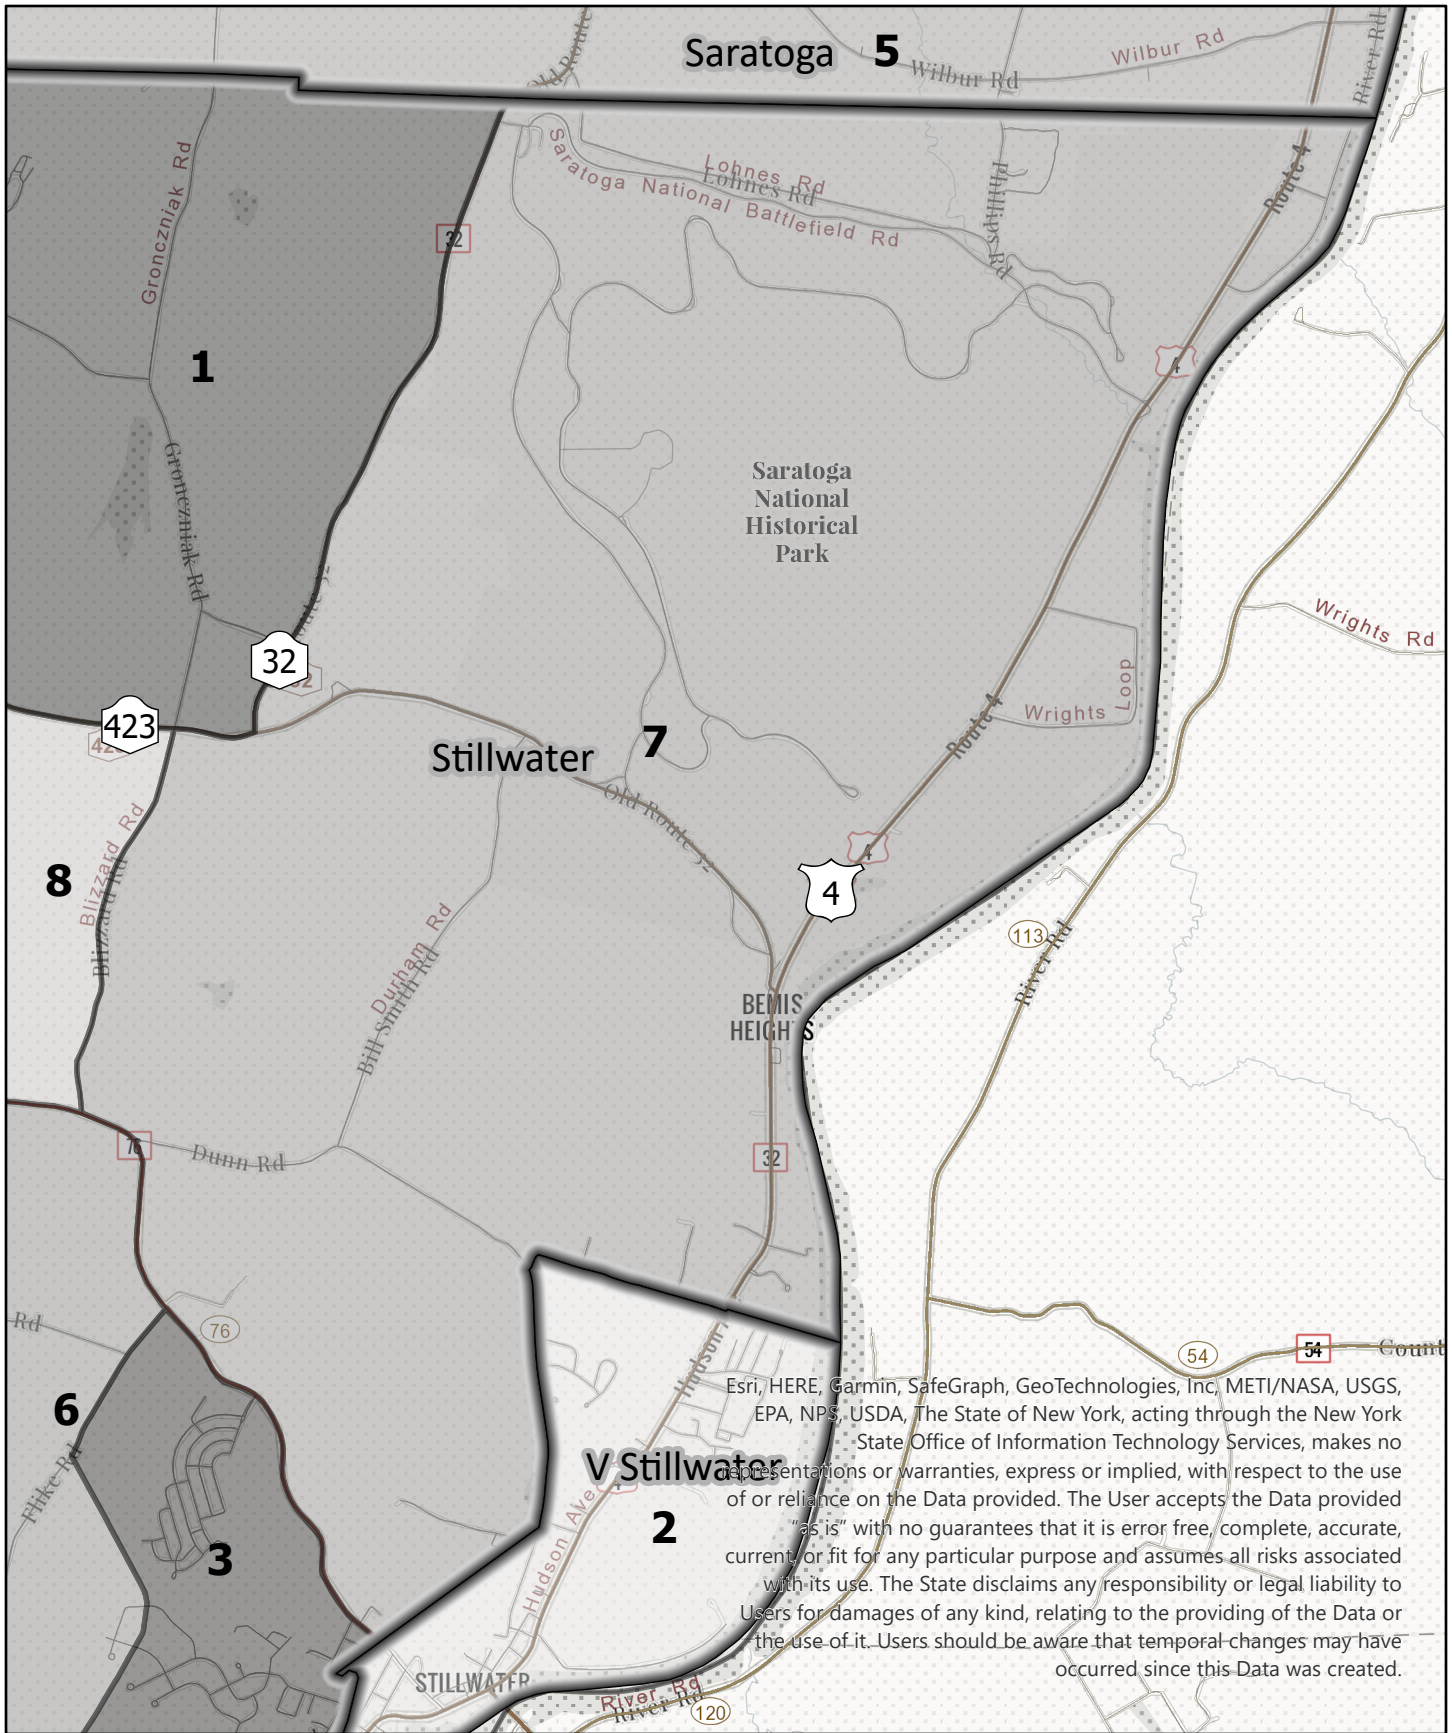

Legend

Election District

**Saratoga County
Election District**

Town: Stillwater
District: 4

Legend

Election District

**Saratoga County
Election District**

Town: Stillwater
District: 5

Legend

Election District

**Saratoga County
Election District**

Town: Stillwater

District: 6

Esri, HERE, Garmin, SafeGraph, GeoTechnologies, Inc, METI/NASA, USGS, EPA, NPS, USDA, The State of New York, acting through the New York State Office of Information Technology Services, makes no representations or warranties, express or implied, with respect to the use of or reliance on the Data provided. The User accepts the Data provided "as is" with no guarantees that it is error free, complete, accurate, current, or fit for any particular purpose and assumes all risks associated with its use. The State disclaims any responsibility or legal liability to Users for damages of any kind, relating to the providing of the Data or the use of it. Users should be aware that temporal changes may have occurred since this Data was created.

Legend

Election District

**Saratoga County
Election District**
Town: Stillwater
District: 7

Legend

Election District

**Saratoga County
Election District**

Town: Stillwater
District: 8