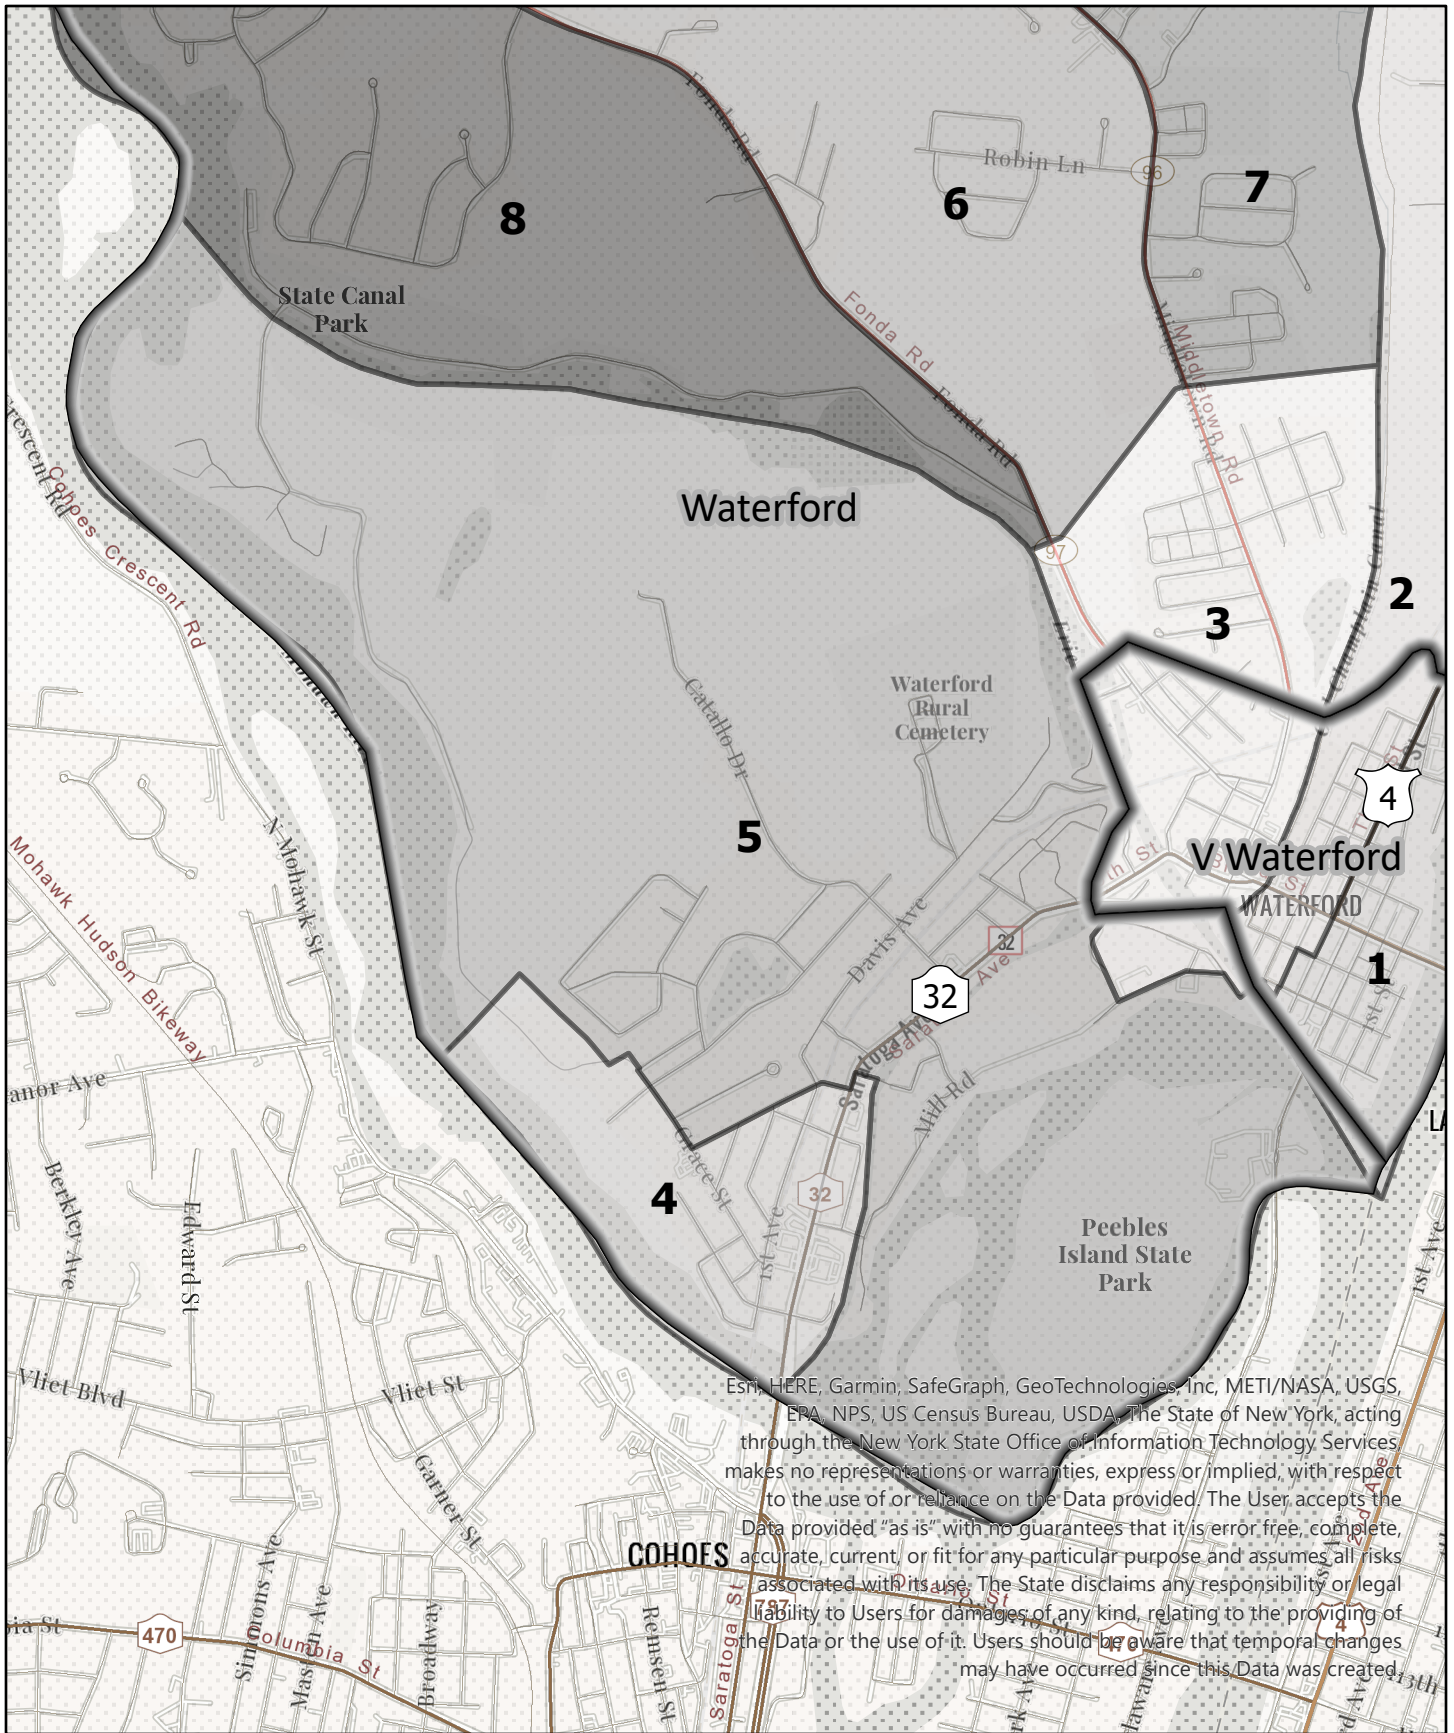

ESRI, HERE, Garmin, SafeGraph, GeoTechnologies, Inc, METI/NASA, USGS, EPA, NPS, US Census Bureau, USDA, The State of New York, acting through the New York State Office of Information Technology Services makes no representations or warranties, express or implied, with respect to the use of or reliance on the Data provided. The User accepts the Data provided "as is" with no guarantees that it is error free, complete, accurate, current, or fit for any particular purpose and assumes all risks associated with its use. The State disclaims any responsibility or legal liability to Users for damages of any kind, relating to the providing of the Data or the use of it. Users should be aware that temporal changes may have occurred since this Data was created.