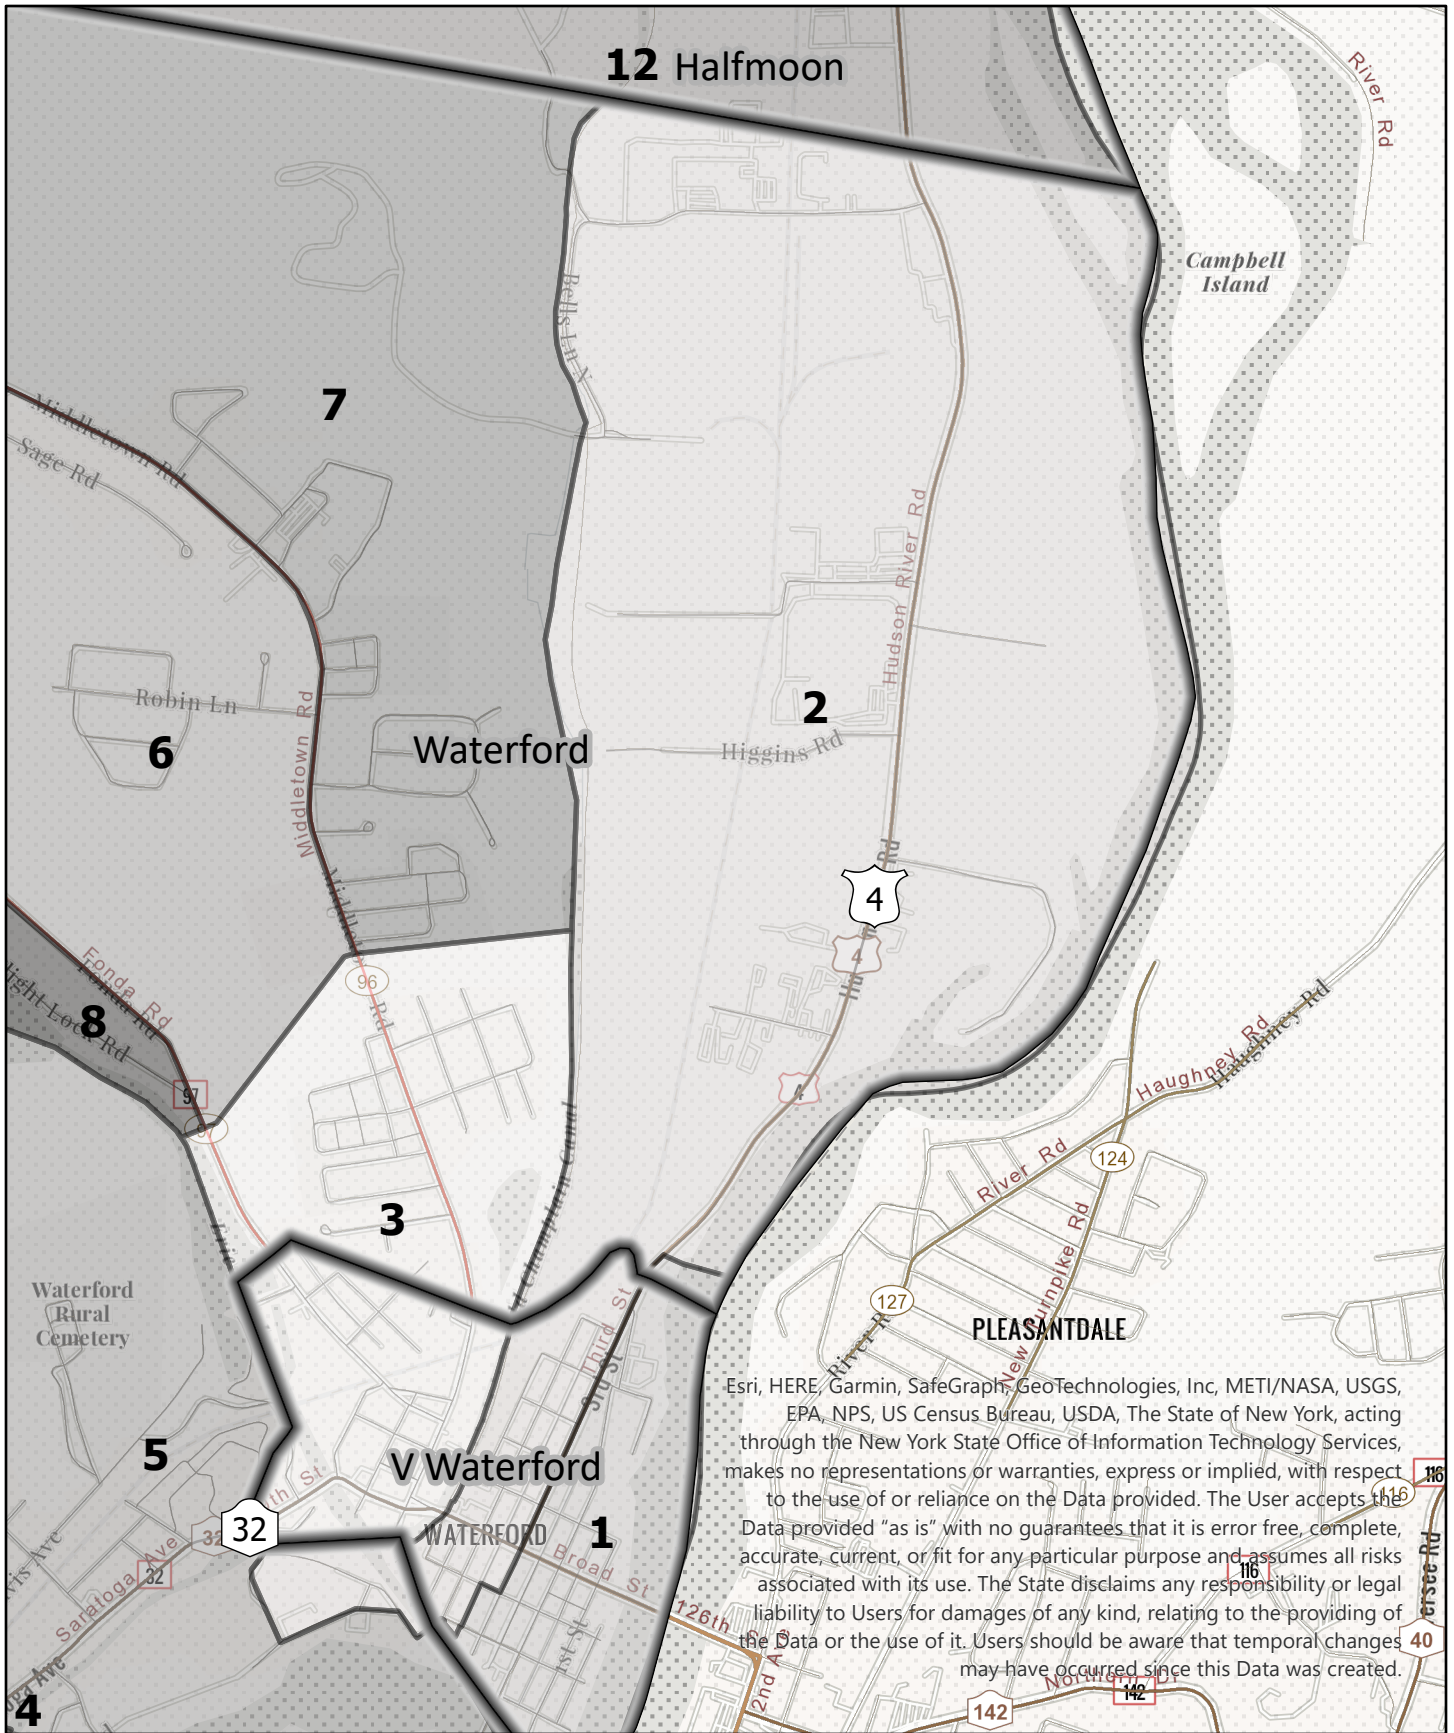

Legend

Election District

**Saratoga County
Election District**

Town: Waterford
District: 1

Legend

Election District

Saratoga County
Election District
 Town: Waterford
 District: 2

Esri Community Maps Contributors, Esri, HERE, Garmin, SafeGraph, GeoTechnologies, Inc, METI/NASA, USGS, EPA, NPS, US Census Bureau, USDA, The State of New York, acting through the New York State Office of Information Technology Services, makes no representations or warranties, express or implied, with respect to the use of or reliance on the Data provided. The User accepts the Data provided "as is" with no guarantees that it is error free, complete, accurate, current, or fit for any particular purpose and assumes all risks associated with its use. The State disclaims any responsibility or legal liability to Users for damages of any kind, relating to the providing of the Data or the use of it. Users should be aware that temporal changes may have occurred since this Data was created.

Legend	
#	Election District

**Saratoga County
Election District**
Town: Waterford
District: 5

Legend

Election District

**Saratoga County
Election District**

Town: Waterford
District: 6

Legend

Election District

Legend

Election District

Saratoga County Election District

Town: Waterford
District: 8