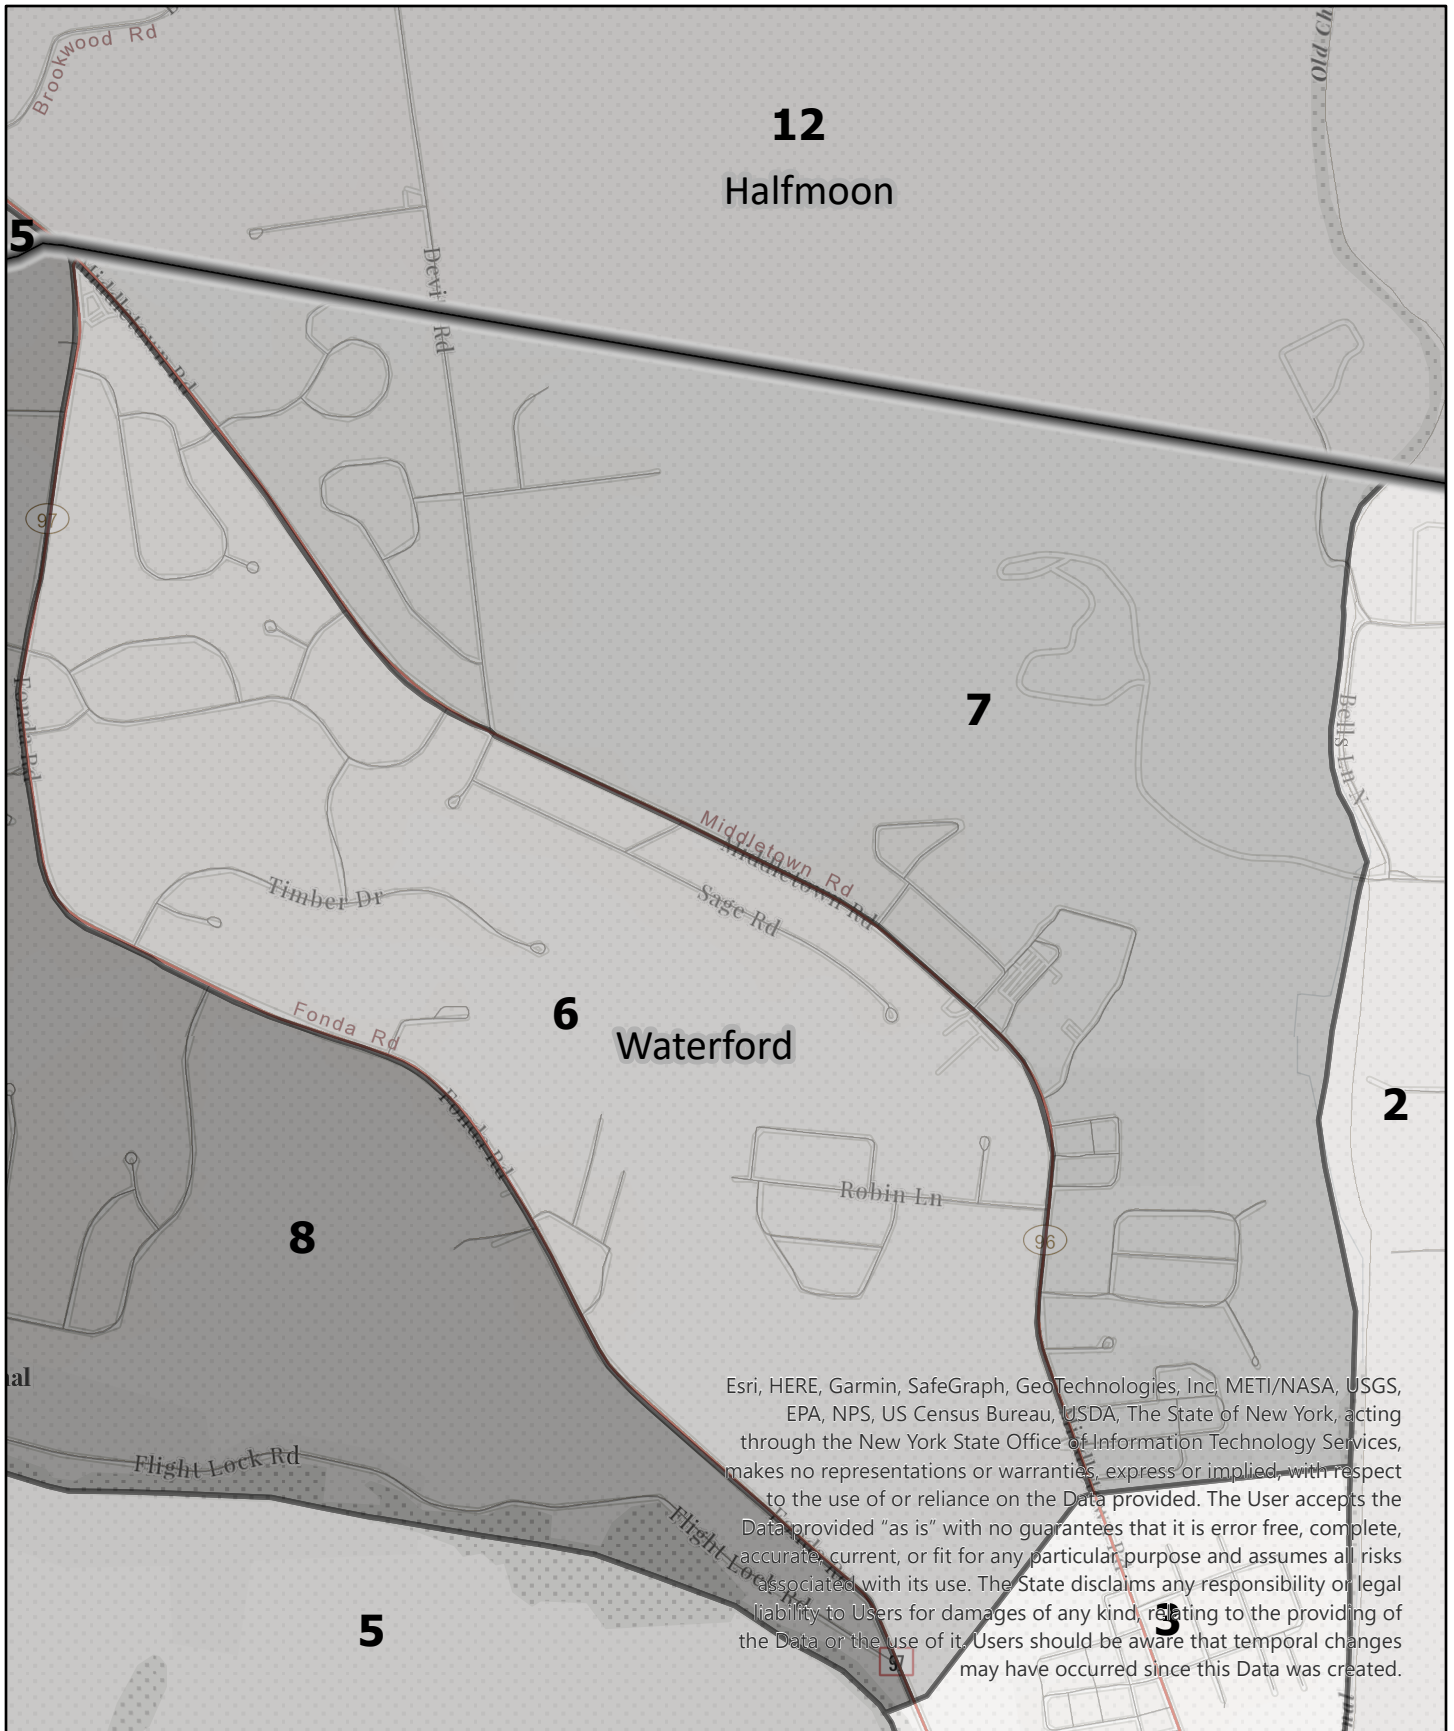

Legend	
#	Election District

**Saratoga County
Election District**
Town: Waterford
District: 5

Legend

Election District

**Saratoga County
Election District**

Town: Waterford
District: 6

Legend

Election District

Legend

Election District

Saratoga County Election District

Town: Waterford
District: 8