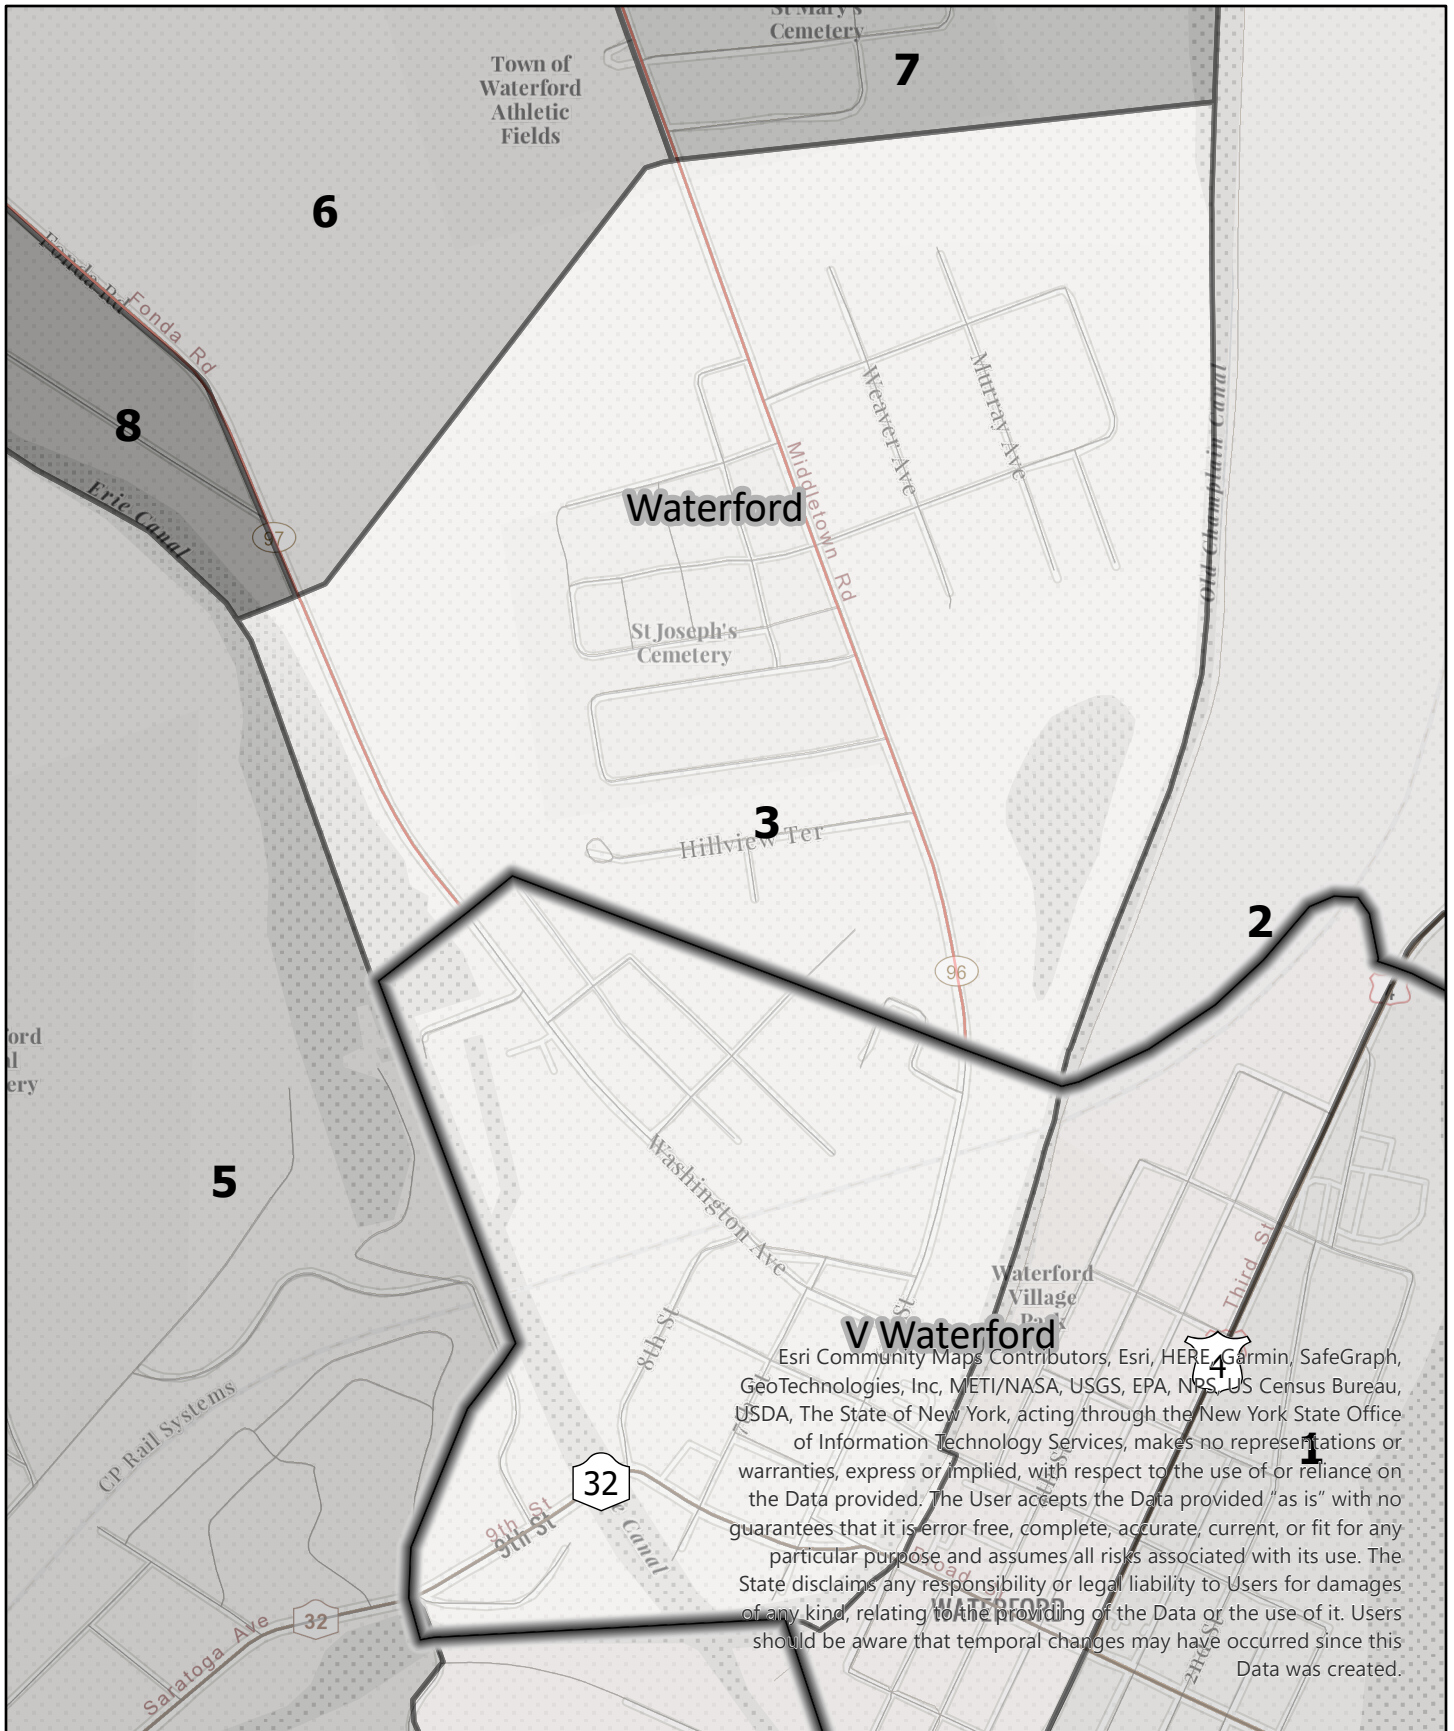

Legend

Election District

**Saratoga County
Election District**

Town: Waterford
District: 1

Legend

Election District

Saratoga County
Election District
 Town: Waterford
 District: 2

Esri Community Maps Contributors, Esri, HERE, Garmin, SafeGraph, GeoTechnologies, Inc, METI/NASA, USGS, EPA, NPS, US Census Bureau, USDA, The State of New York, acting through the New York State Office of Information Technology Services, makes no representations or warranties, express or implied, with respect to the use of or reliance on the Data provided. The User accepts the Data provided "as is" with no guarantees that it is error free, complete, accurate, current, or fit for any particular purpose and assumes all risks associated with its use. The State disclaims any responsibility or legal liability to Users for damages of any kind, relating to the providing of the Data or the use of it. Users should be aware that temporal changes may have occurred since this Data was created.

Legend	
#	Election District

**Saratoga County
Election District**
Town: Waterford
District: 5

Legend

Election District

**Saratoga County
Election District**

Town: Waterford
District: 6

Legend

Election District

Legend

Election District

Saratoga County Election District

Town: Waterford
District: 8