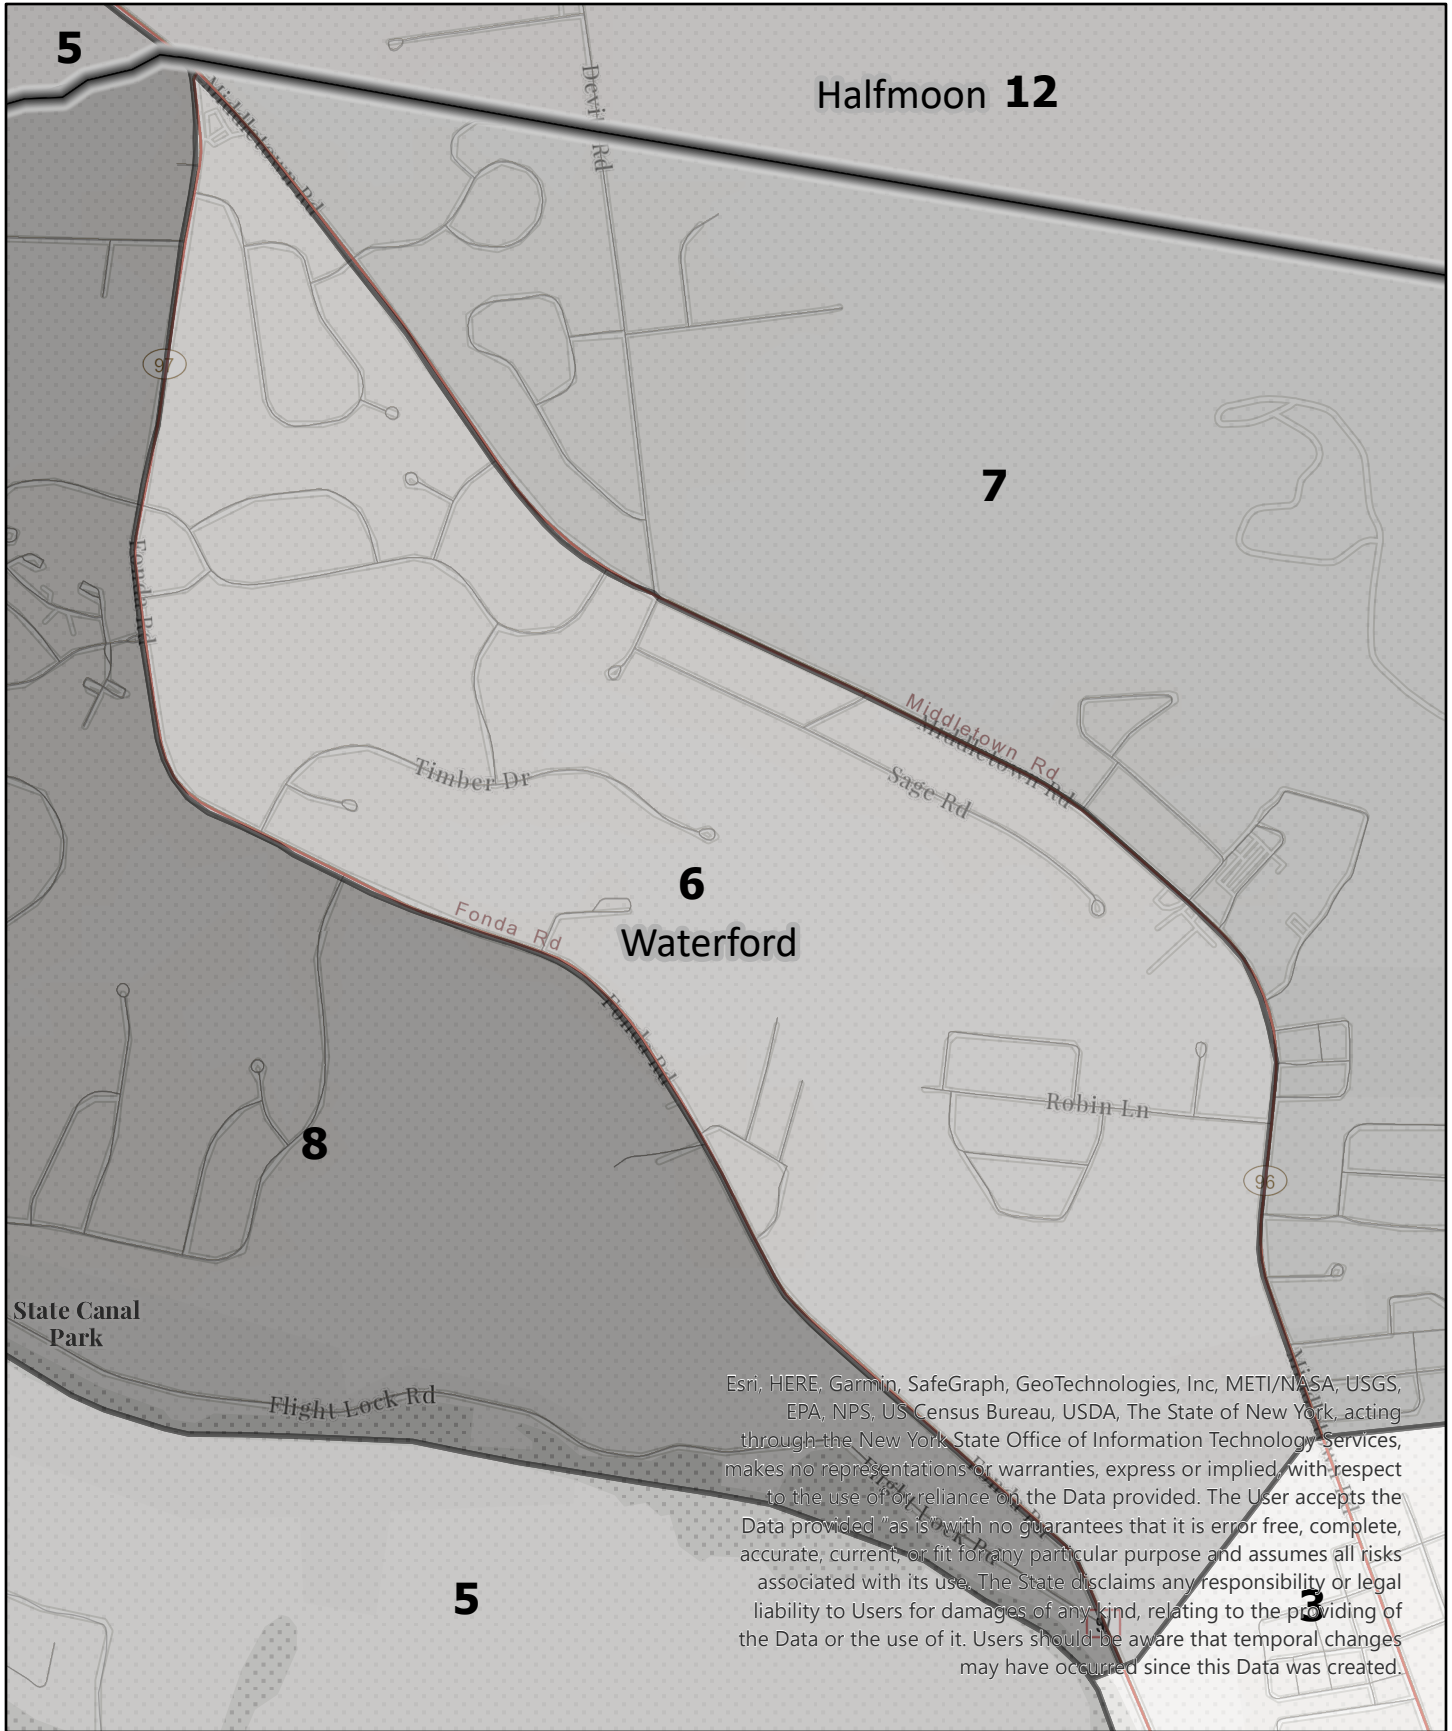

Legend	
#	Election District

**Saratoga County
Election District**
Town: Waterford
District: 5

Legend

Election District

**Saratoga County
Election District**

Town: Waterford
District: 6

Legend

Election District

Legend

Election District

Saratoga County Election District

Town: Waterford
District: 8