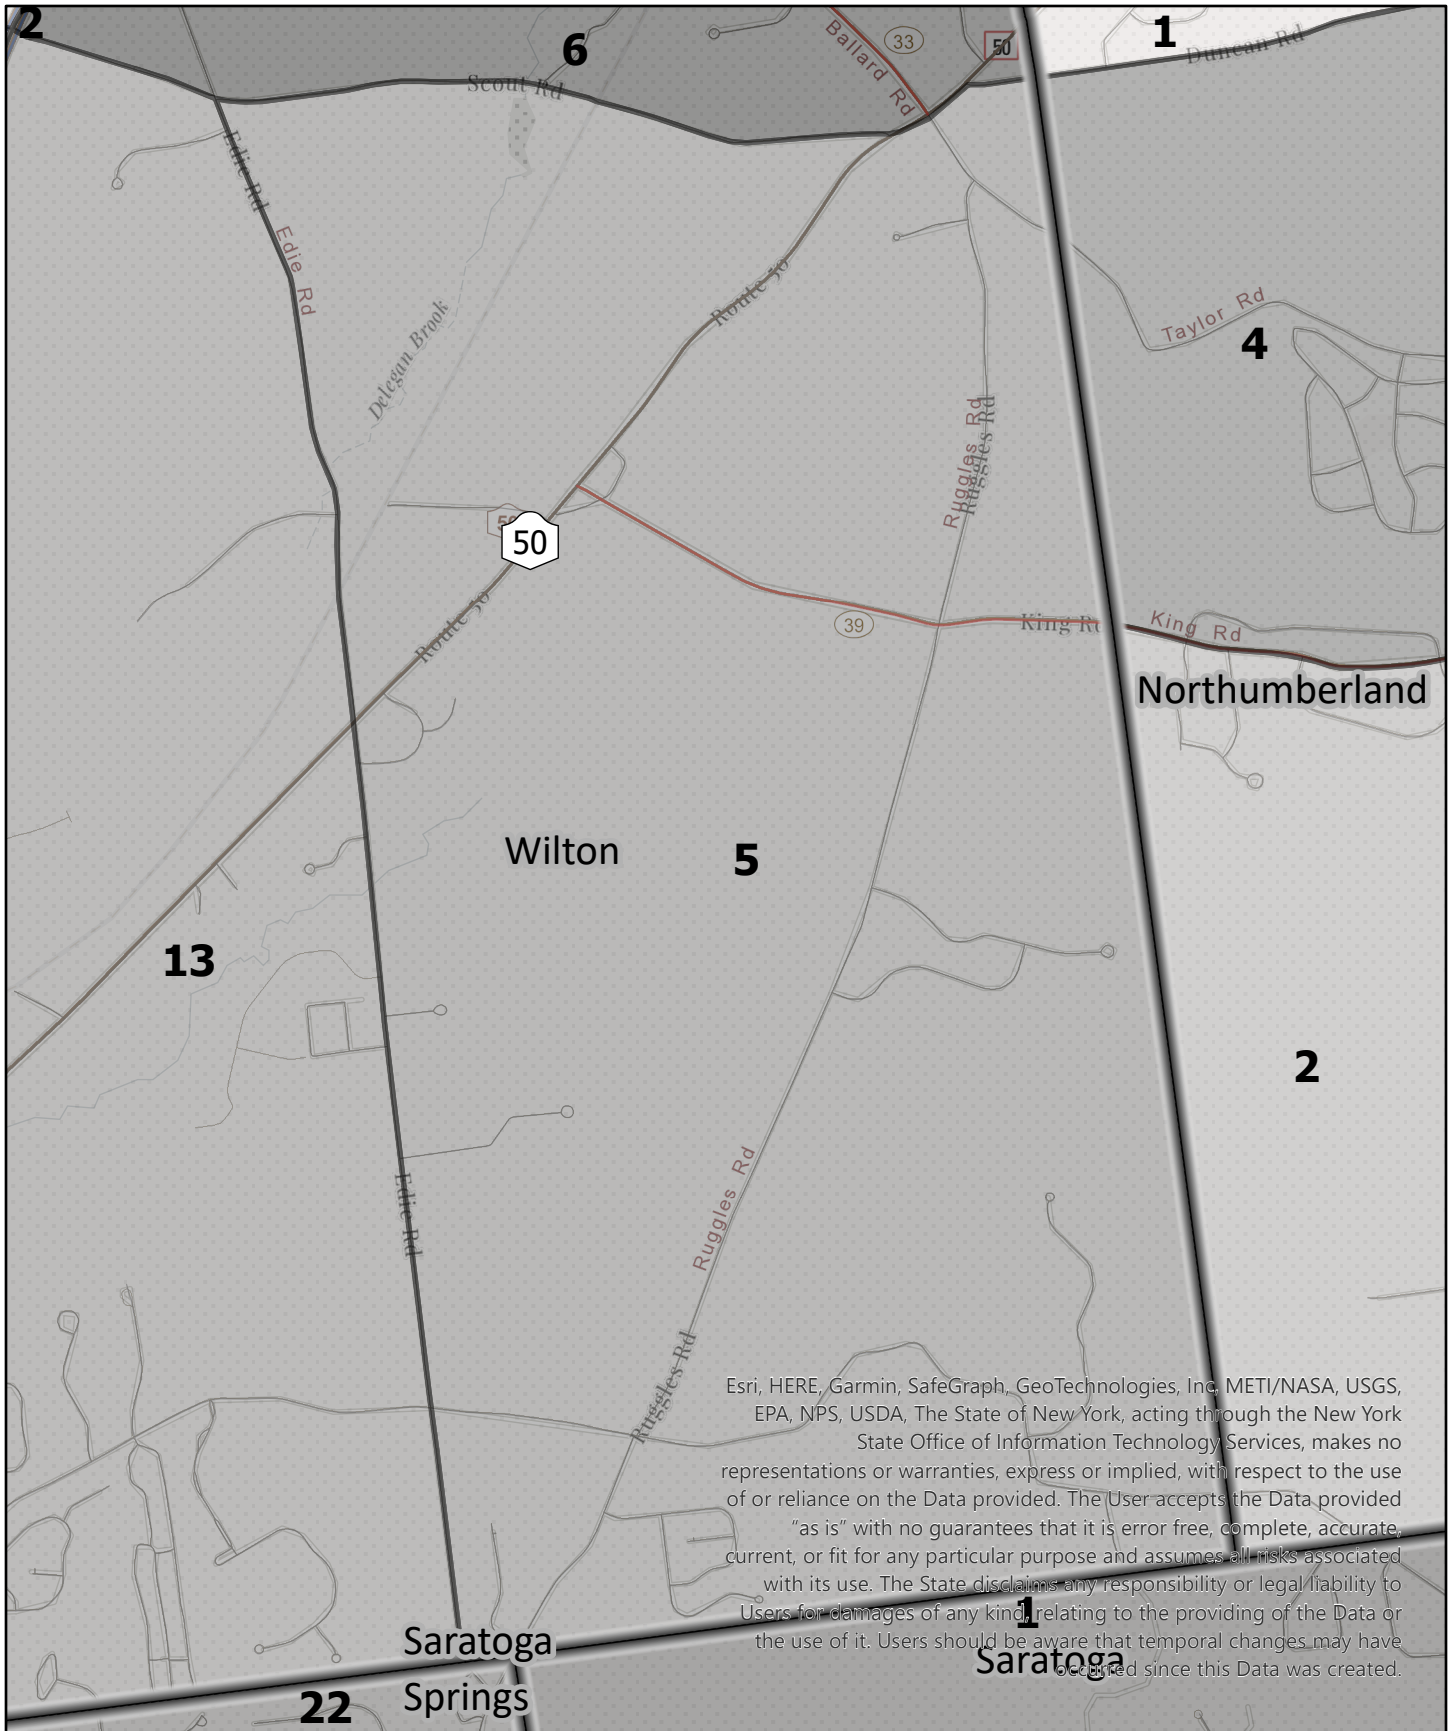

Legend

Election District

**Saratoga County
Election District**

Town: Wilton
District: 5