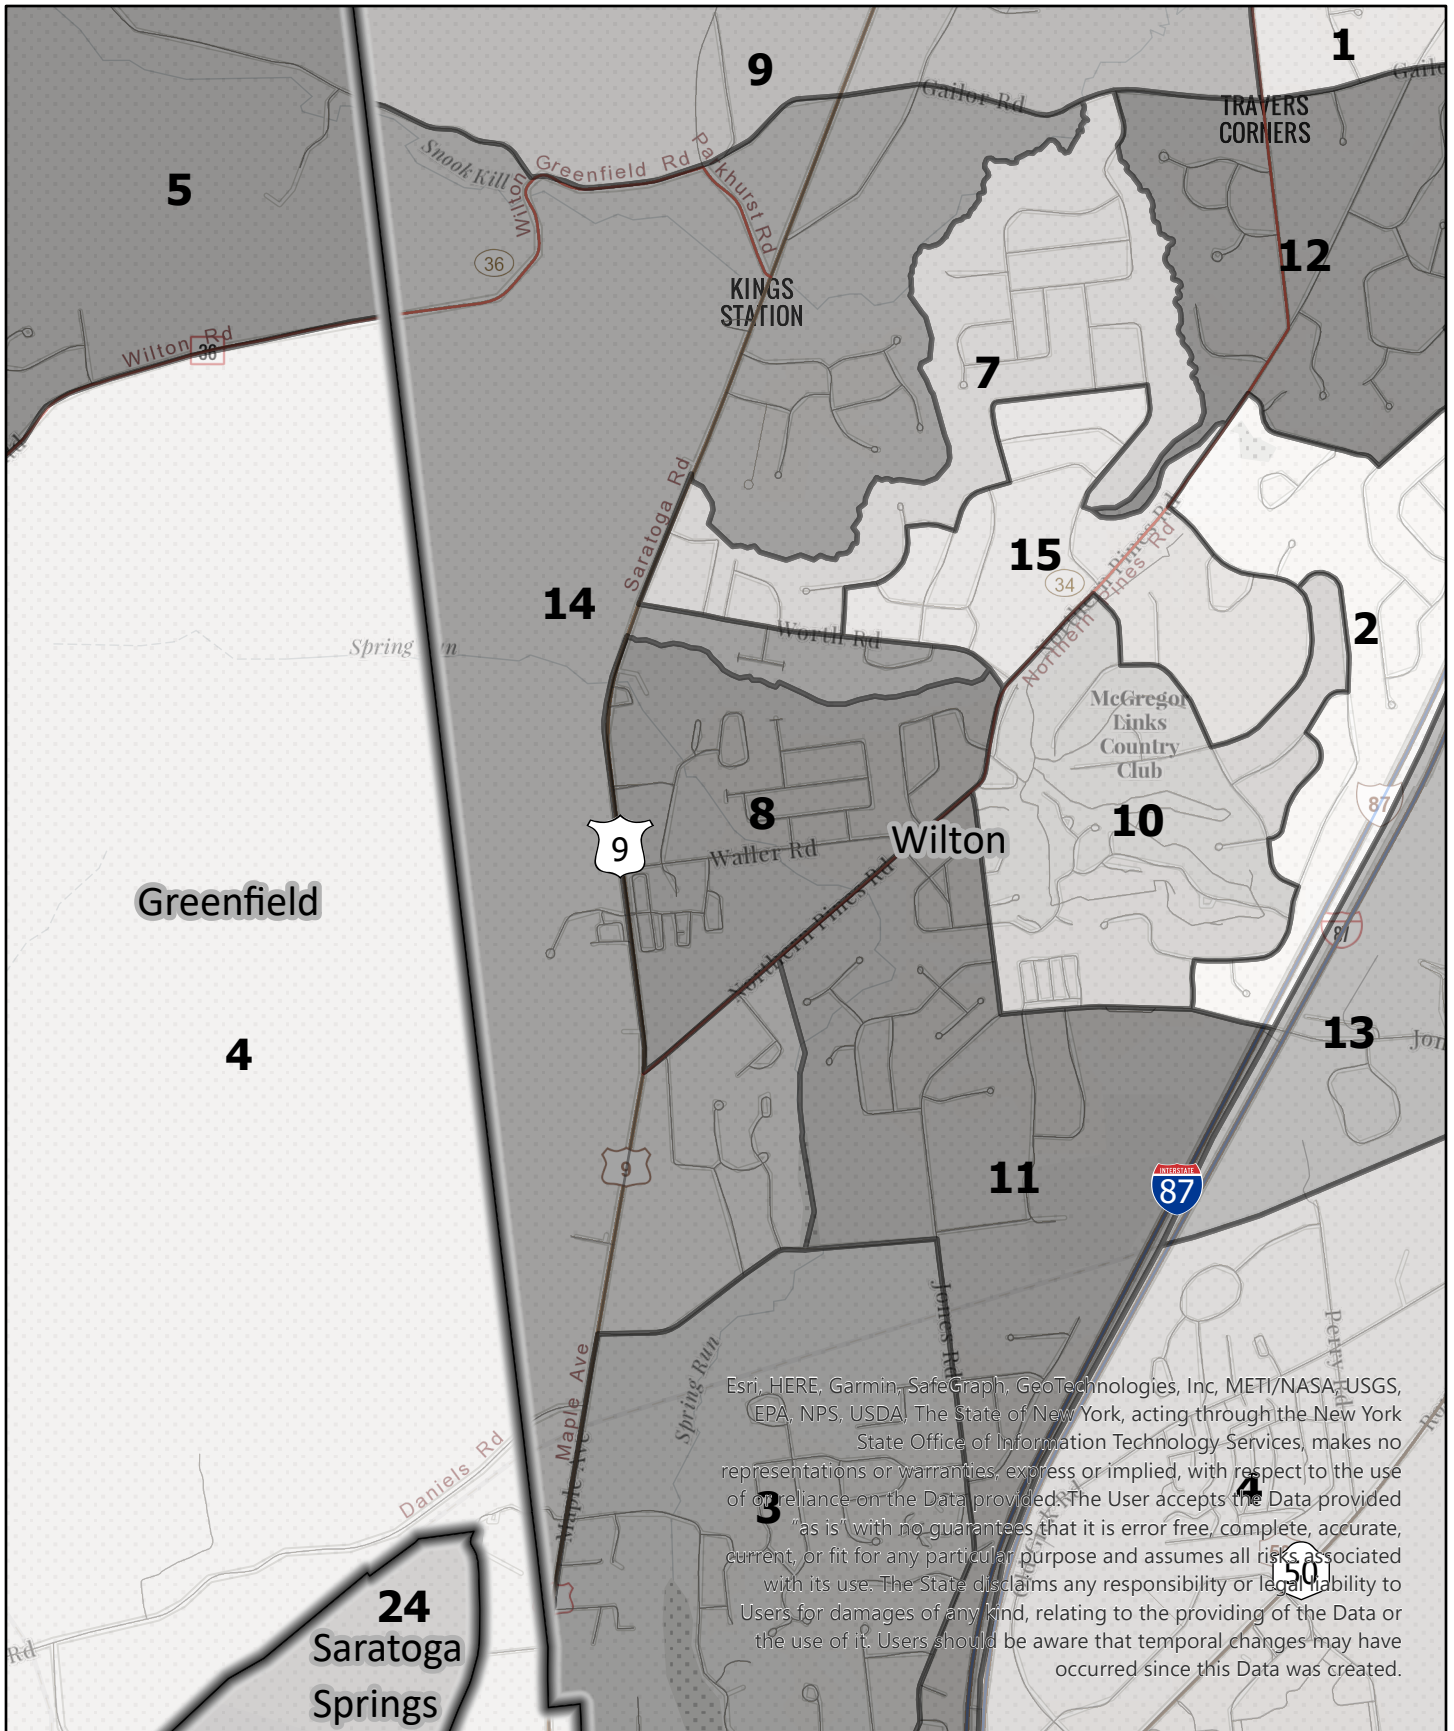

Esri, HERE, Garmin, SafeGraph, GeoTechnologies, Inc, METI/NASA, USGS, EPA, NPS, USDA, The State of New York, acting through the New York State Office of Information Technology Services, makes no representations or warranties, express or implied, with respect to the use of or reliance on the Data provided. The User accepts the Data provided "as is" with no guarantees that it is error free, complete, accurate, current, or fit for any particular purpose and assumes all risks associated with its use. The State disclaims any responsibility or legal liability to Users for damages of any kind, relating to the providing of the Data or the use of it. Users should be aware that temporal changes may have occurred since this Data was created.

Legend

Election District

**Saratoga County
Election District**

Town: Wilton
District: 14