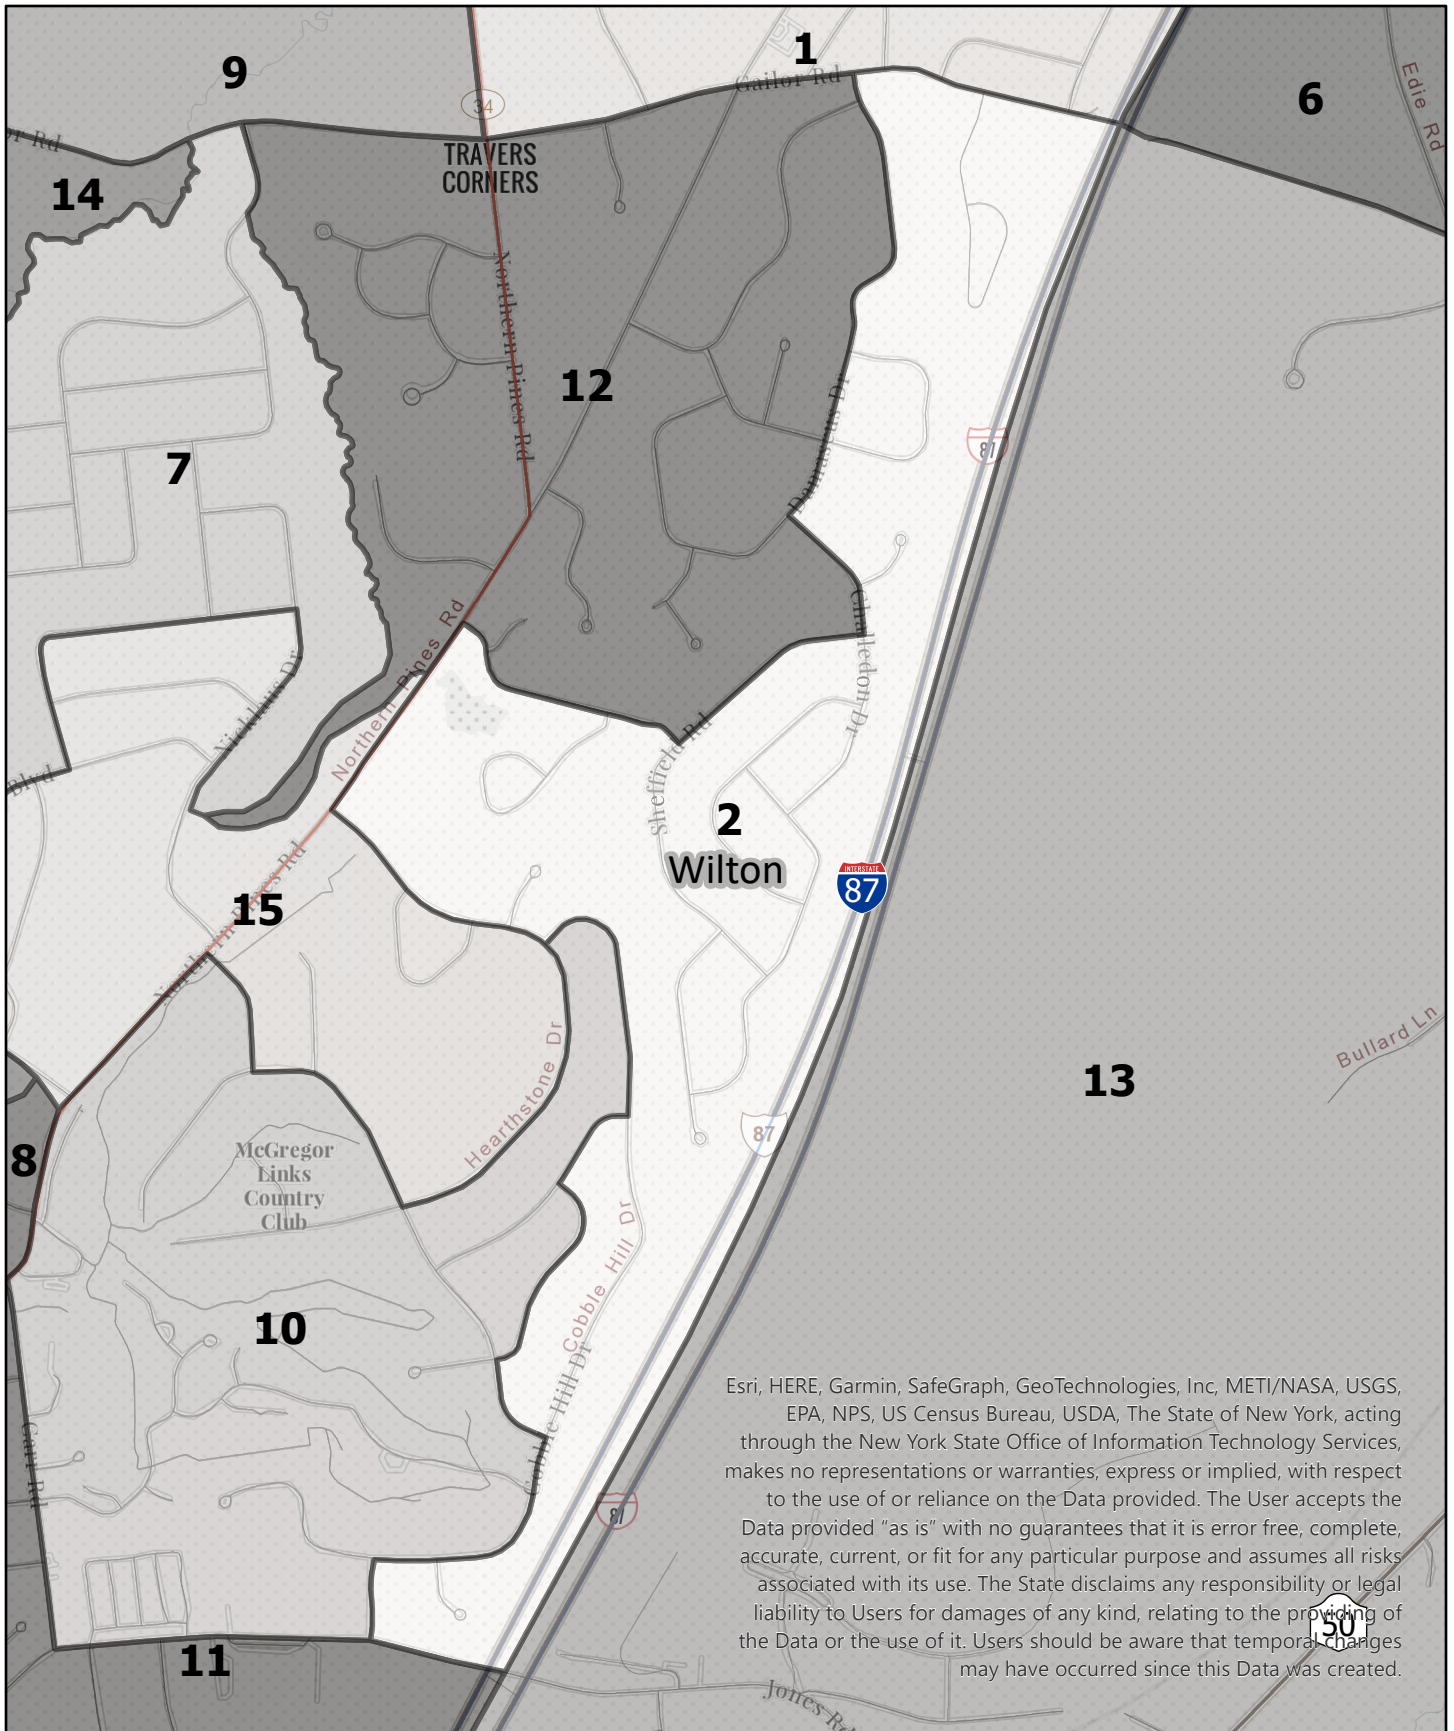

Legend

Election District

**Saratoga County
Election District**

Town: Wilton
District: 2