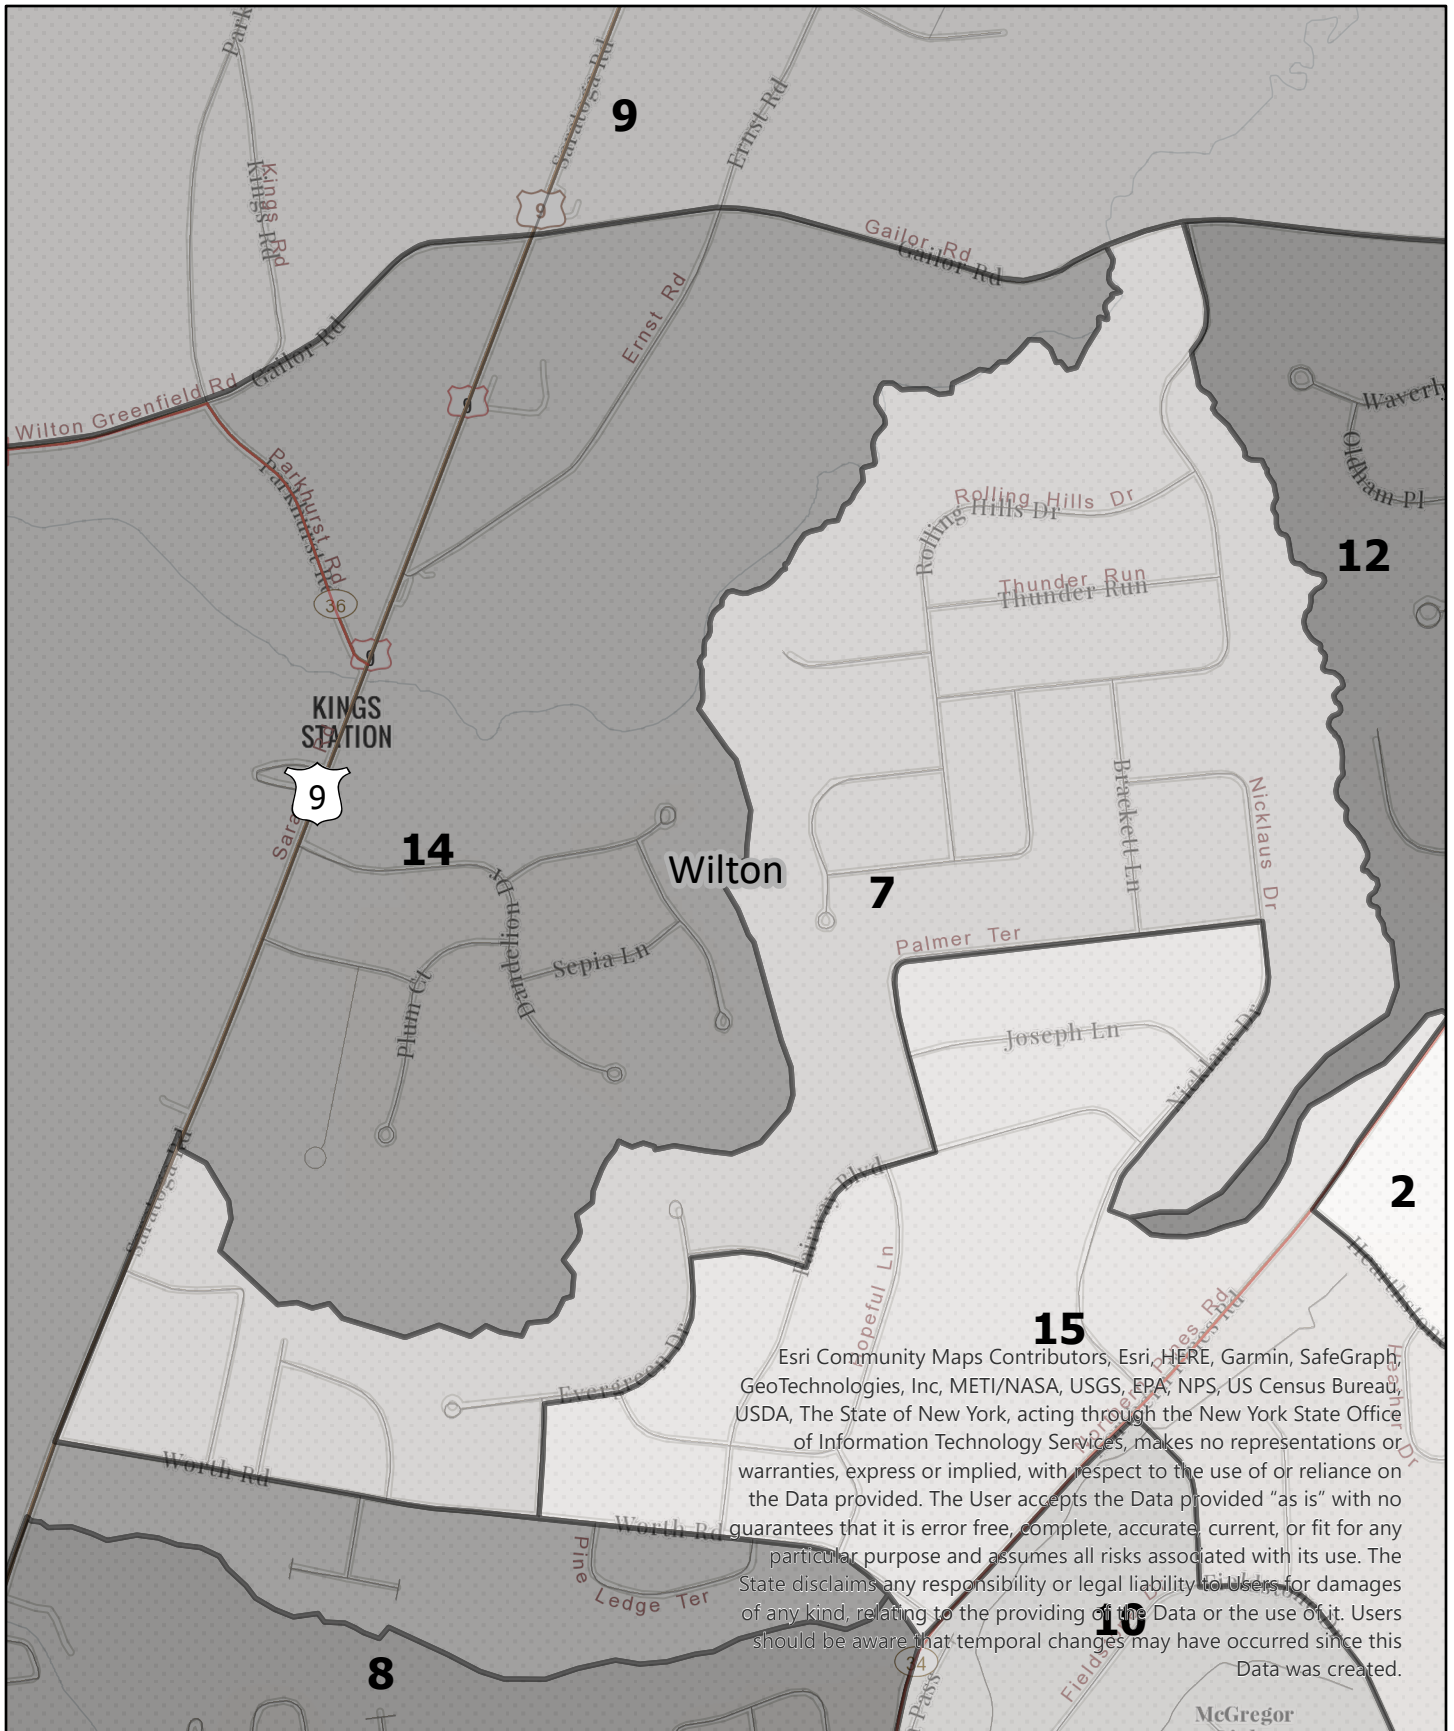

# Election District

**Saratoga County  
Election District**

Town: Wilton  
District: 6

**Legend**