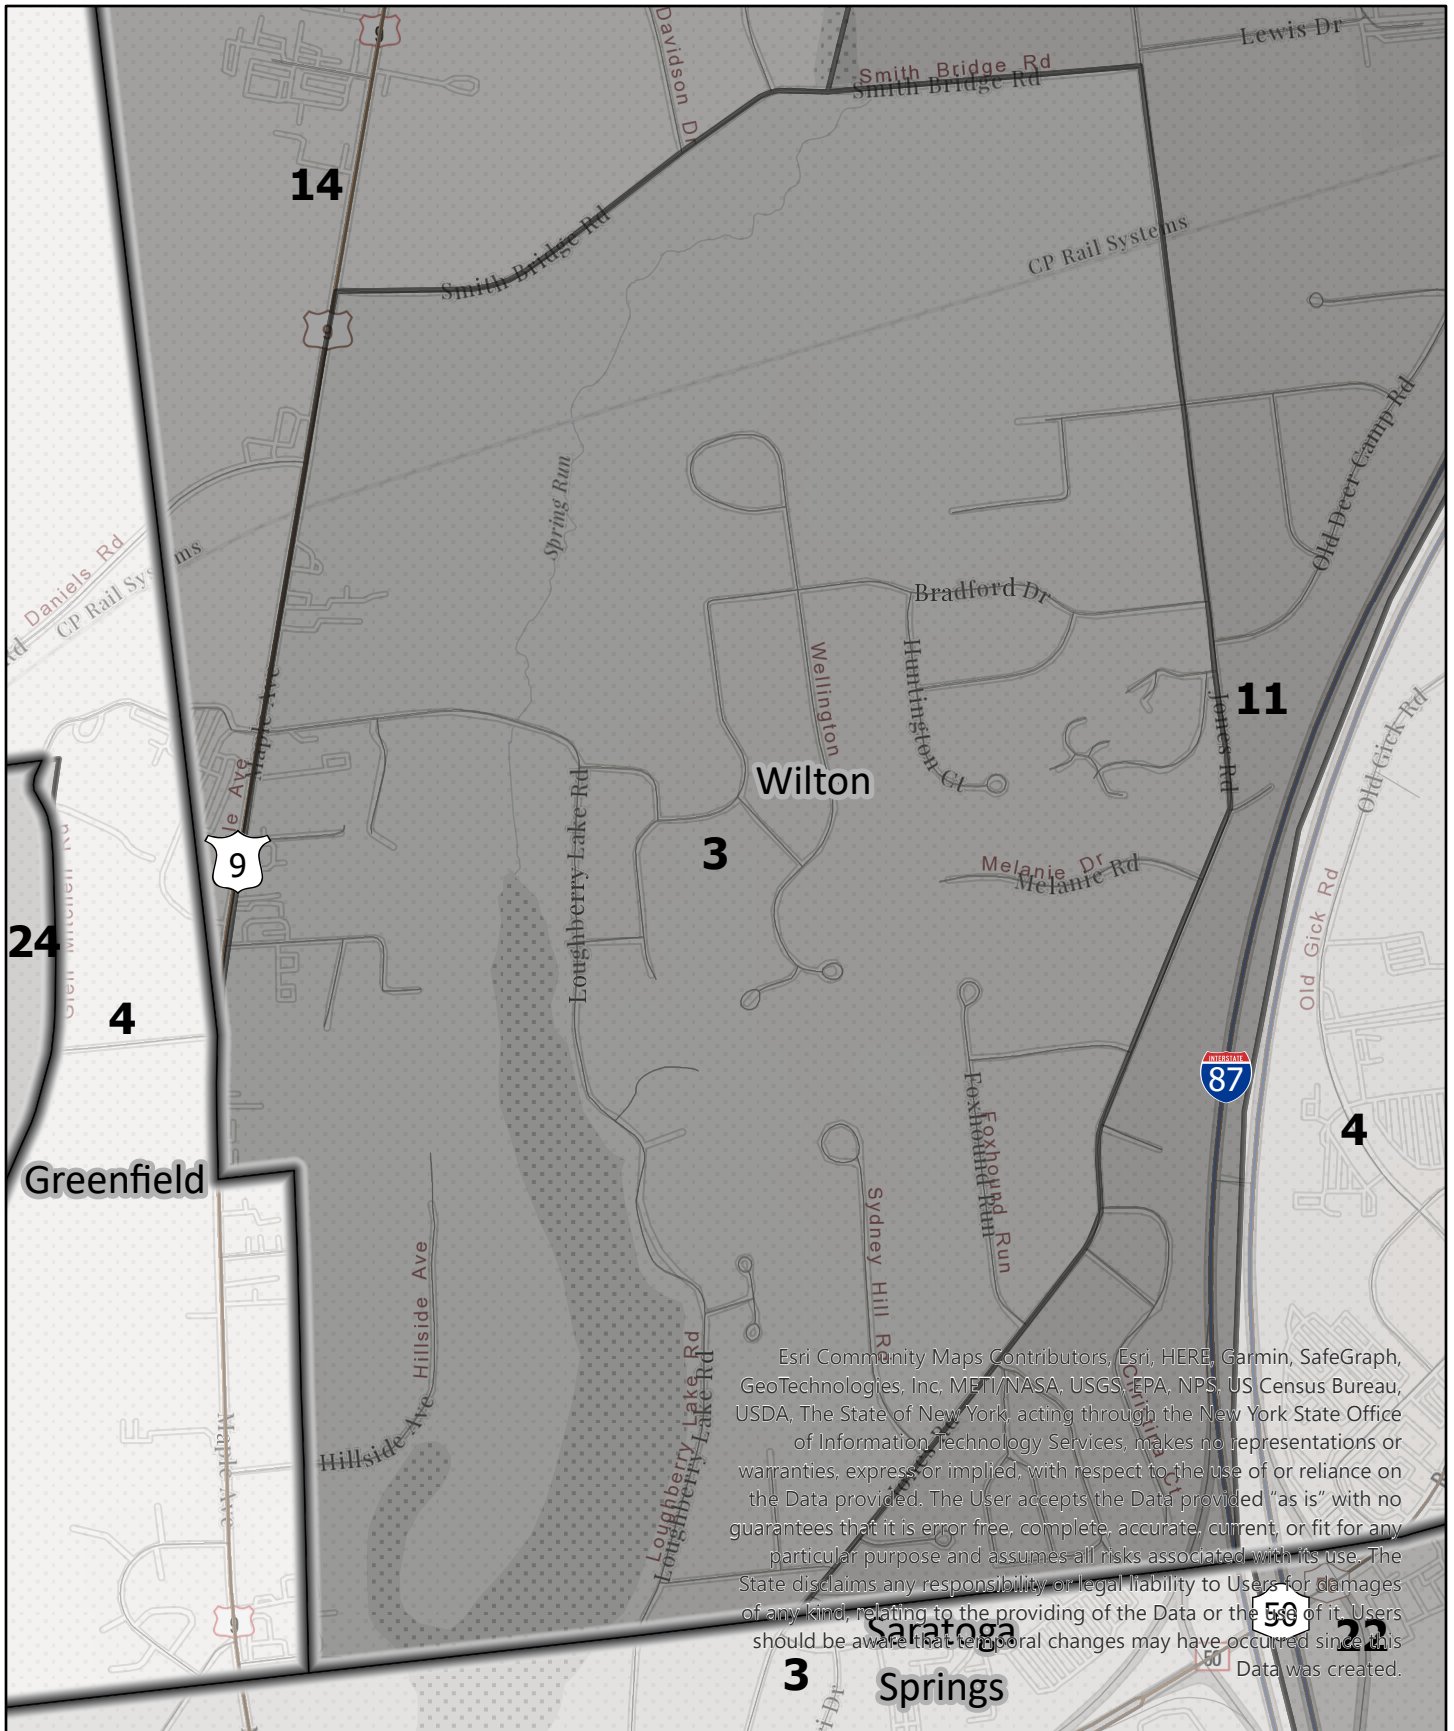

Esri Community Maps Contributors, Esri, HERE, Garmin, SafeGraph, GeoTechnologies, Inc, METI/NASA, USGS, EPA, NPS, US Census Bureau, USDA, The State of New York, acting through the New York State Office of Information Technology Services, makes no representations or warranties, express or implied, with respect to the use of or reliance on the Data provided. The User accepts the Data provided "as is" with no guarantees that it is error free, complete, accurate, current, or fit for any particular purpose and assumes all risks associated with its use. The State disclaims any responsibility or legal liability to Users for damages of any kind, relating to the providing of the Data or the use of it. Users should be aware that temporal changes may have occurred since this Data was created.