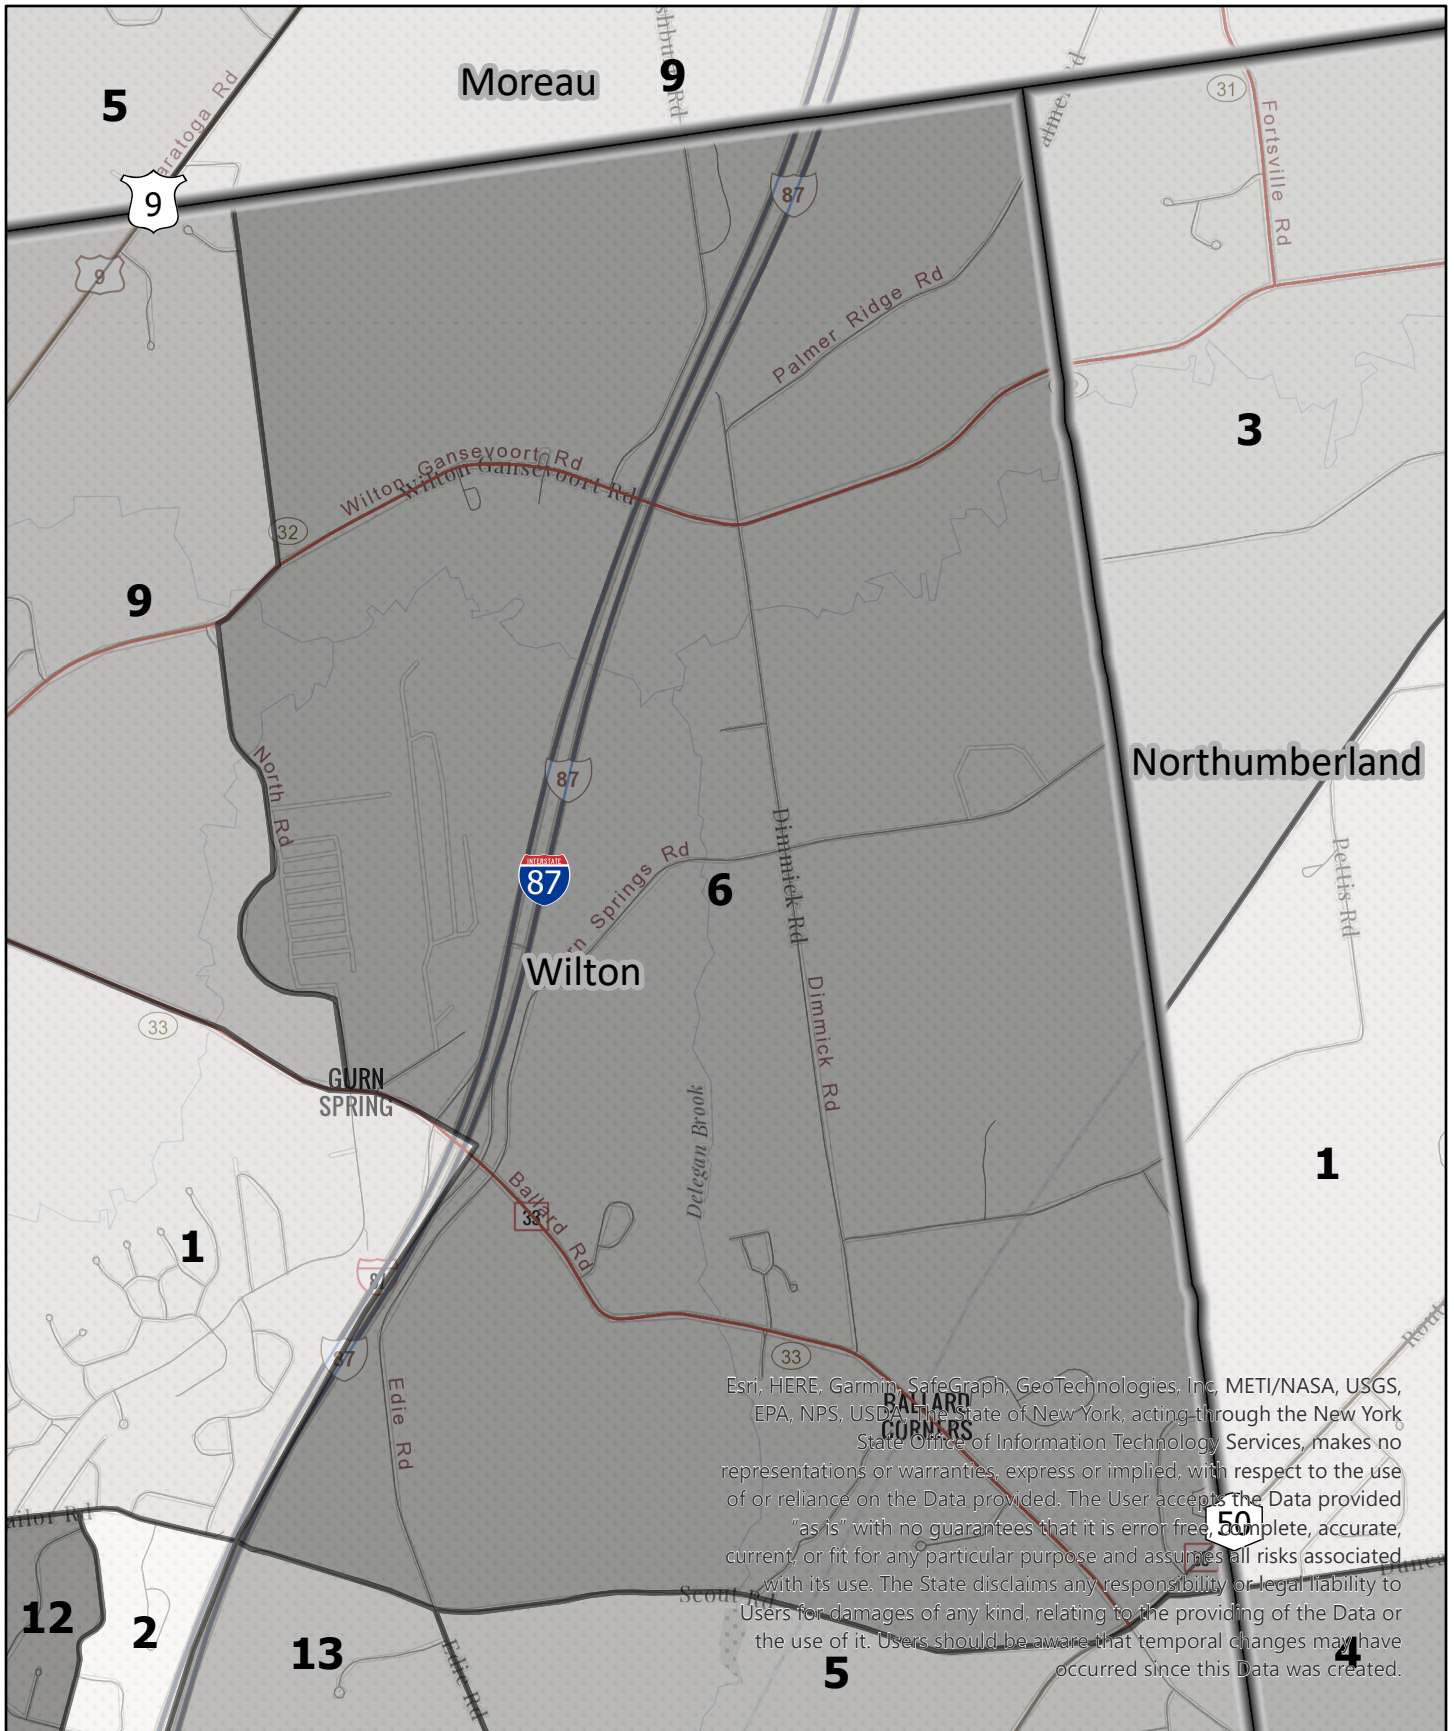

Esri, HERE, Garmin, SafeGraph, GeoTechnologies, Inc, METI/NASA, USGS, EPA, NPS, USDA. The State of New York, acting through the New York State Office of Information Technology Services, makes no representations or warranties, express or implied, with respect to the use of or reliance on the Data provided. The User accepts the Data provided "as is" with no guarantees that it is error free, complete, accurate, current, or fit for any particular purpose and assumes all risks associated with its use. The State disclaims any responsibility or legal liability to Users for damages of any kind, relating to the providing of the Data or the use of it. Users should be aware that temporal changes may have occurred since this Data was created.