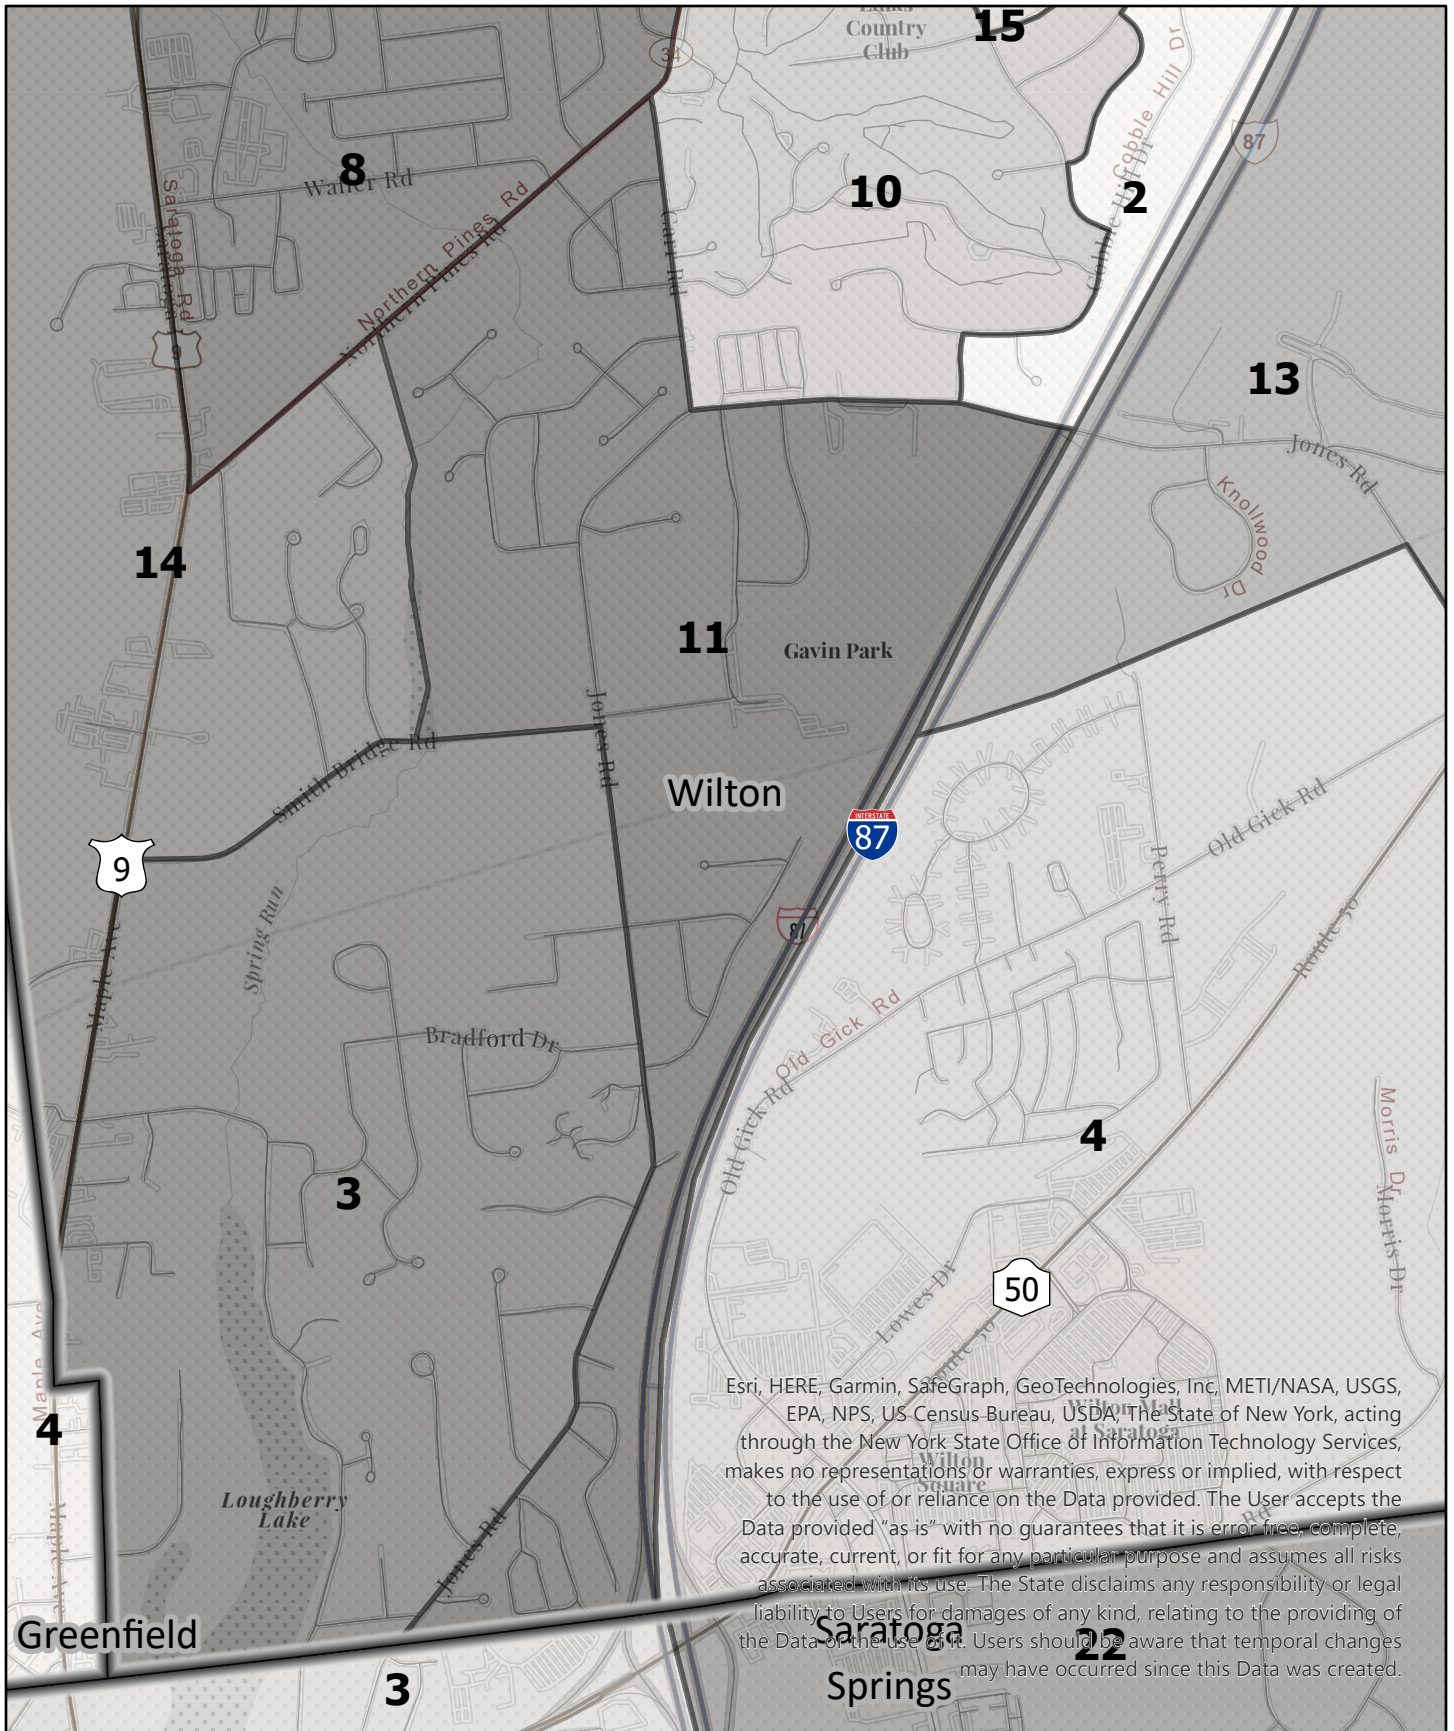

# Election District

**Saratoga County  
Election District**

Town: Wilton  
District: 1

**Legend**

# Election District

**Saratoga County  
Election District**

Town: Wilton

District: 10

Esri, HERE, Garmin, SafeGraph, GeoTechnologies, Inc., METI/NASA, USGS, EPA, NPS, US Census Bureau, USDA, The State of New York, acting through the New York State Office of Information Technology Services, makes no representations or warranties, express or implied, with respect to the use of or reliance on the Data provided. The User accepts the Data provided "as-is" with no guarantees that it is error free, complete, accurate, current, or fit for any particular purpose and assumes all risks associated with its use. The State disclaims any responsibility or legal liability to Users for damages of any kind, relating to the providing of the Data or the use of it. Users should be aware that temporal changes may have occurred since this Data was created.