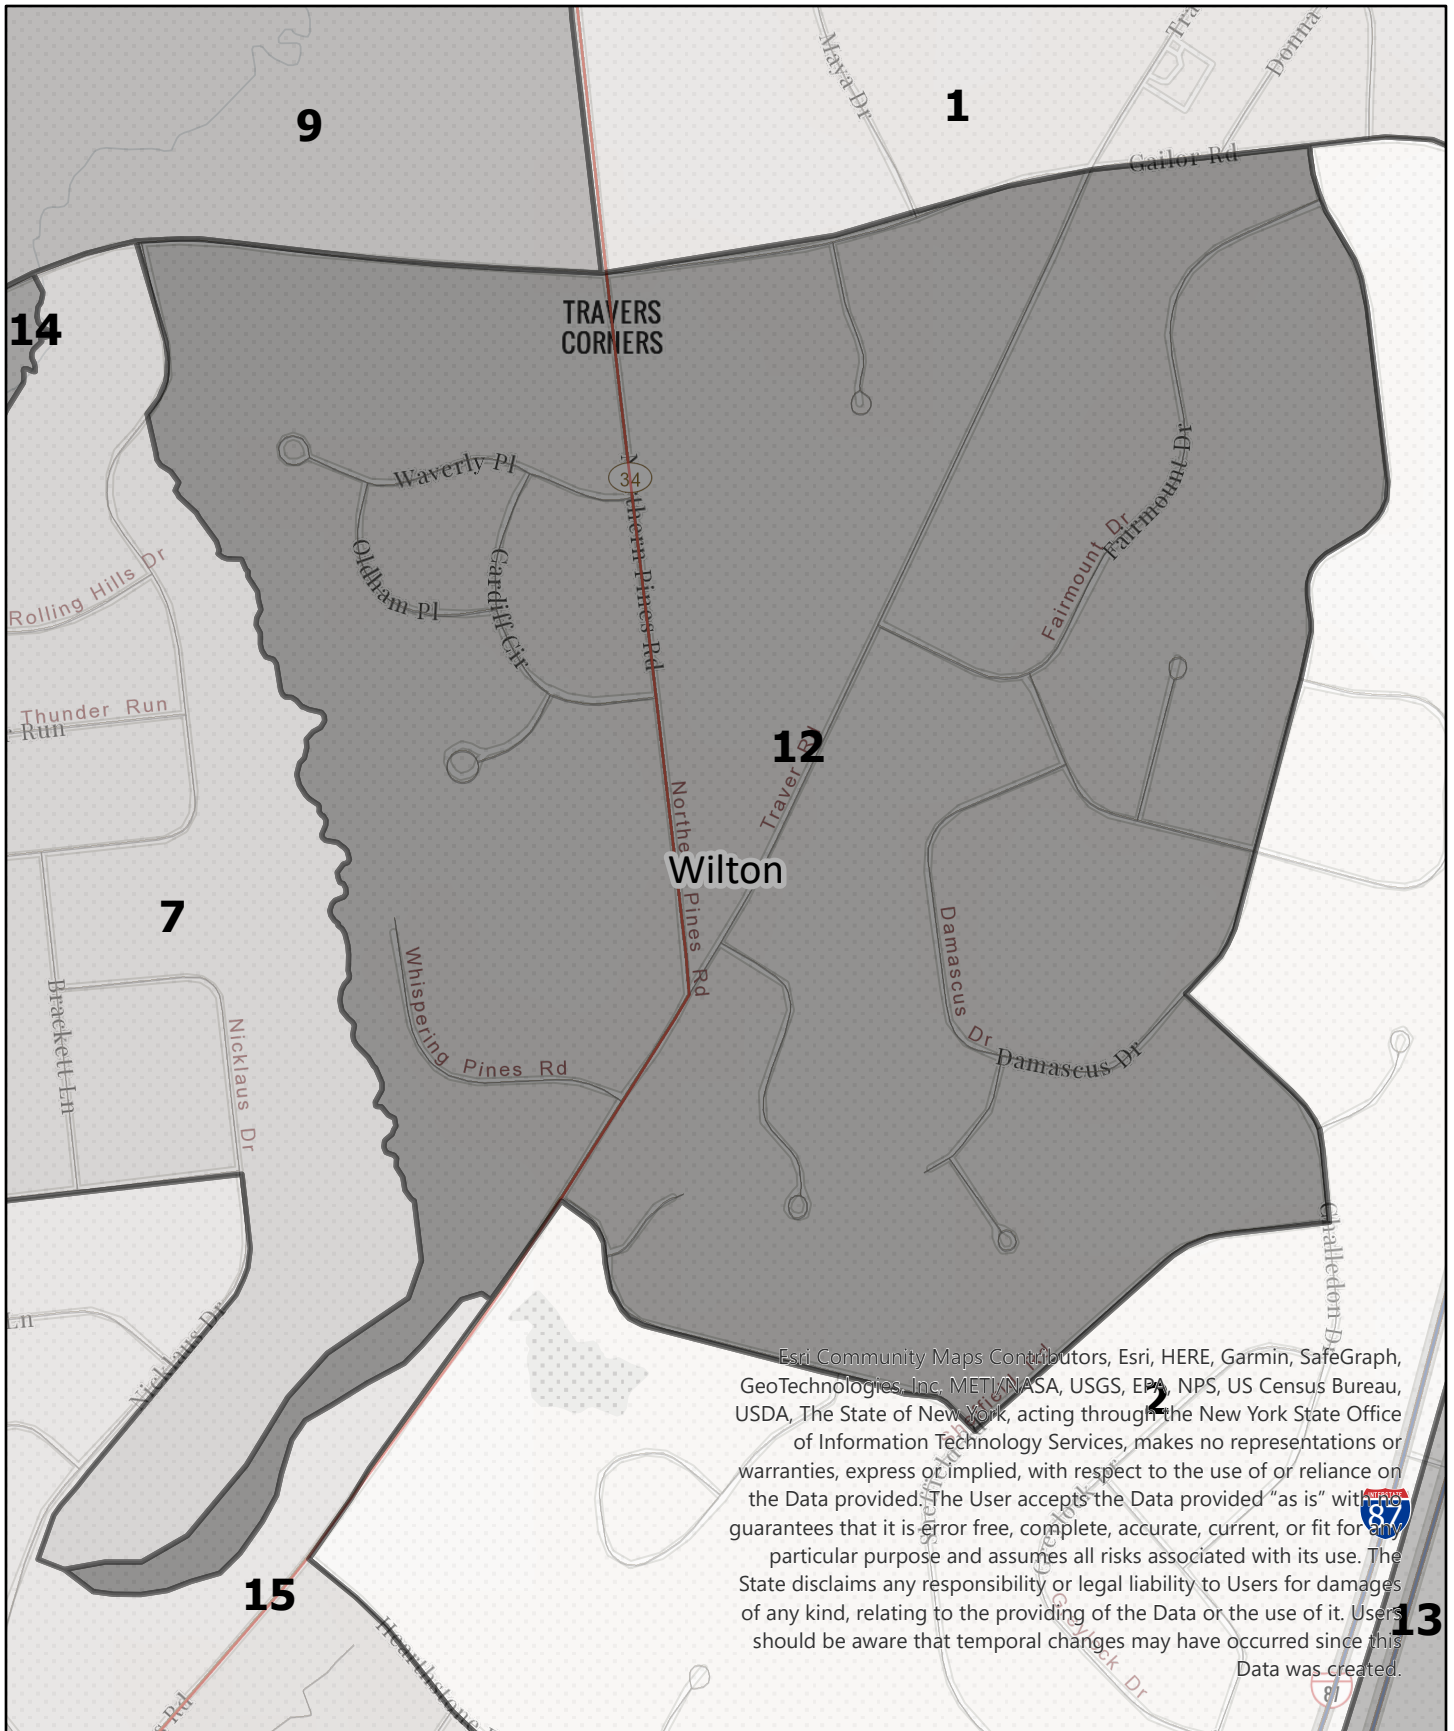

# Election District

**Saratoga County  
Election District**

Town: Wilton

District: 11

**Legend**