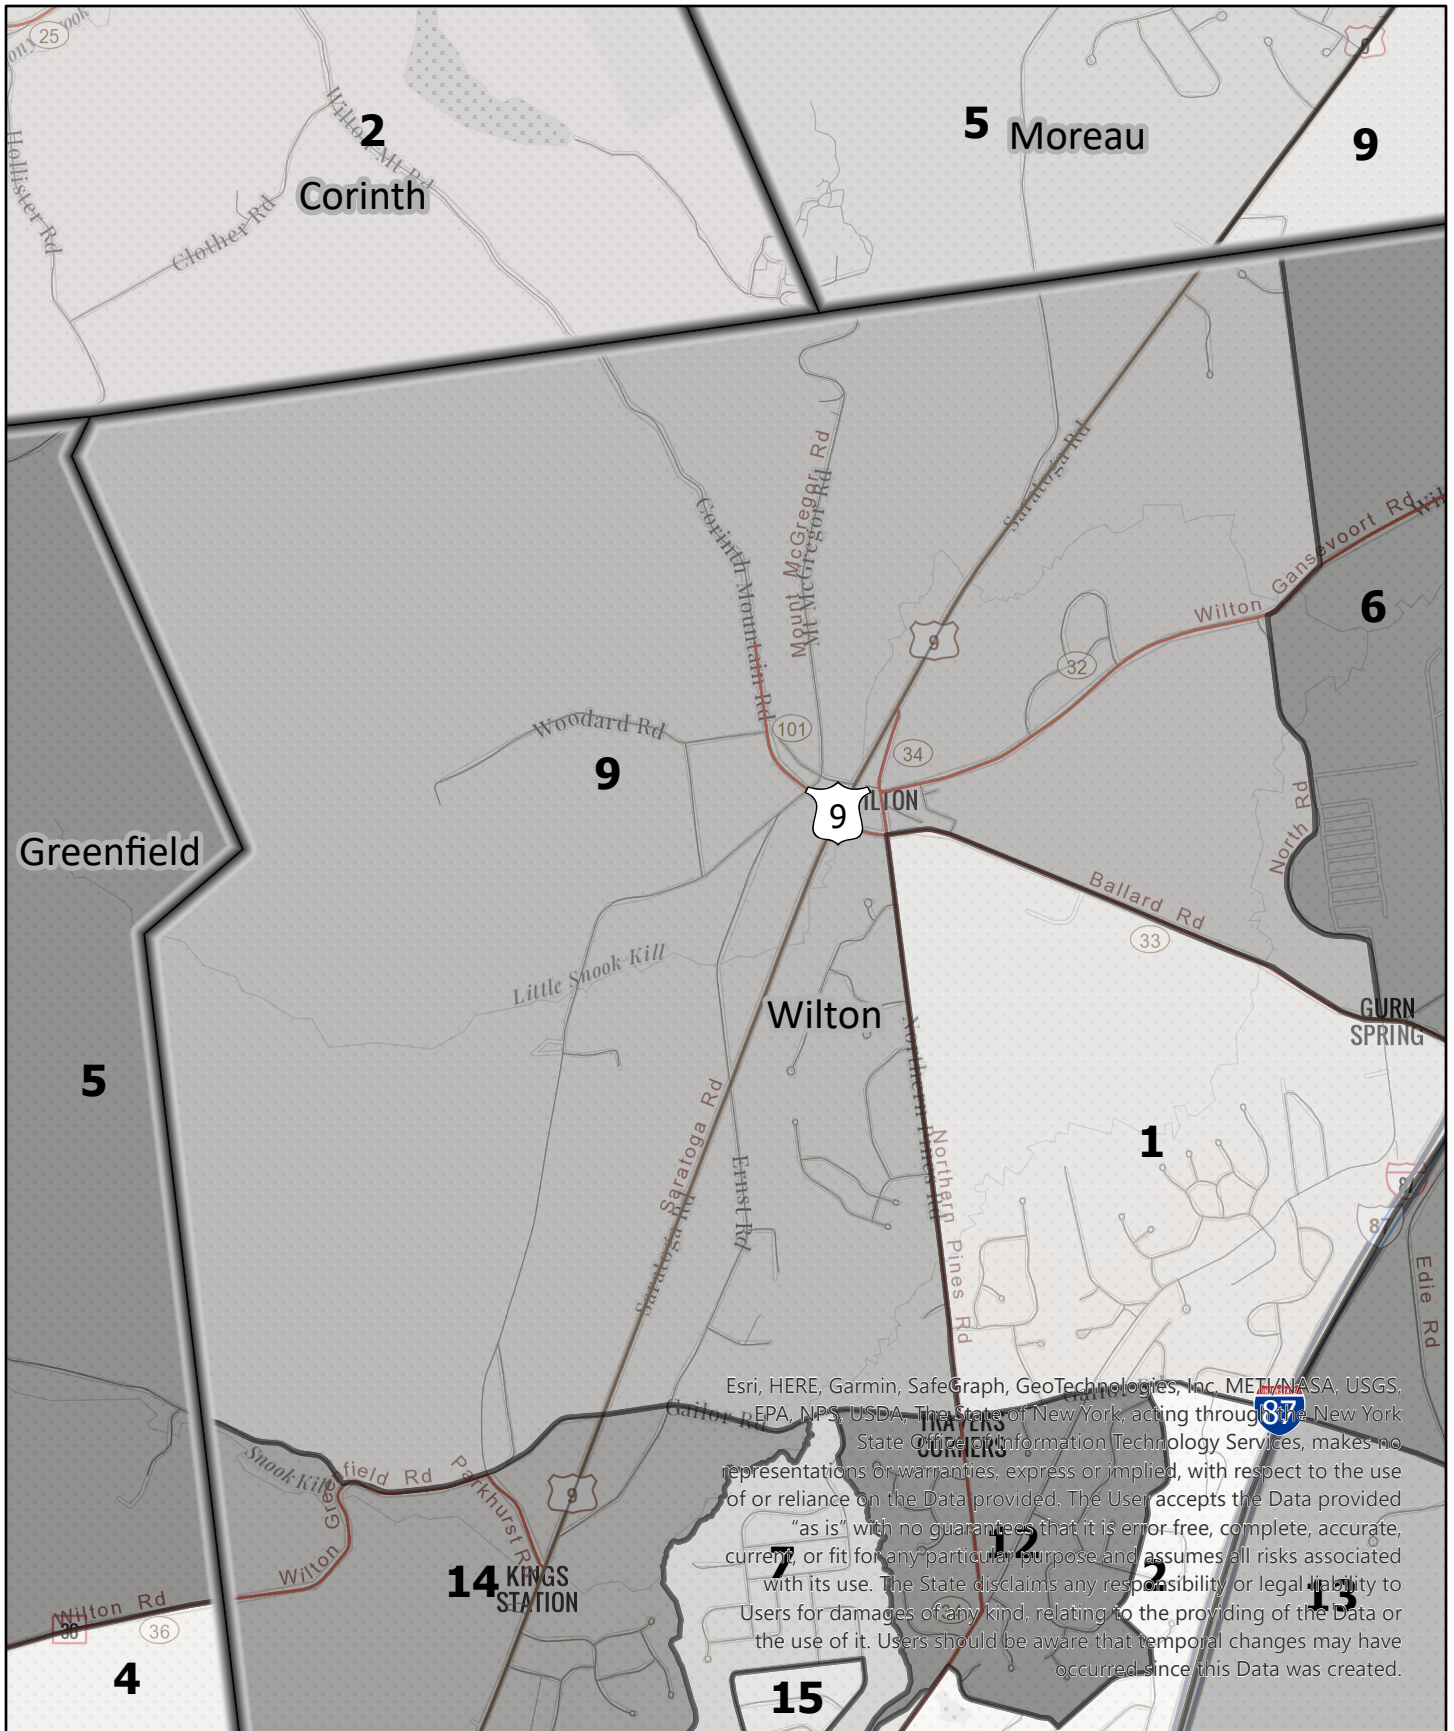

Legend

Election District

**Saratoga County
Election District**

Town: Wilton
District: 9