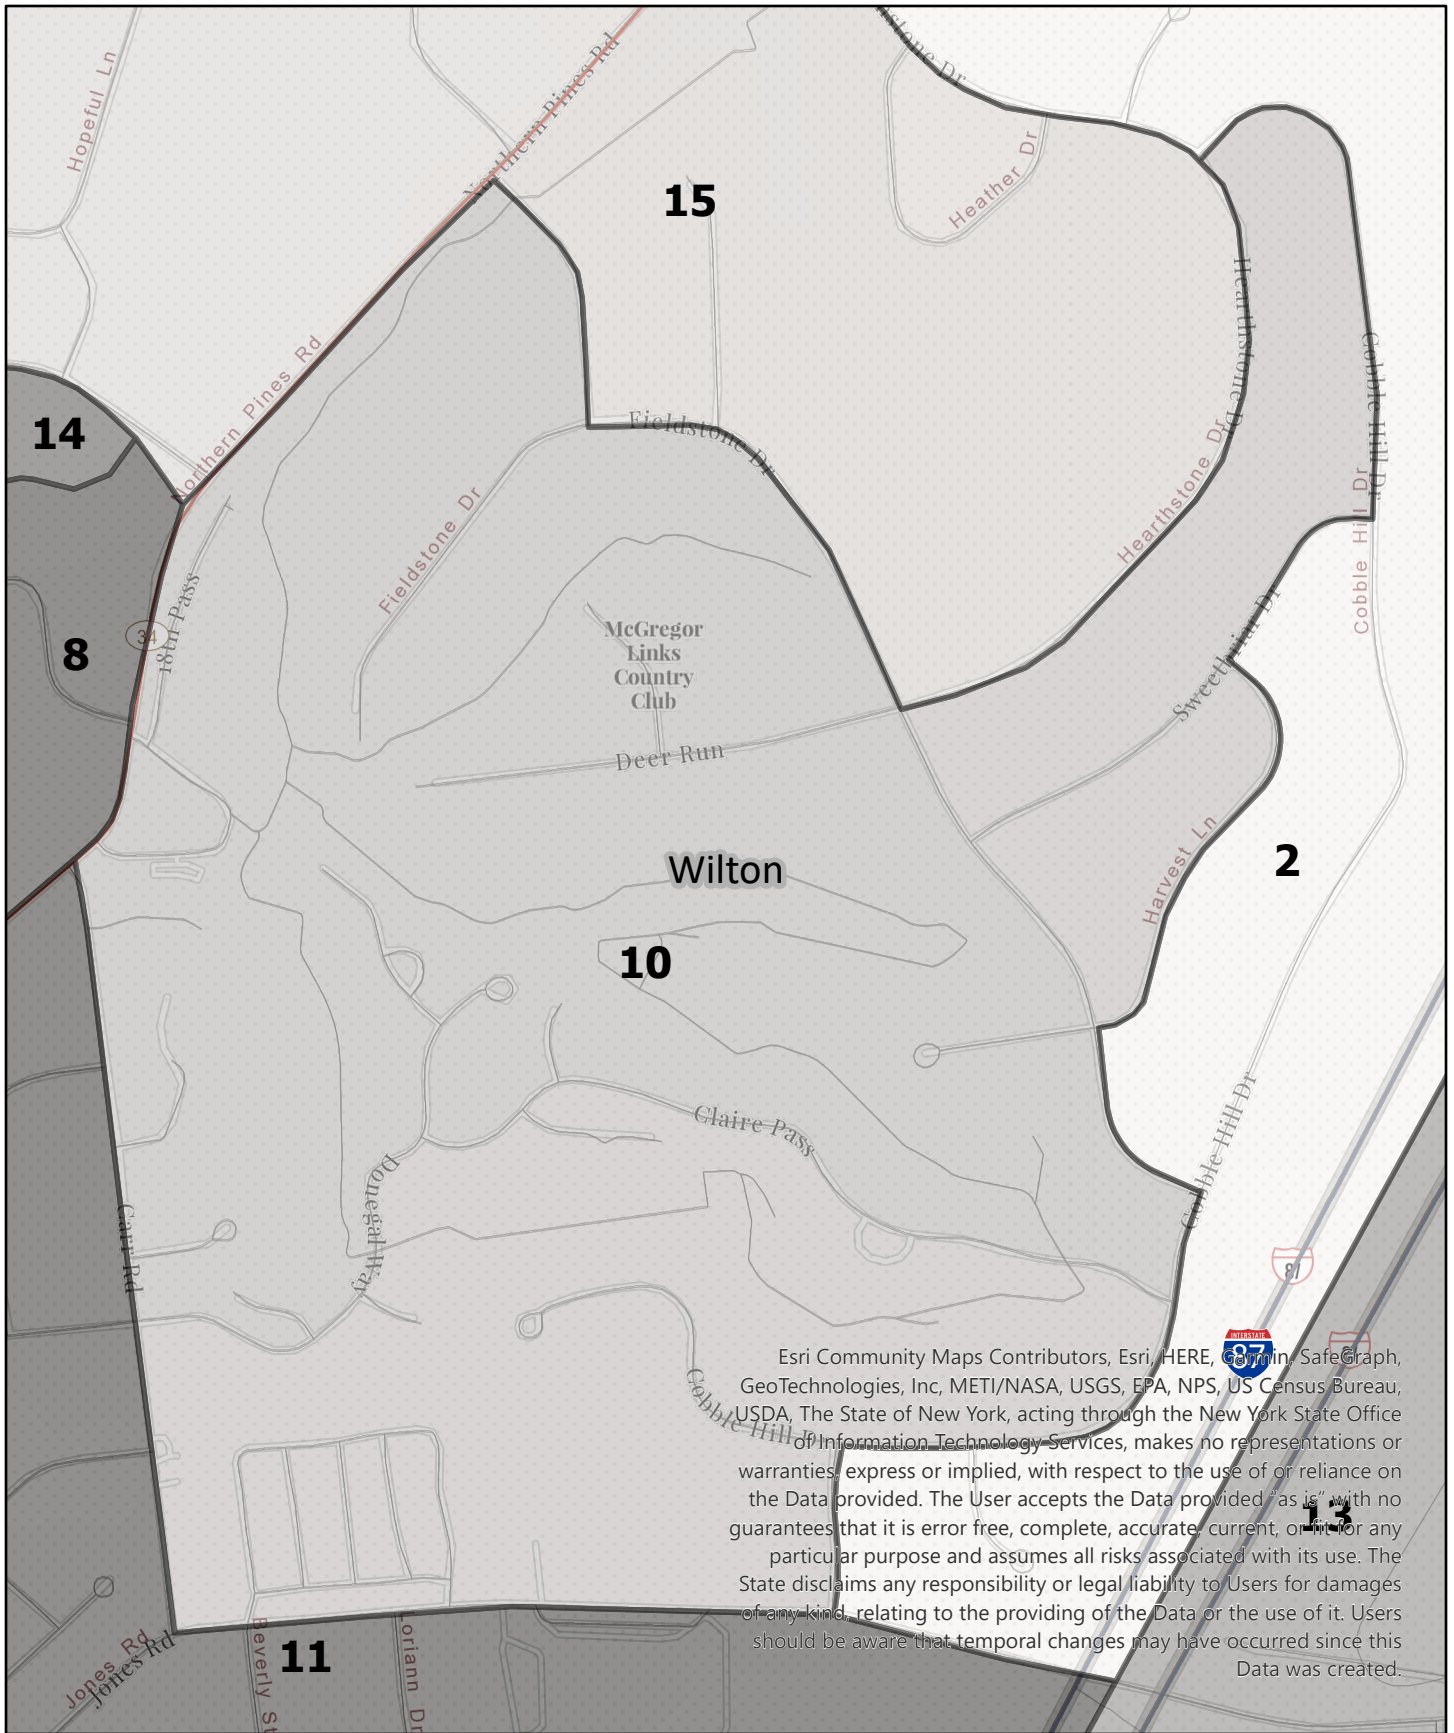

# Election District

**Saratoga County  
Election District**

Town: Wilton  
District: 1

**Legend**