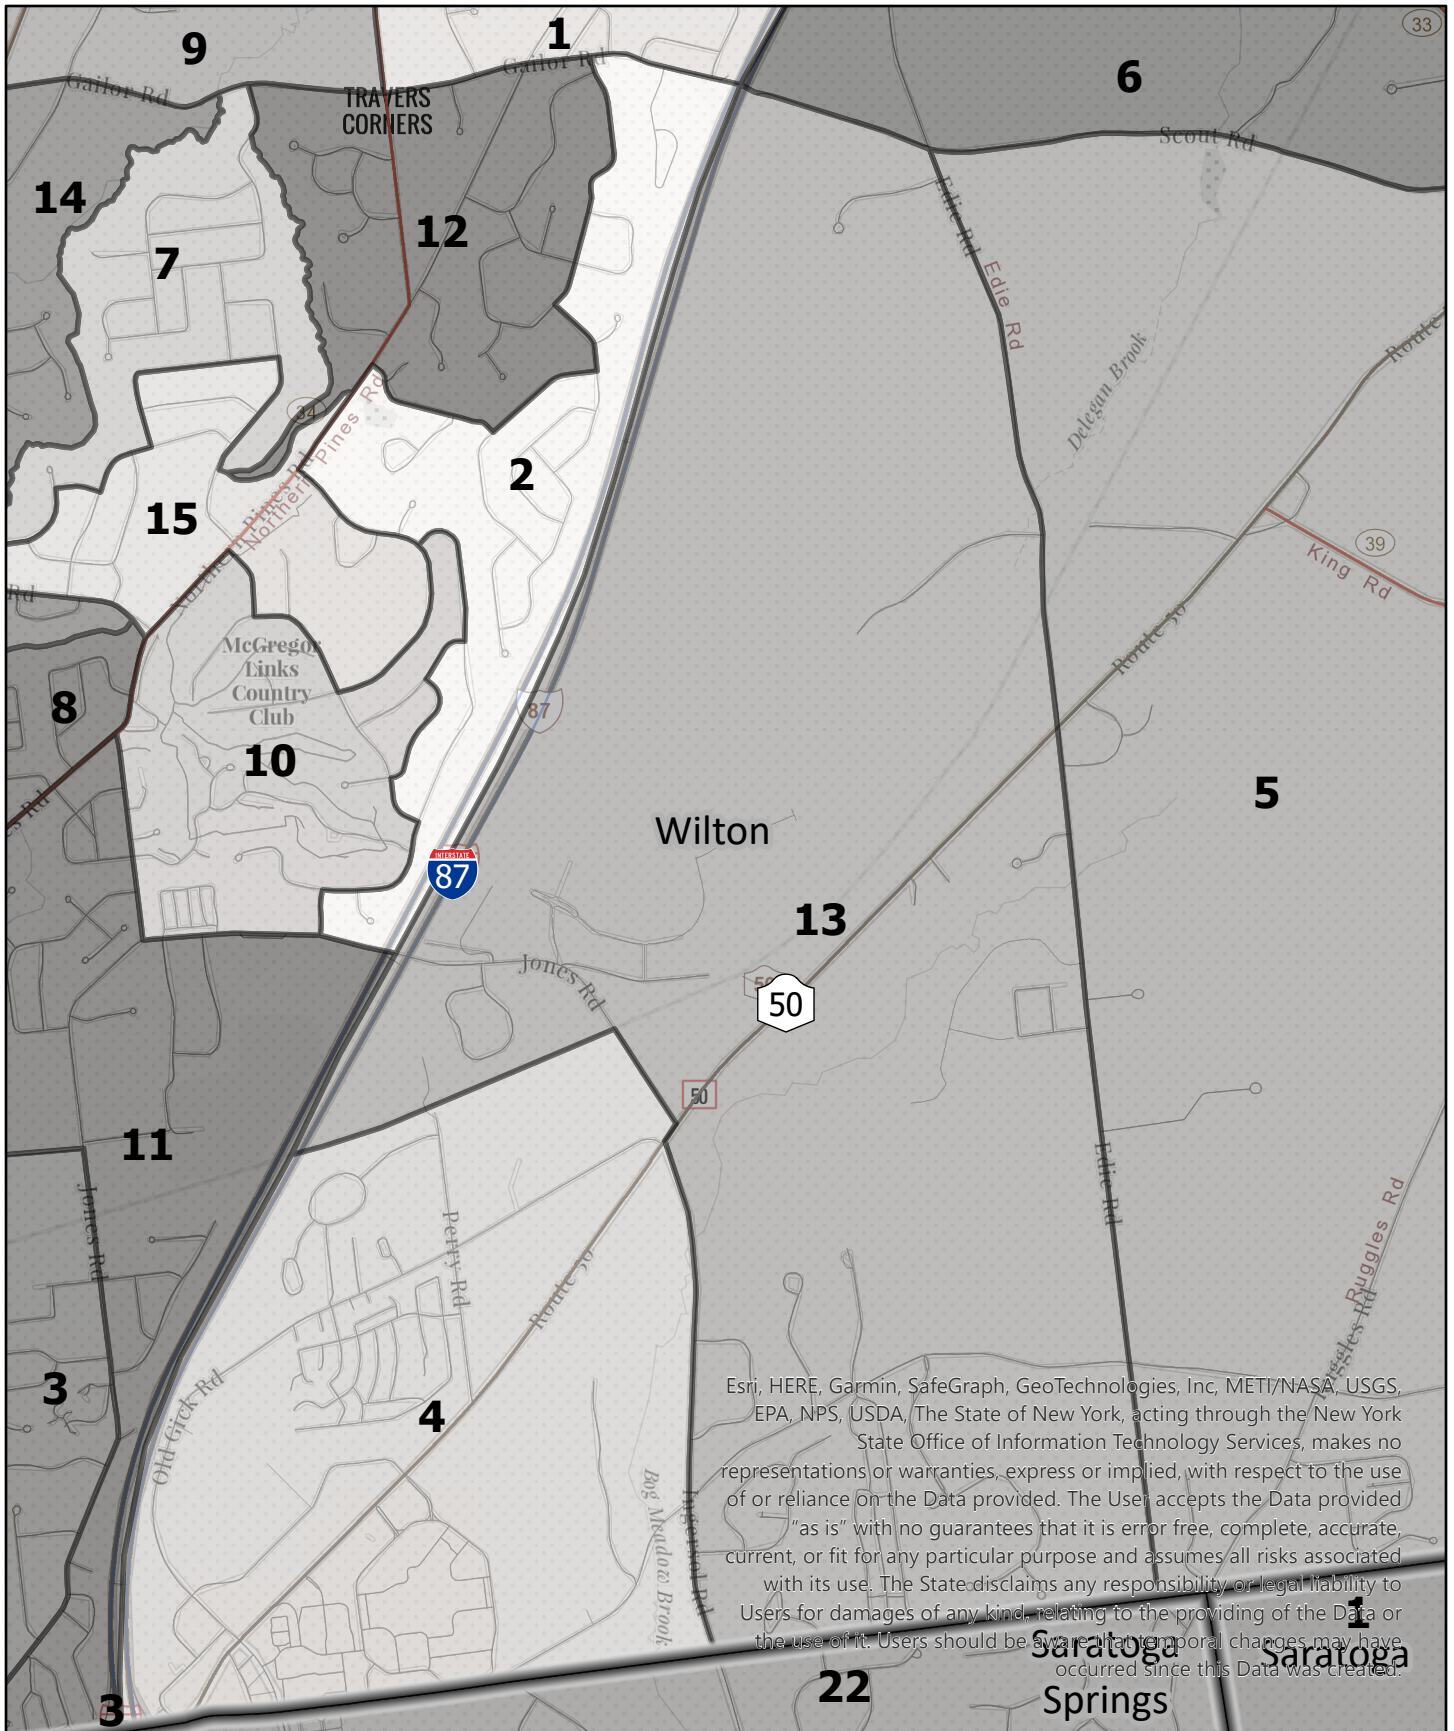

# Election District

**Saratoga County  
Election District**

Town: Wilton

District: 11

**Legend**

# Election District

**Saratoga County  
Election District**

Town: Wilton  
District: 12

2023

Esri, HERE, Garmin, SafeGraph, GeoTechnologies, Inc, METI/NASA, USGS, EPA, NPS, USDA, The State of New York, acting through the New York State Office of Information Technology Services, makes no representations or warranties, express or implied, with respect to the use of or reliance on the Data provided. The User accepts the Data provided "as is" with no guarantees that it is error free, complete, accurate, current, or fit for any particular purpose and assumes all risks associated with its use. The State disclaims any responsibility or legal liability to Users for damages of any kind, relating to the providing of the Data or the use of it. Users should be aware that temporal changes may have occurred since this Data was created.